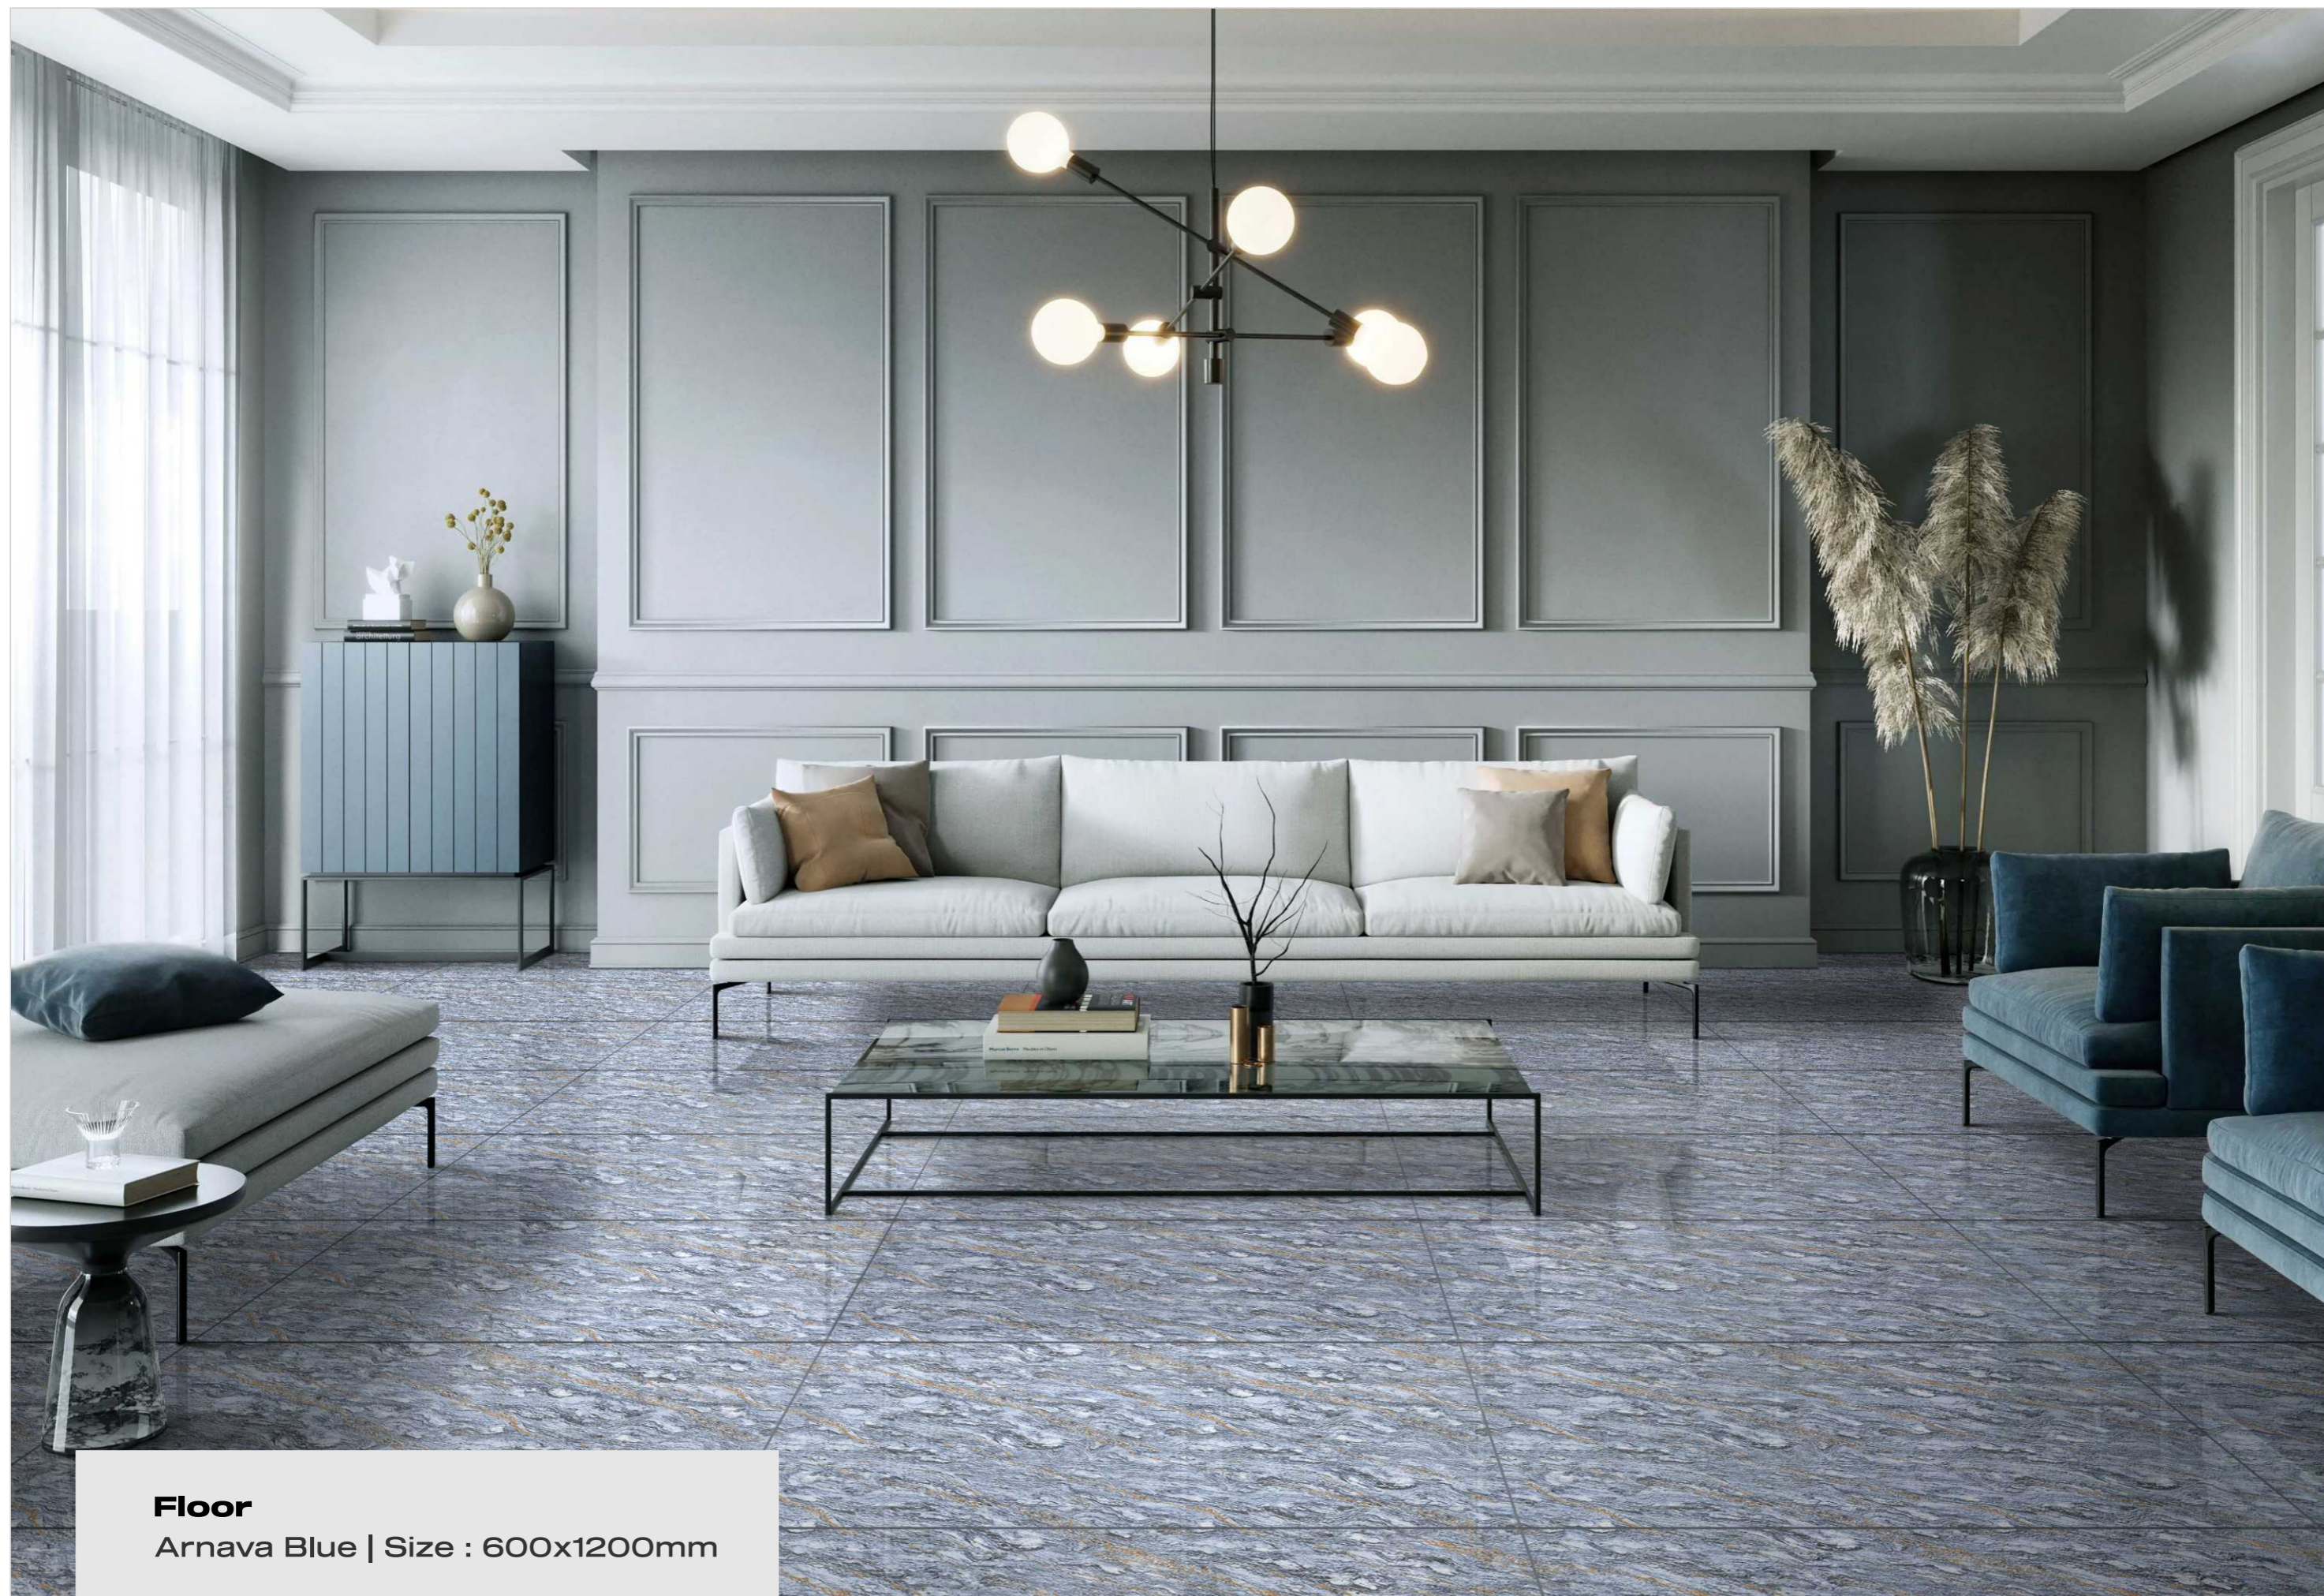

Dining table

Shelves

Table top

www.simonzatile.com

Floor

Arnav Blue | Size : 600x1200mm

600x
1200mm

R1