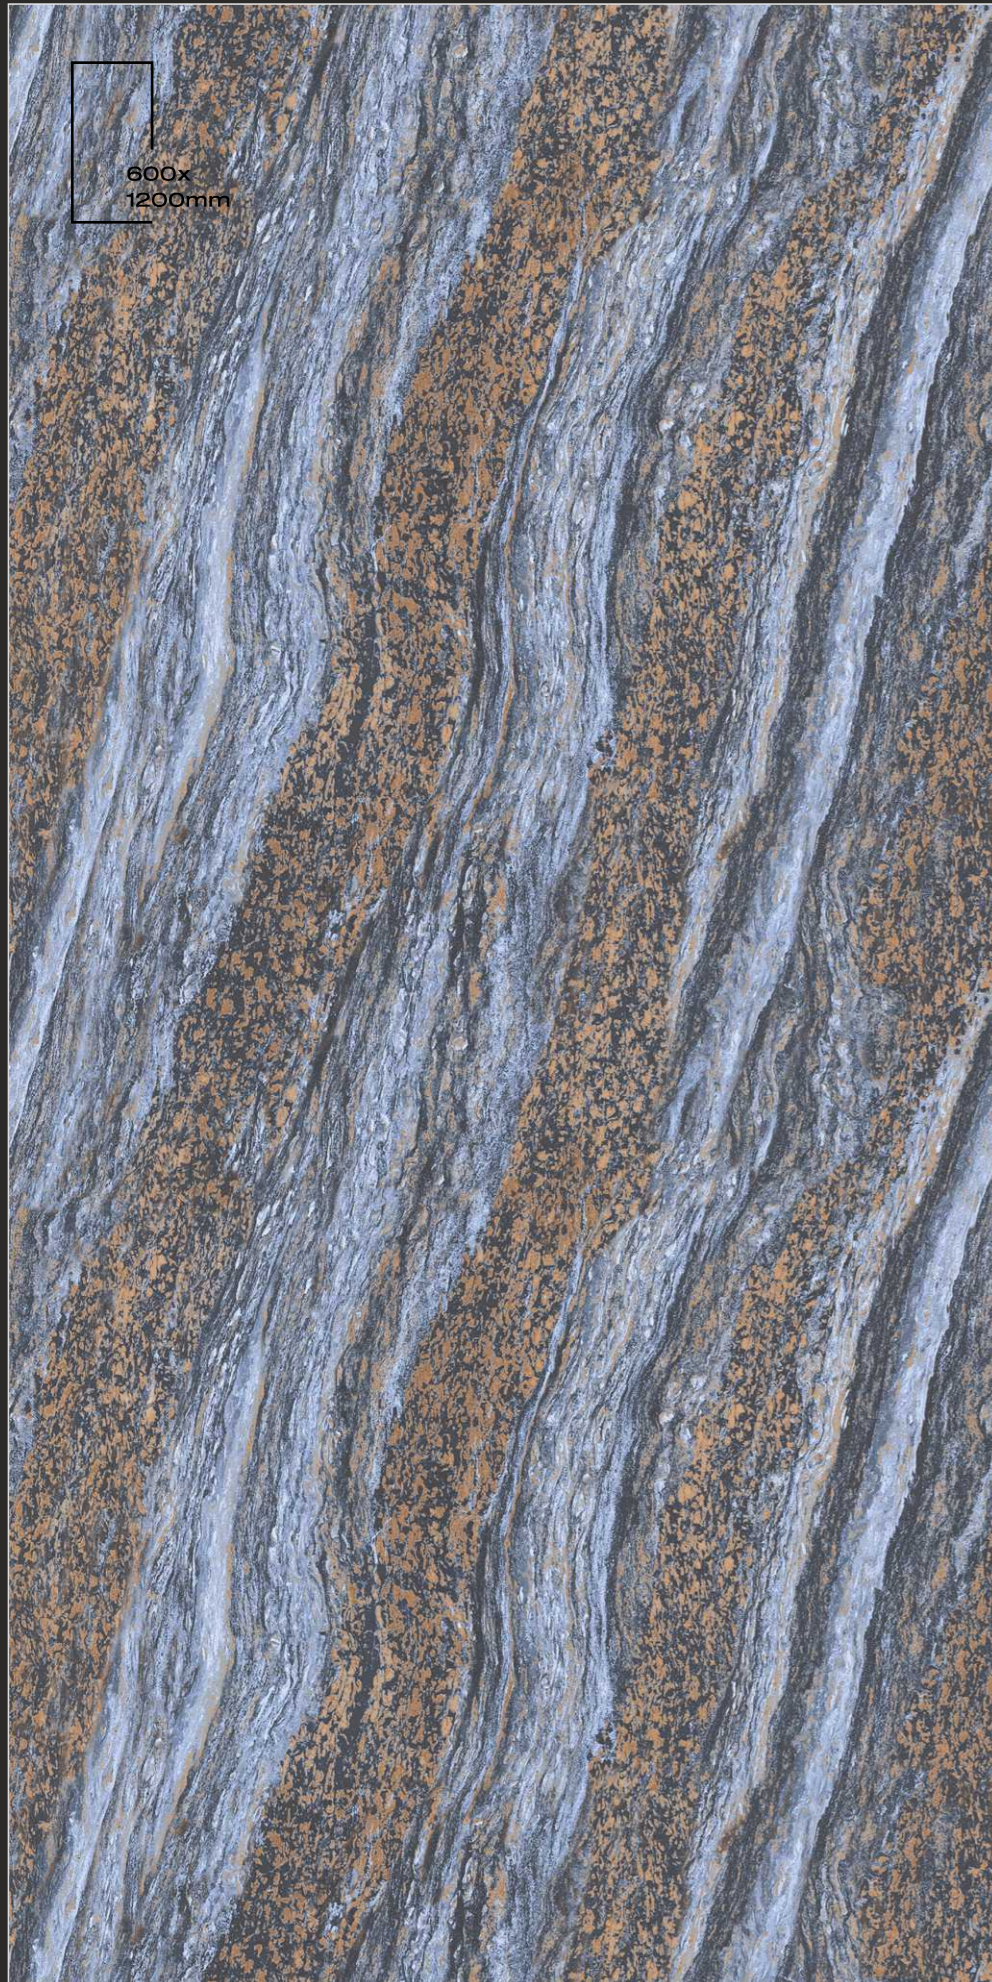

APPLICATION AREAS

www.simonzatile.com

Floor

Emera White | Size : 600x1200mm

Simonza[®]
New ERA of digital tiles

GALAXY BLUE

Size : 600x1200mm | Thickness : 8.5mm
Surface : Glossy Series

APPLICATION AREAS