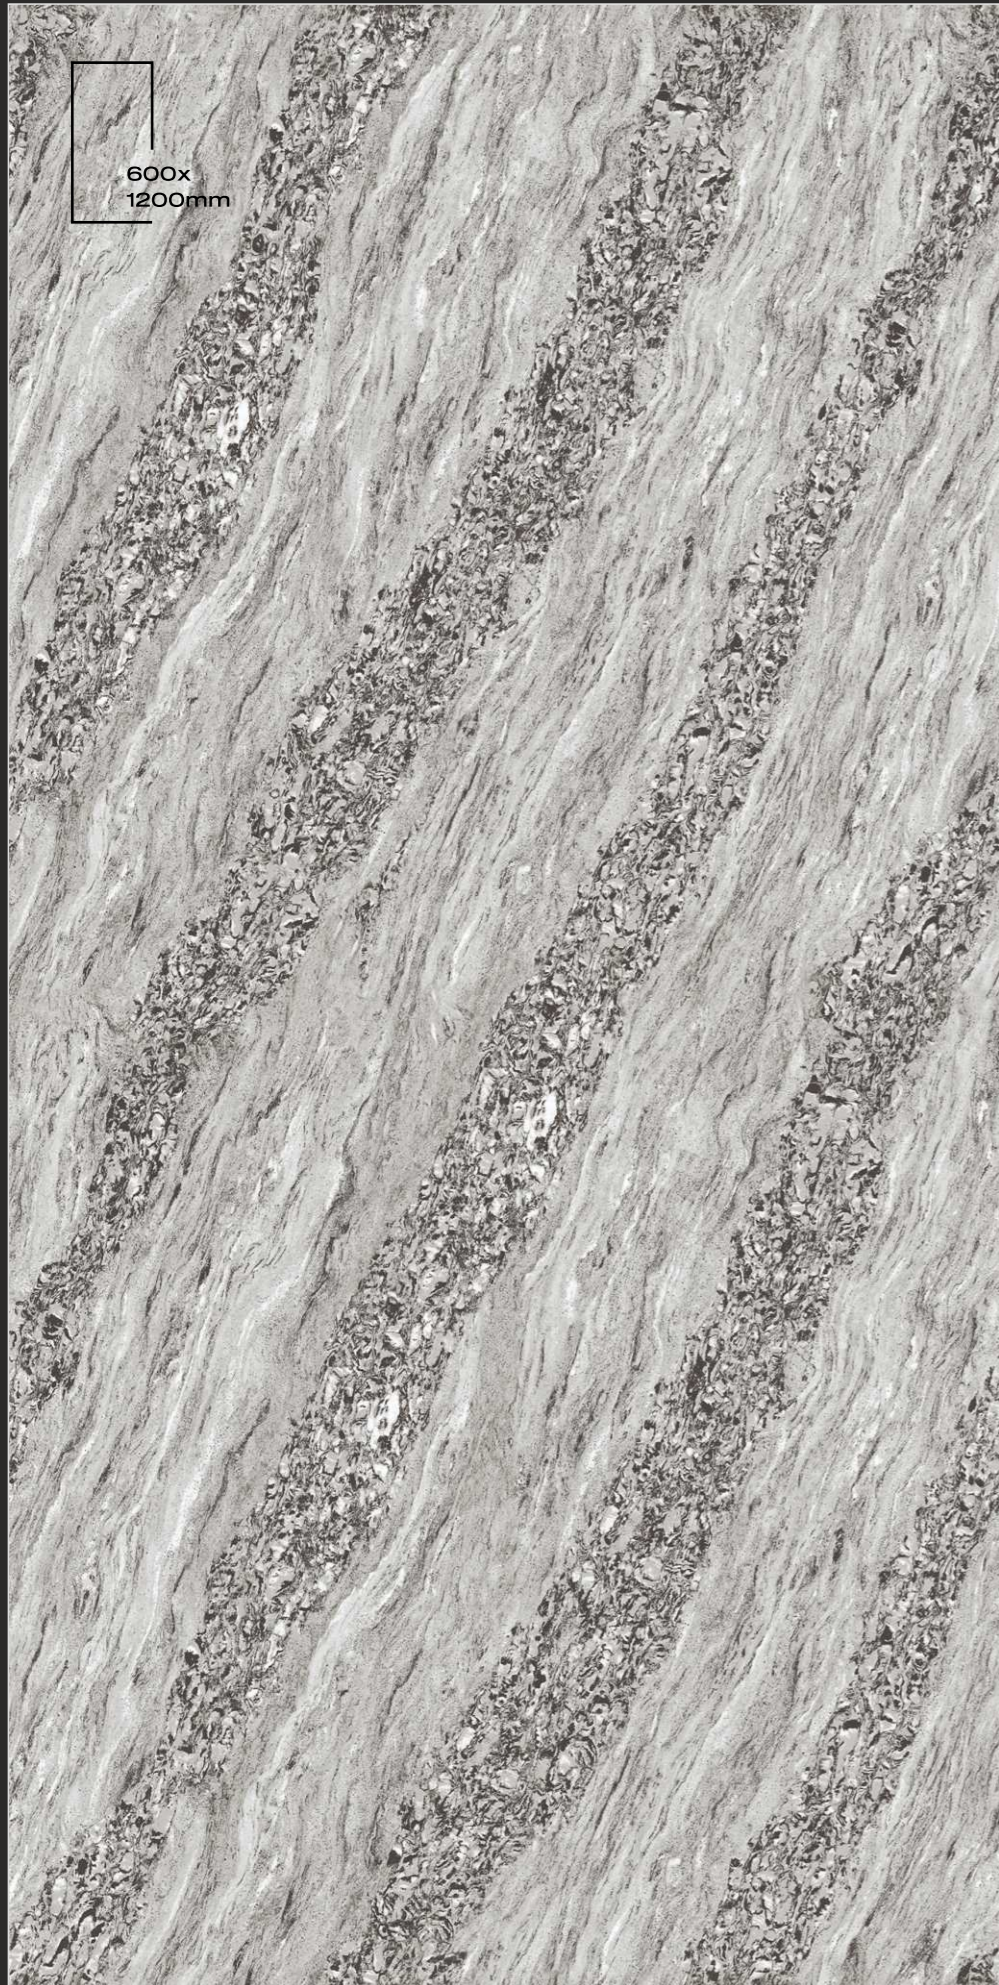

Dining table

Shelves

Table top

www.simonzatile.com

Floor

Stomi Grey | Size : 600x1200mm

600x
1200mm

Simonza[®]
New ERA of digital tiles