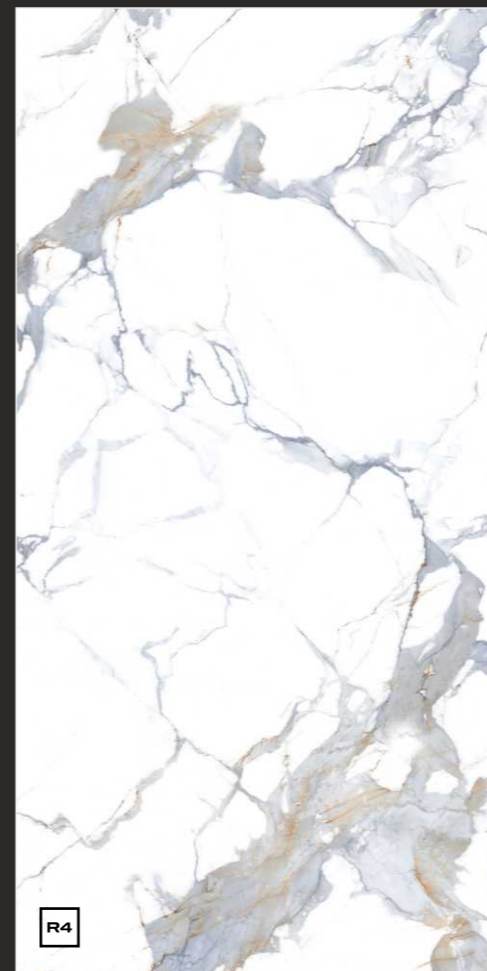

Potrofino | Size : 600x1200mm

600x
1200mm

R1

R2

R3

R4

Simonza[®]
New ERA of digital tiles

POTROFINO BLUE