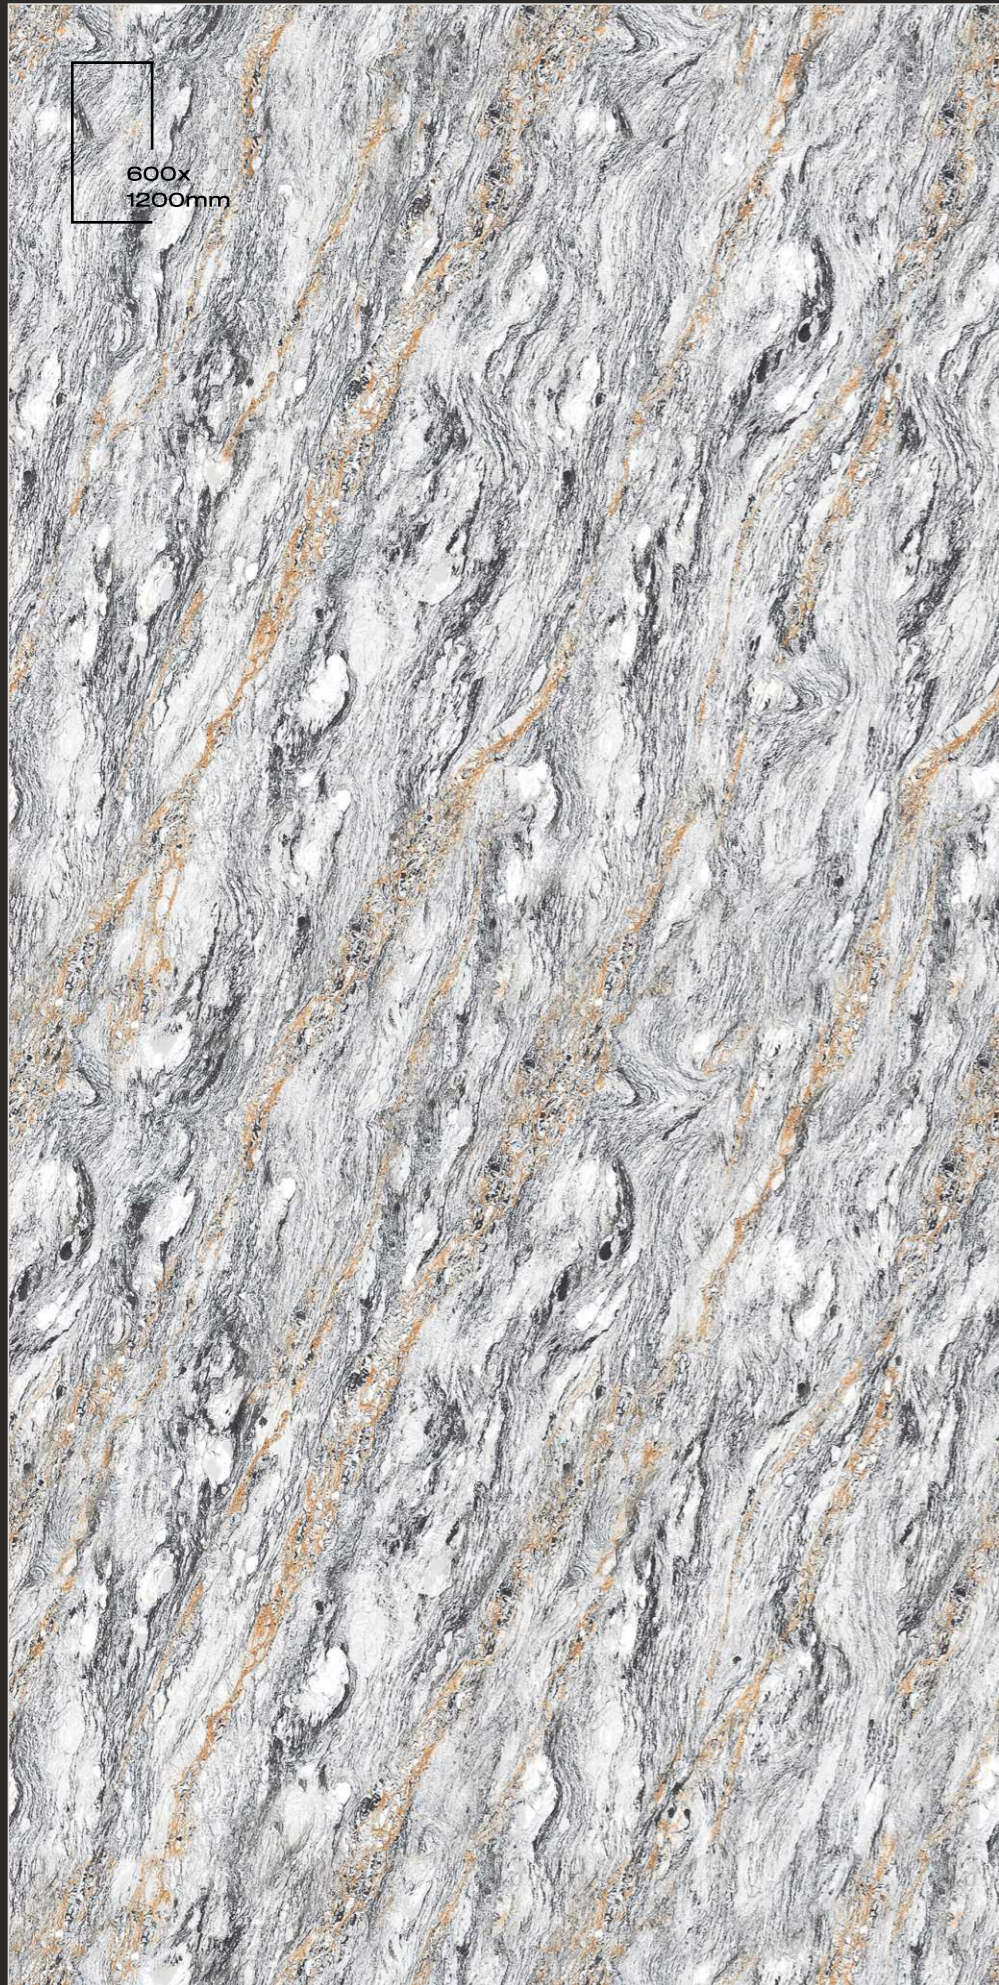

Dining table

Shelves

Table top

www.simonzatile.com

Floor

Arnav Blue | Size : 600x1200mm

600x
1200mm

R1