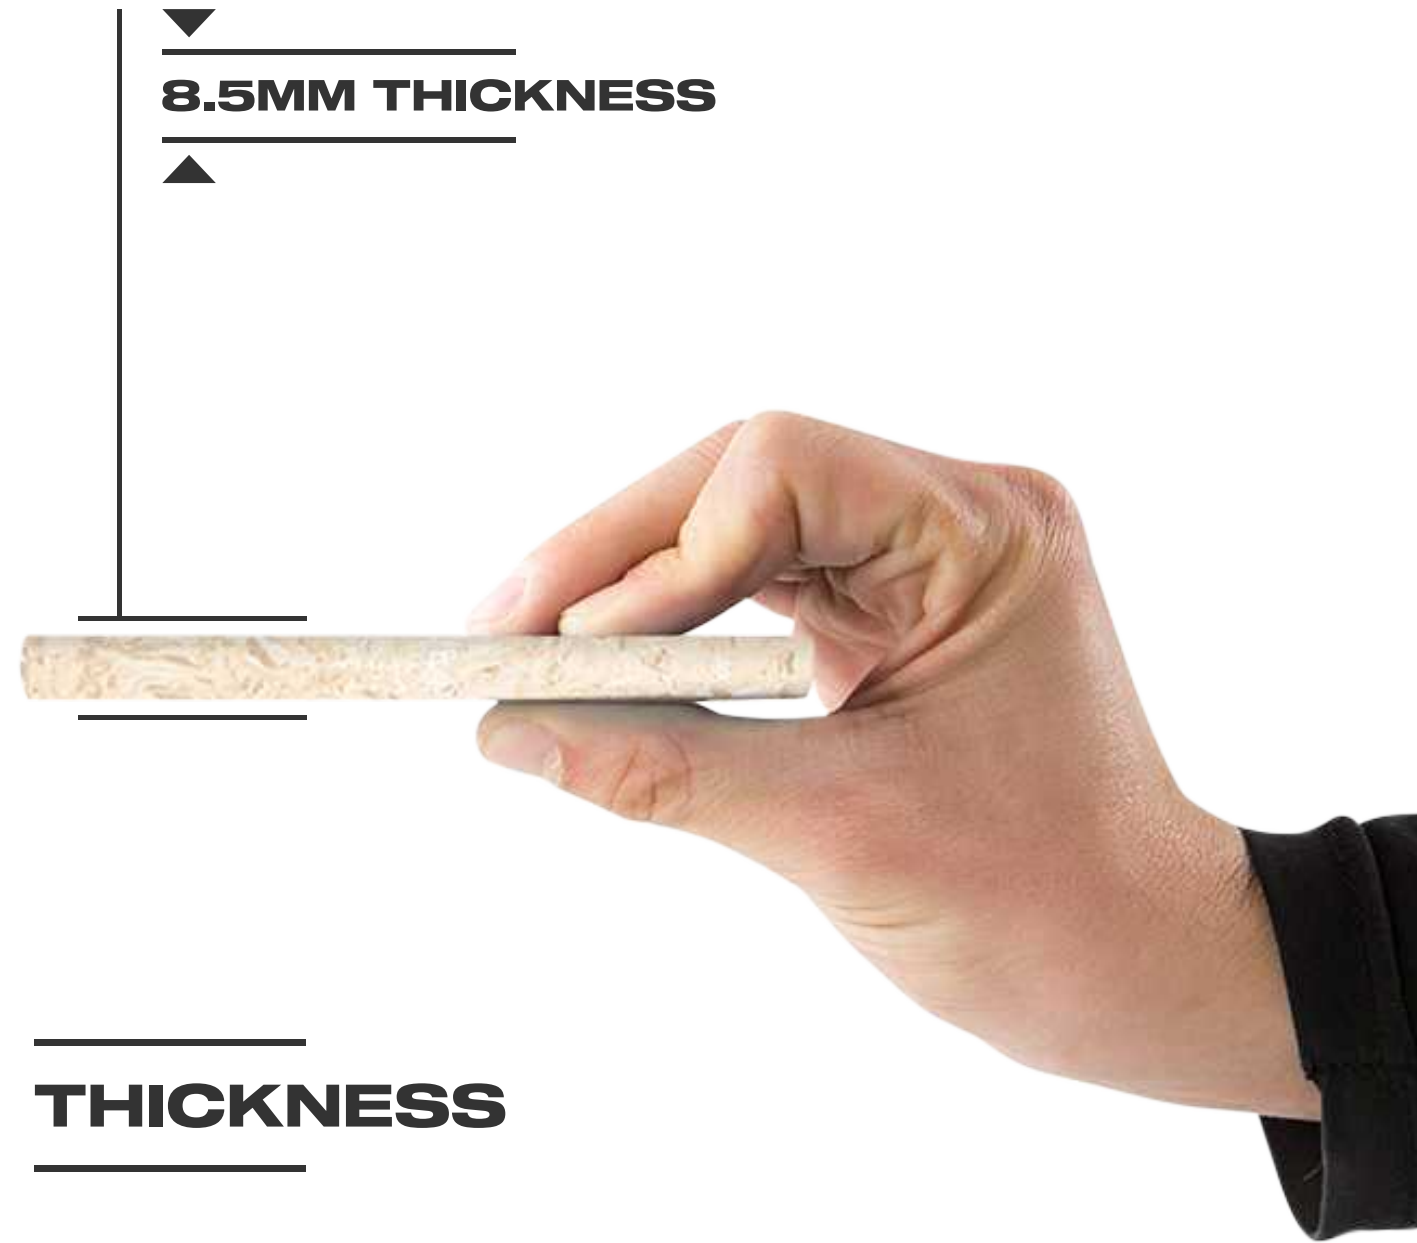

THICKNESS

With a thickness of 8.5mm, these tiles offer both durability and versatility. They can be used for both residential and commercial projects, including high-traffic areas such as hallways and entryways. Whether you're looking to update your home or revamp your business, these 8.5mm tiles are an excellent option for achieving a modern and polished look.