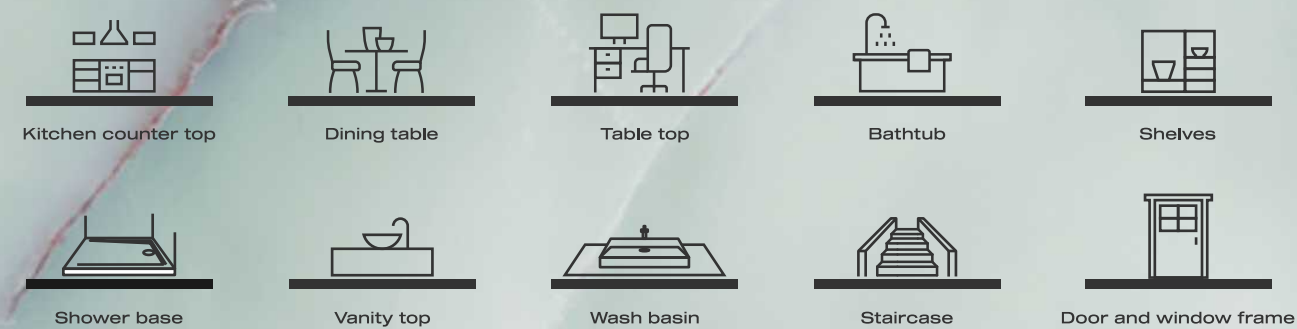

APPLICATION AREAS

www.simonzatile.com