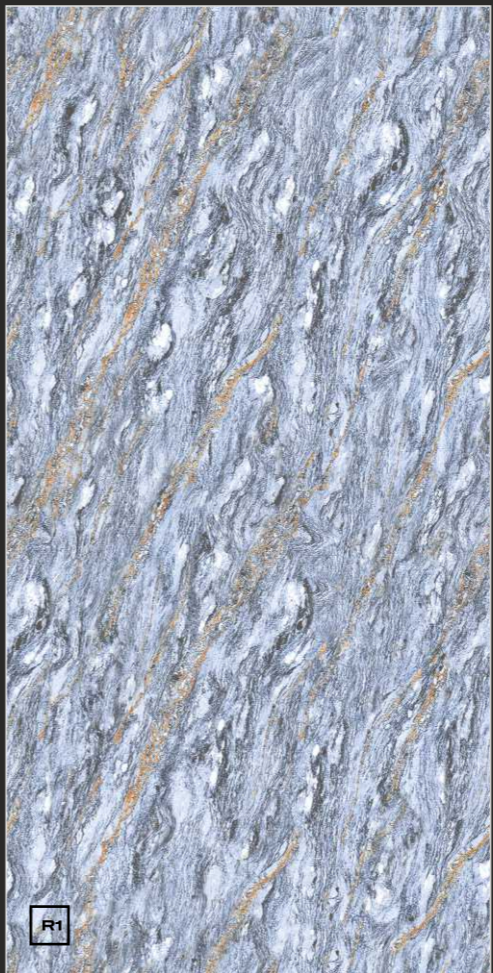

Amazon White | Size : 600x1200mm

600x
1200mm

R1

R1

R1

R1

Simonza[®]
New ERA of digital tiles

ARNAVA BLUE