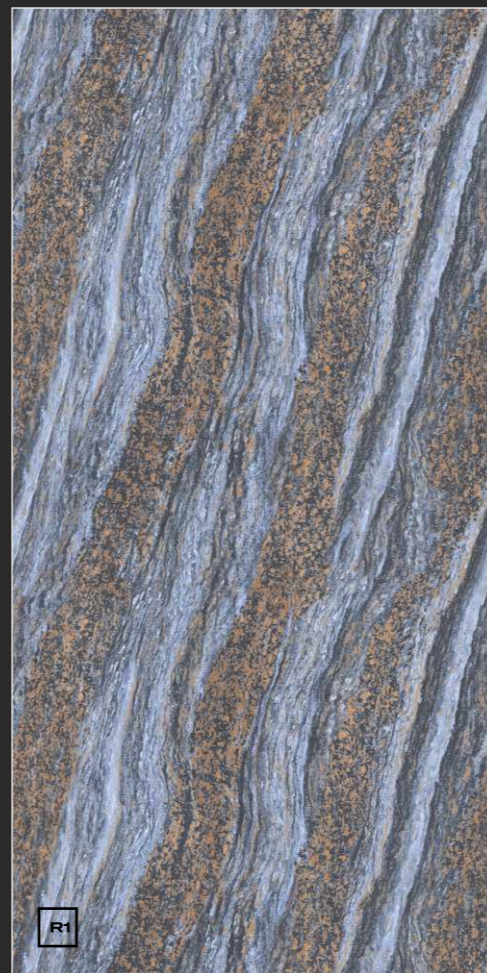

APPLICATION AREAS

www.simonzatile.com

Floor

Emera White | Size : 600x1200mm

Simonza[®]
New ERA of digital tiles

GALAXY BLUE

Size : 600x1200mm | Thickness : 8.5mm
Surface : Glossy Series

APPLICATION AREAS