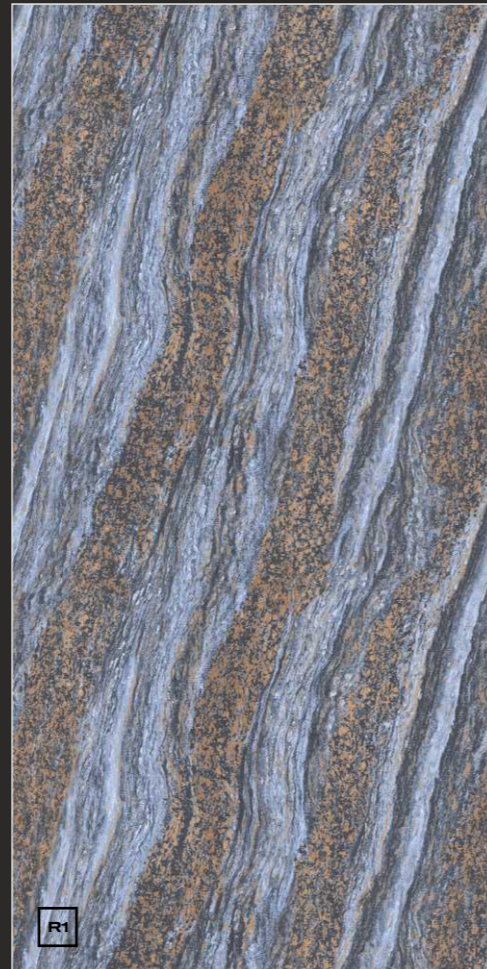

APPLICATION AREAS

www.simonzatile.com

Floor

Emera White | Size : 600x1200mm

Simonza[®]
New ERA of digital tiles

GALAXY BLUE

Size : 600x1200mm | Thickness : 8.5mm
Surface : Glossy Series

APPLICATION AREAS