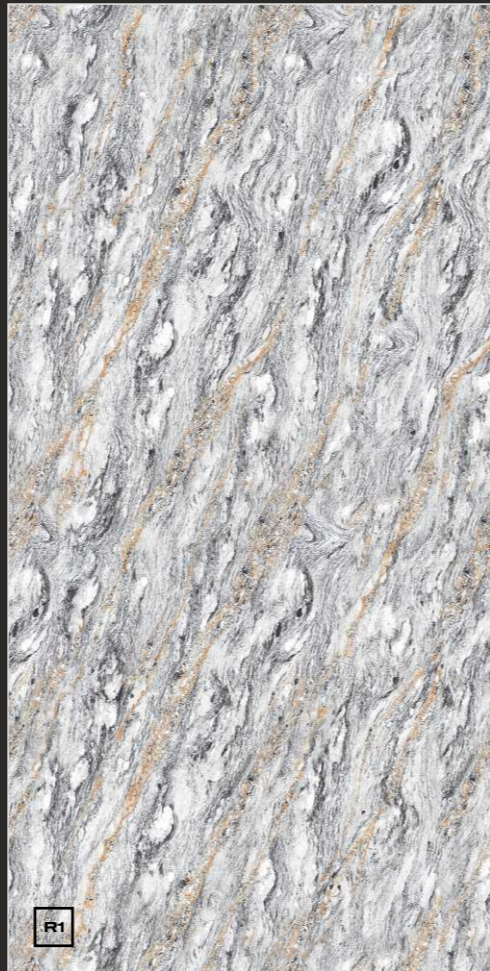

Dining table

Shelves

Table top

www.simonzatile.com

Floor

Arnav Blue | Size : 600x1200mm

600x
1200mm

R1