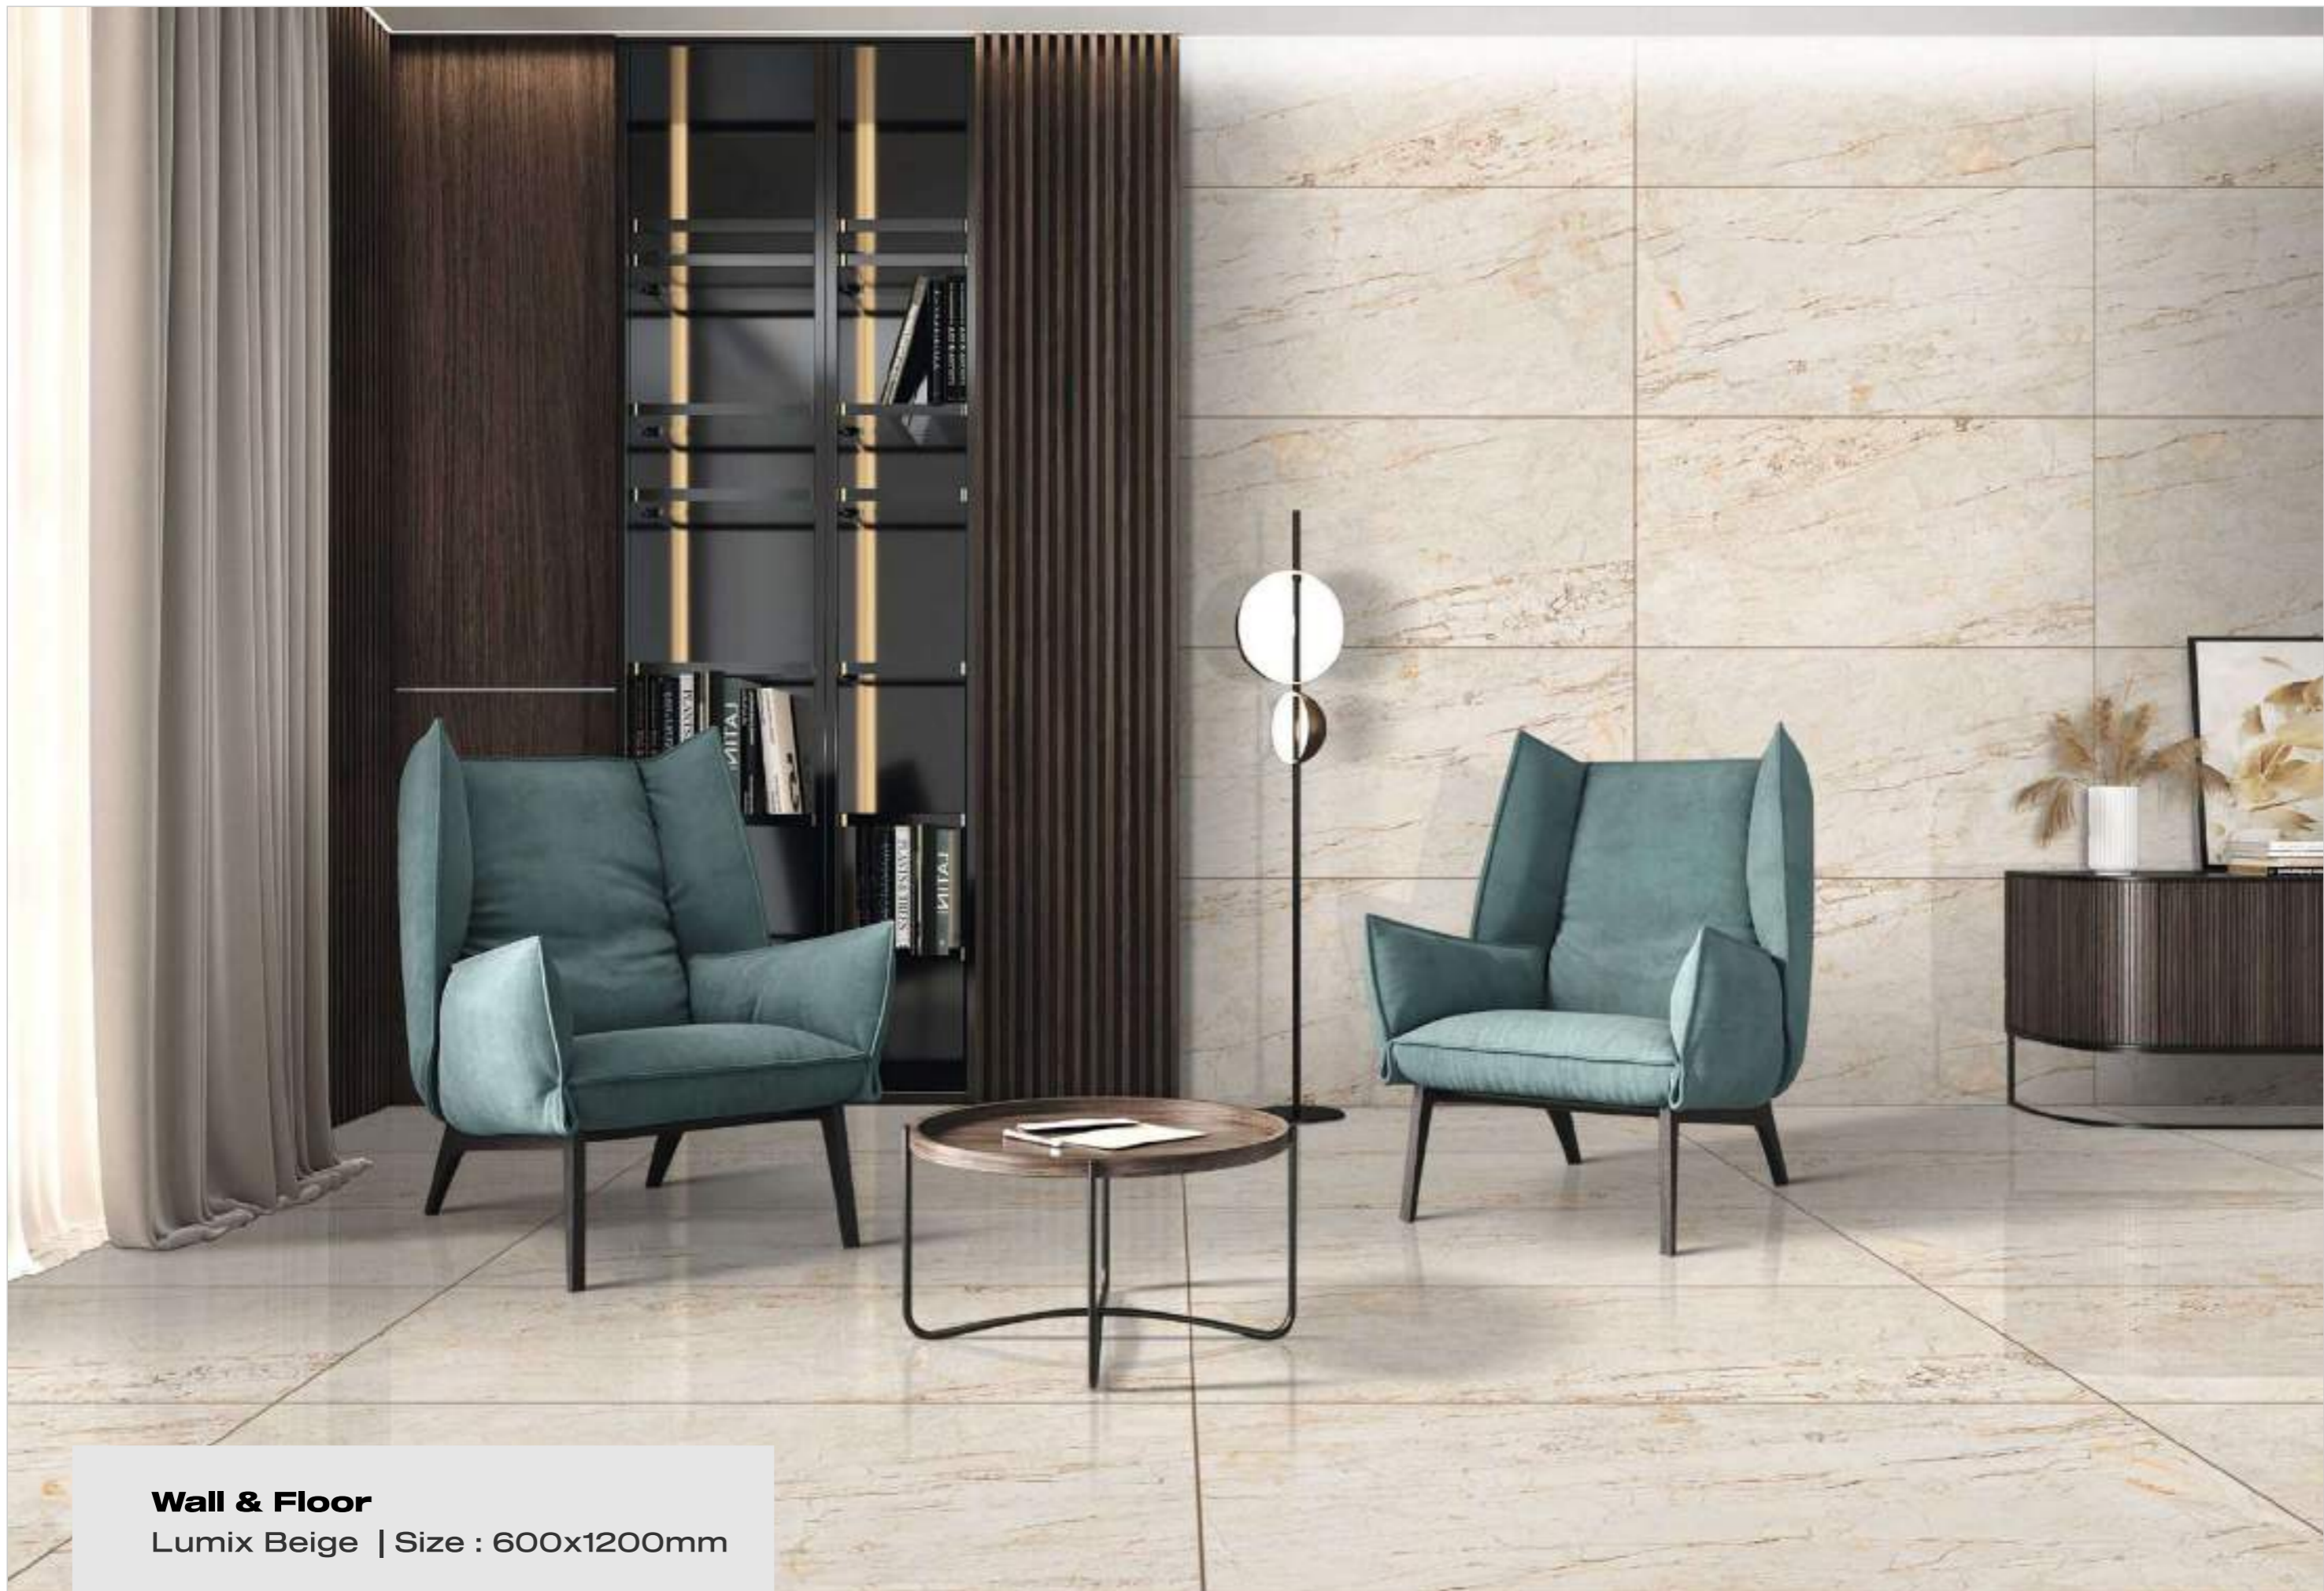

Shelves

Table top

www.simonzatile.com

Wall & Floor

Lumix Beige | Size : 600x1200mm

600x
1200mm

R1

R2