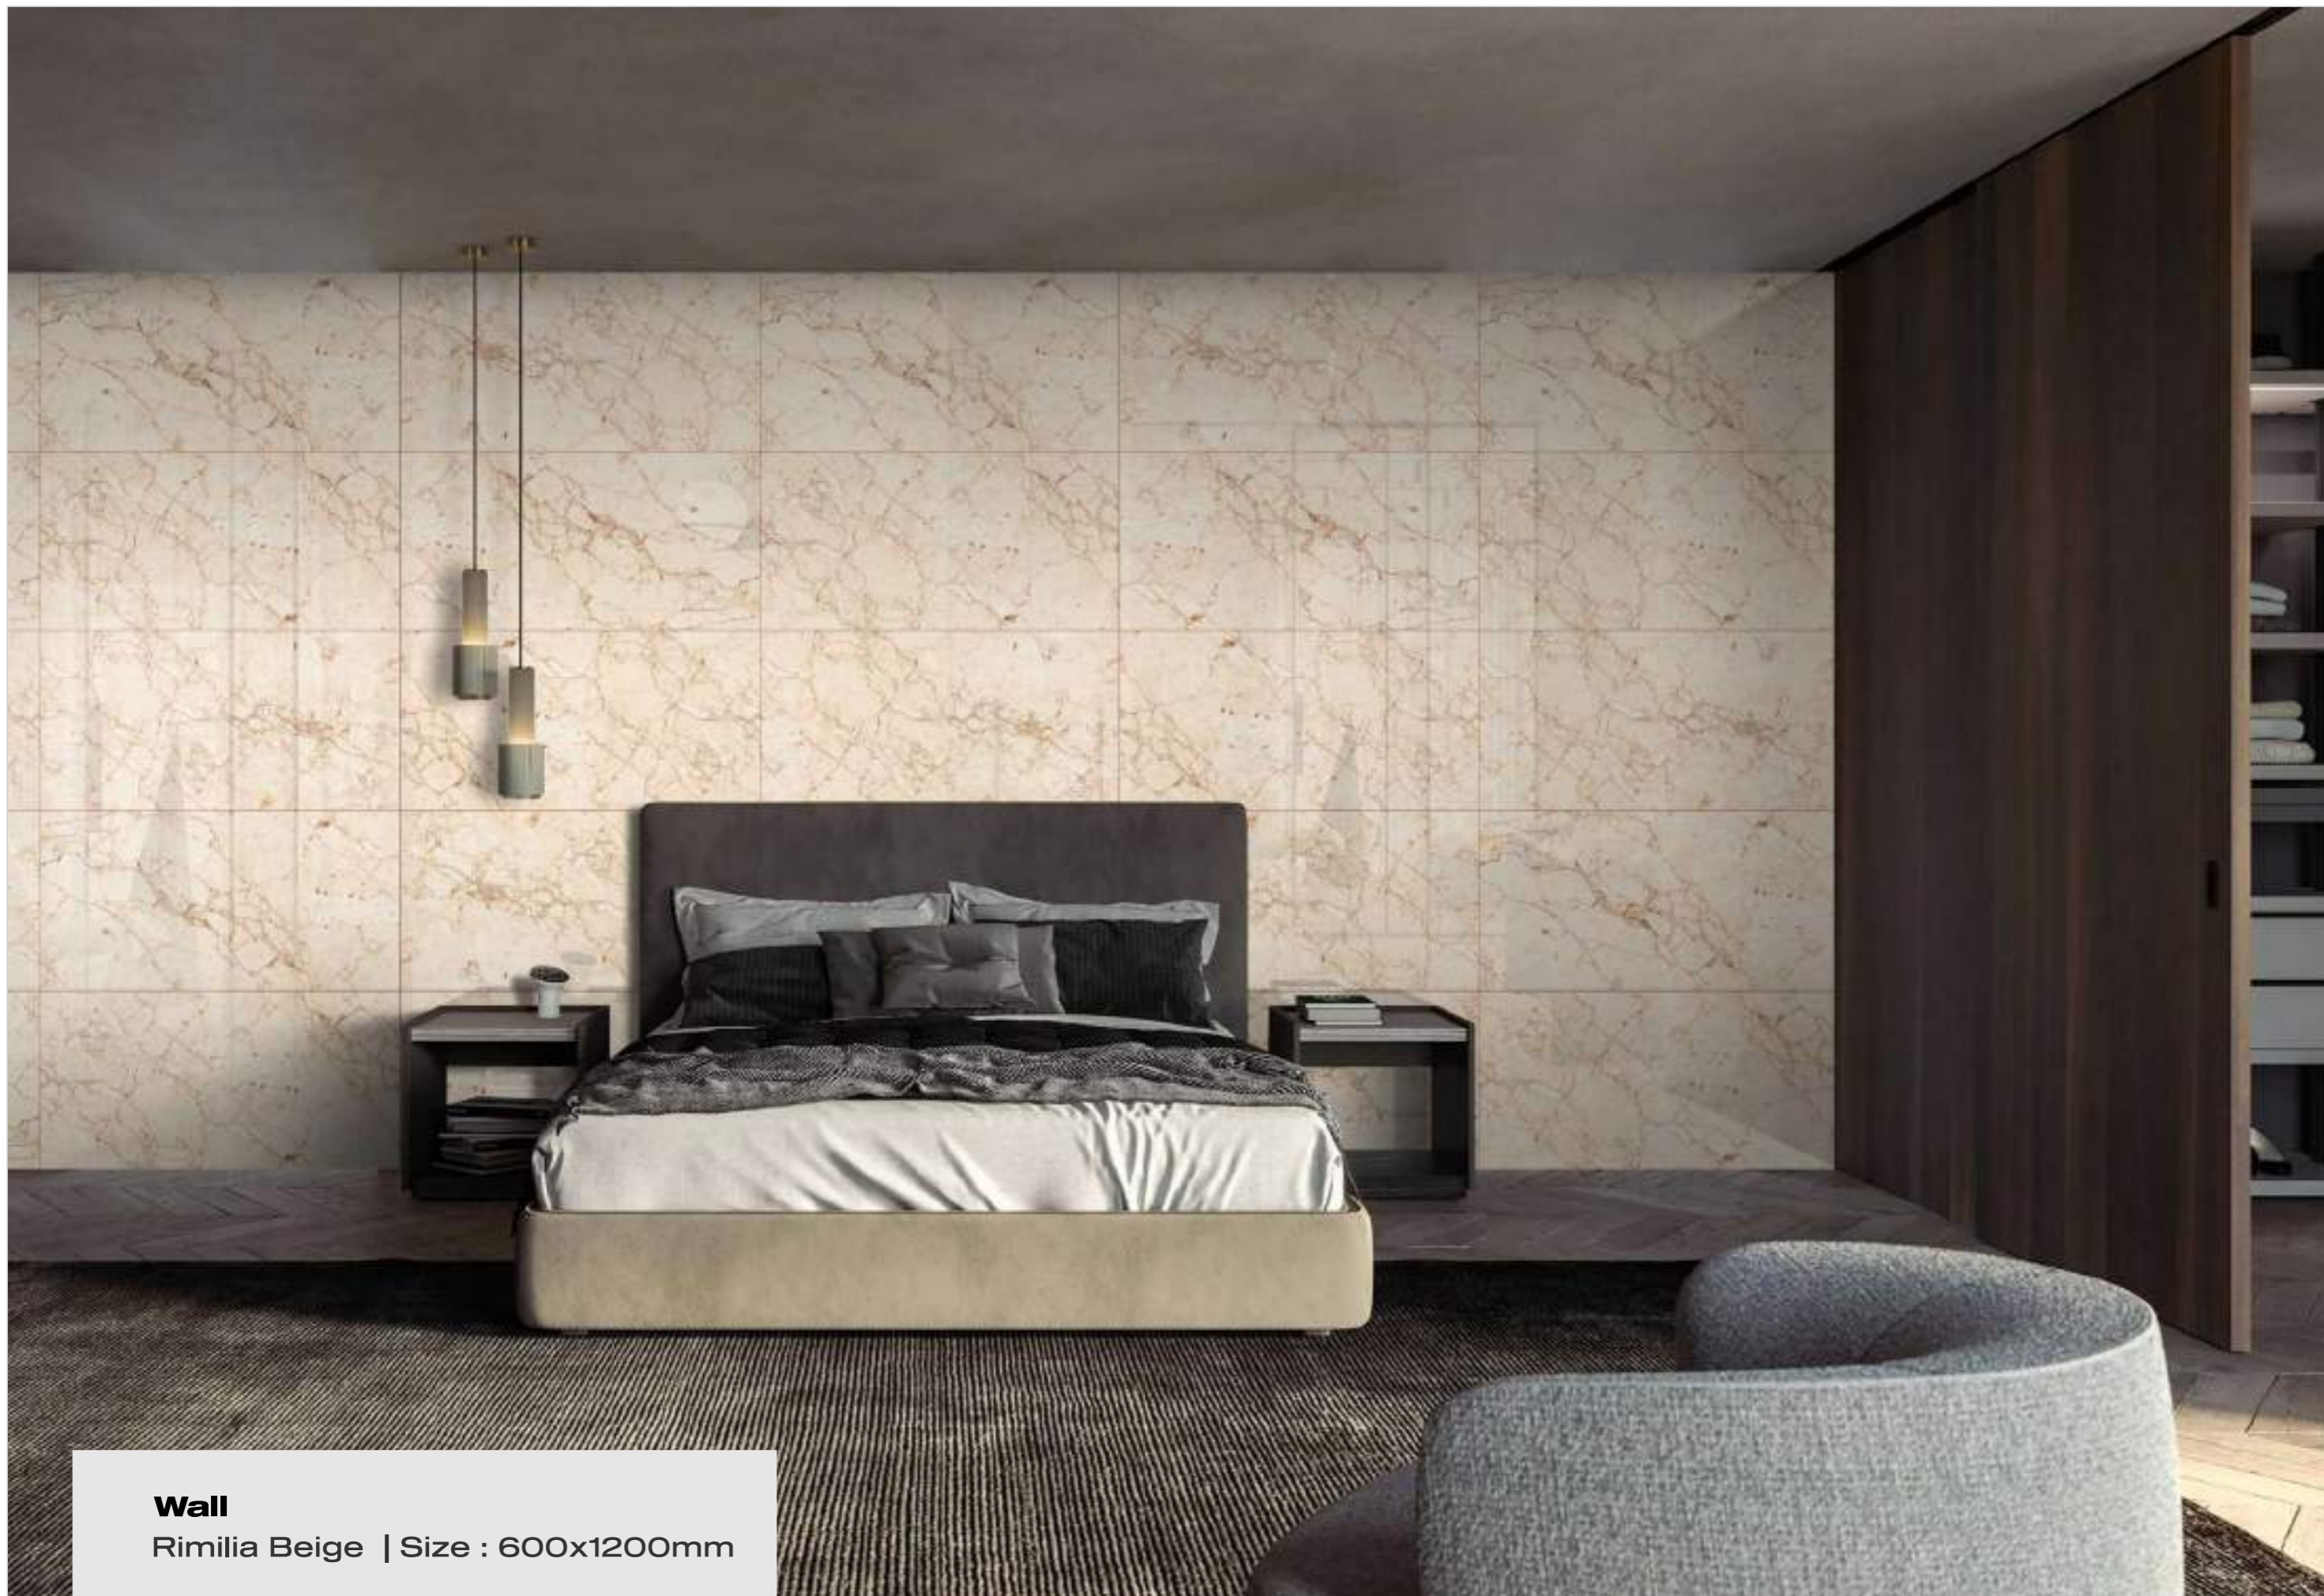

Table top

600x
1200mm

R1

R2

R3

Wall

Rimilia Beige | Size : 600x1200mm

ROMAN SILVER