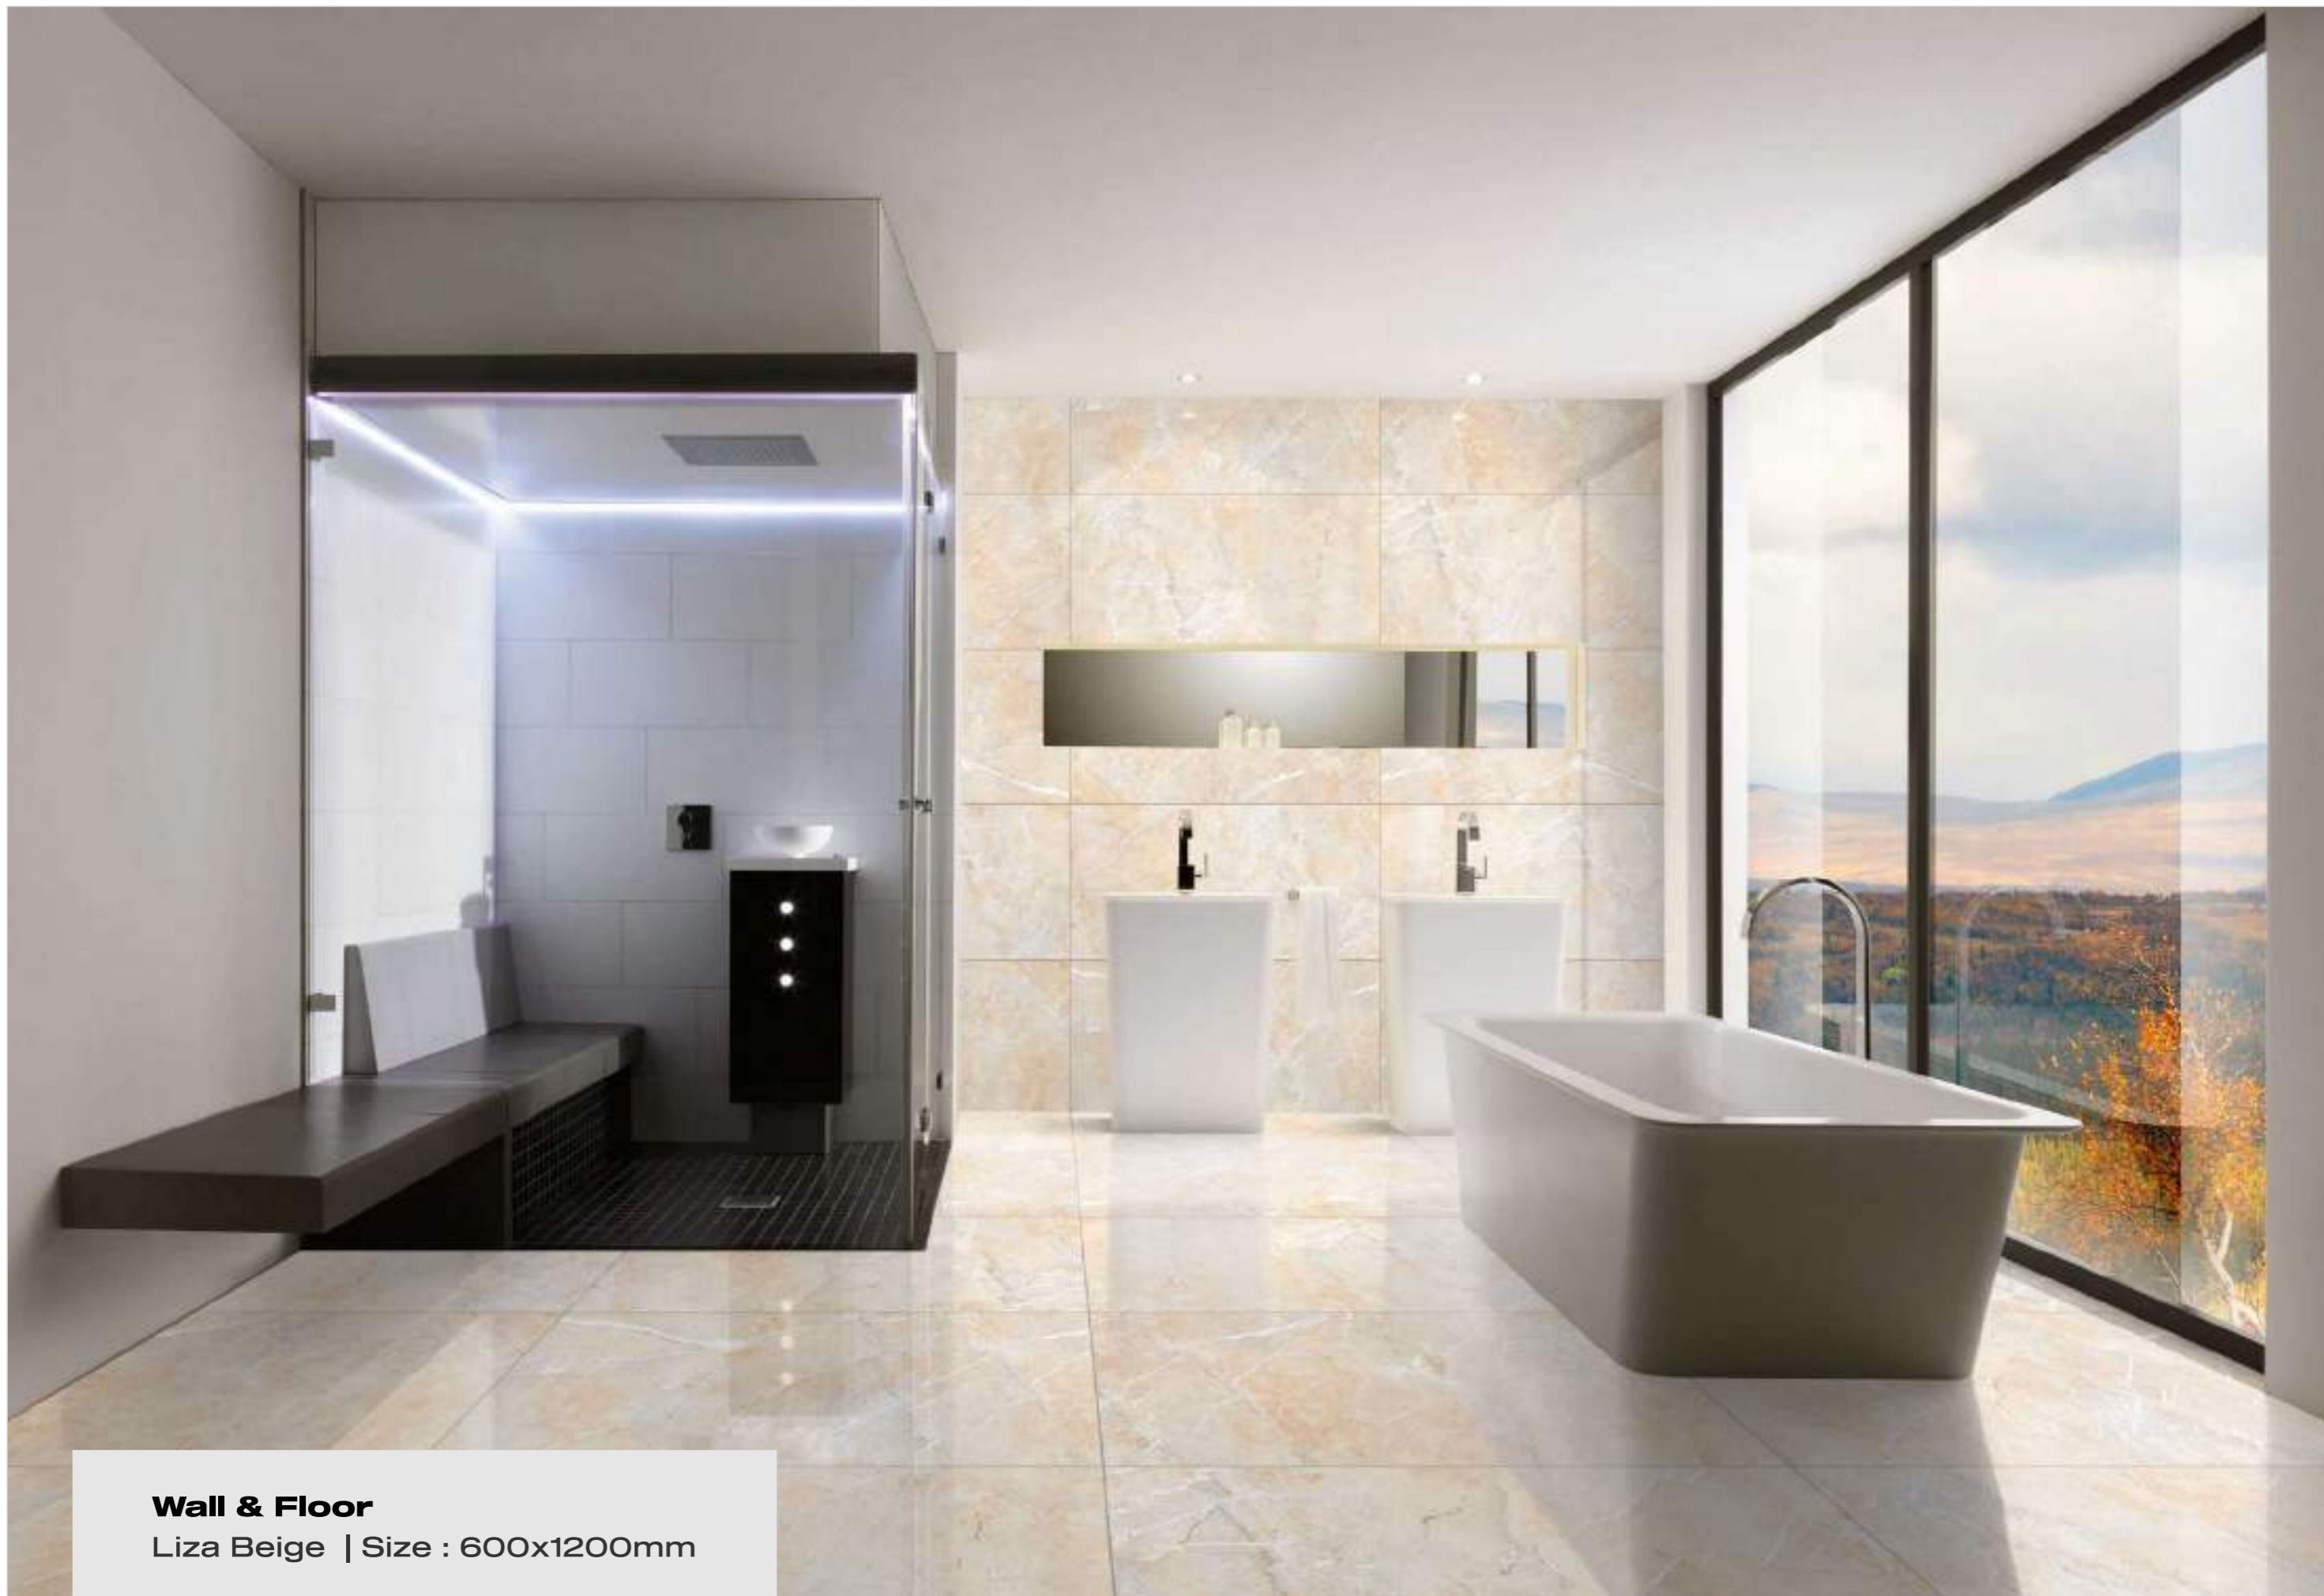

Wall & Floor

Liza Beige | Size : 600x1200mm