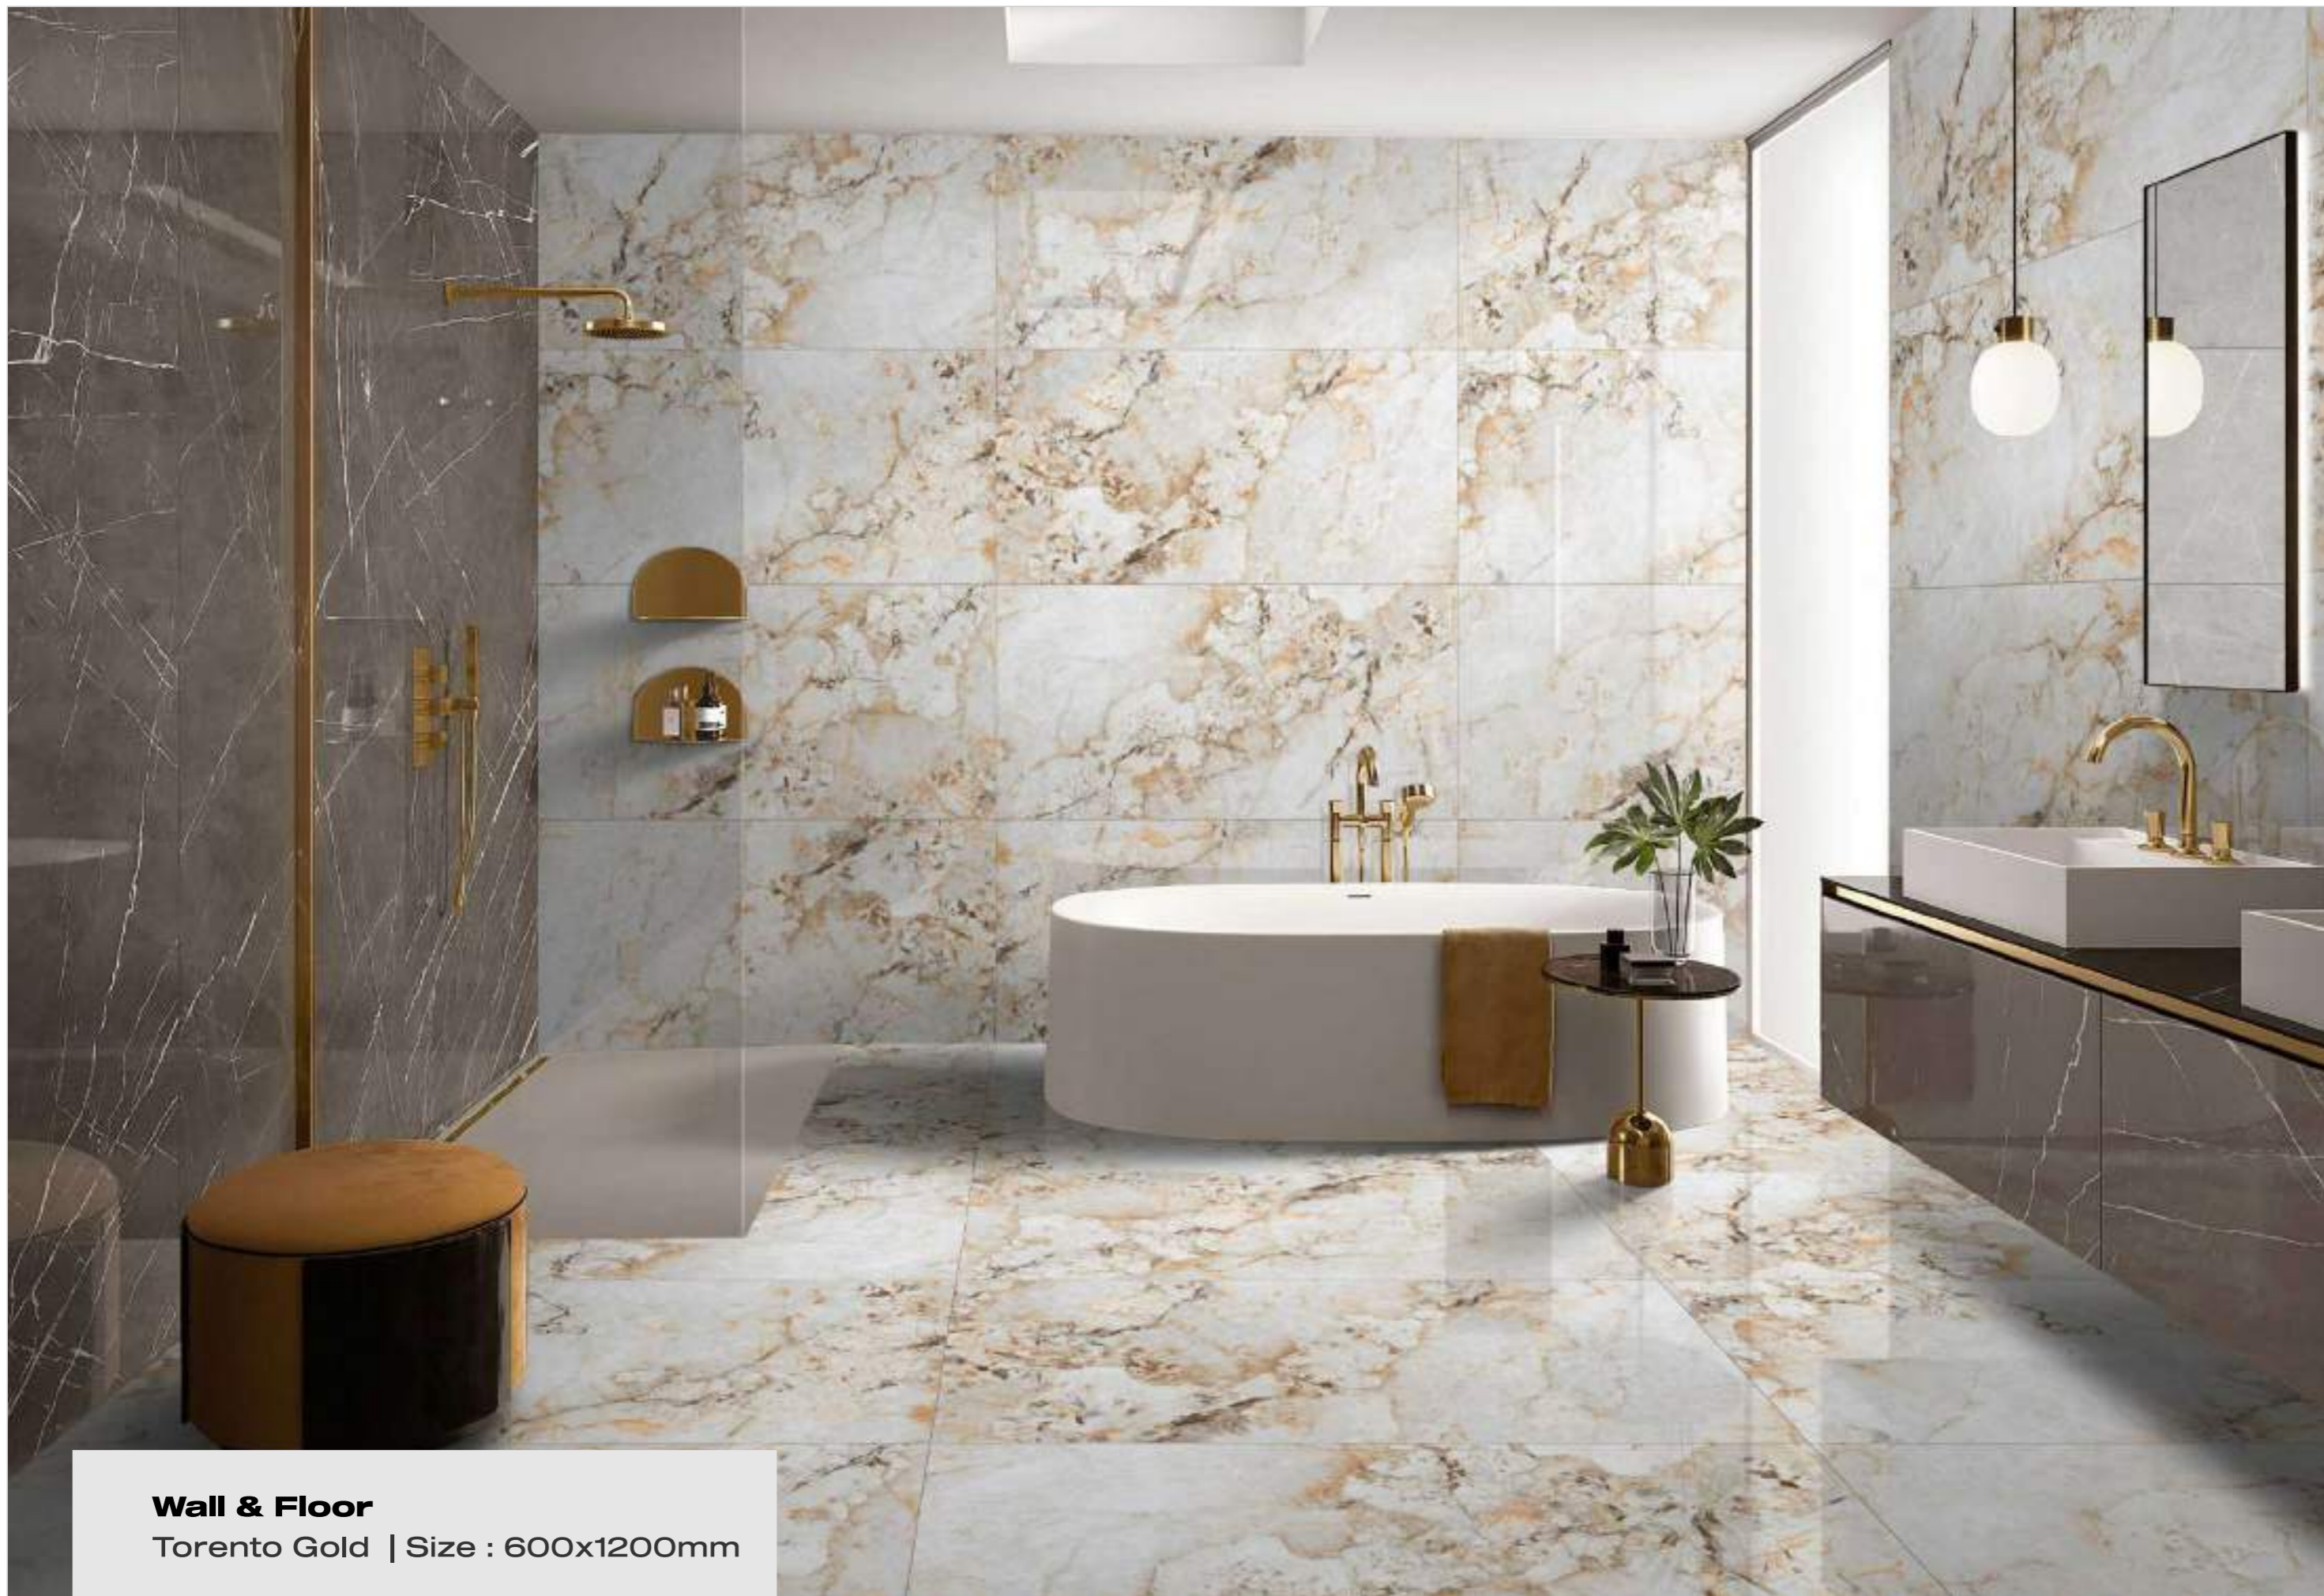

Wall & Floor

Torento Gold | Size : 600x1200mm