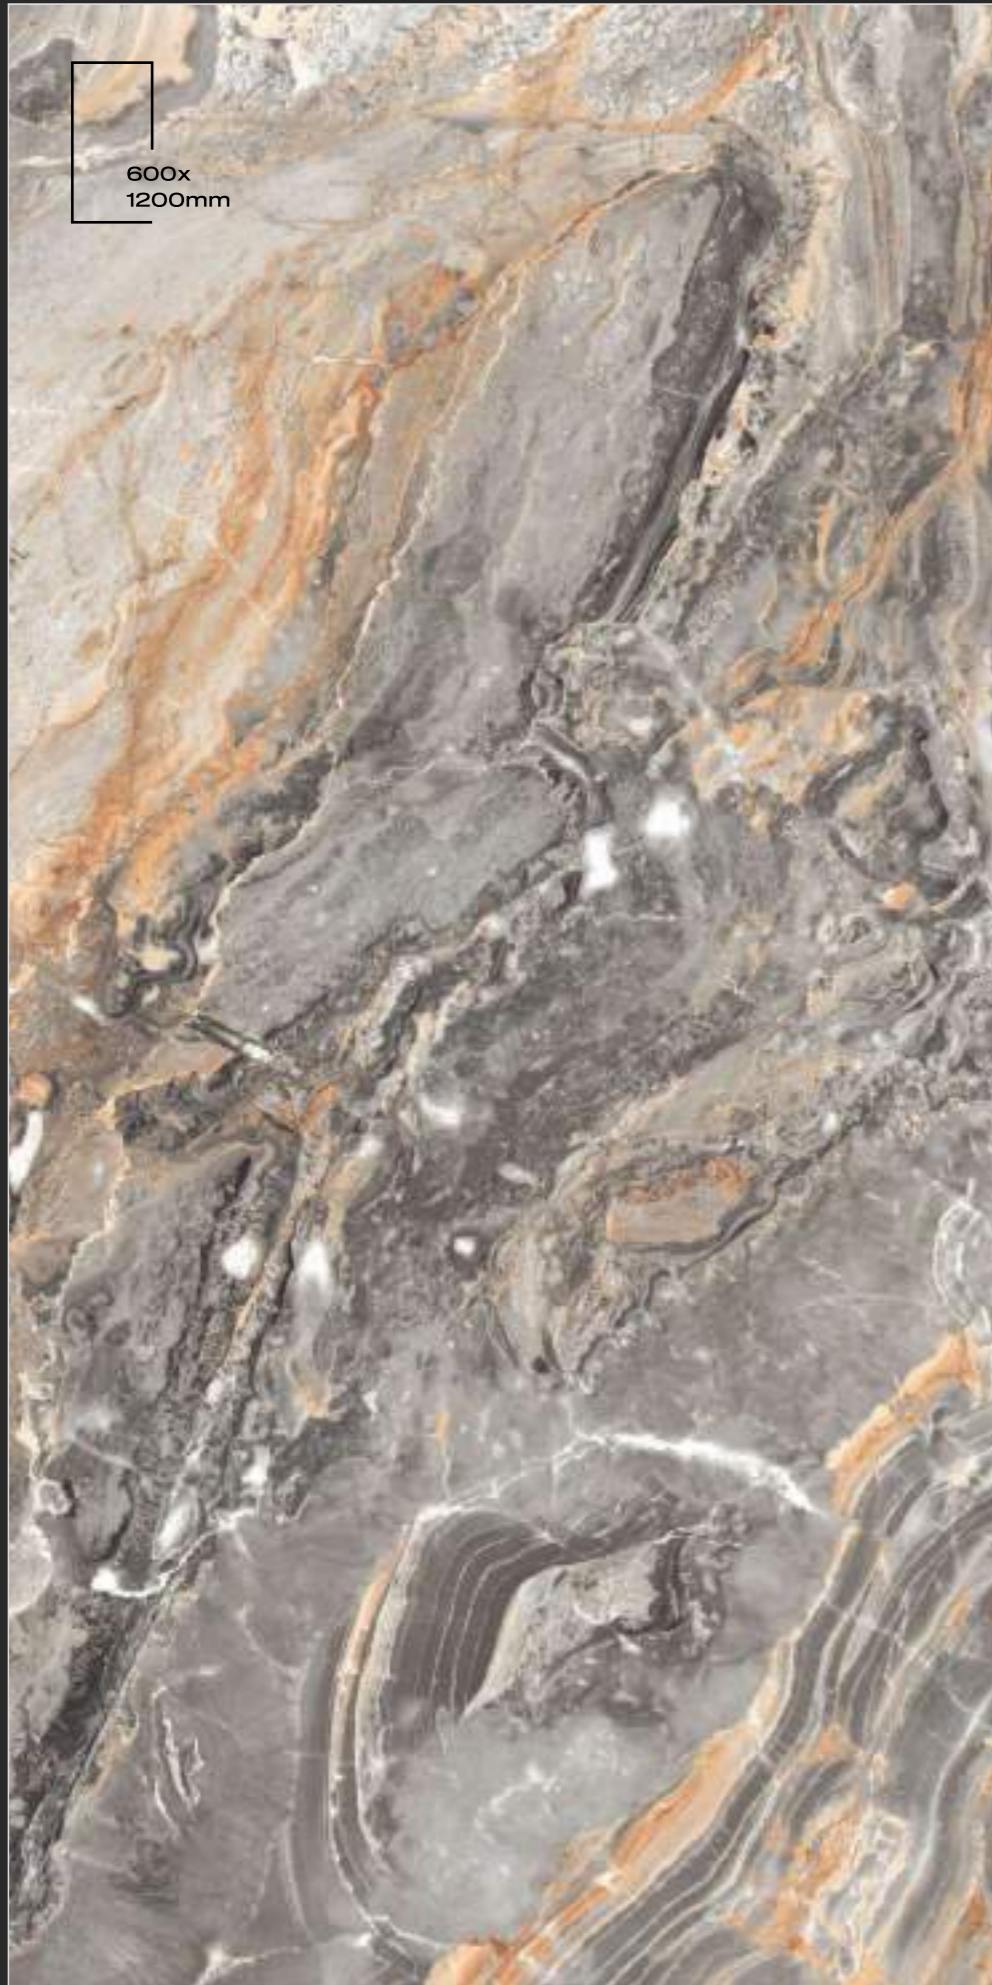

600x
1200mm