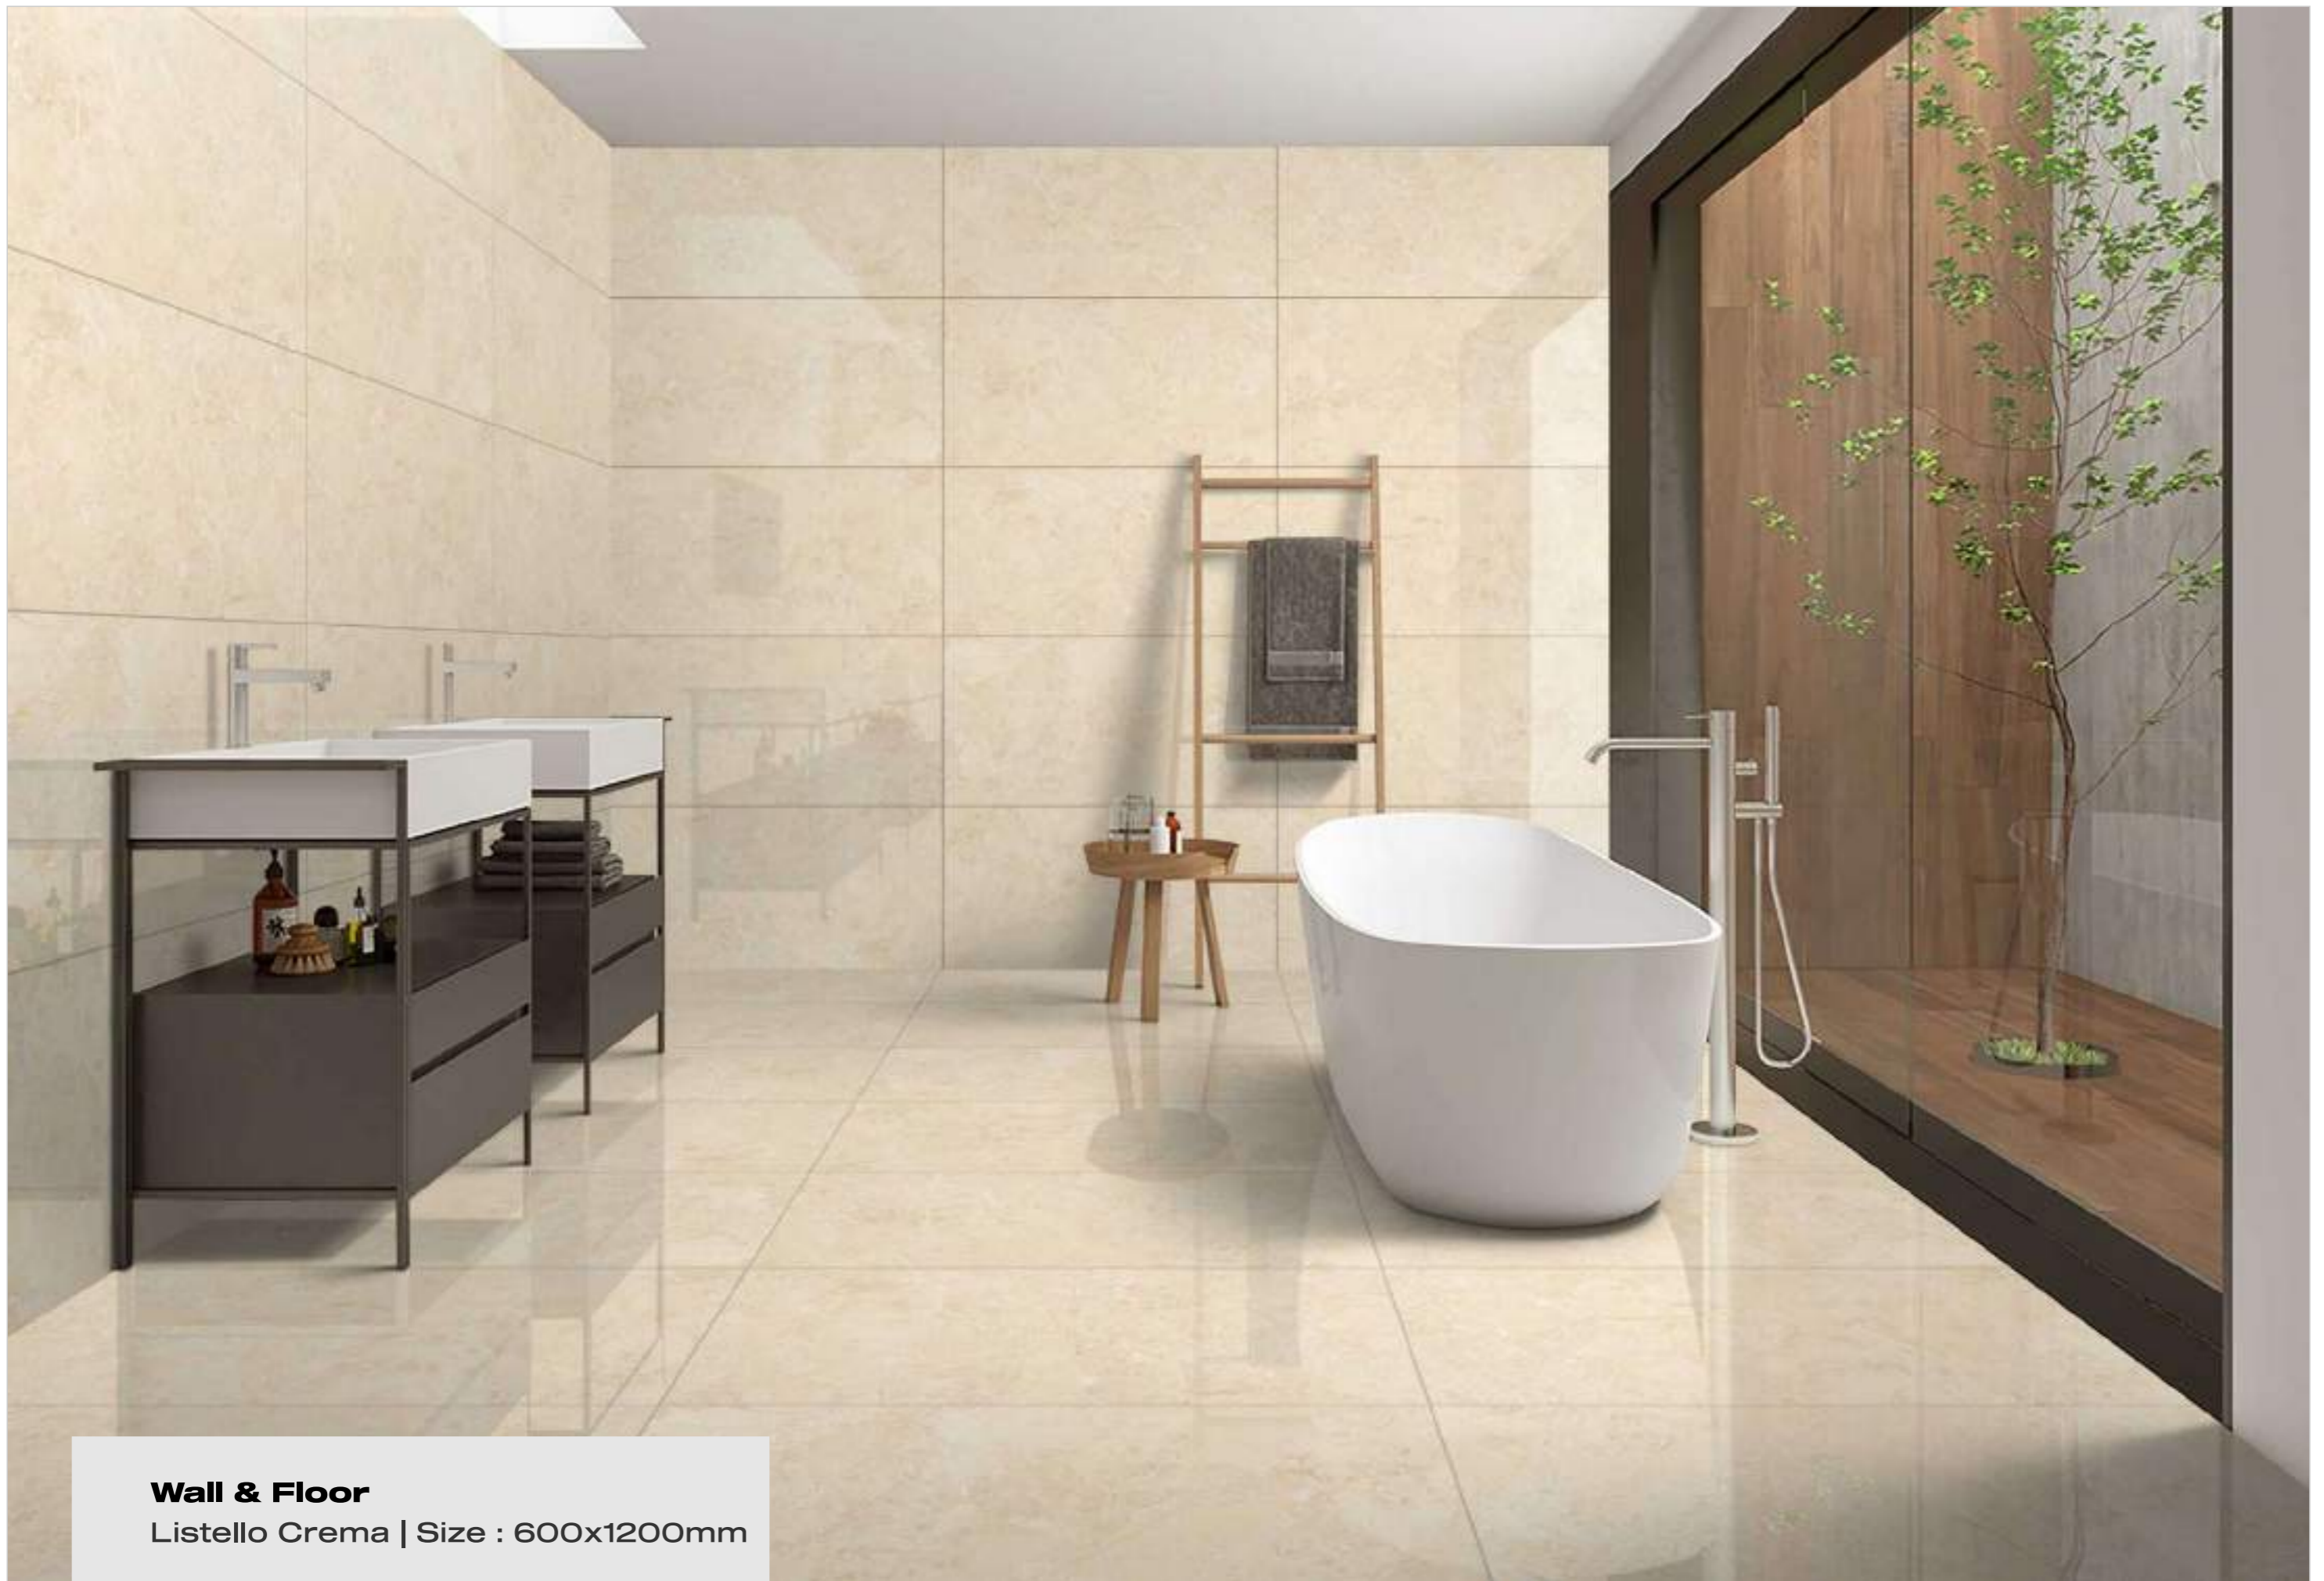

Shower base

Staircase

Door and window frame

Dining table

Shelves

Table top

www.simonzatile.com

Wall & Floor

Listello Crema | Size : 600x1200mm

LIZA BEIGE

Size : 600x1200mm | Thickness : 8.5mm
Surface : Glossy Series

APPLICATION AREAS

Kitchen counter top

Bathtub

Wash basin

Shower base