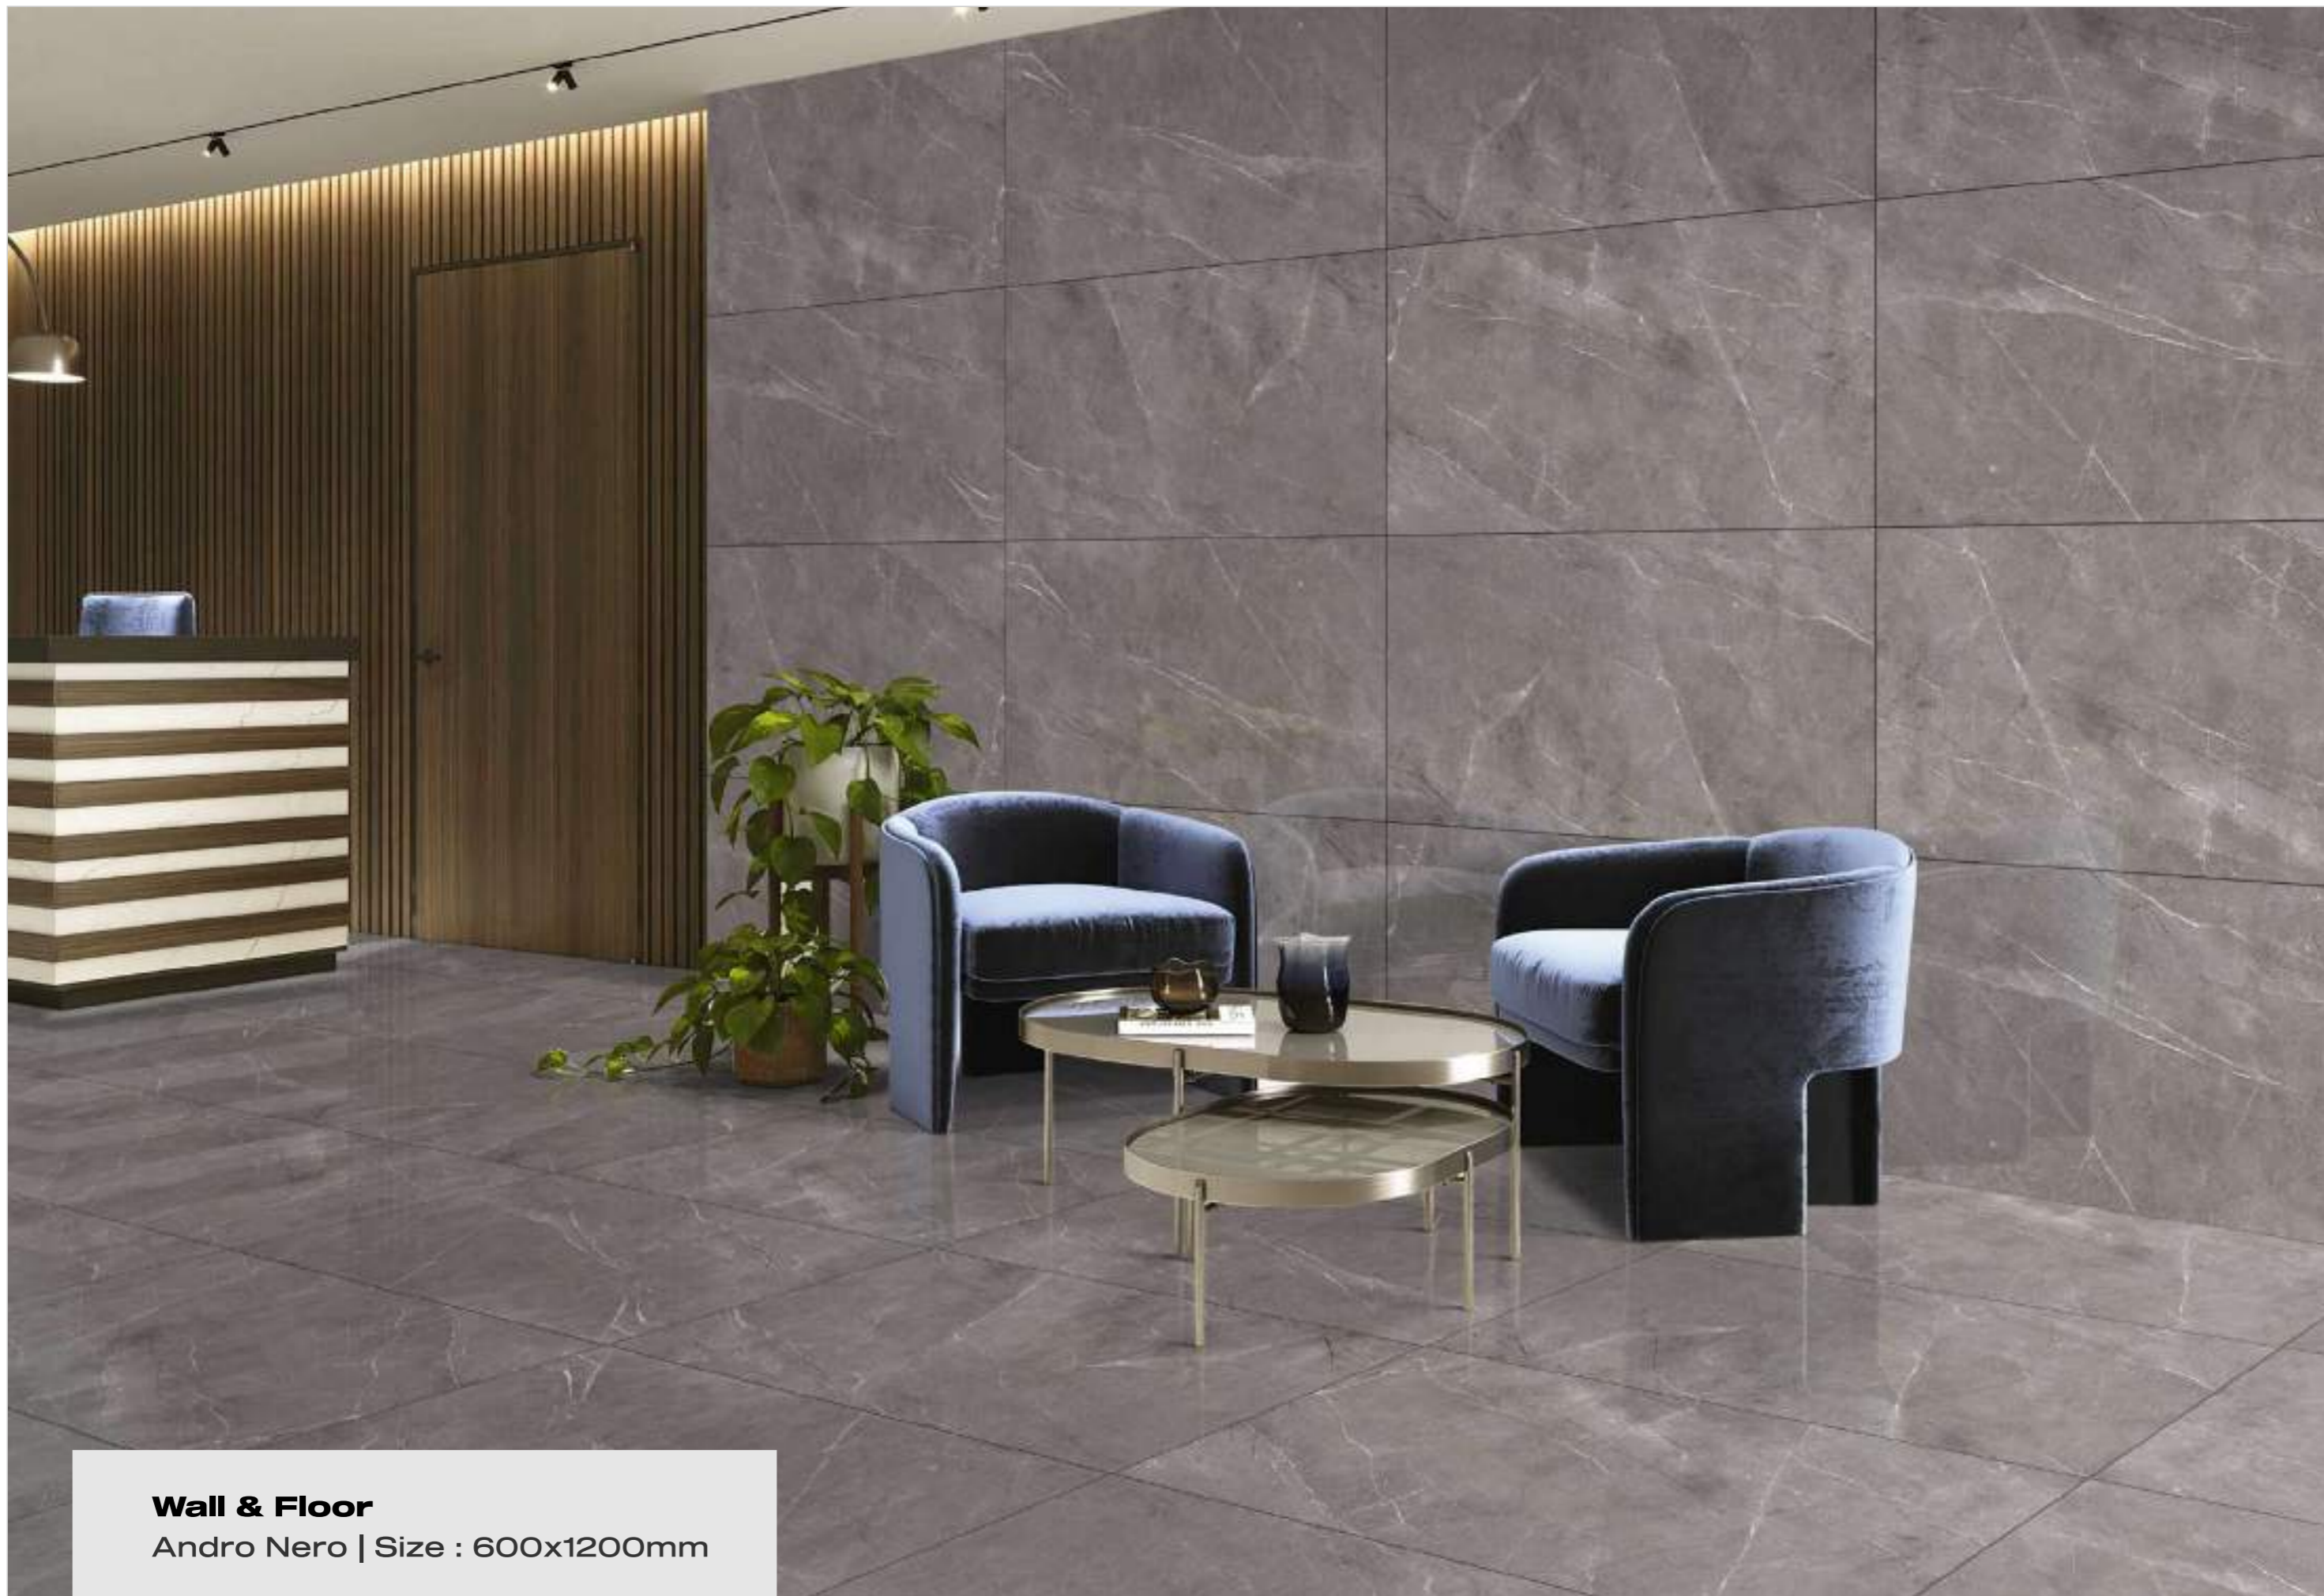

Shelves

Table top

www.simonzatile.com

Wall & Floor

Andro Nero | Size : 600x1200mm

ANTICATO BROWN

Size : 600x1200mm | Thickness : 8.5mm
Surface : Glossy Series

APPLICATION AREAS