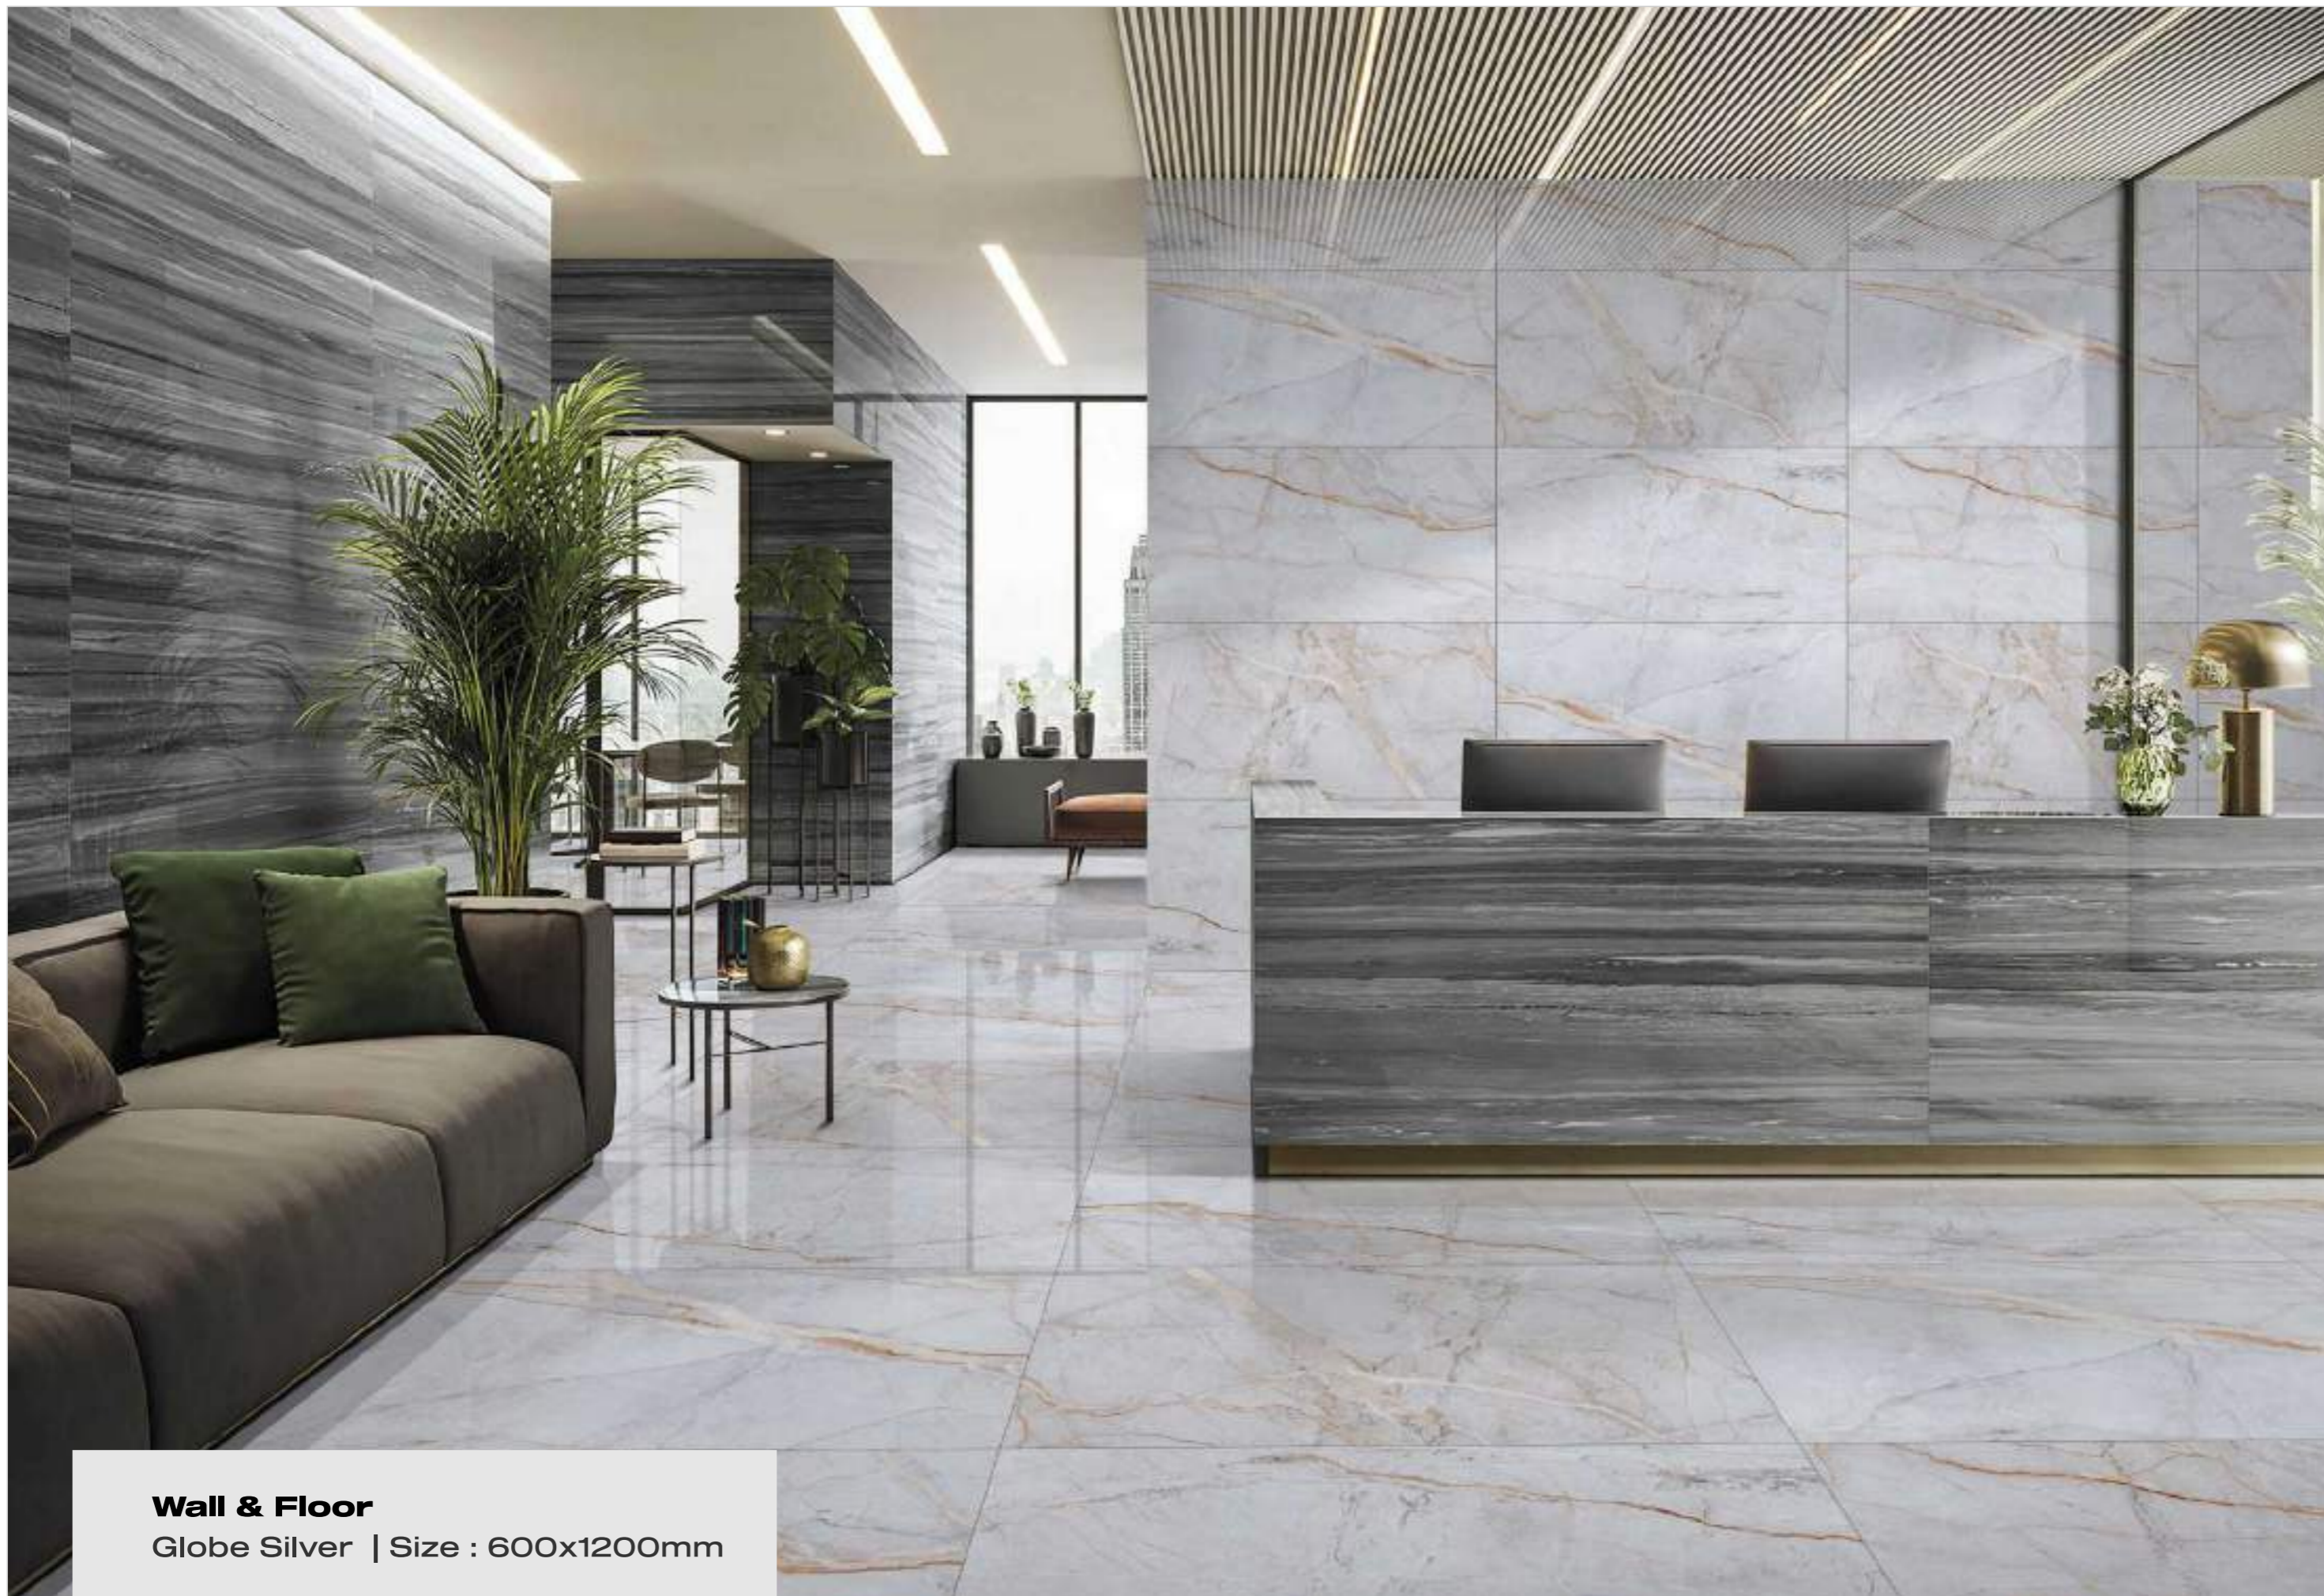

Shelves

Table top

www.simonzatile.com

Wall & Floor

Globe Silver | Size : 600x1200mm

600x
1200mm

Simonza[®]
New ERA of digital tiles

GREEK ONYX BEIGE