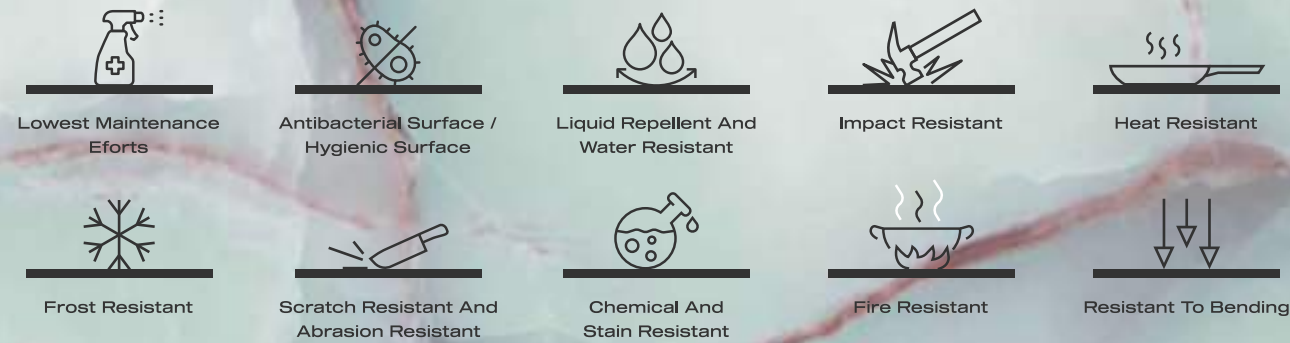

FEATURE

Elevate your space with premium-quality tiles. Our tiles have exceptional features such as a low maintenance, antibacterial surface, frost, scratch, abrasion, and scratch resistance. With their durable and easy-to-maintain properties, these tiles are ideal for high-traffic areas in both residential and commercial spaces.