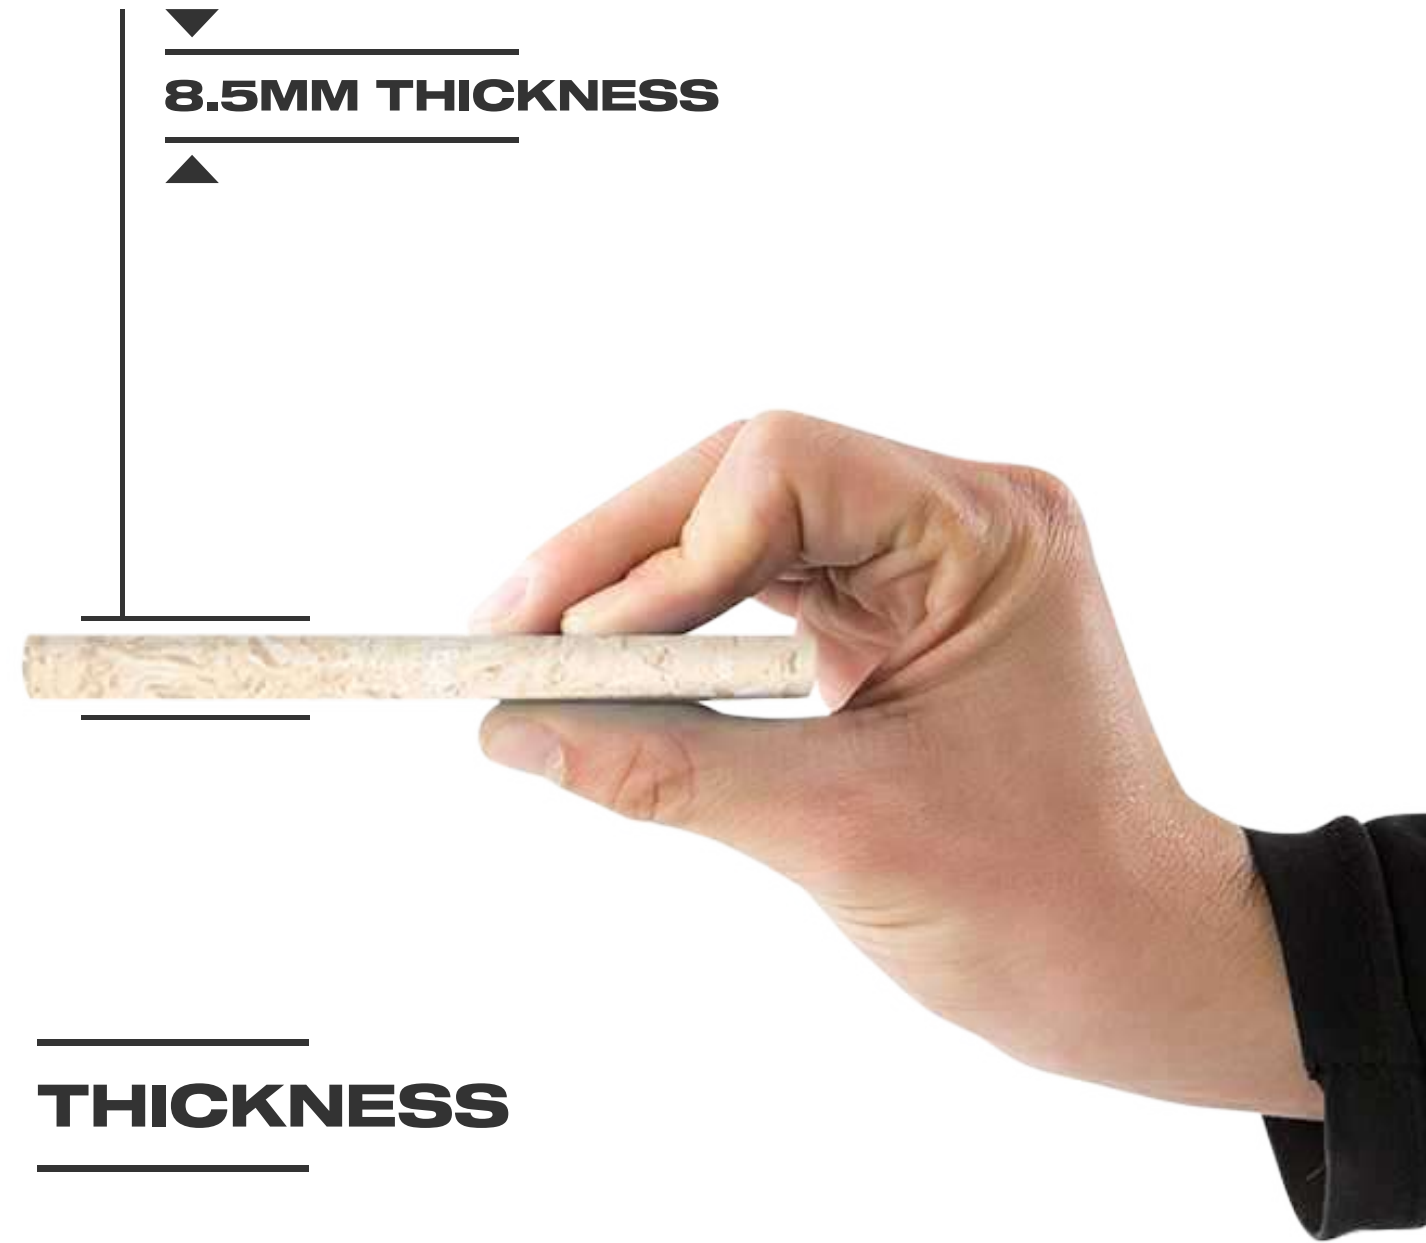

THICKNESS

With a thickness of 8.5mm, these tiles offer both durability and versatility. They can be used for both residential and commercial projects, including high-traffic areas such as hallways and entryways. Whether you're looking to update your home or revamp your business, these 8.5mm tiles are an excellent option for achieving a modern and polished look.