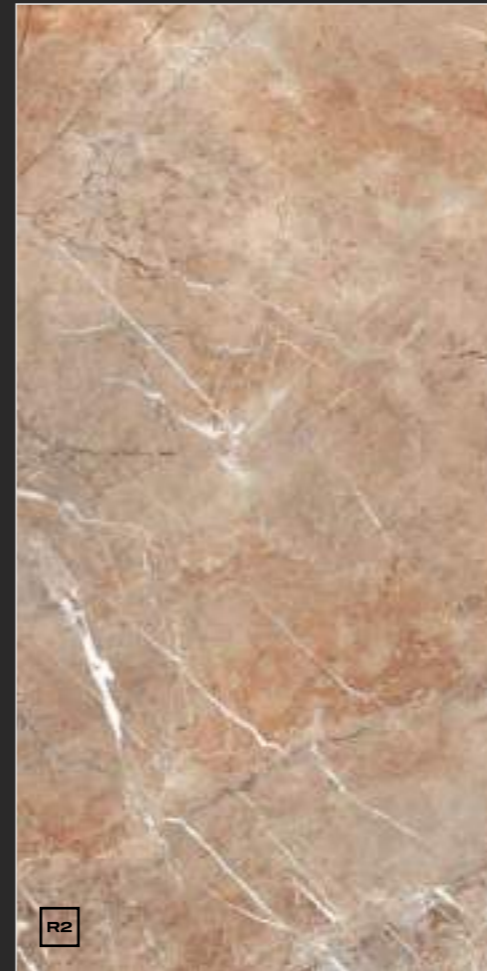

R3

R4

Wall & Floor

Liza Beige | Size : 600x1200mm

600x
1200mm

R1

R2

R3