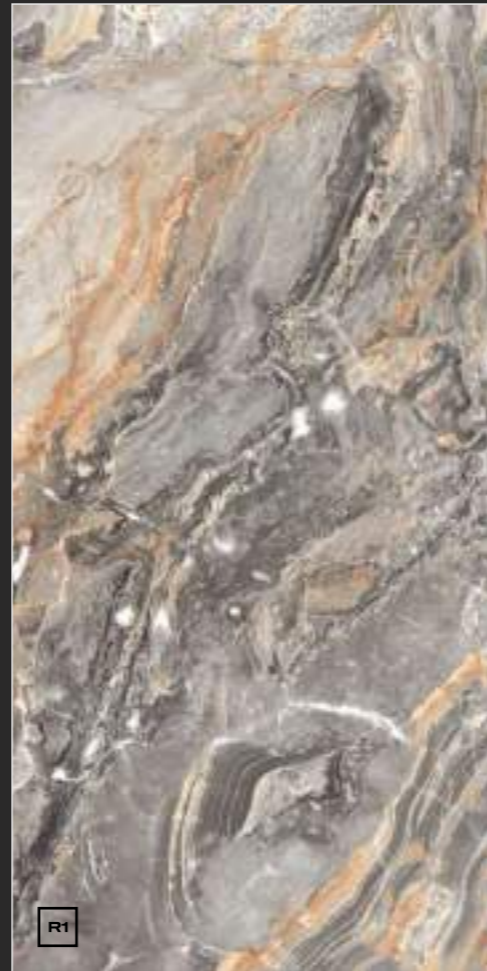

600x
1200mm

R1

R2

R3

R4

Simonza®
New ERA of digital tiles

AMONG GREY

Size : 600x1200mm | Thickness : 8.5mm
Surface : Glossy Series

APPLICATION AREAS

Kitchen counter top

Bathtub

Wash basin

Shower base

Staircase

Door and window frame

Dining table

Shelves

Table top

www.simonzatile.com