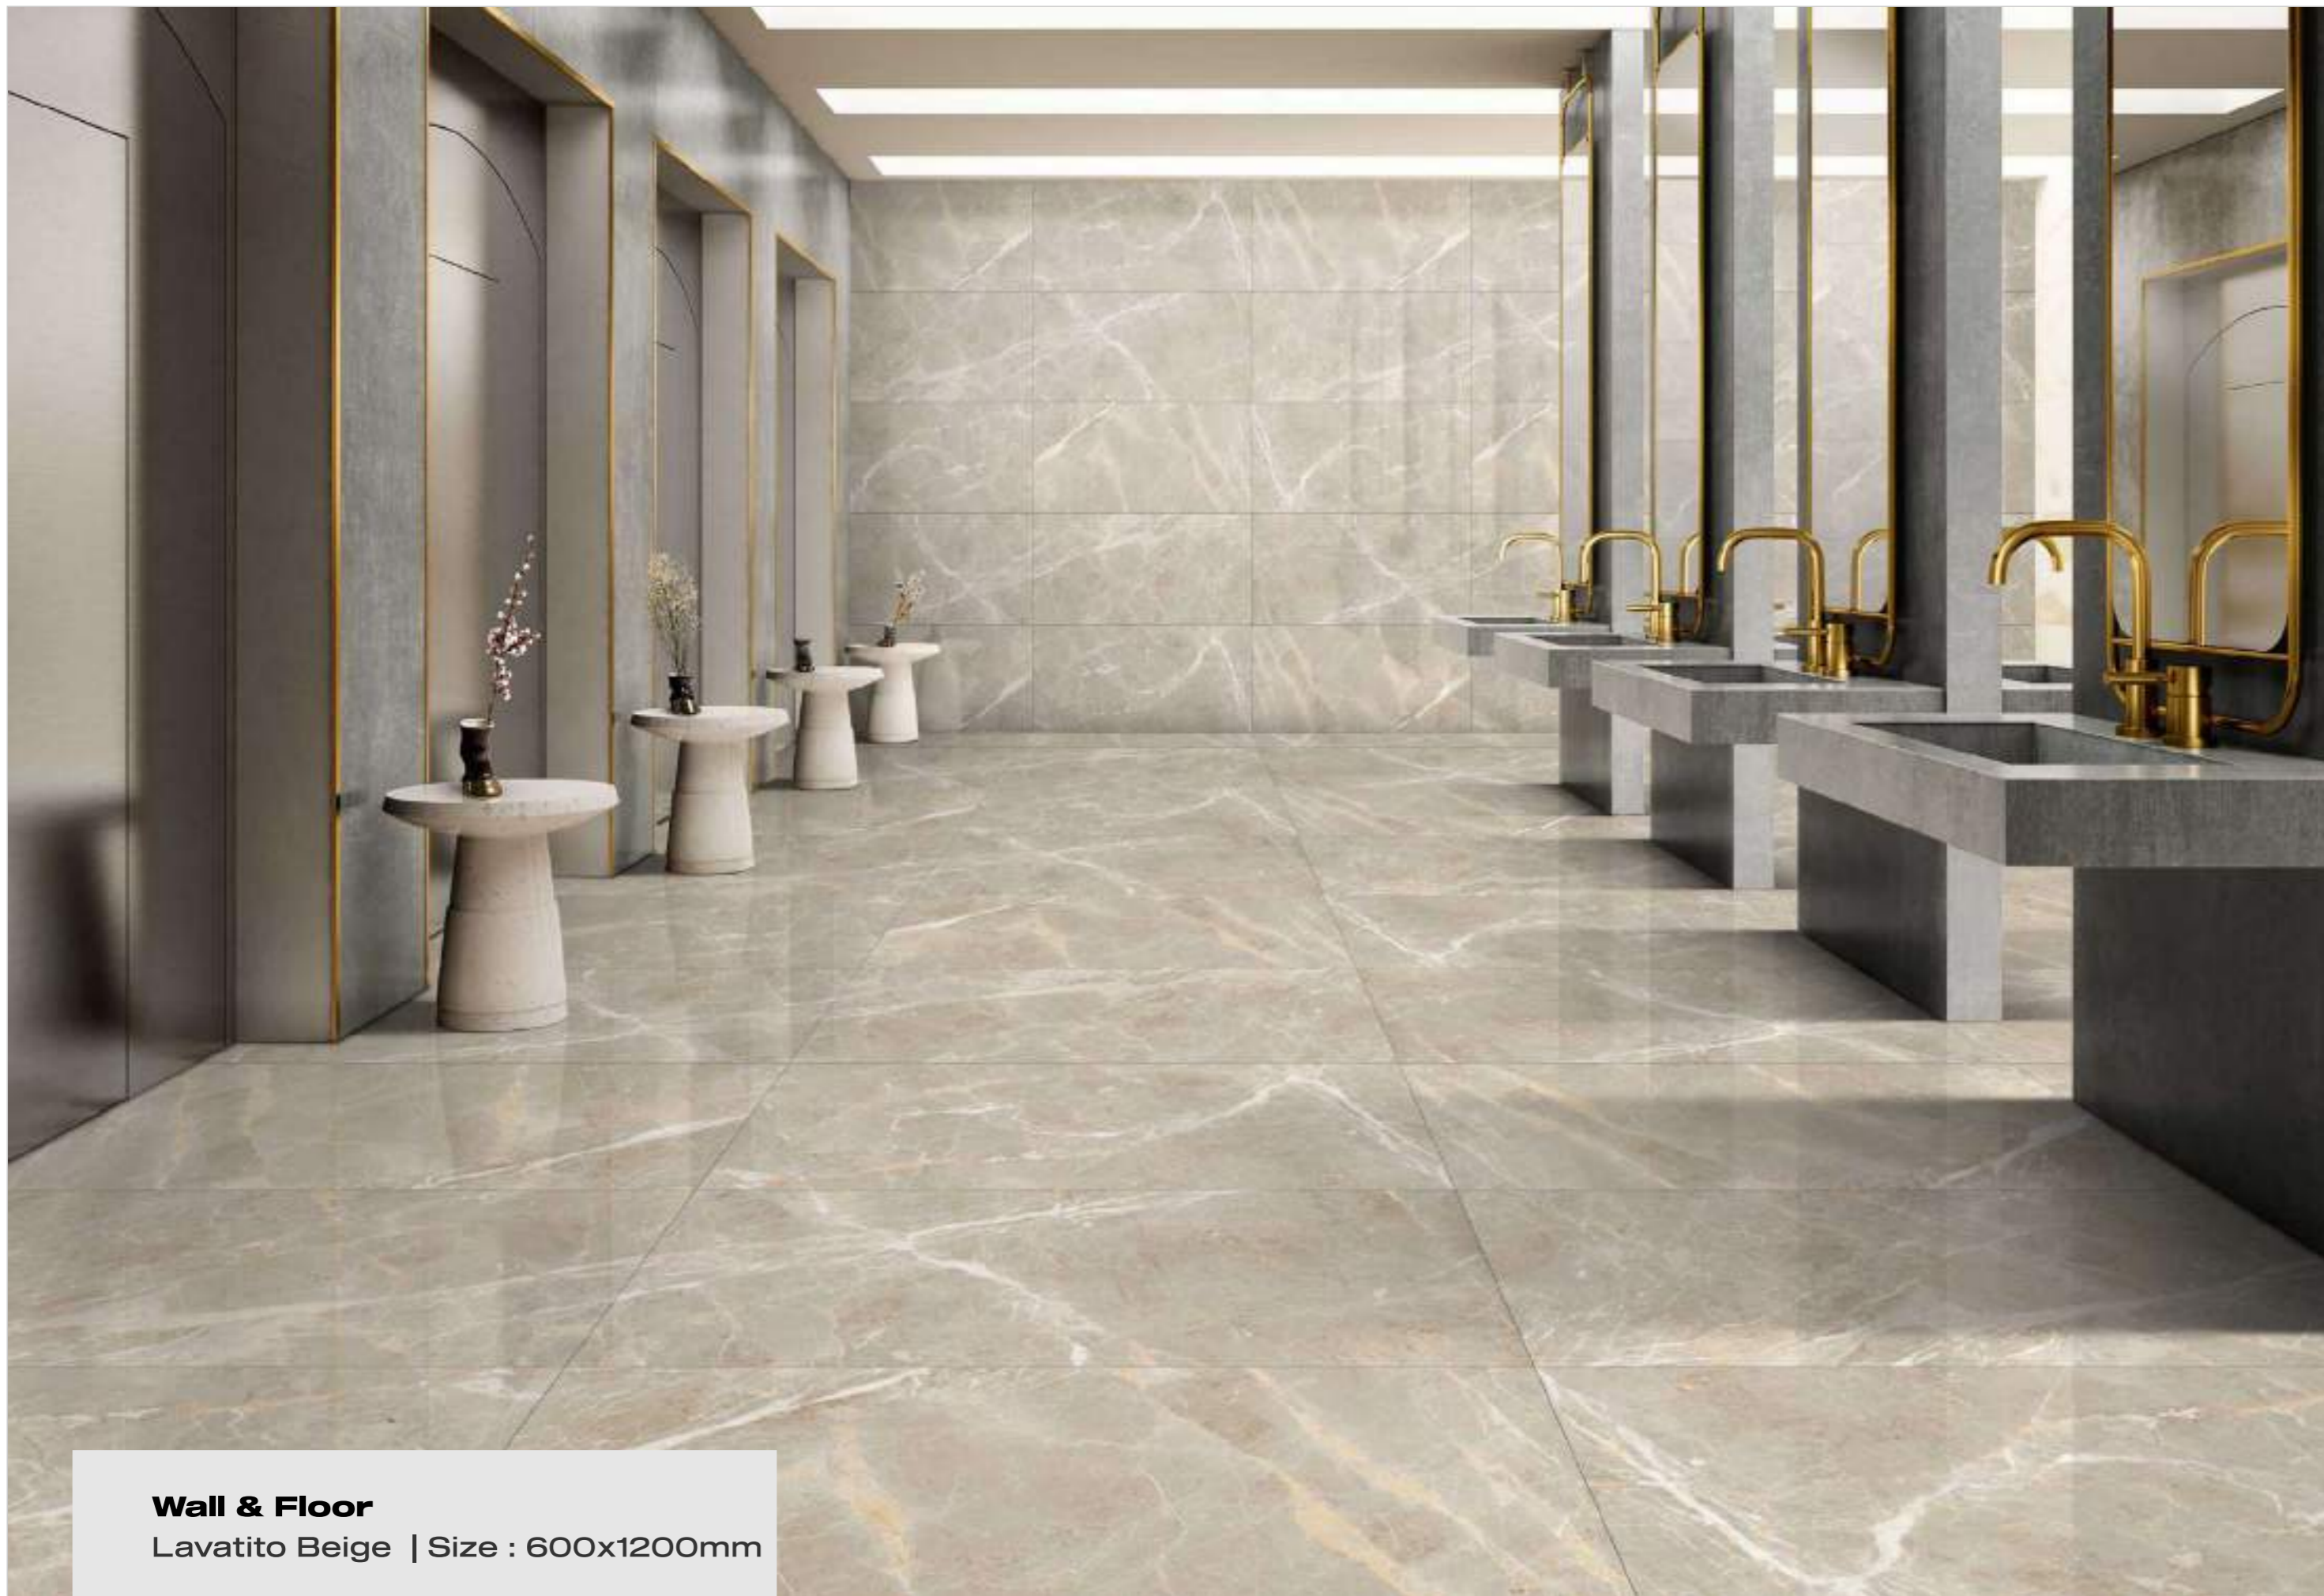

Table top

600x
1200mm

R1

R2

R3

R4

Wall & Floor

Lavatito Beige | Size : 600x1200mm