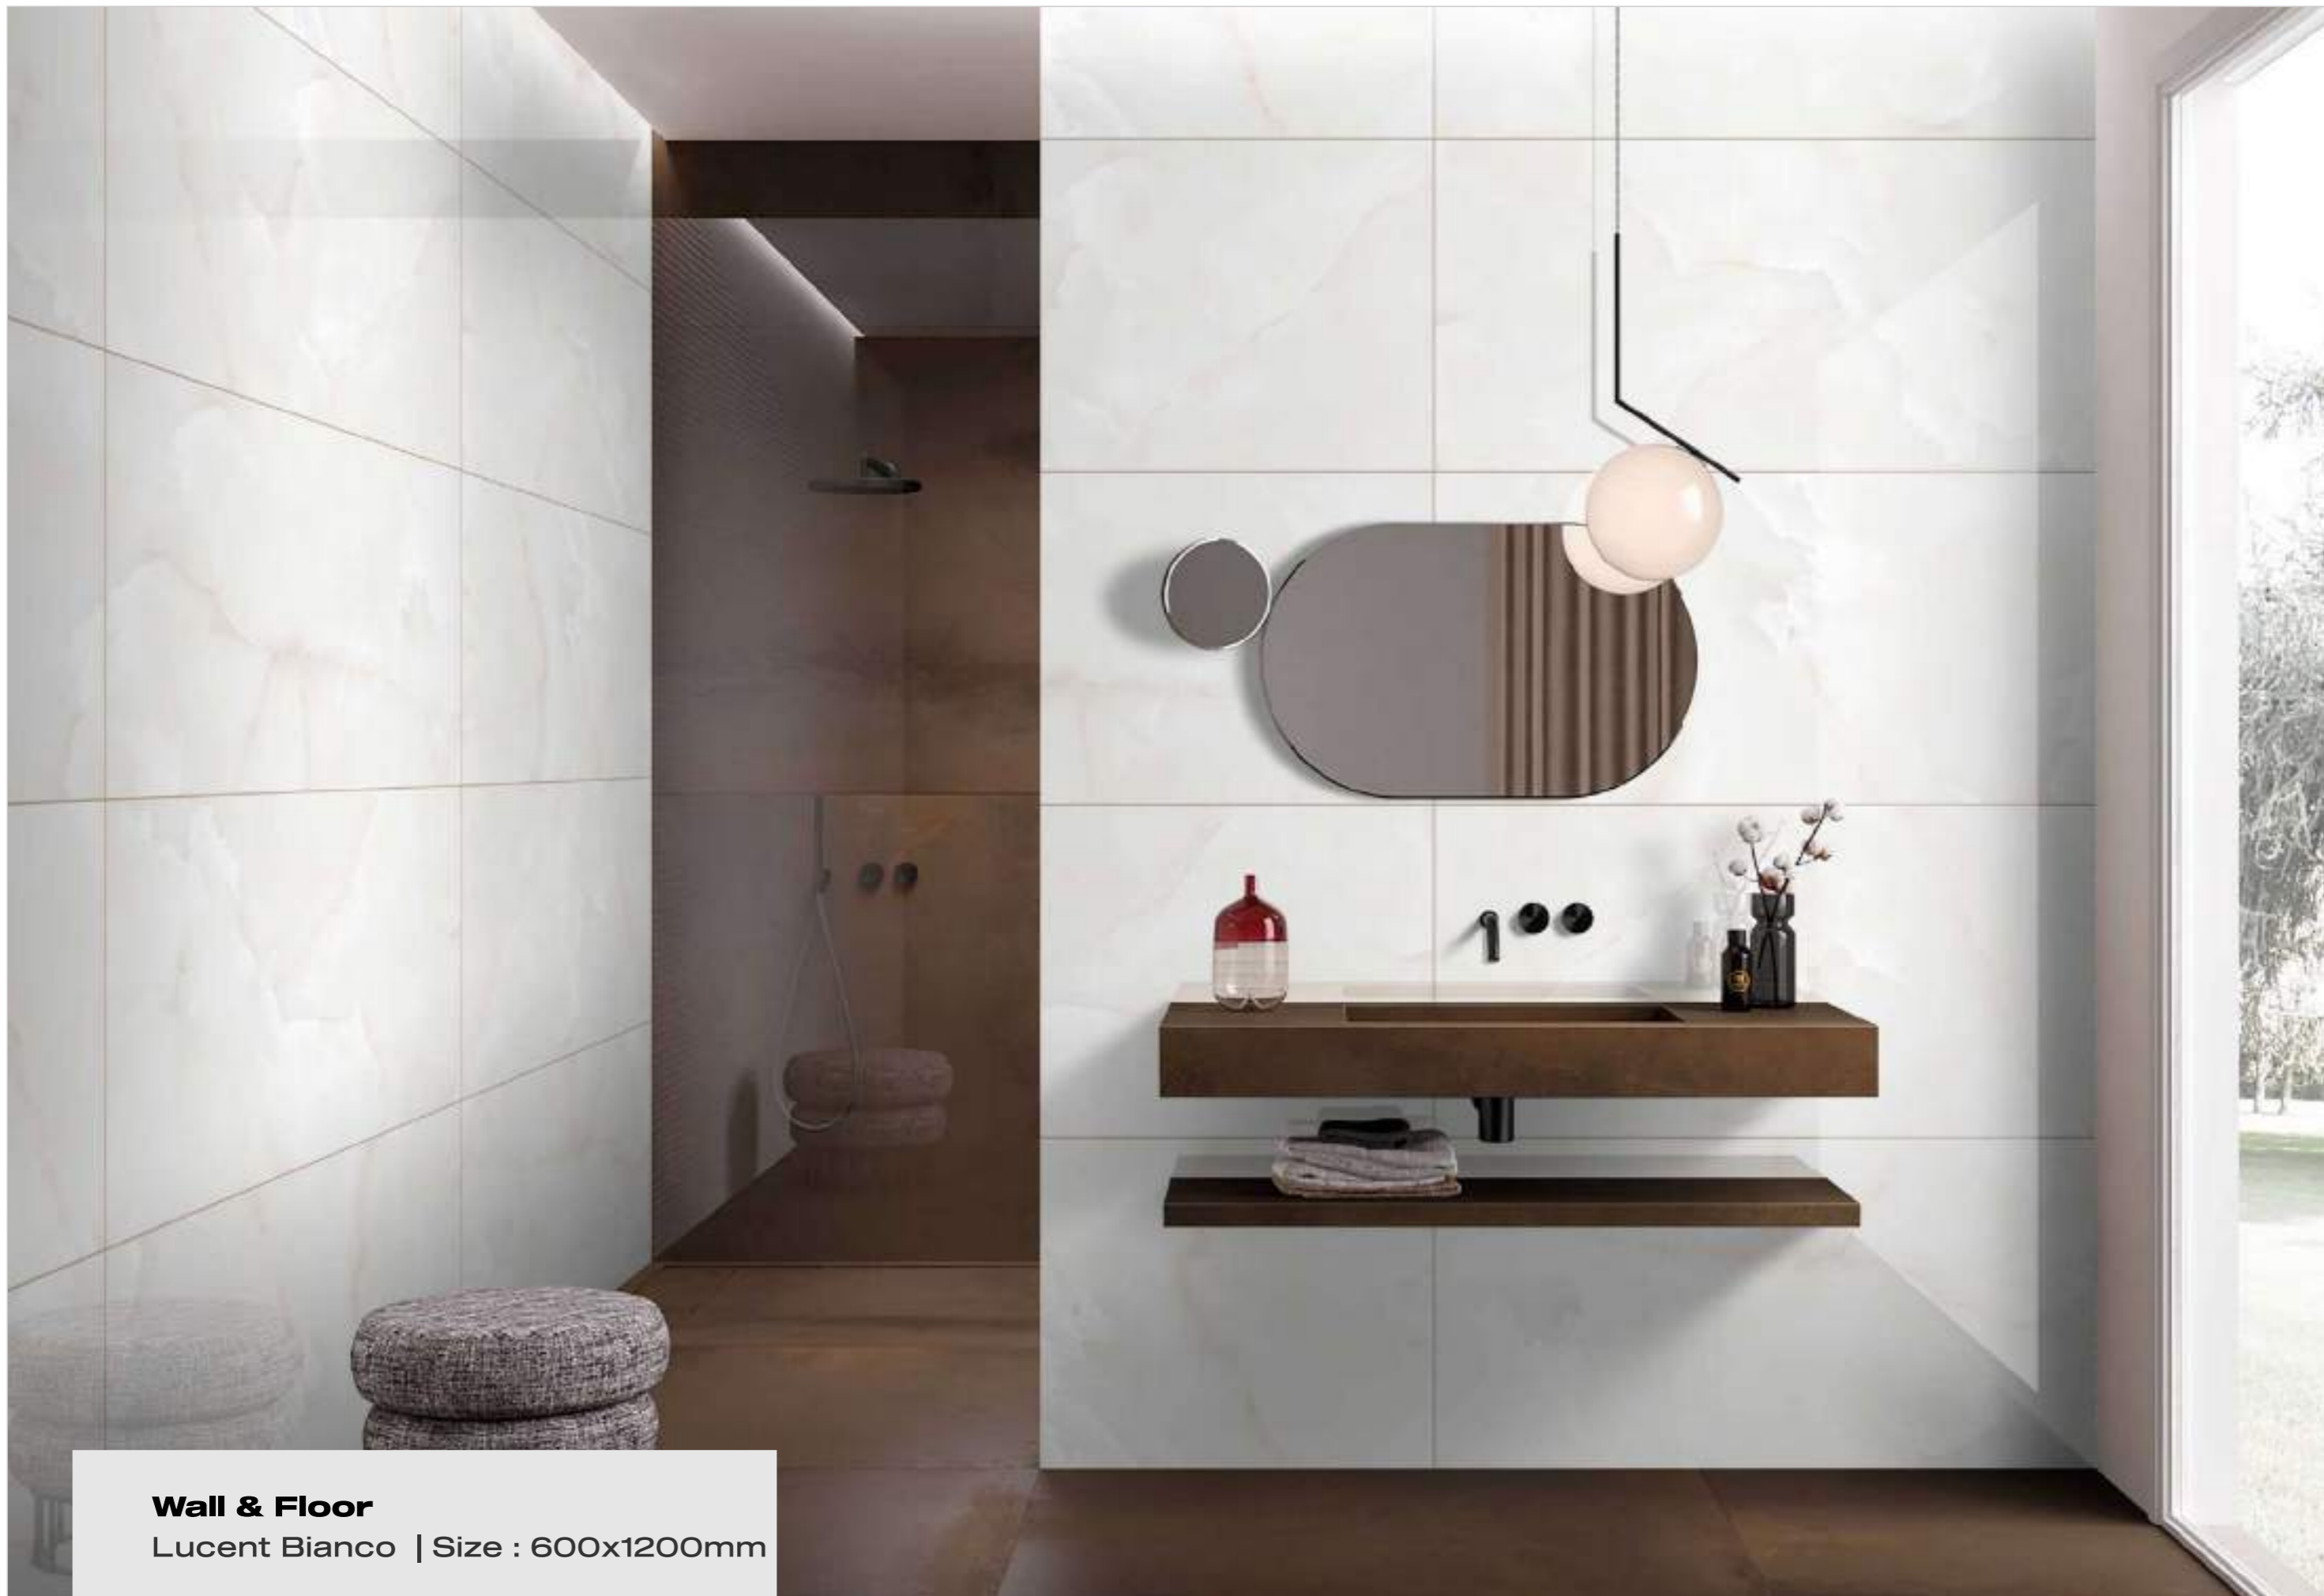

Staircase

Door and window frame

Dining table

Shelves

Table top

www.simonzatile.com

Wall & Floor

Lucent Bianco | Size : 600x1200mm

600x
1200mm

Simonza[®]
New ERA of digital tiles

LUMIX BEIGE

Size : 600x1200mm | Thickness : 8.5mm
Surface : Glossy Series

R1

R2

R3

R4