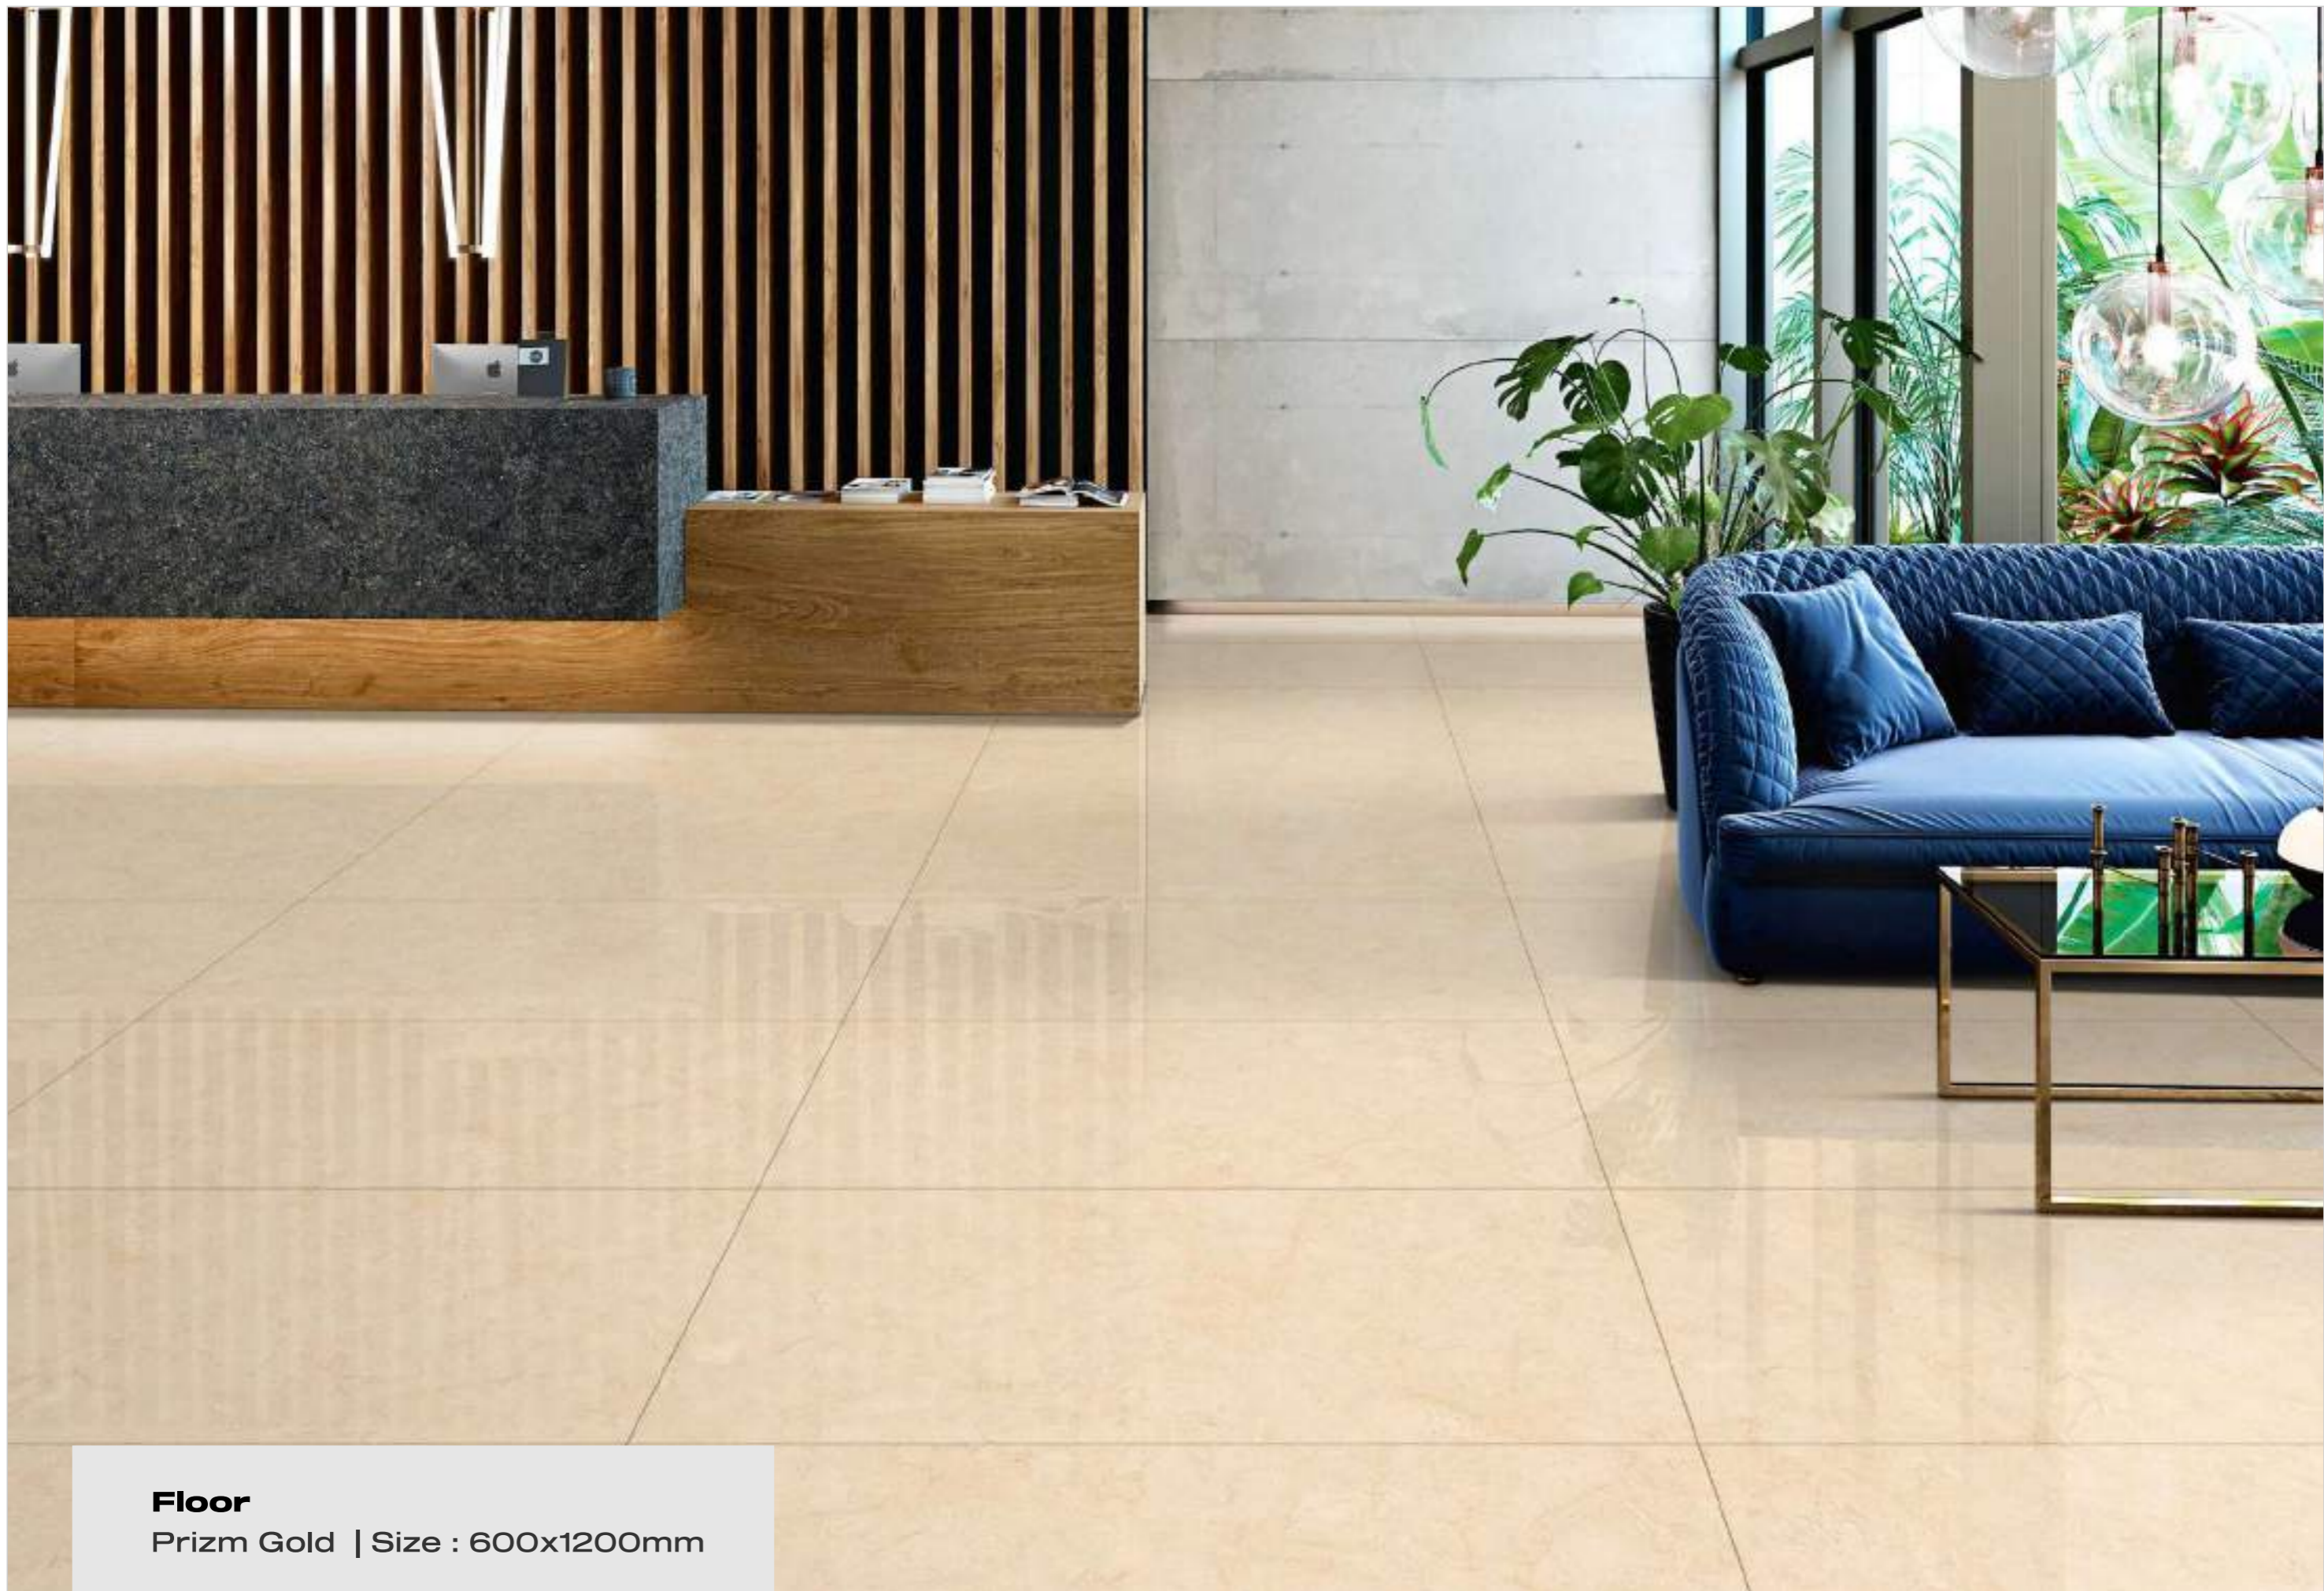

PRIZM GOLD

Size : 600x1200mm | Thickness : 8.5mm
Surface : Glossy Series

R1

R2

R3

R4

APPLICATION AREAS

www.simonzatile.com