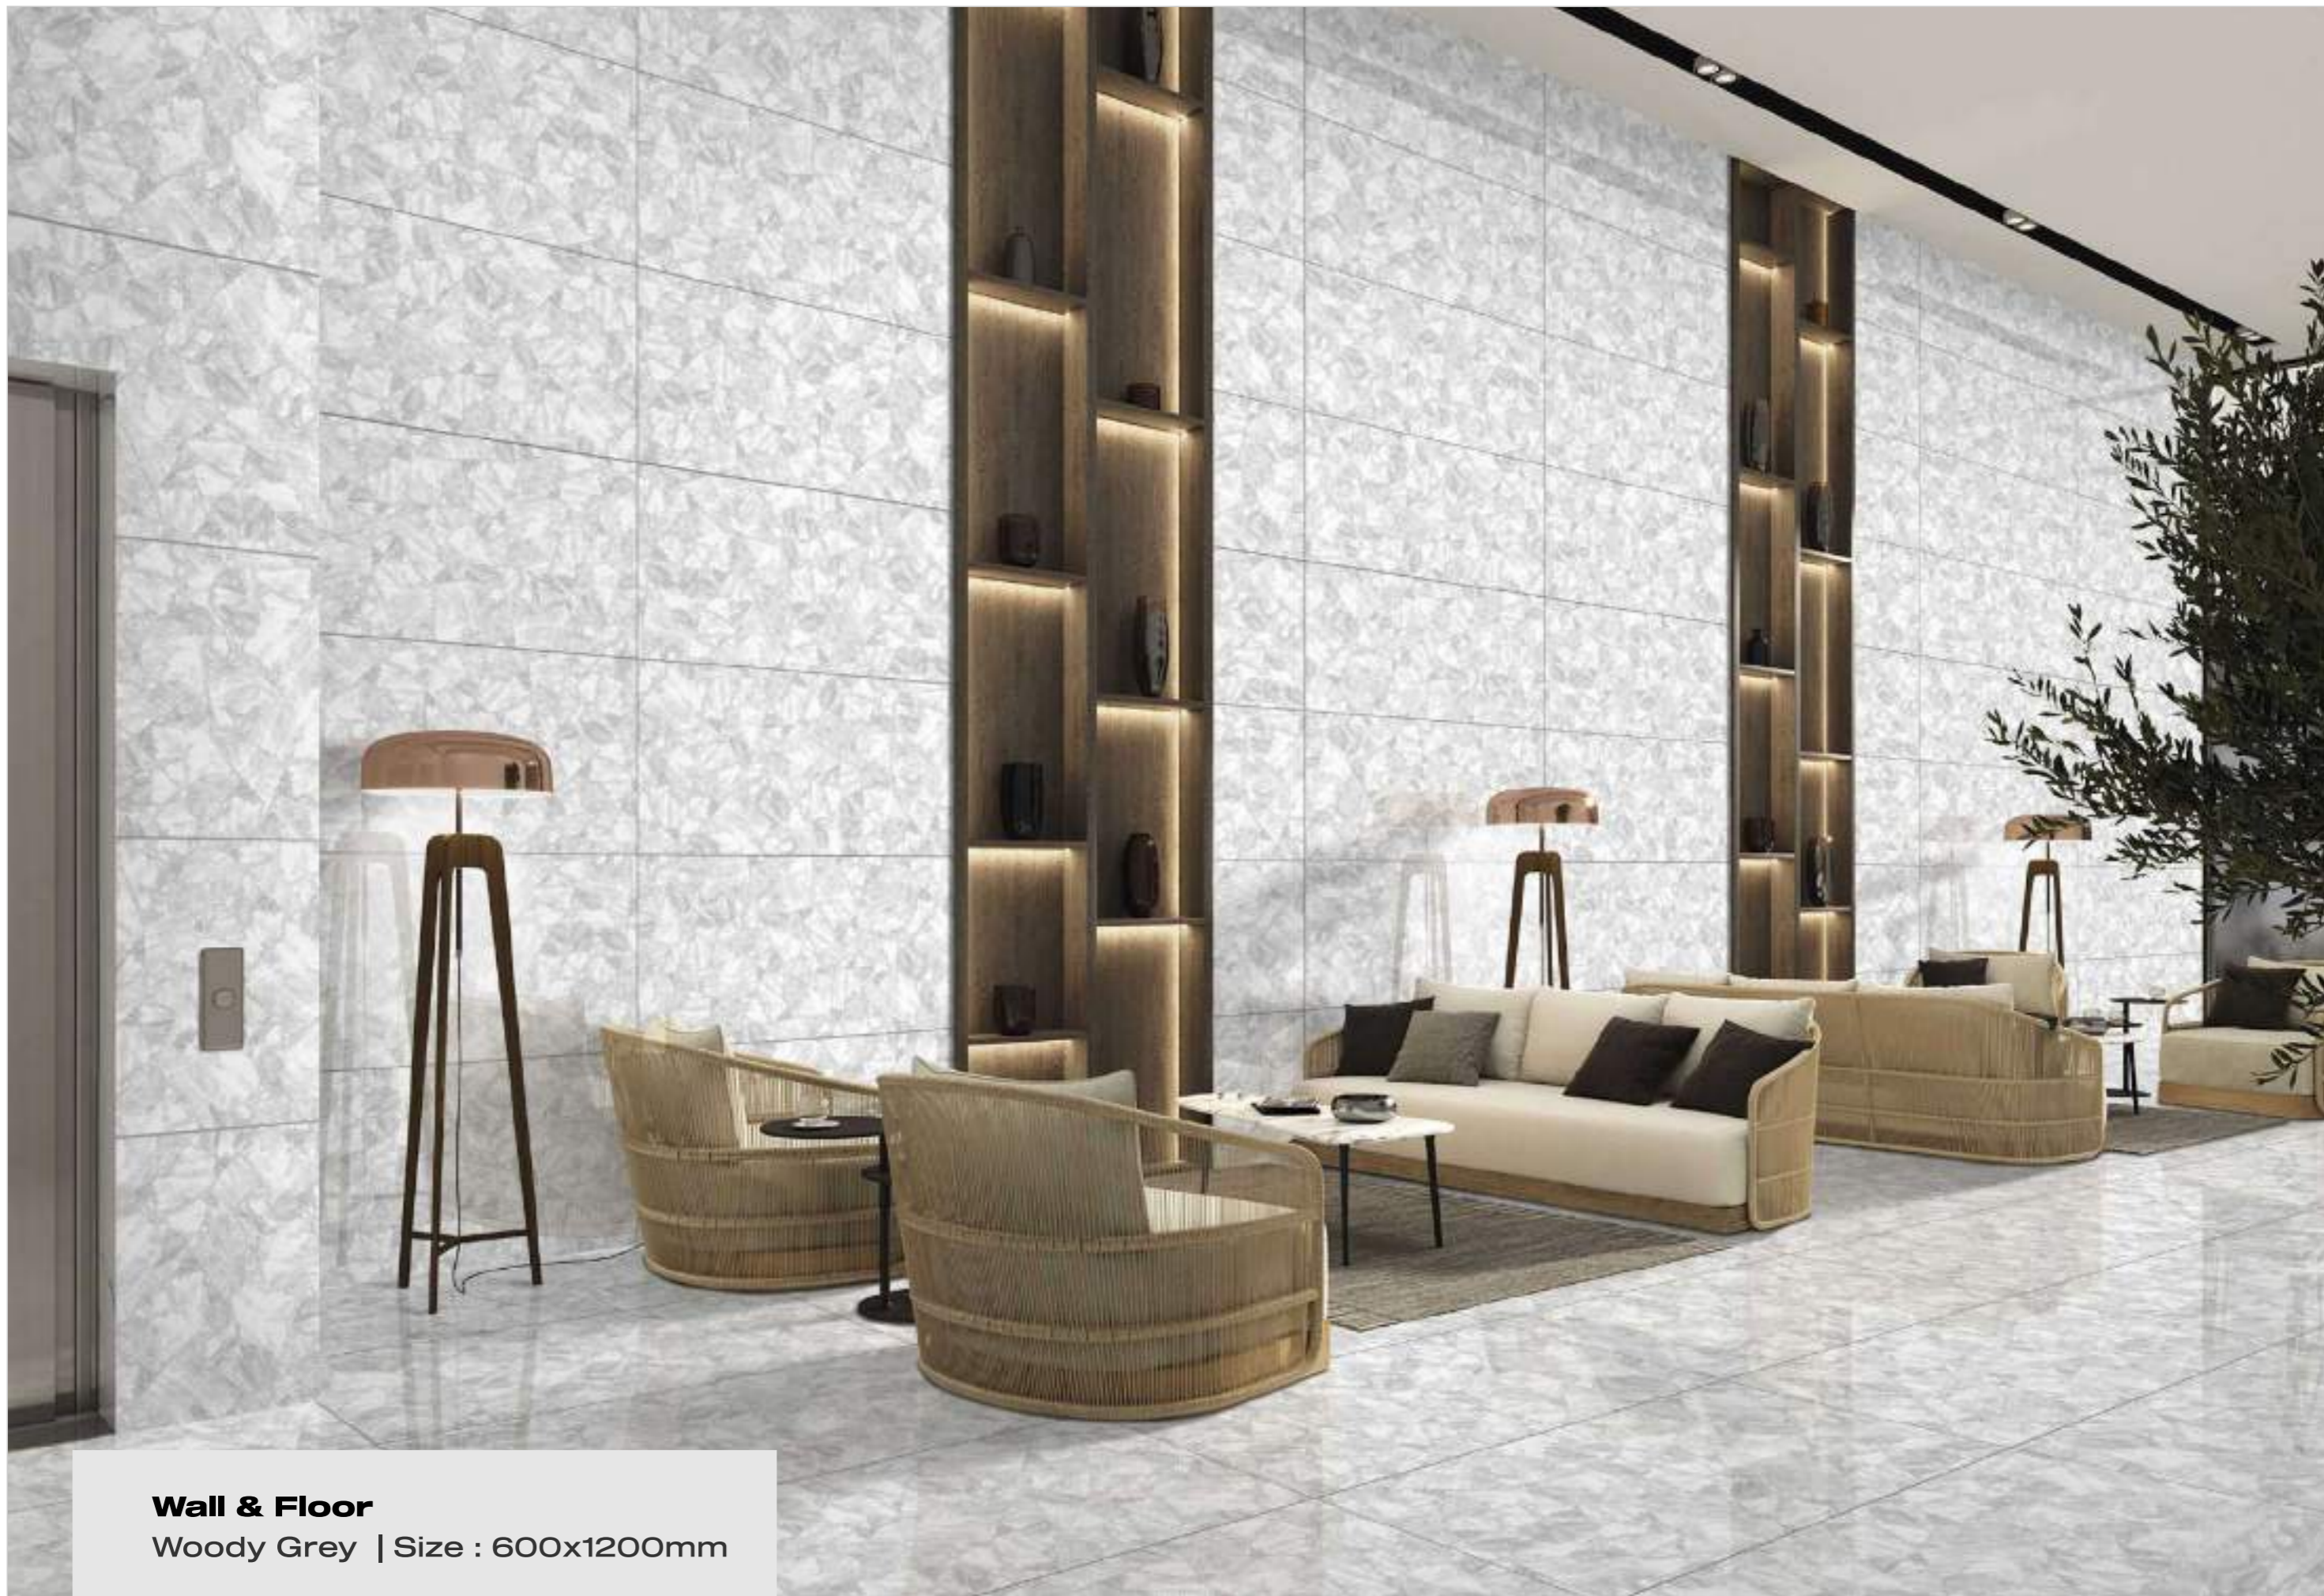

Wall & Floor

Woody Grey | Size : 600x1200mm