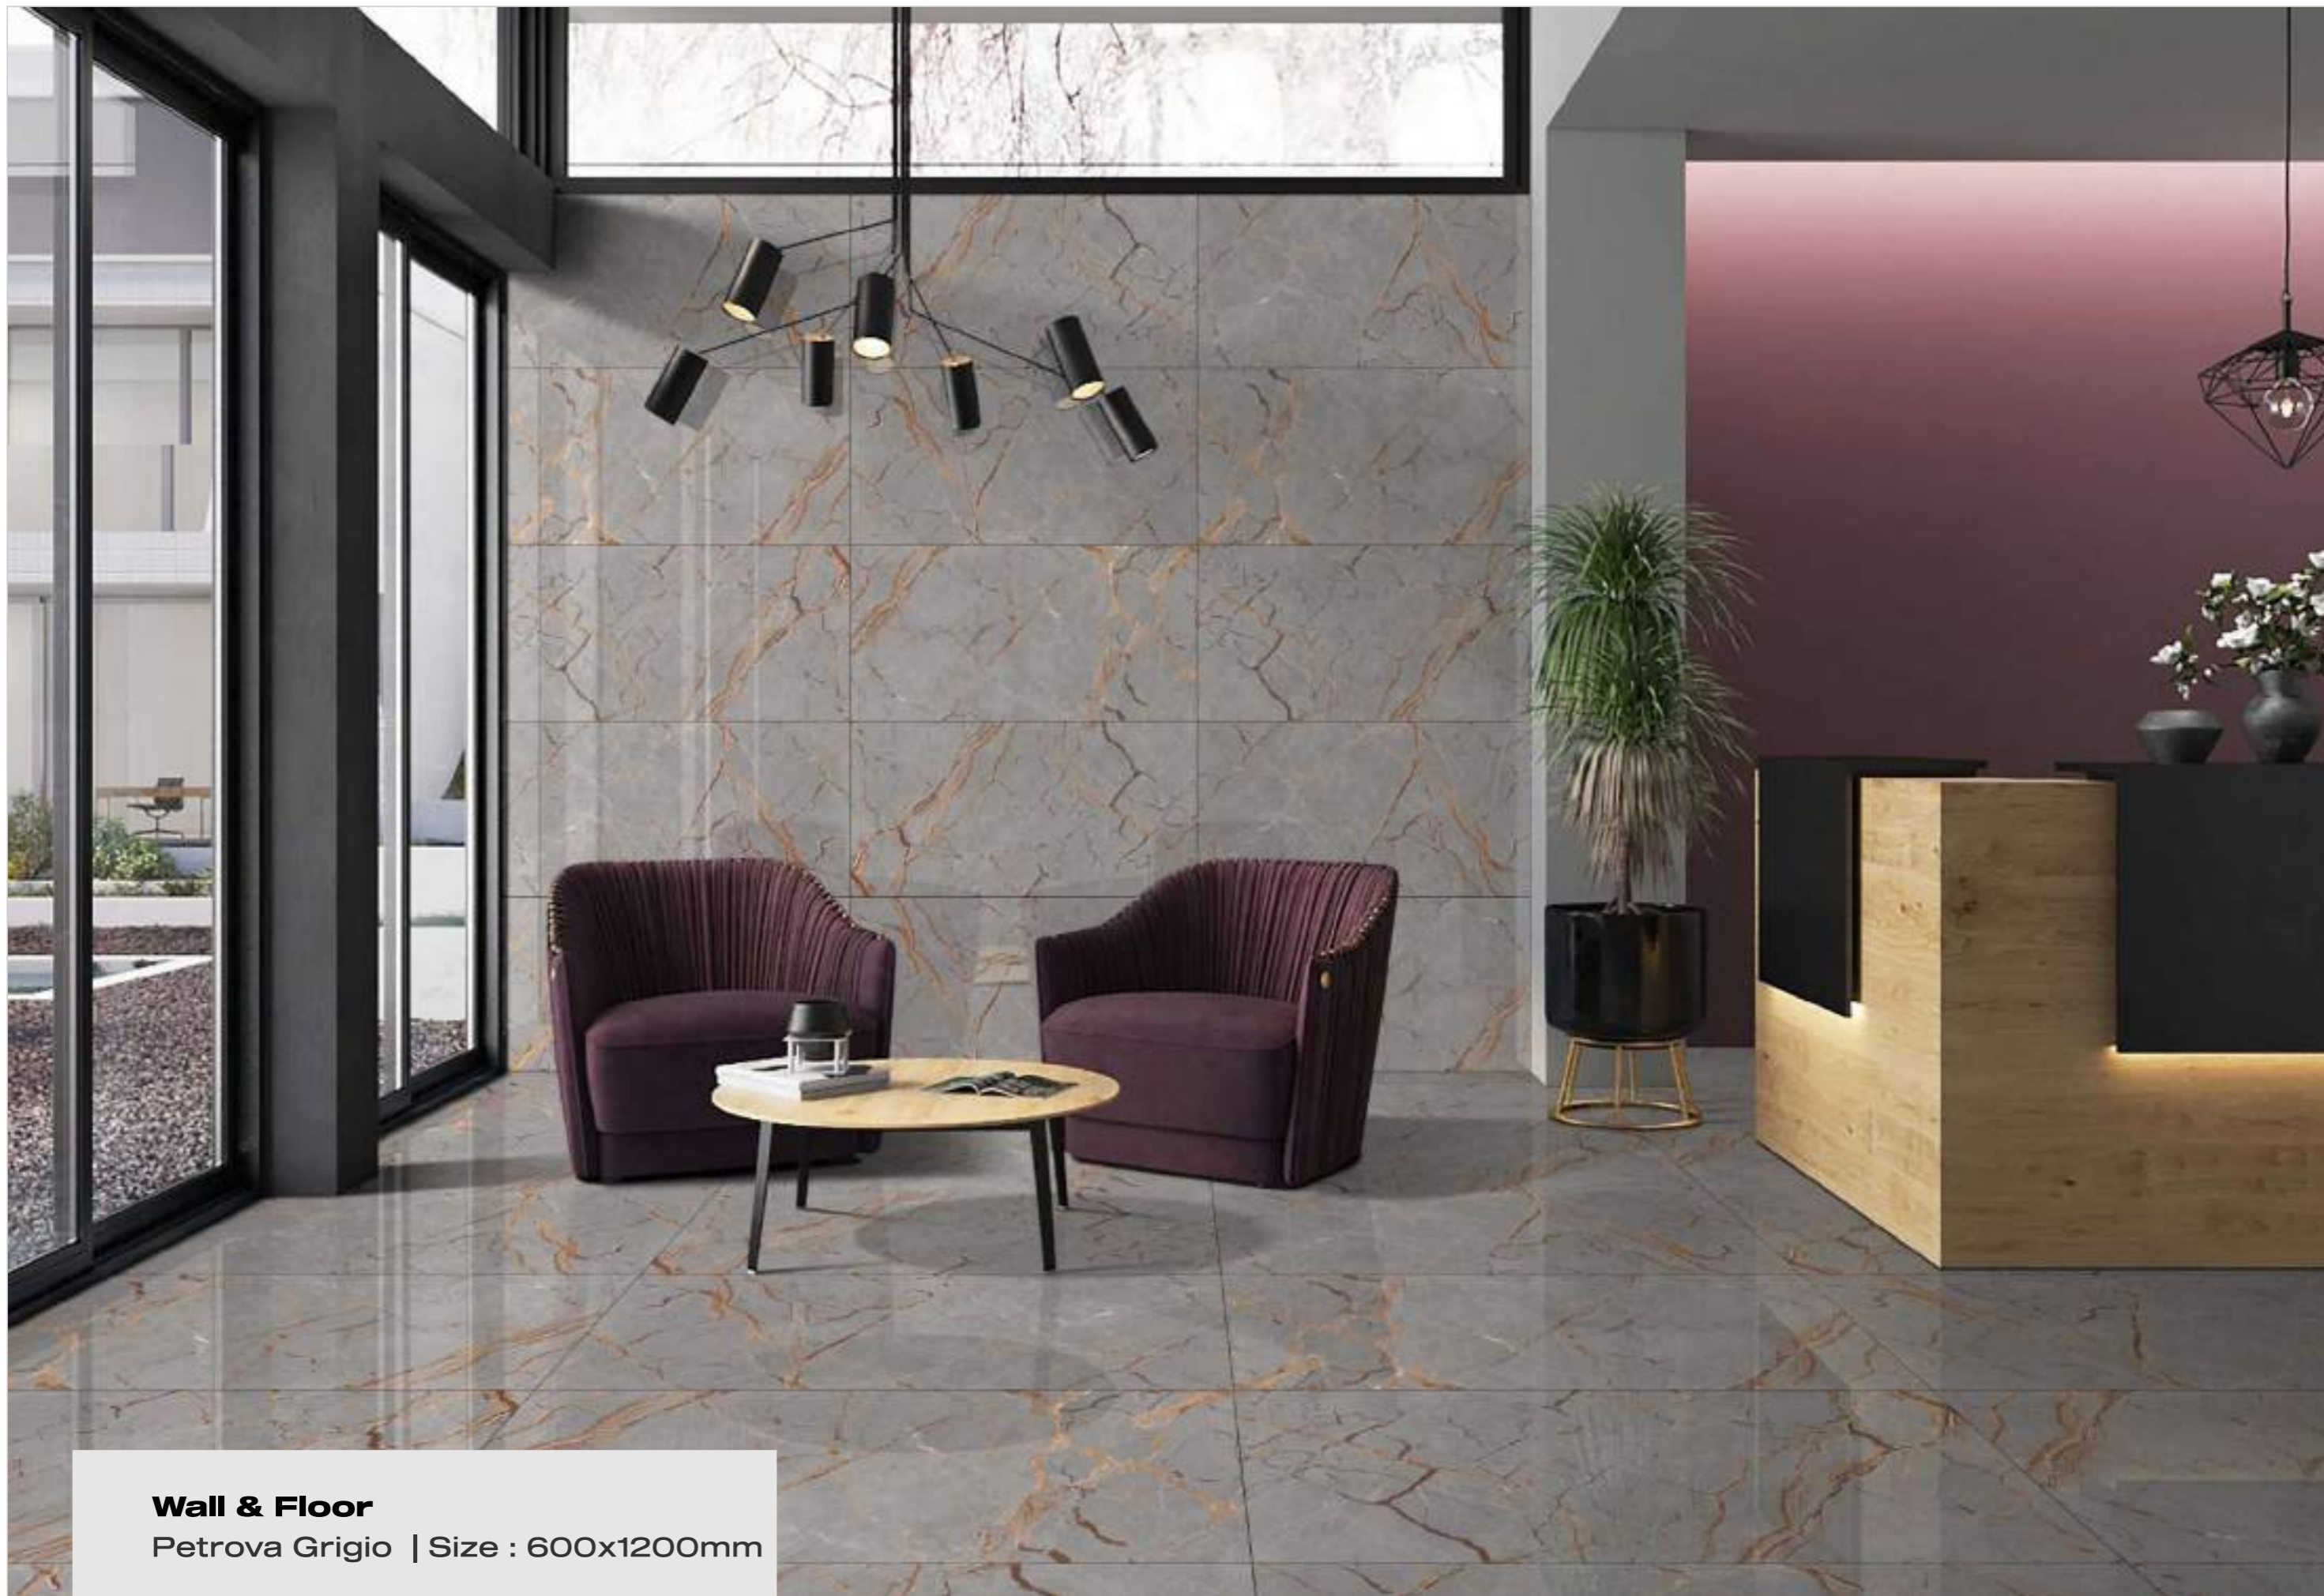

Wall & Floor

Petrova Grigio | Size : 600x1200mm