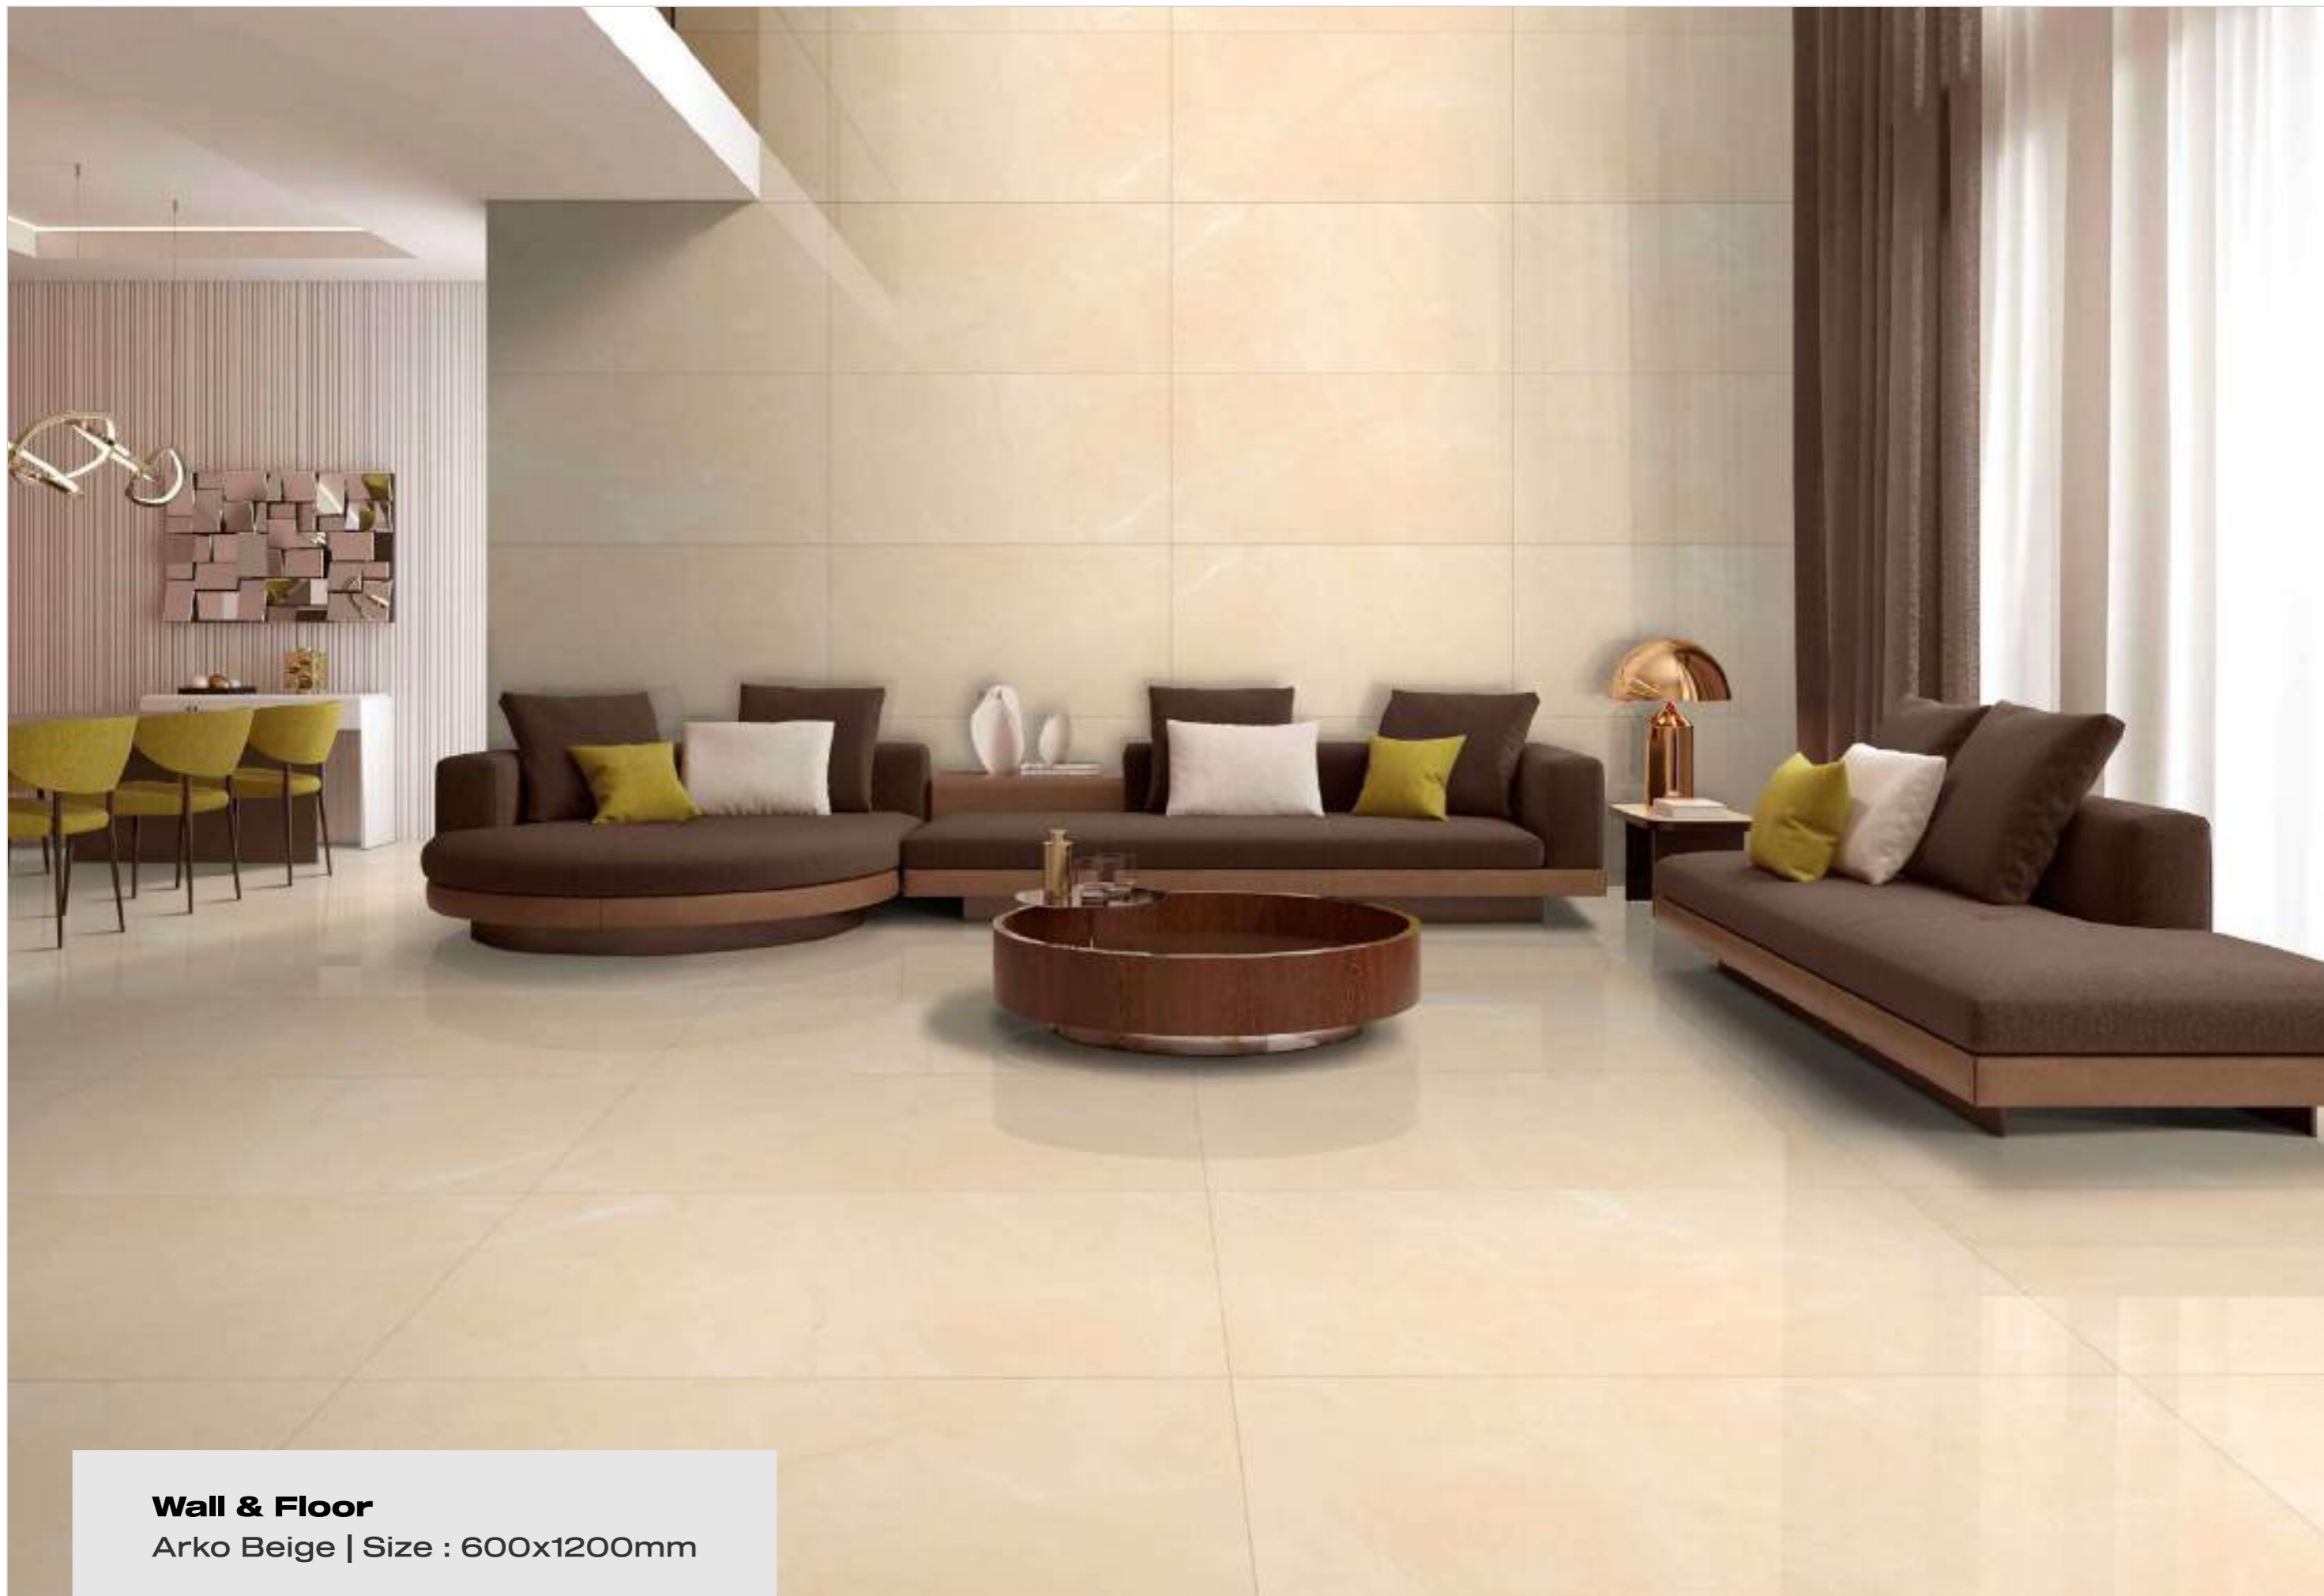

R1

R2

R3

R4

APPLICATION AREAS

Wall & Floor

Arko Beige | Size : 600x1200mm

600x
1200mm