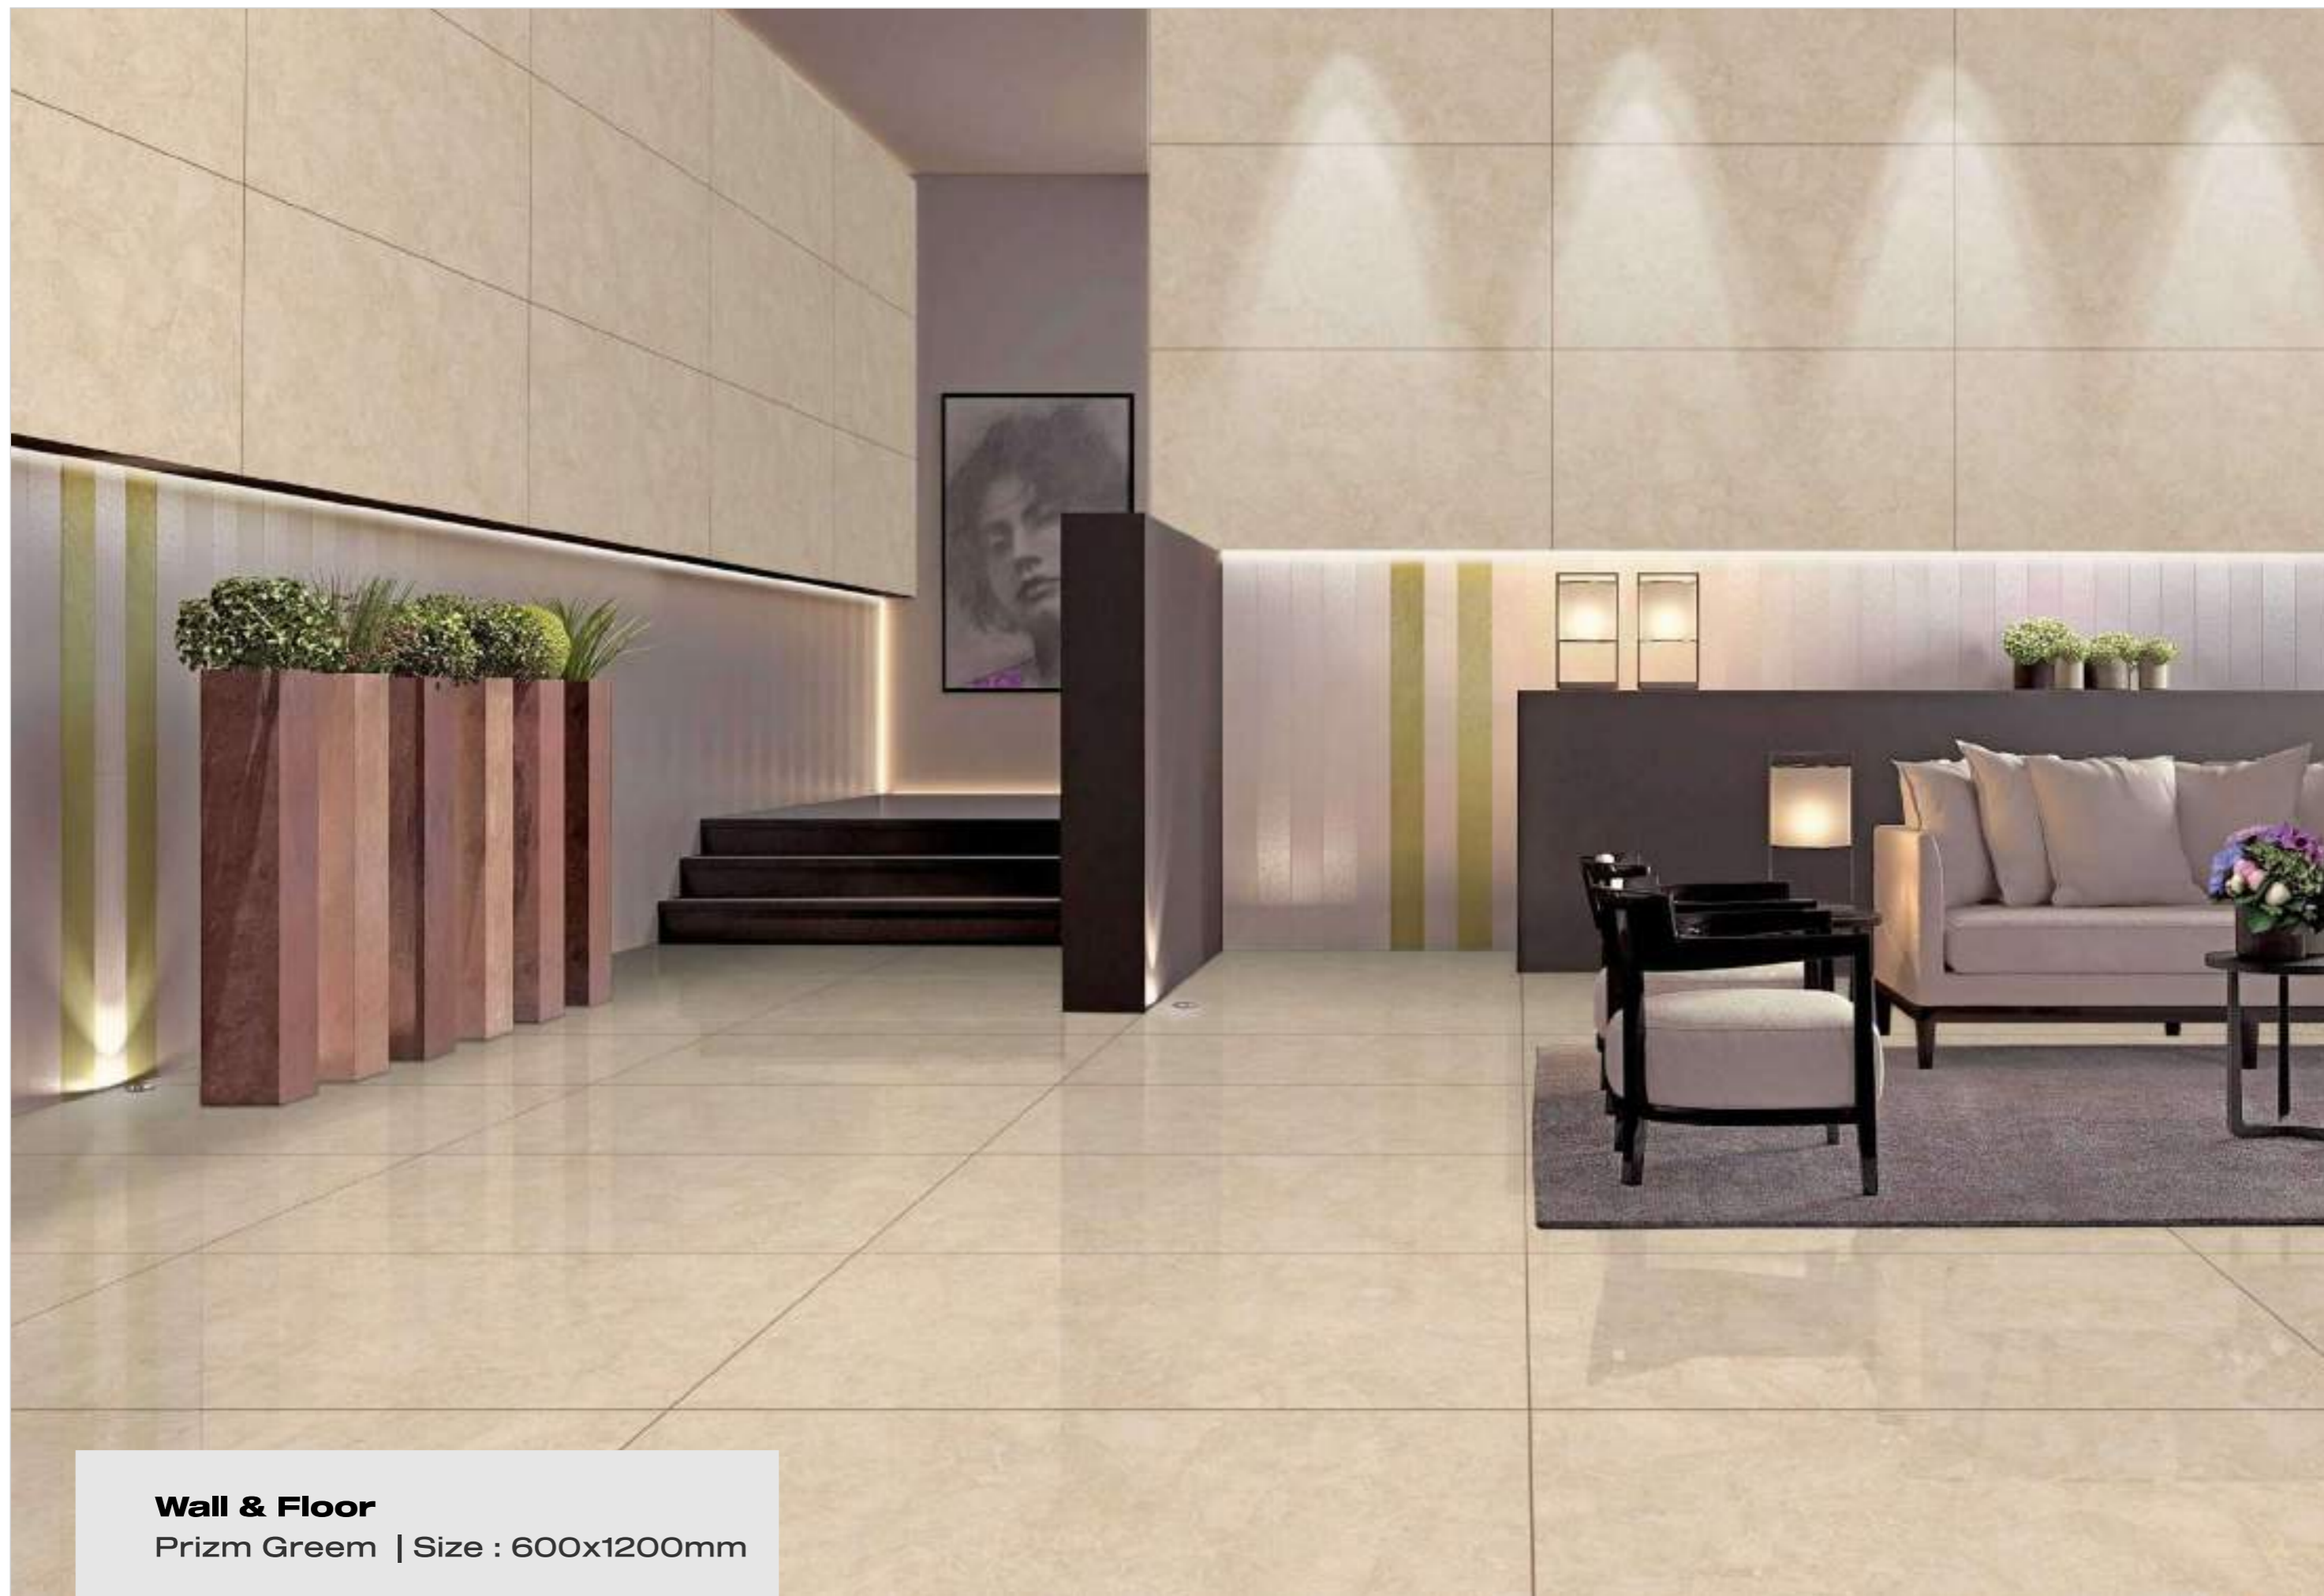

Wall & Floor

Prizm Greem | Size : 600x1200mm