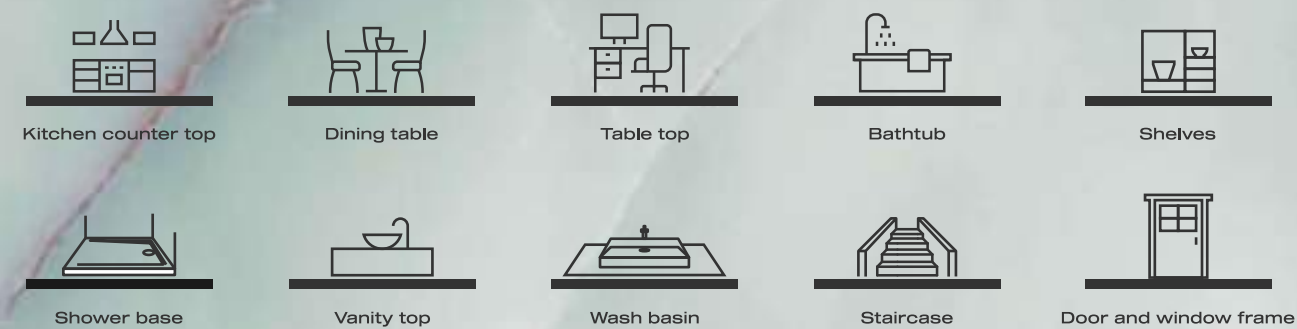

APPLICATION AREAS