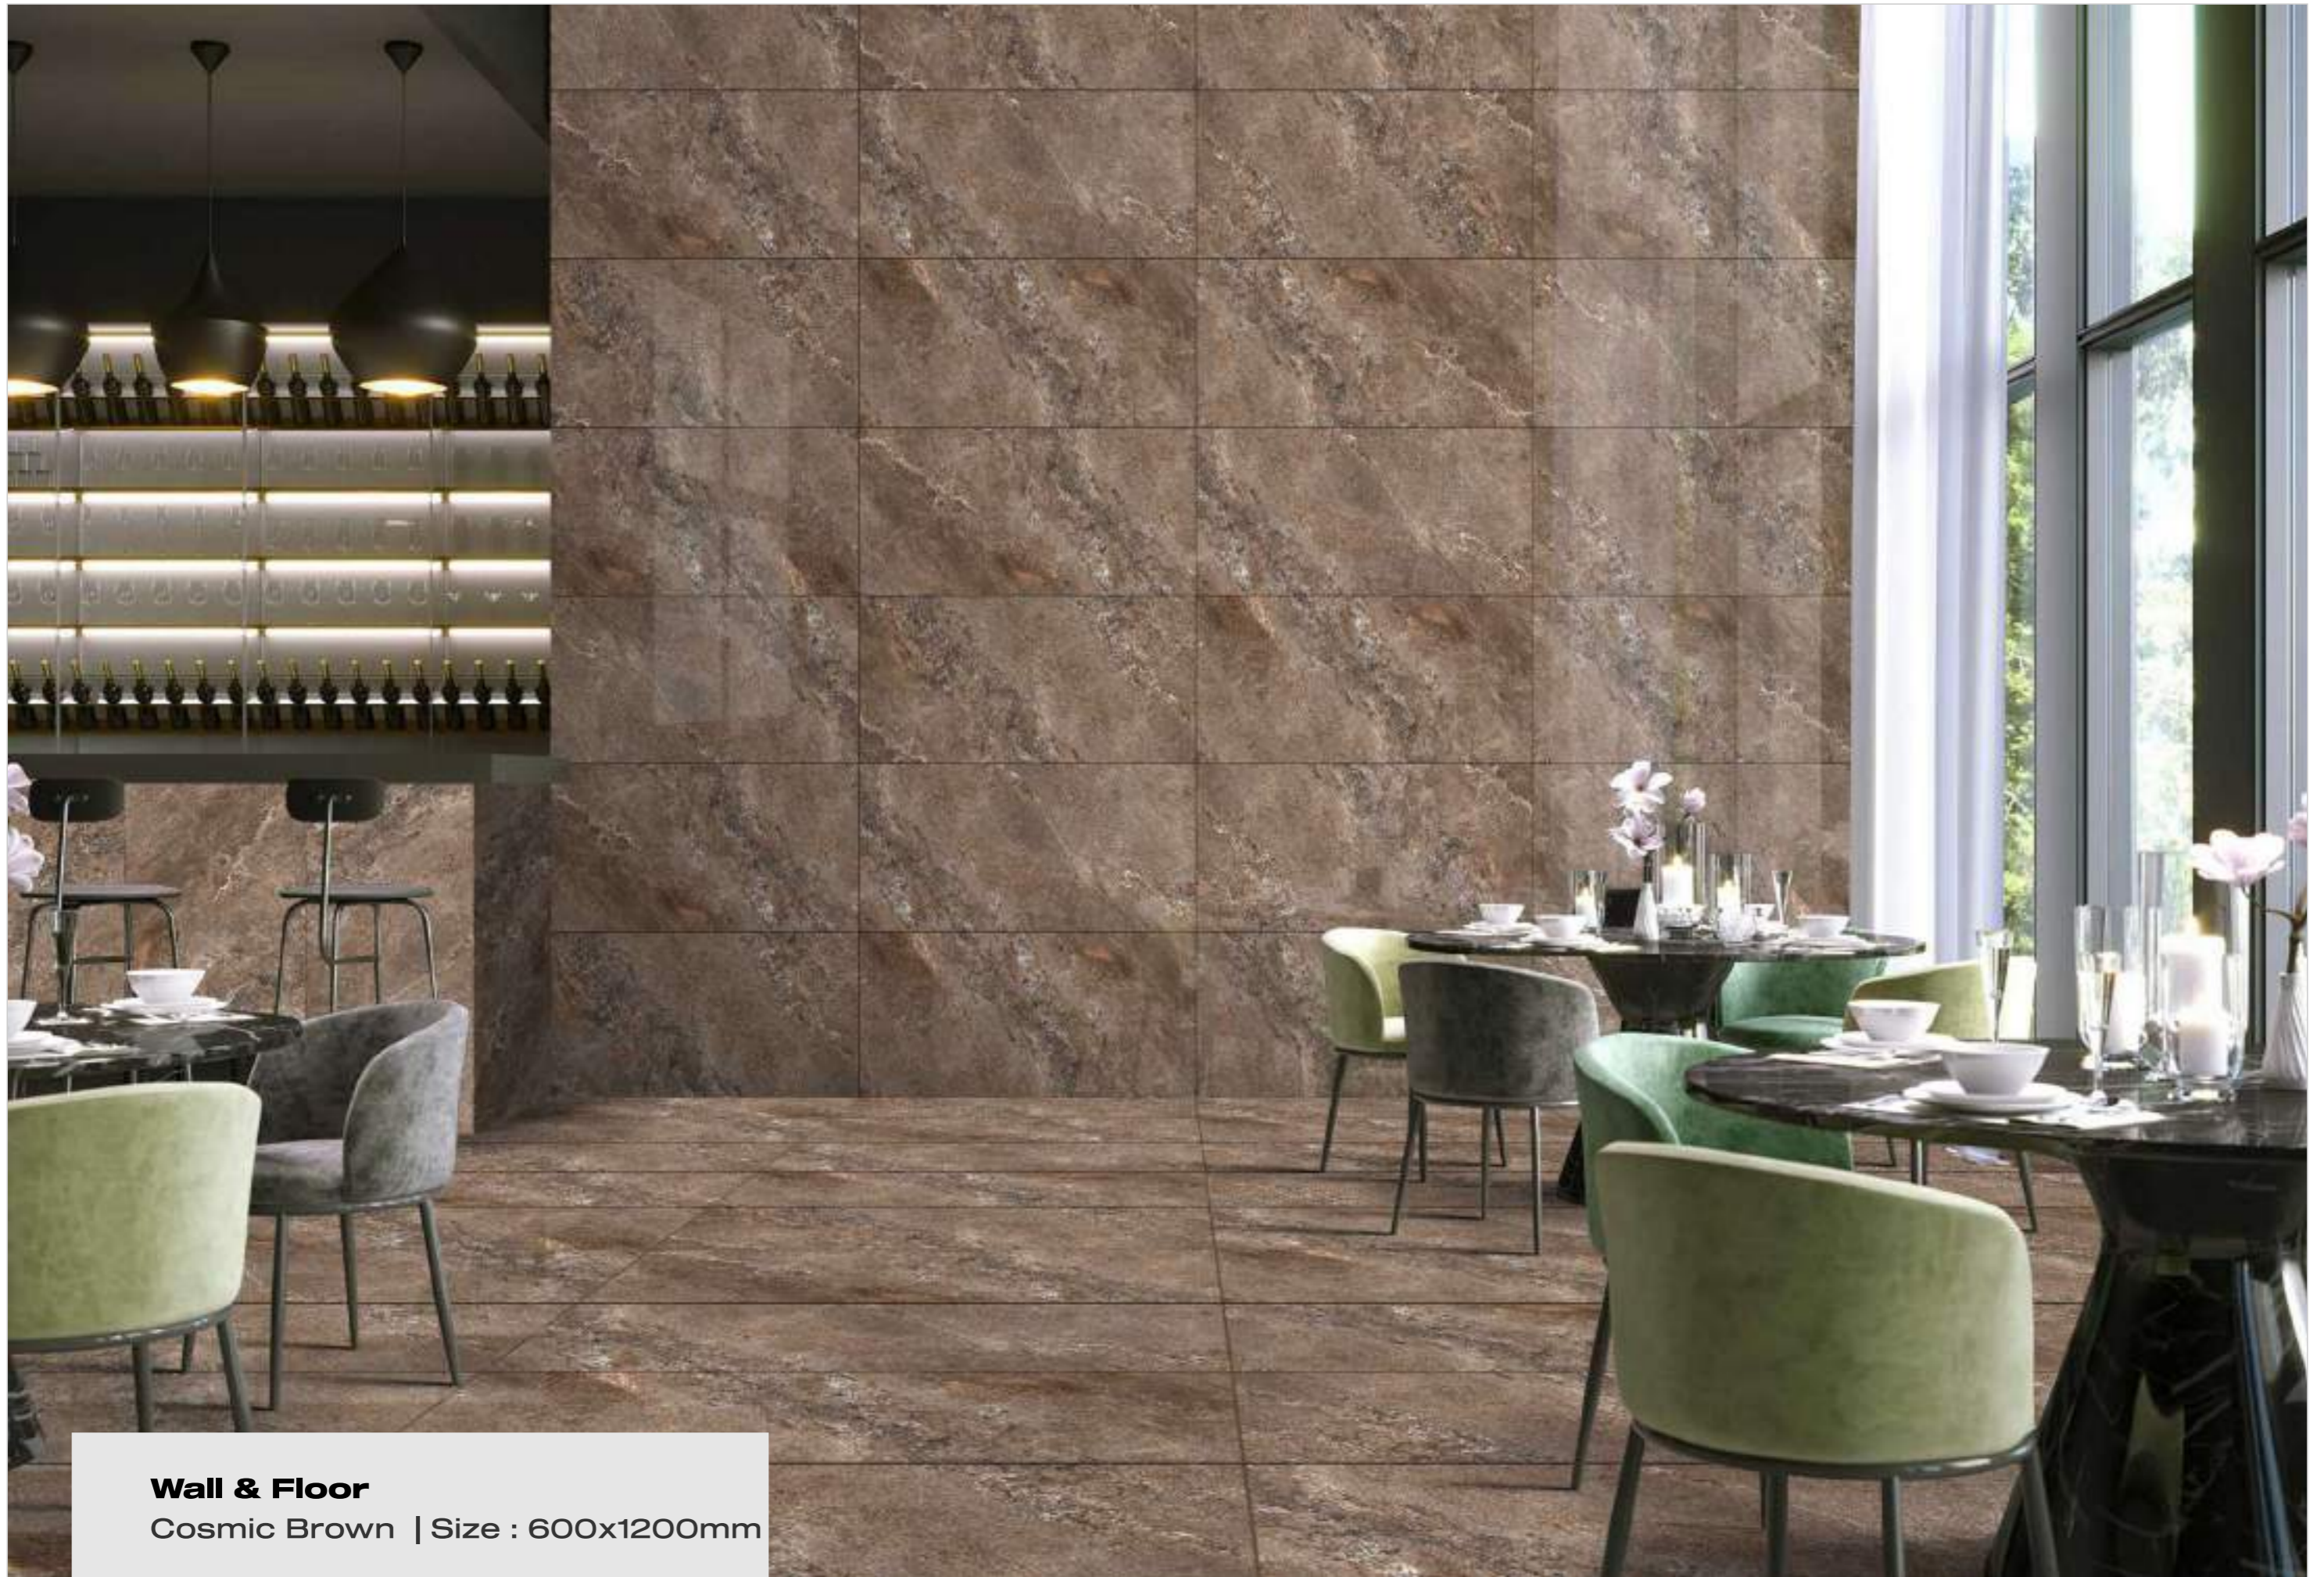

Staircase

Door and window frame

Dining table

Shelves

Table top

www.simonzatile.com

Wall & Floor

Cosmic Brown | Size : 600x1200mm