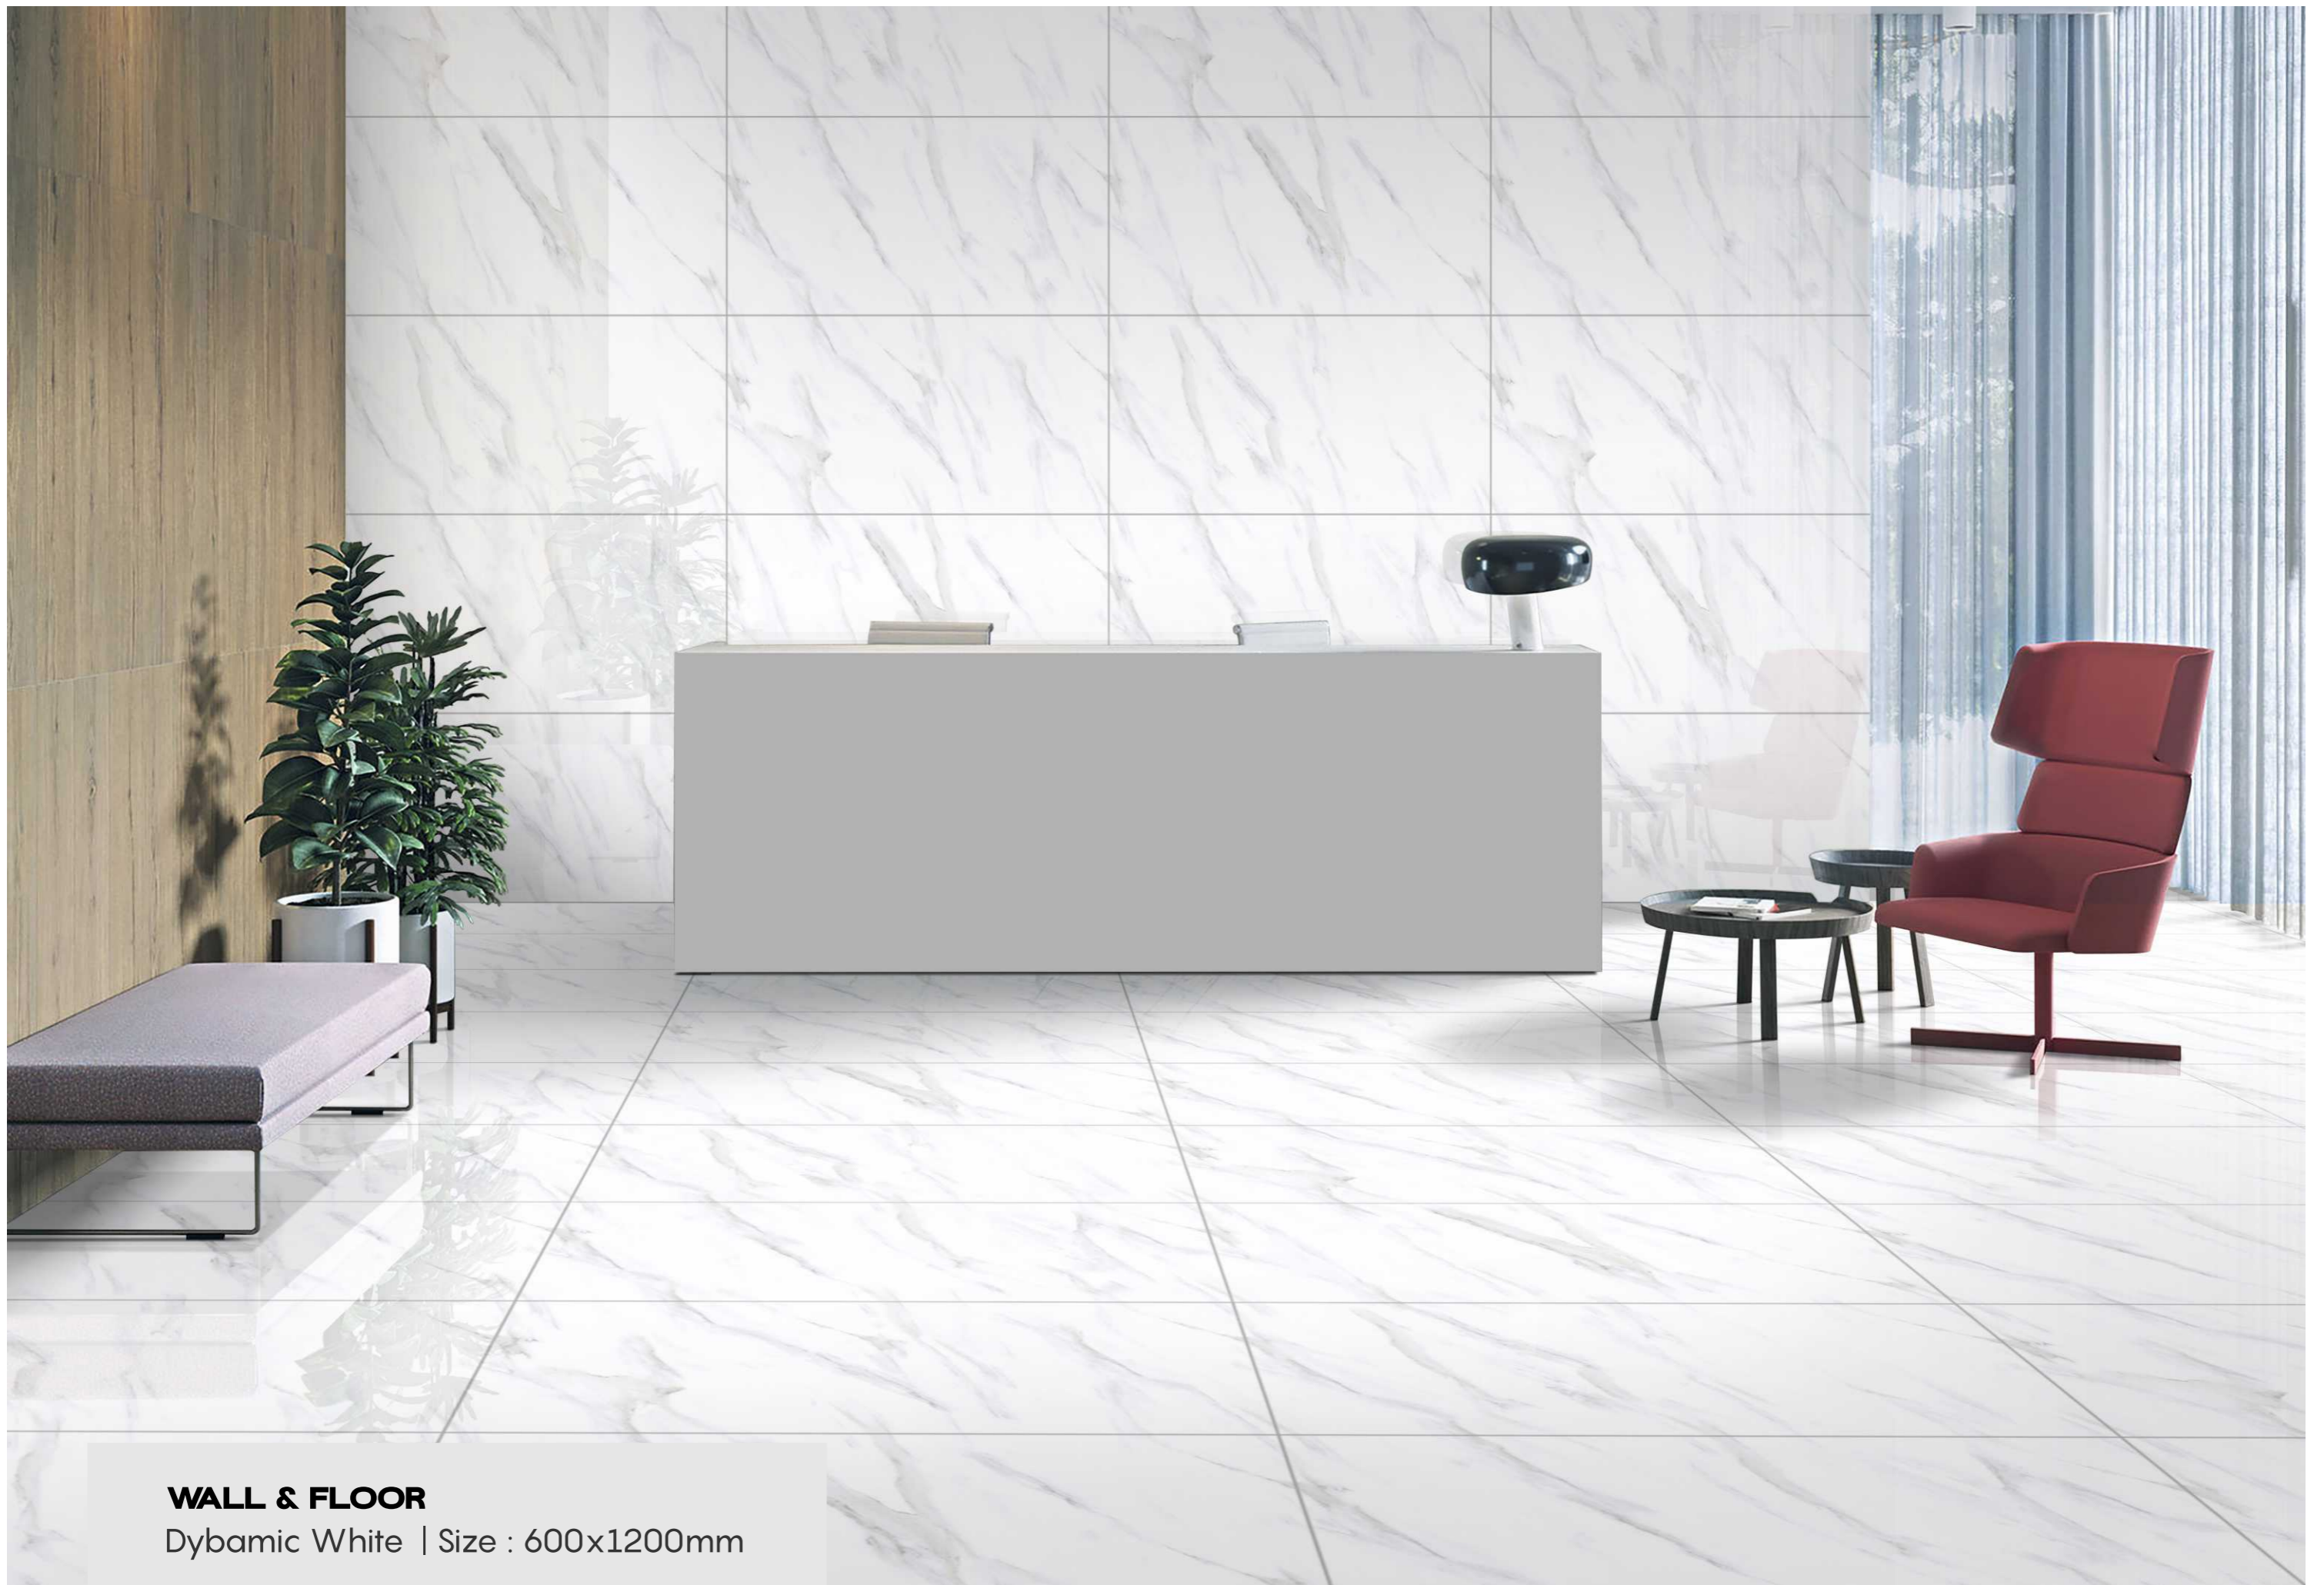

WALL & FLOOR

Dybamic White | Size : 600x1200mm