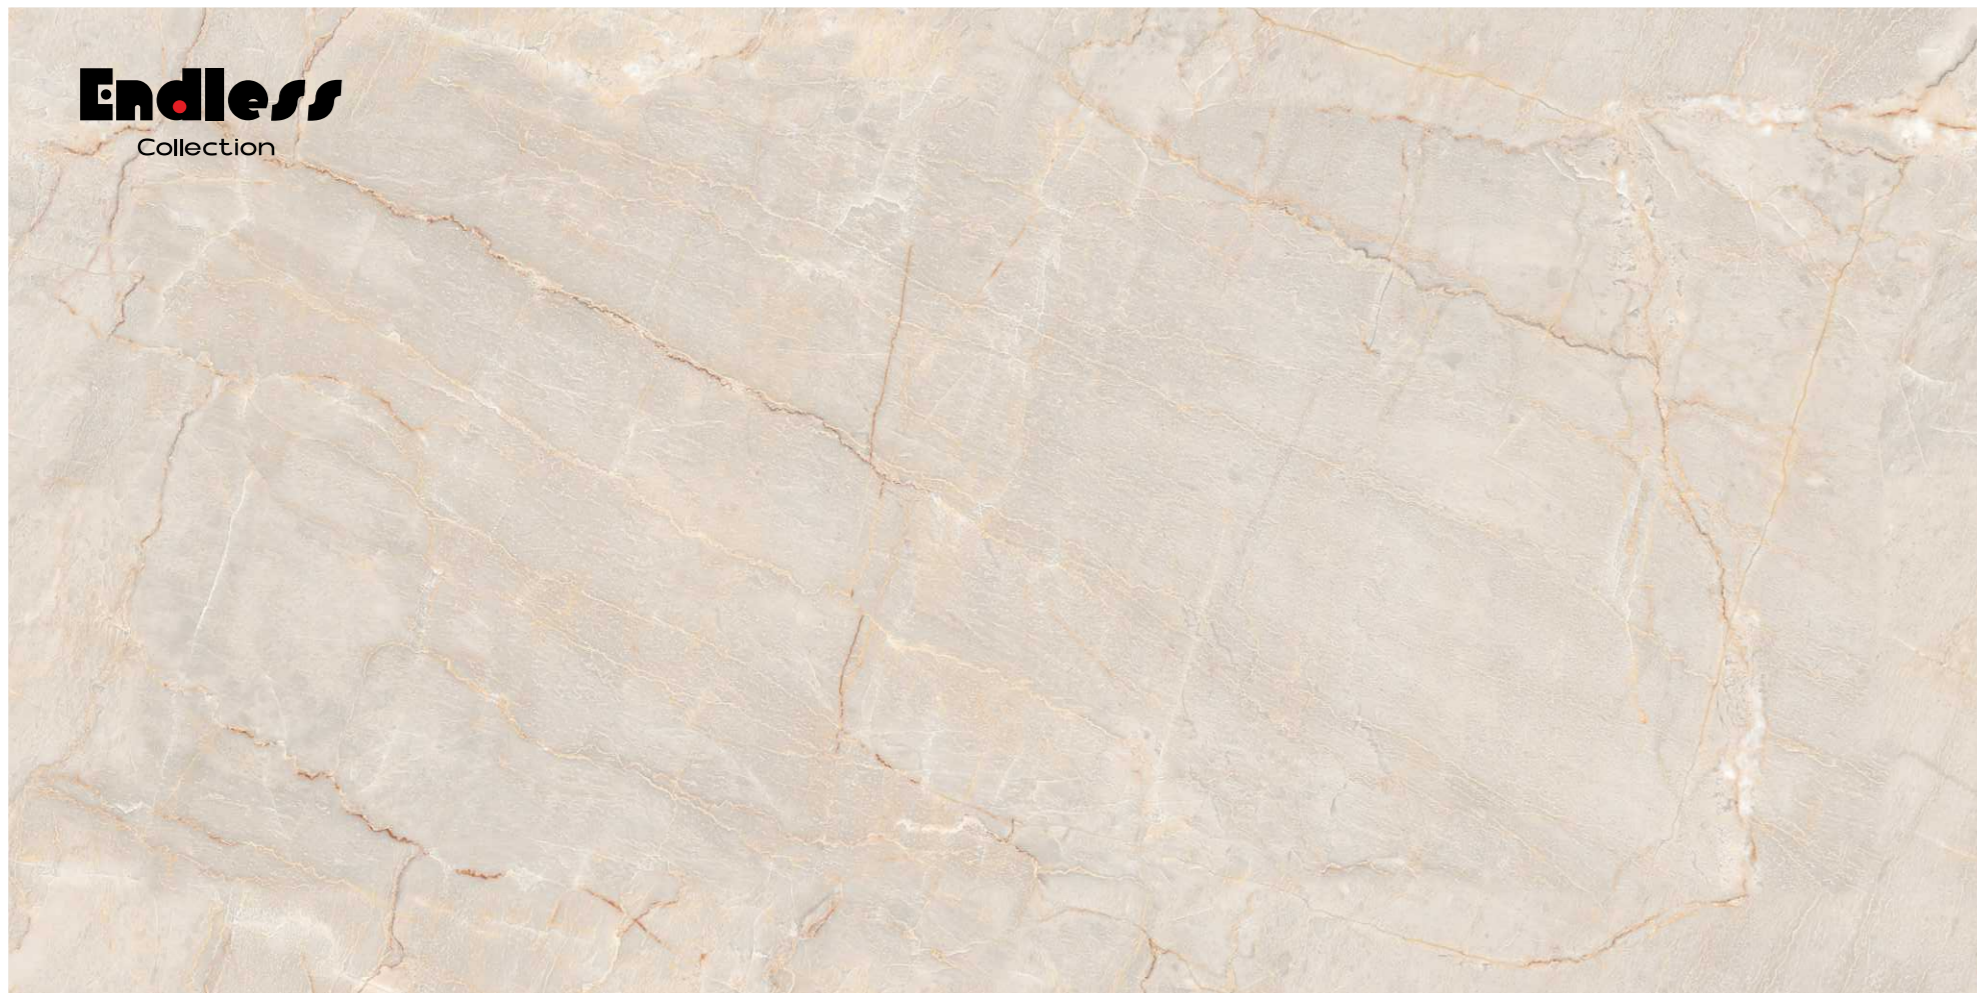

Simonza®
New ERA of digital tiles

COLON BEIGE

Size : 600x1200mm | Thickness : 8.5mm
Surface : Endless Glossy

APPLICATION AREAS

- Kitchen counter top
- Bathtub
- Wash basin
- Shower base
- Staircase
- Door and window frame
- Dining table
- Shelves
- Table top