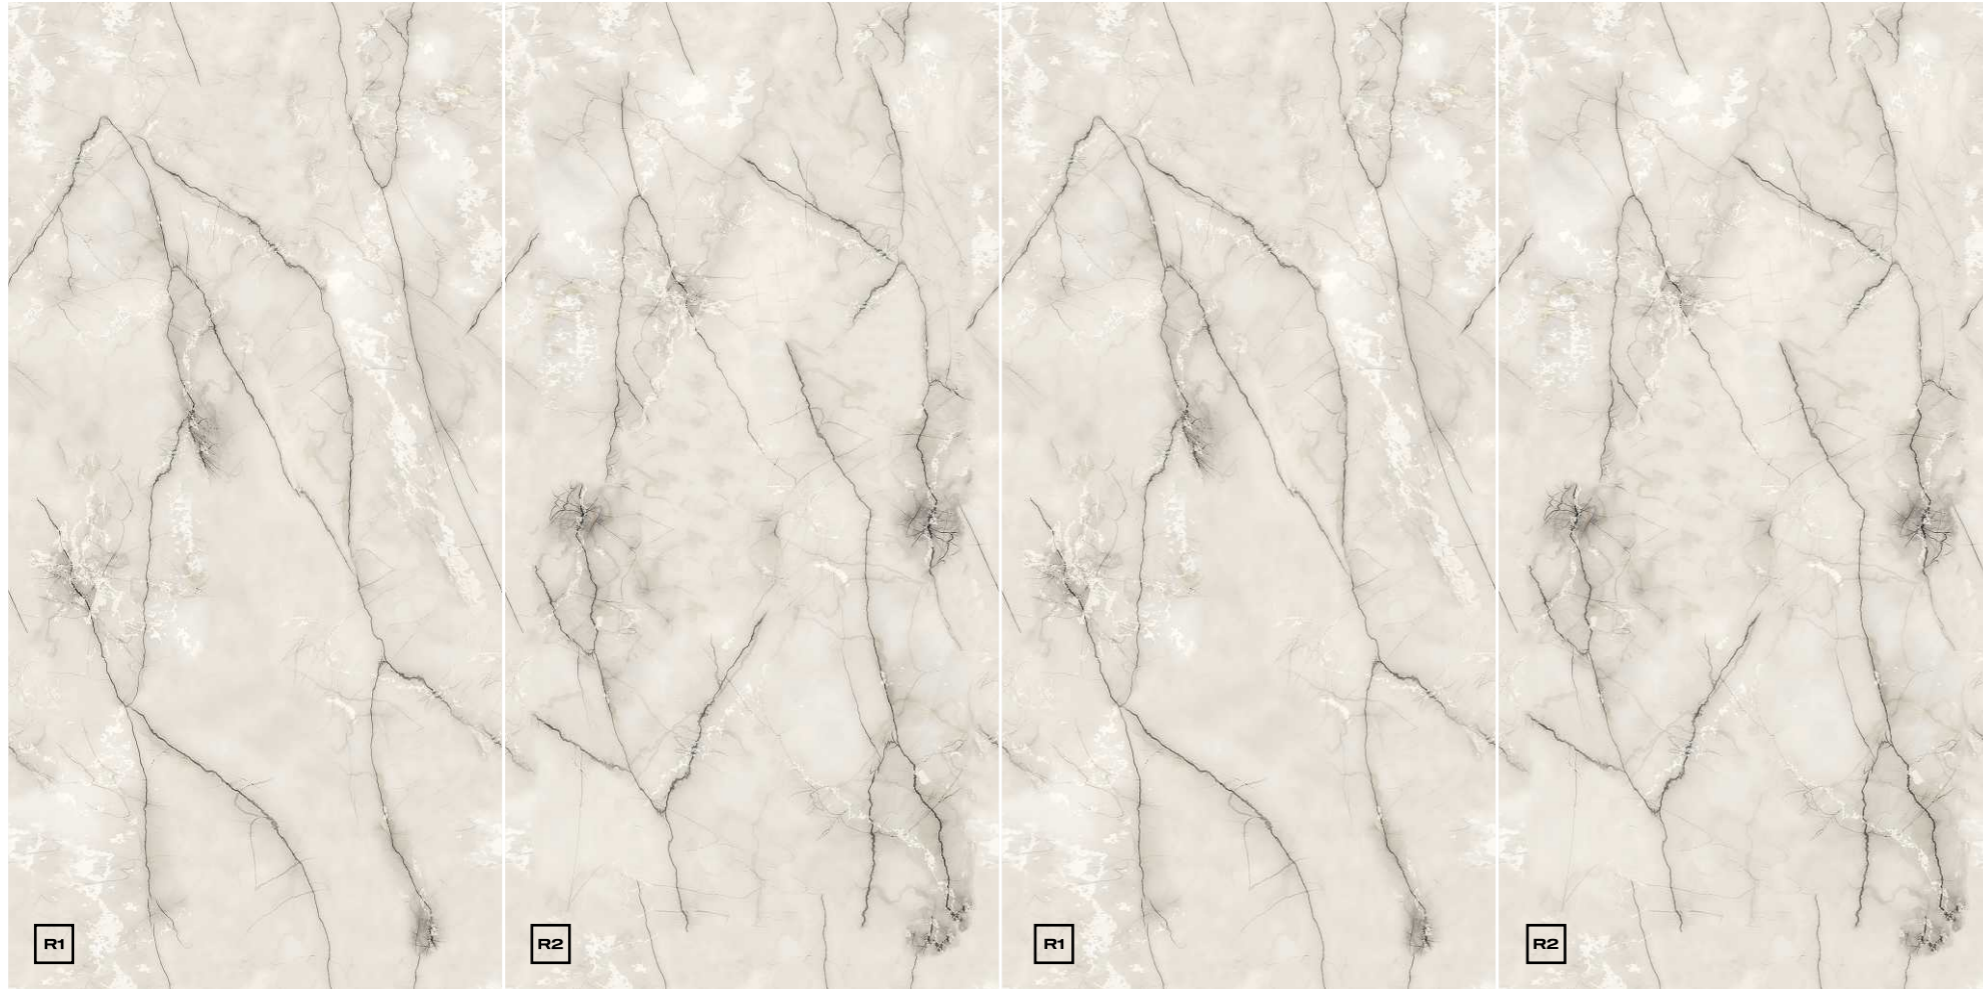

Simonza®
New ERA of digital tiles

ANTIQUÉ GREY

Size : 600x1200mm | Thickness : 8.5mm
Surface : Endless Glossy

APPLICATION AREAS

- Kitchen counter top
- Bathtub
- Wash basin
- Shower base
- Staircase
- Door and window frame
- Dining table
- Shelves
- Table top