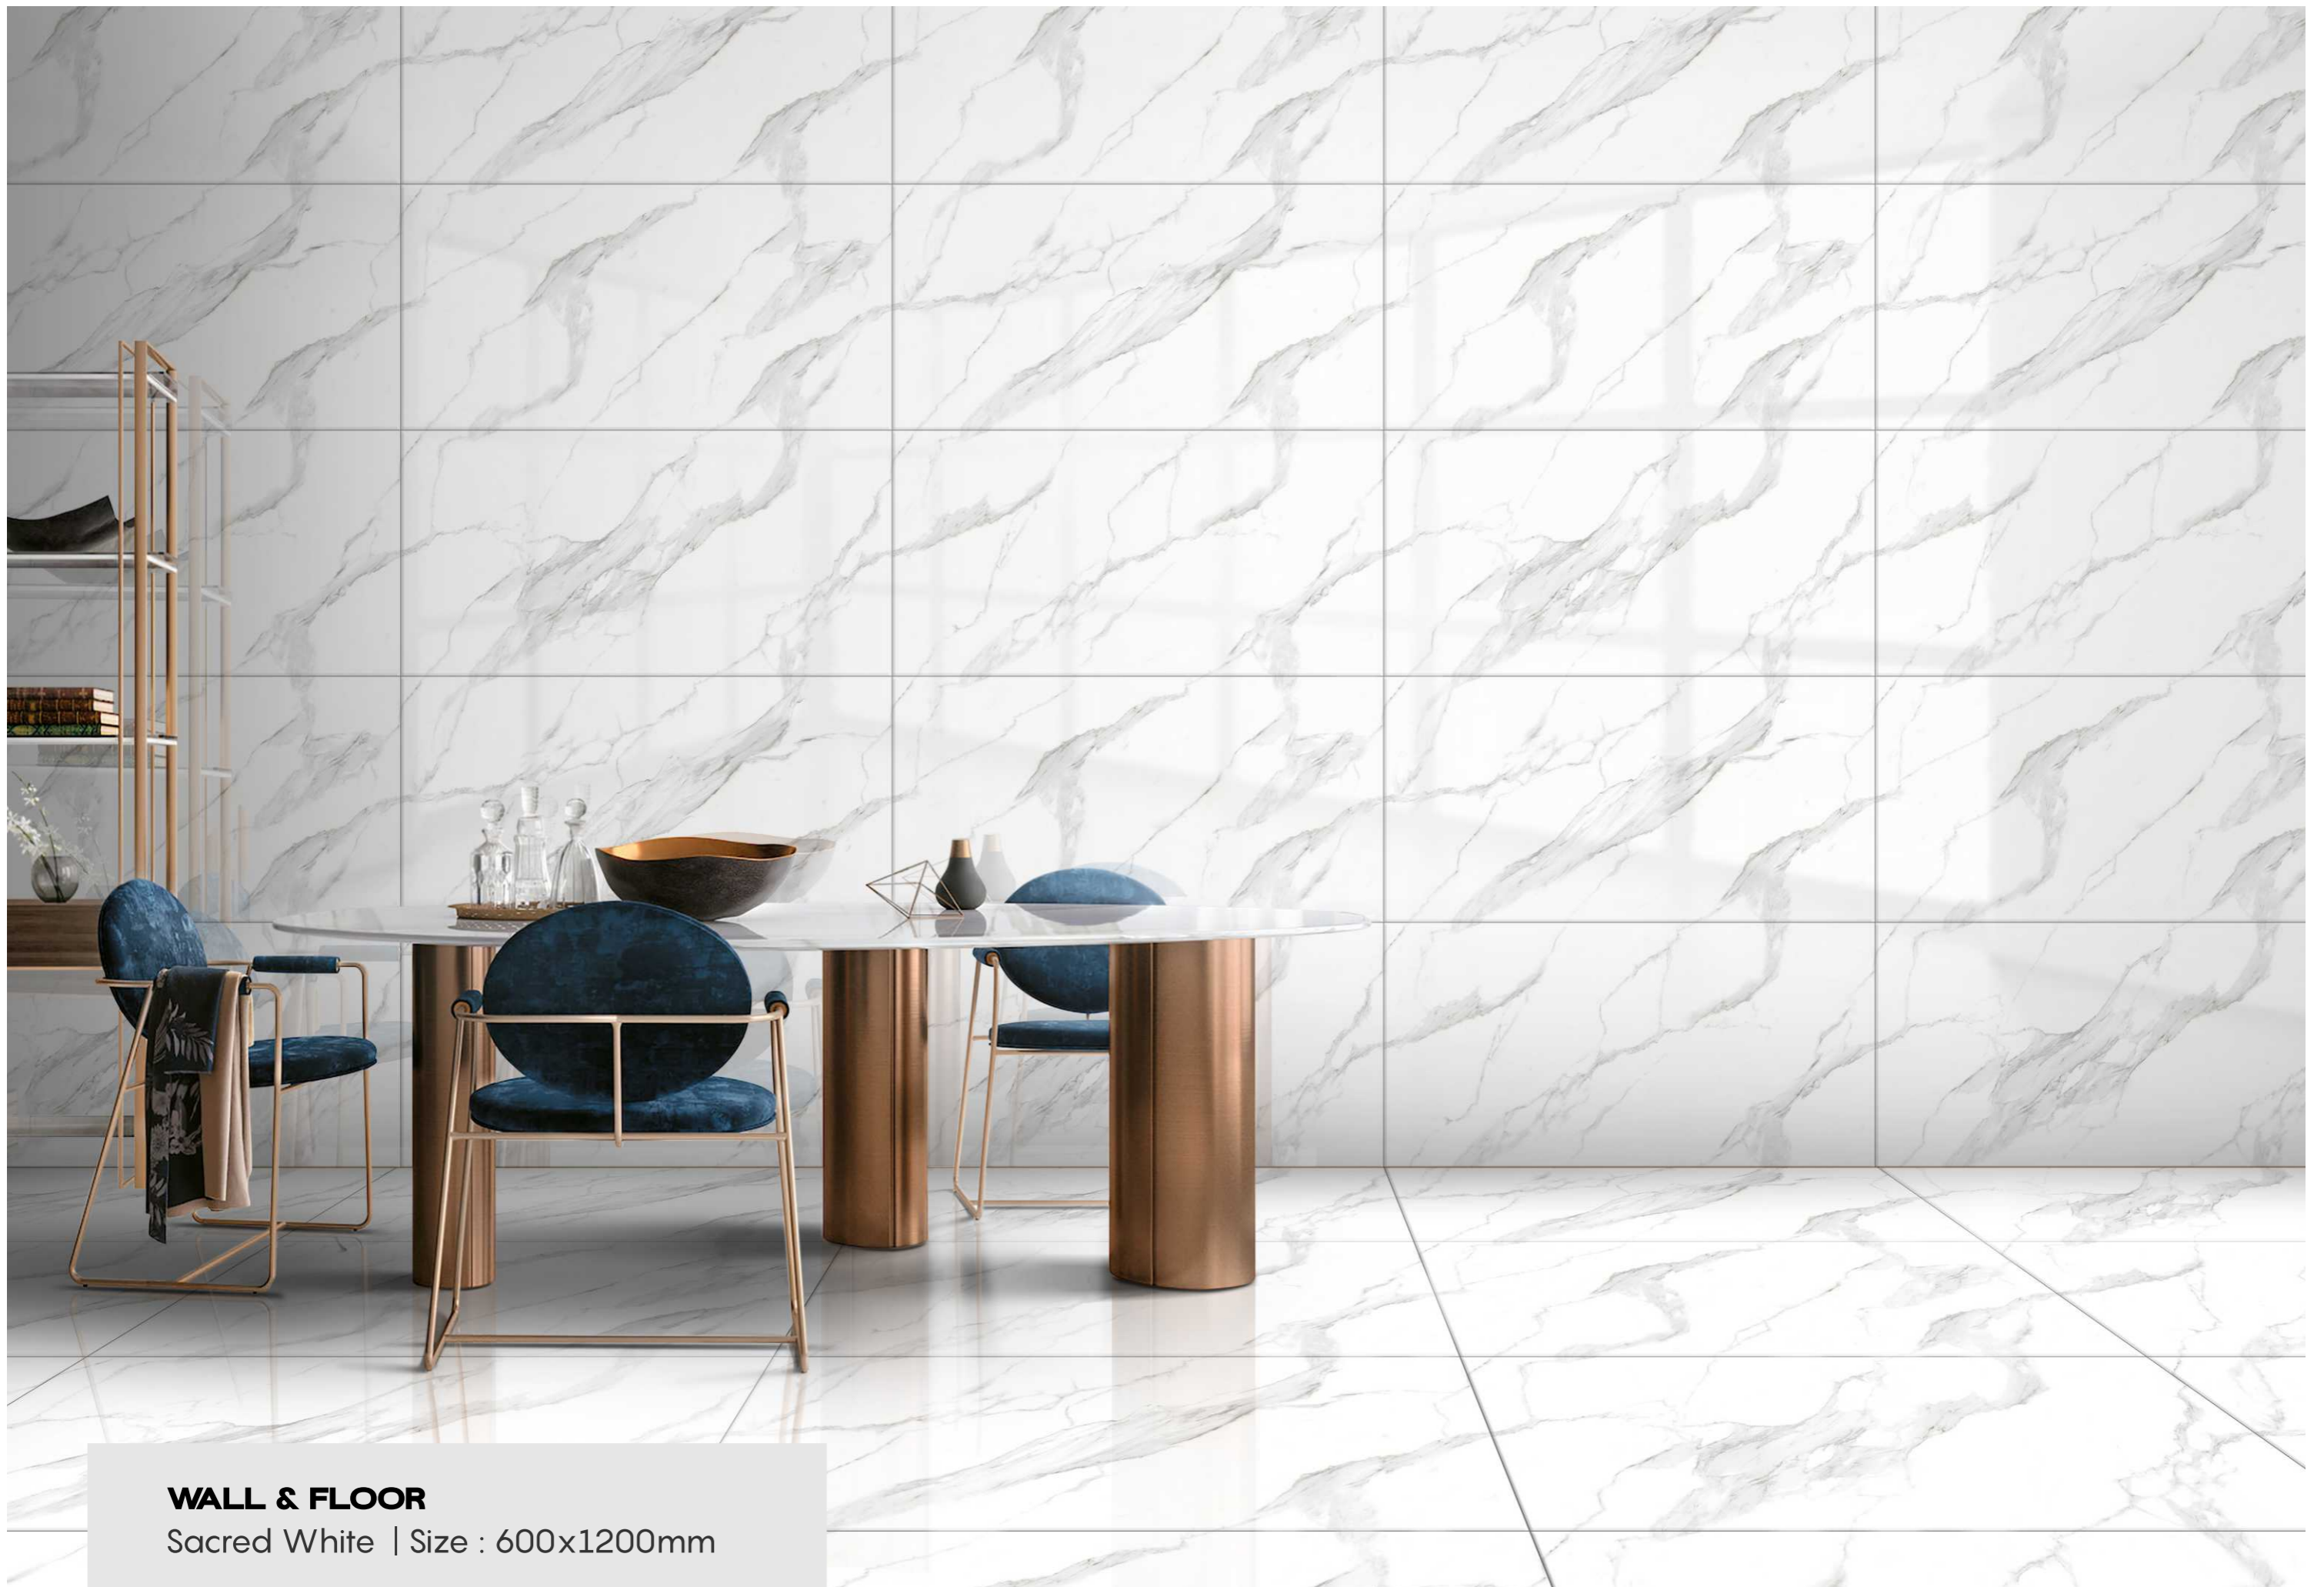

**FLOOR**

Rapido Onyx | Size : 600x1200mm

**SACRED WHITE**

Size : 600x1200mm | Thickness : 8.5mm  
Surface : Endless Glossy

**APPLICATION AREAS**

-   
Kitchen counter top
-   
Bathtub
-   
Wash basin
-   
Shower base
-   
Staircase
-   
Door and window frame
-   
Dining table
-   
Shelves
-   
Table top