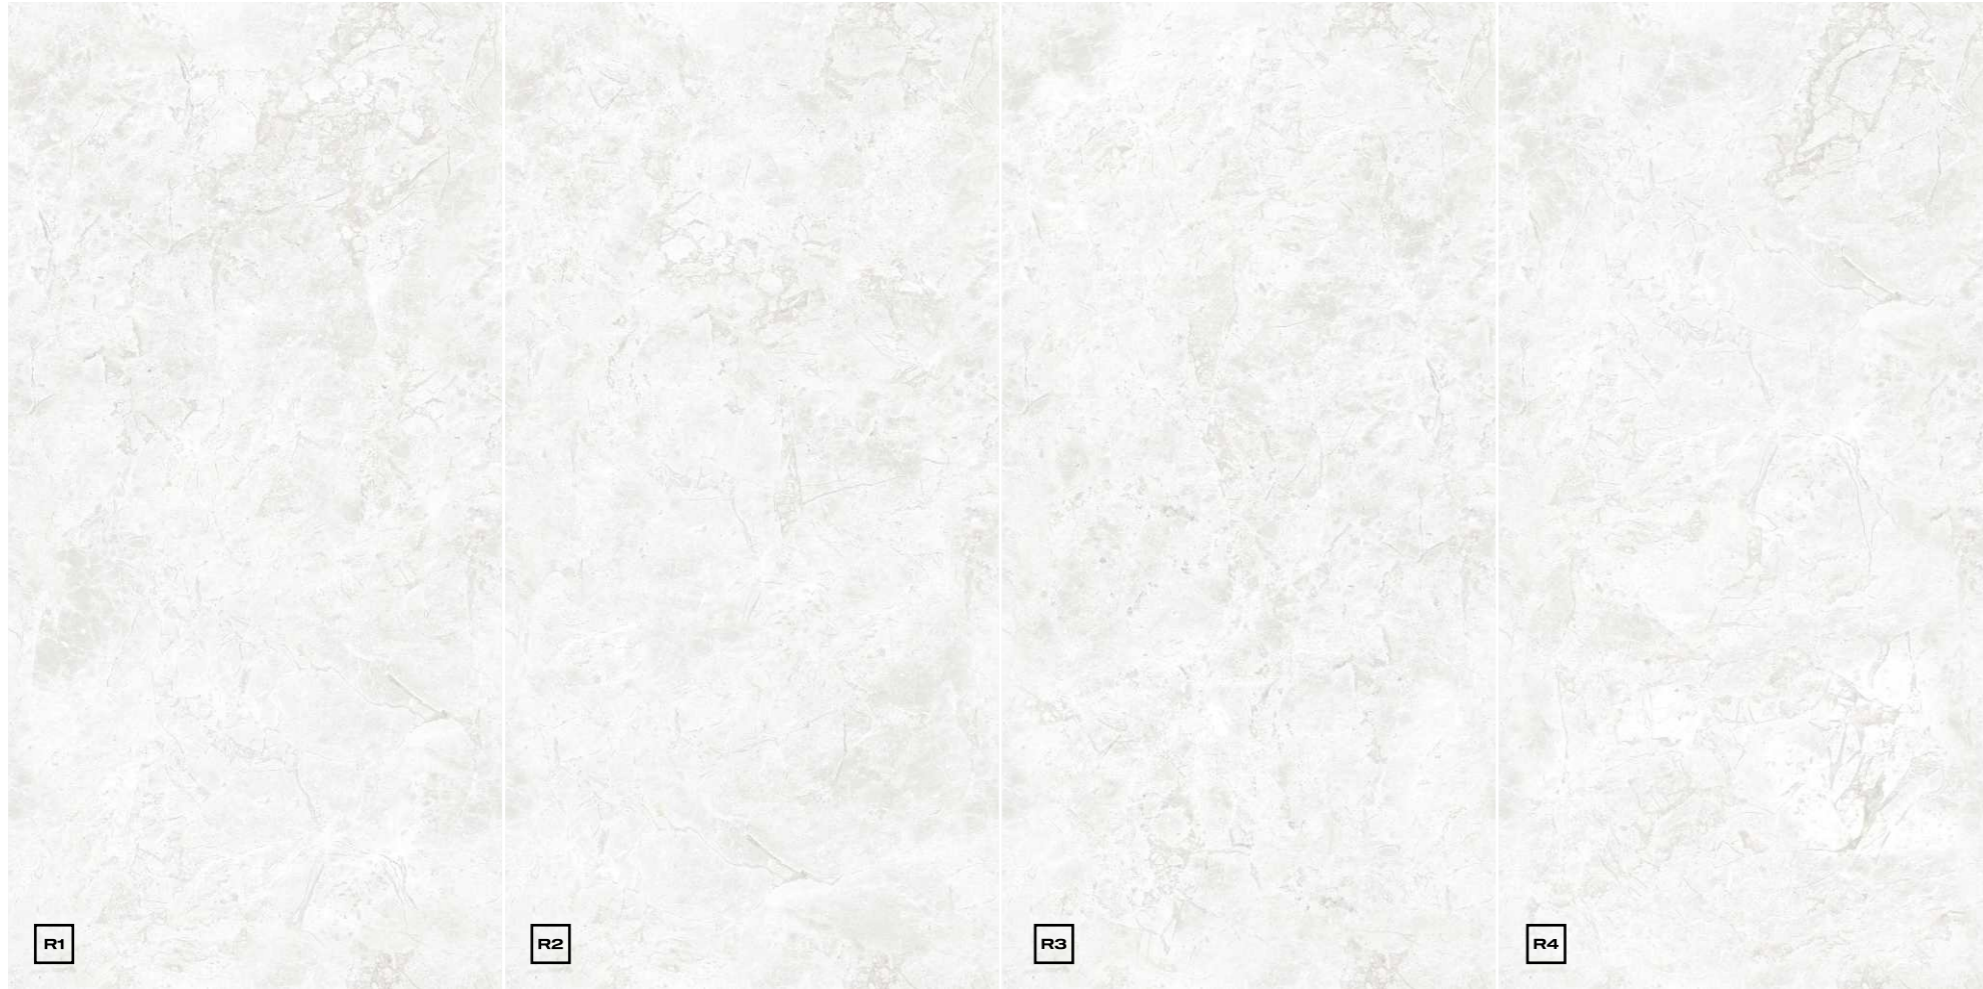

Zeskar White

Zlota Beige

Zodiac Brown

Zodiac Grey

**ALFANSO SILVER**

Size : 600x1200mm | Thickness : 8.5mm  
Surface : Endless Glossy

**APPLICATION AREAS**

-   
Kitchen counter top
-   
Bathtub
-   
Wash basin
-   
Shower base
-   
Staircase
-   
Door and window frame
-   
Dining table
-   
Shelves
-   
Table top