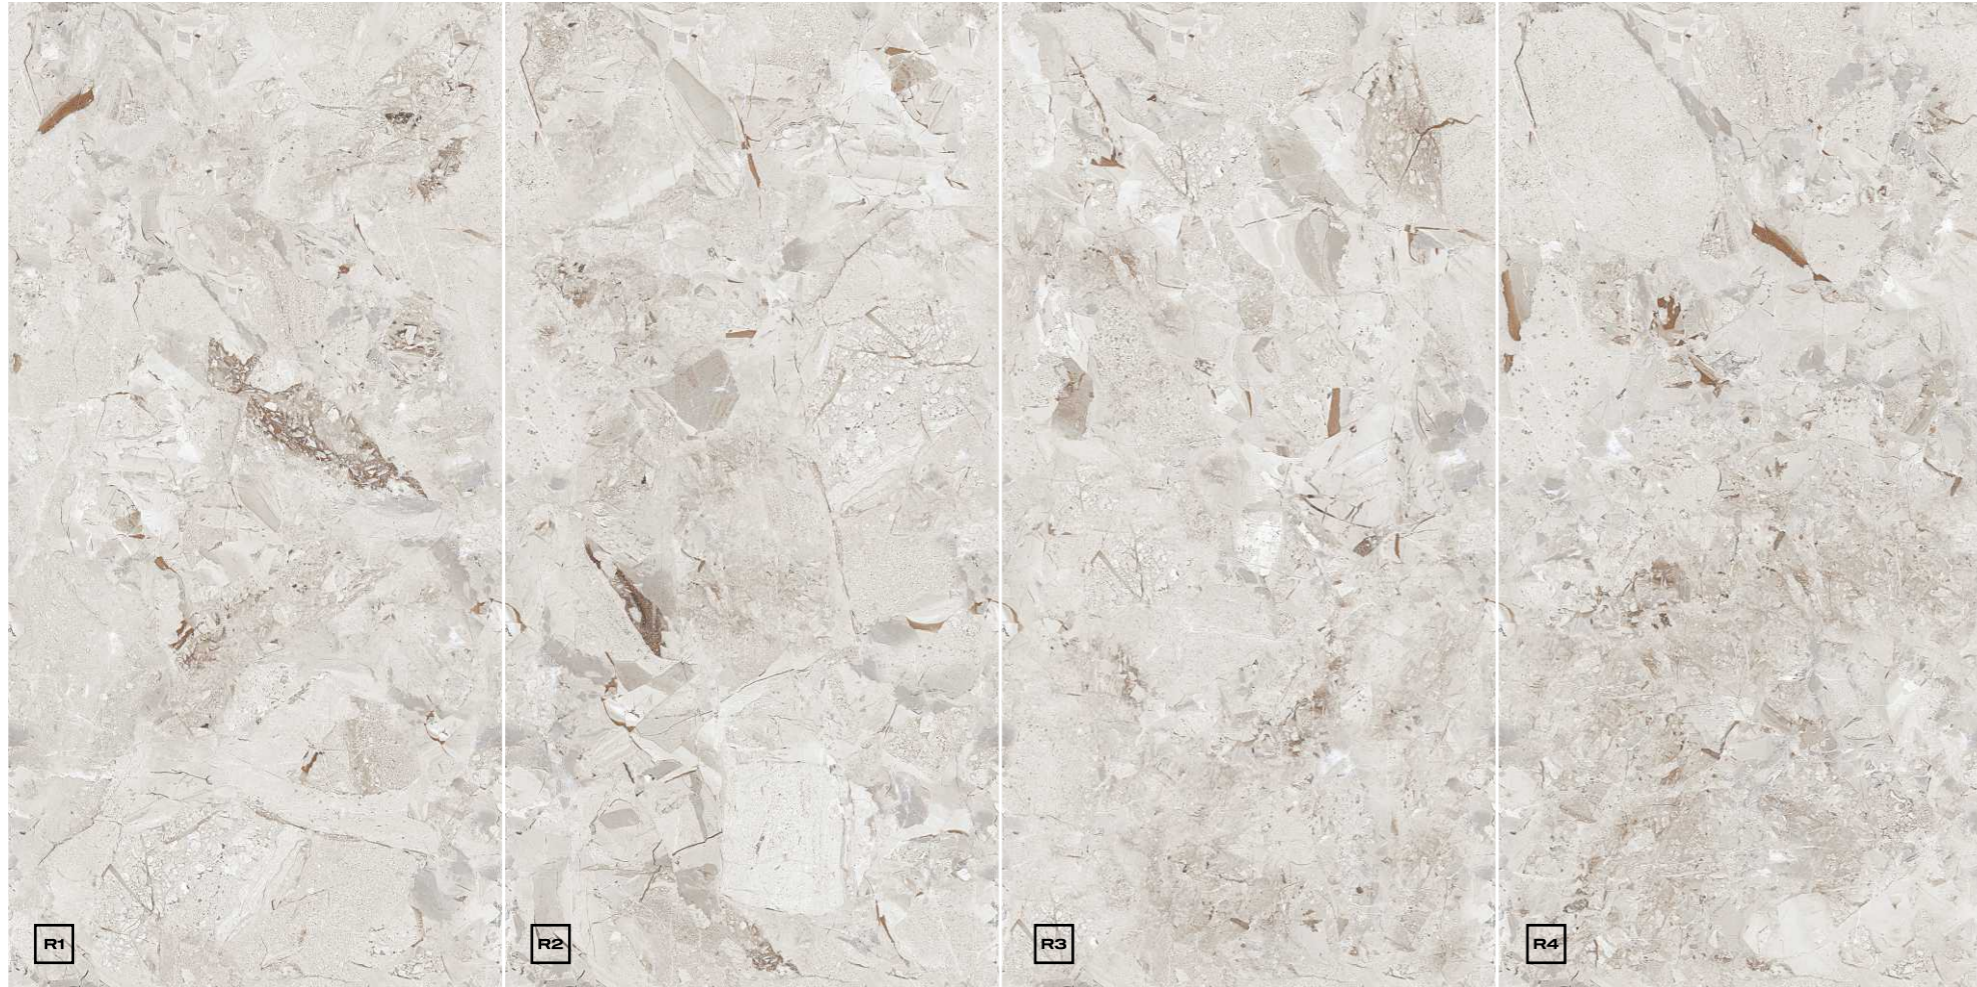

Simonza®
New ERA of digital tiles

BRESCIA GRIS

Size : 600x1200mm | Thickness : 8.5mm
Surface : Endless Glossy