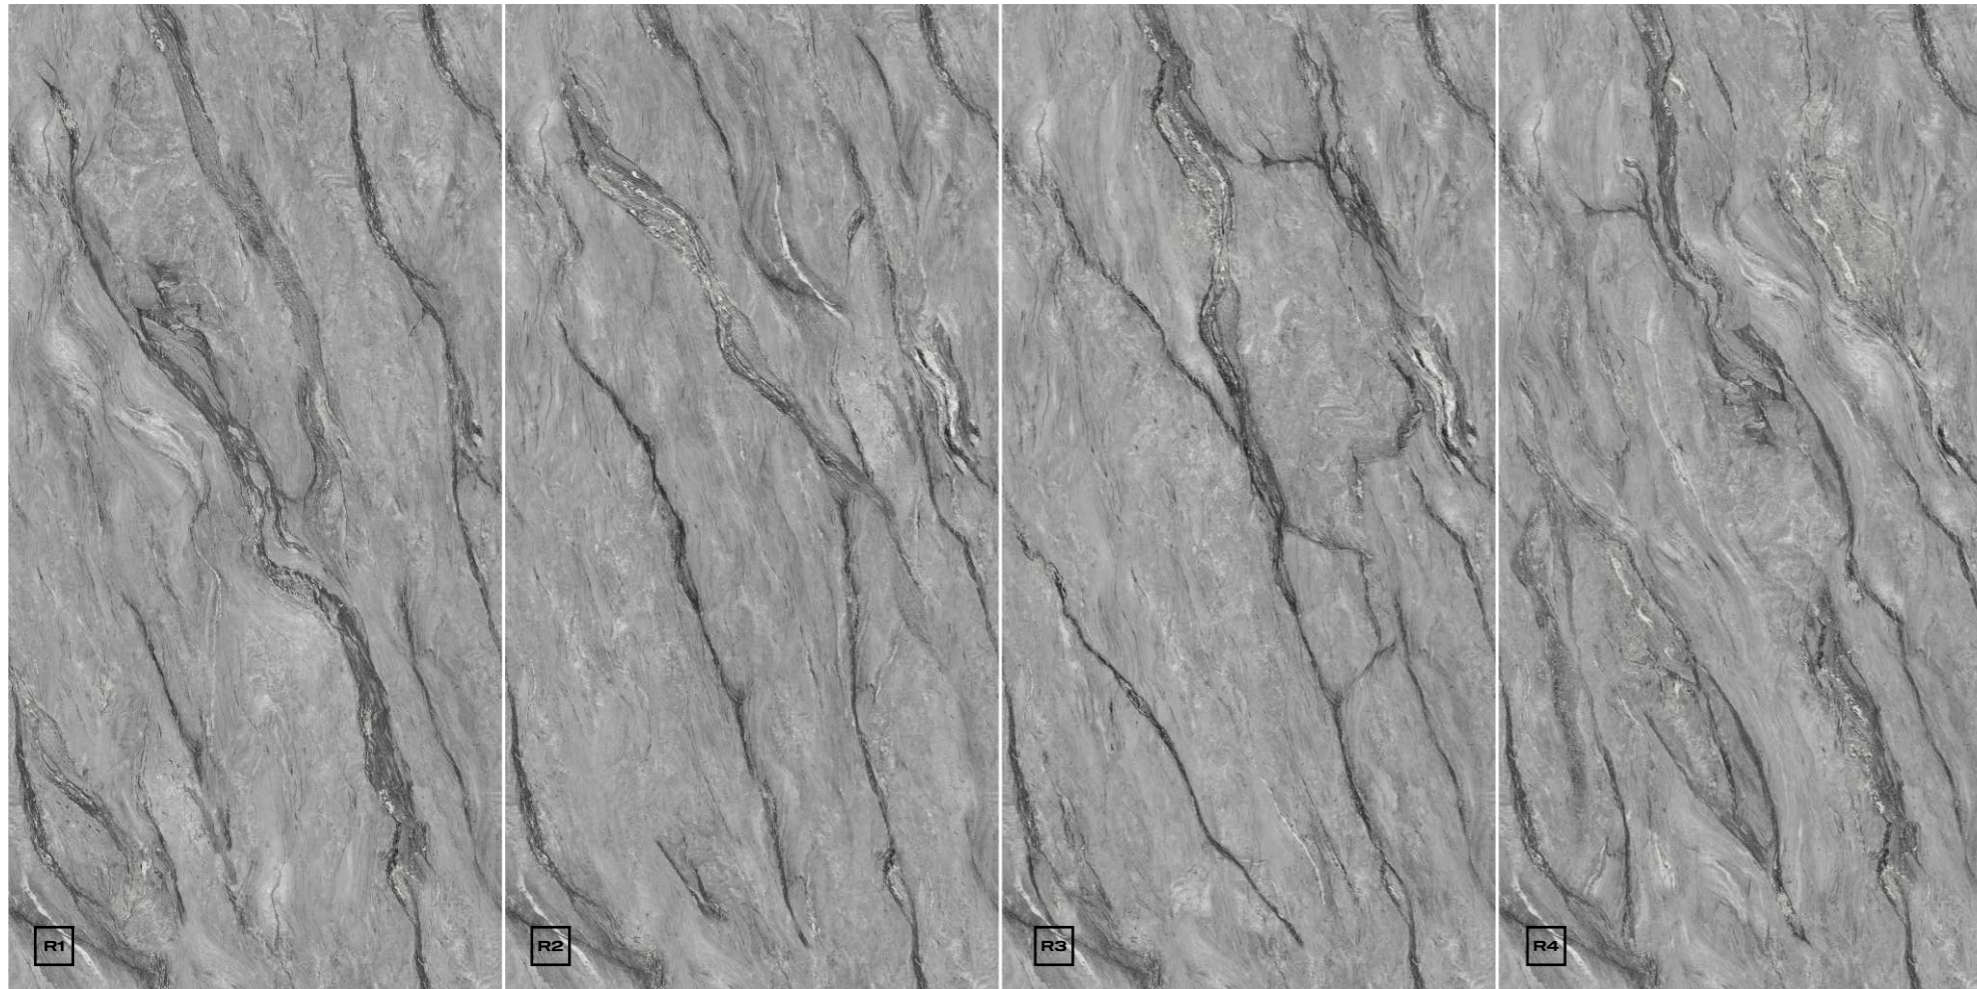

## APPLICATION AREAS

[www.simonzatile.com](http://www.simonzatile.com)

**WALL & FLOOR**

Faster White | Size : 600x1200mm

**Simonza**<sup>®</sup>  
New ERA of digital tiles

**FRENY GRIGIO**

Size : 600x1200mm | Thickness : 8.5mm  
Surface : Endless Glossy