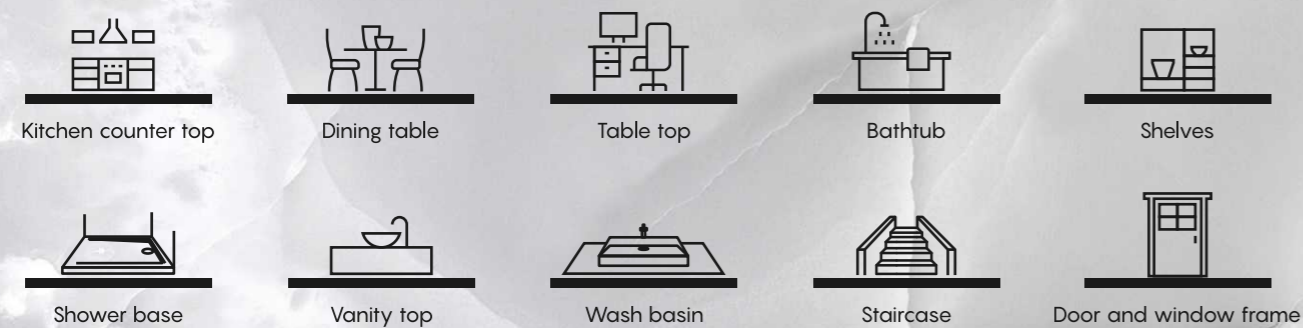

APPLICATION AREAS