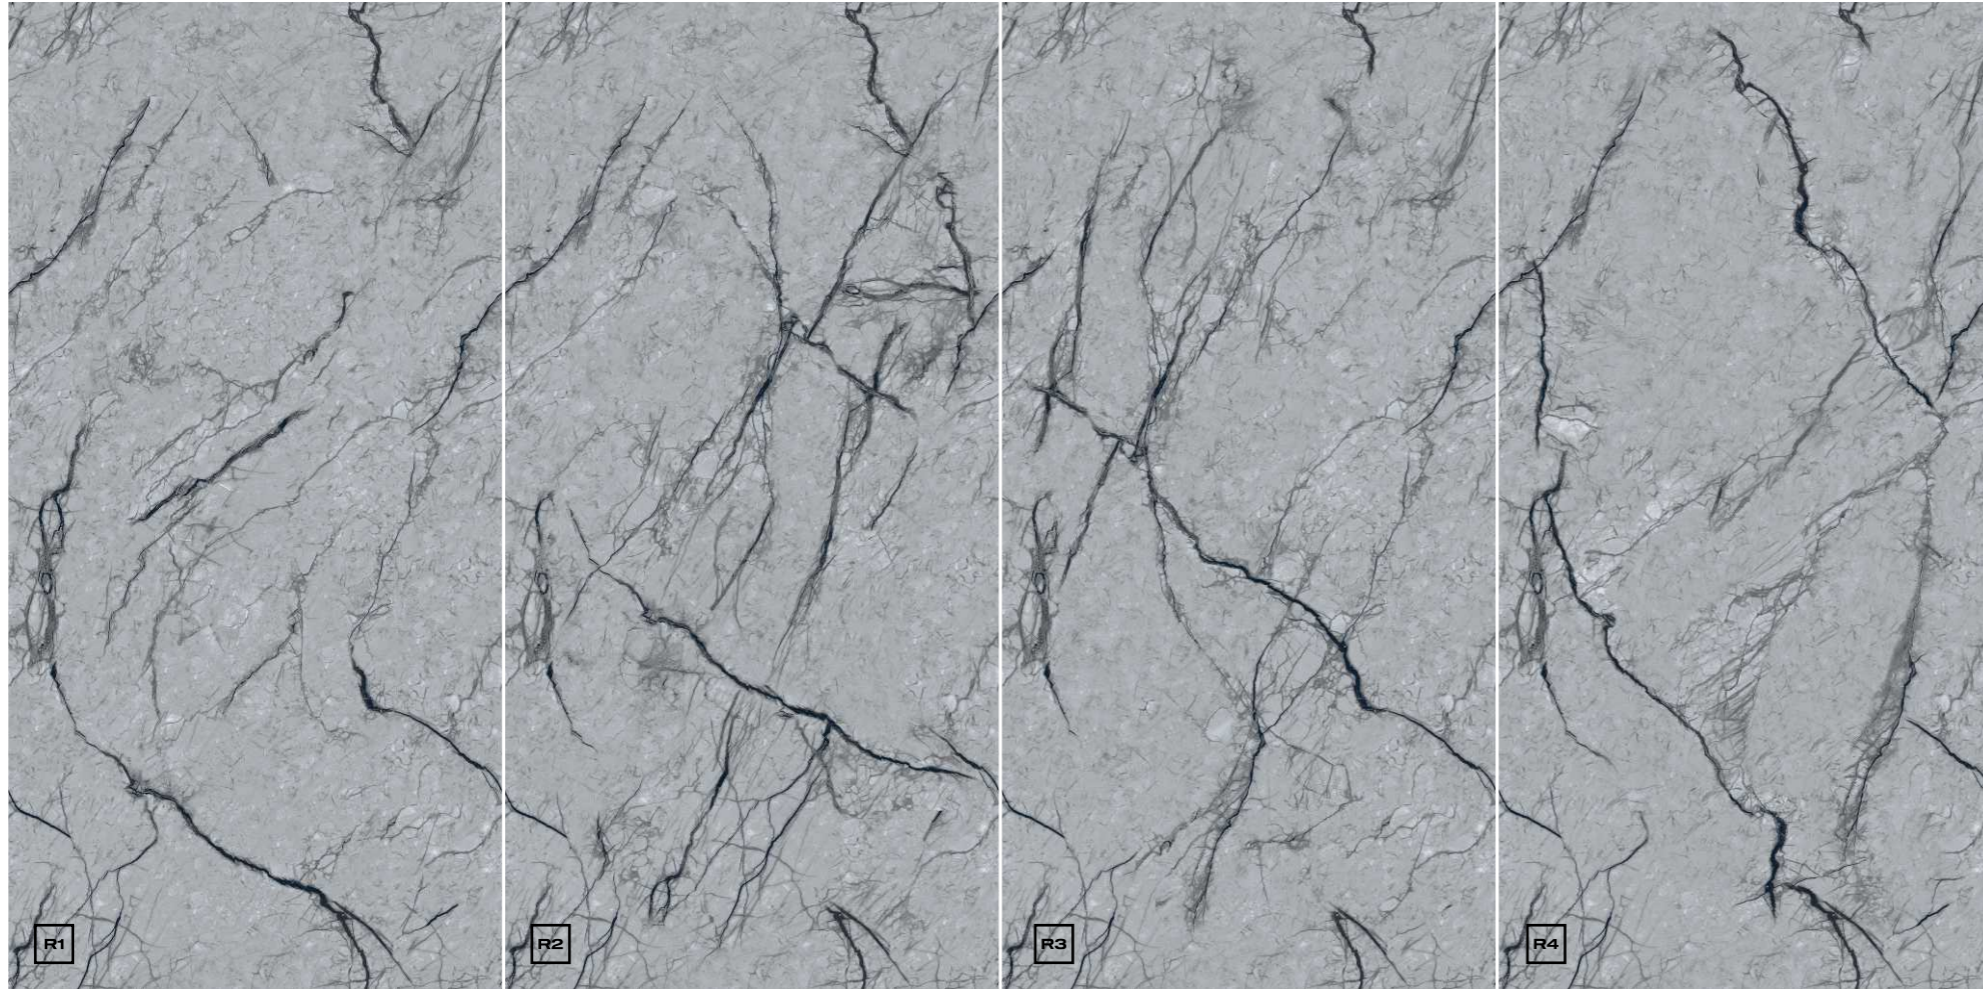

Endless
Collection

Simonza®
New ERA of digital tiles

APYSTER GREY

Size : 600x1200mm | Thickness : 8.5mm
Surface : Endless Glossy

APPLICATION AREAS

- Kitchen counter top
- Bathtub
- Wash basin
- Shower base
- Staircase
- Door and window frame
- Dining table
- Shelves
- Table top