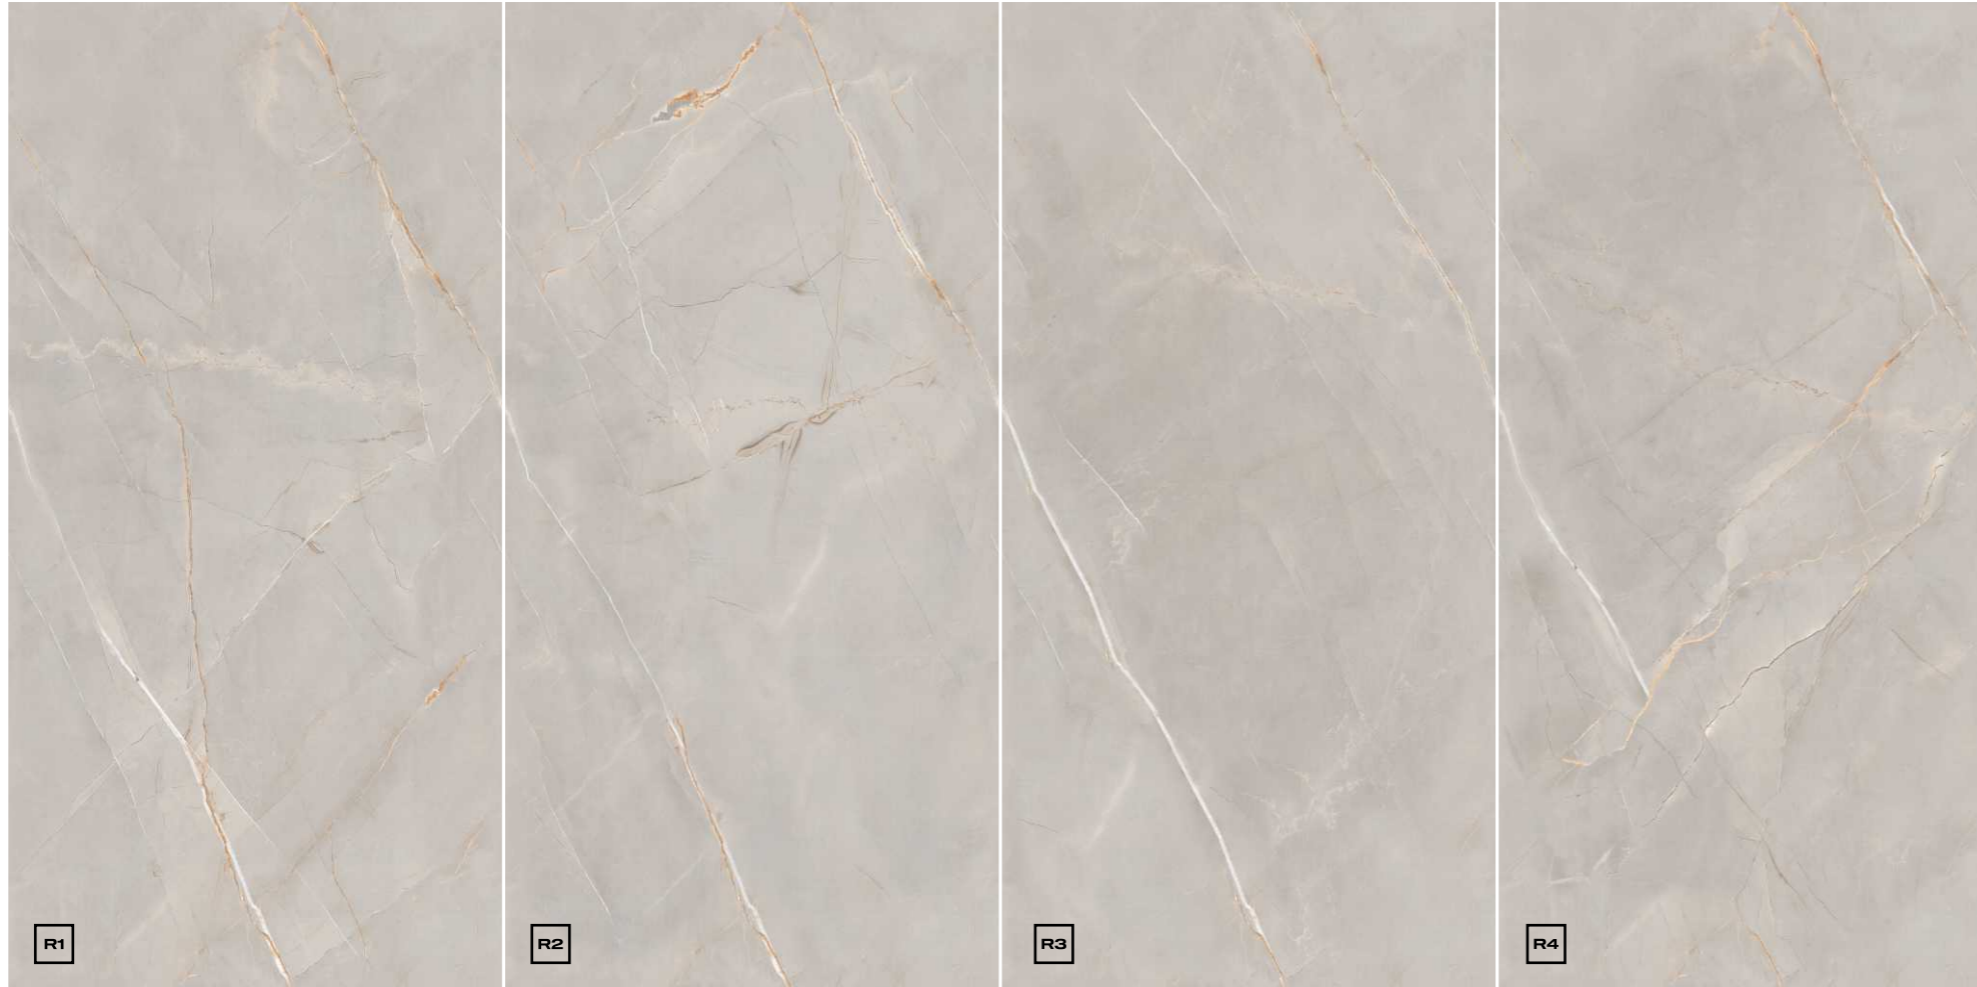

Simonza®
New ERA of digital tiles

HUNT GREY

Size : 600x1200mm | Thickness : 8.5mm
Surface : Endless Glossy