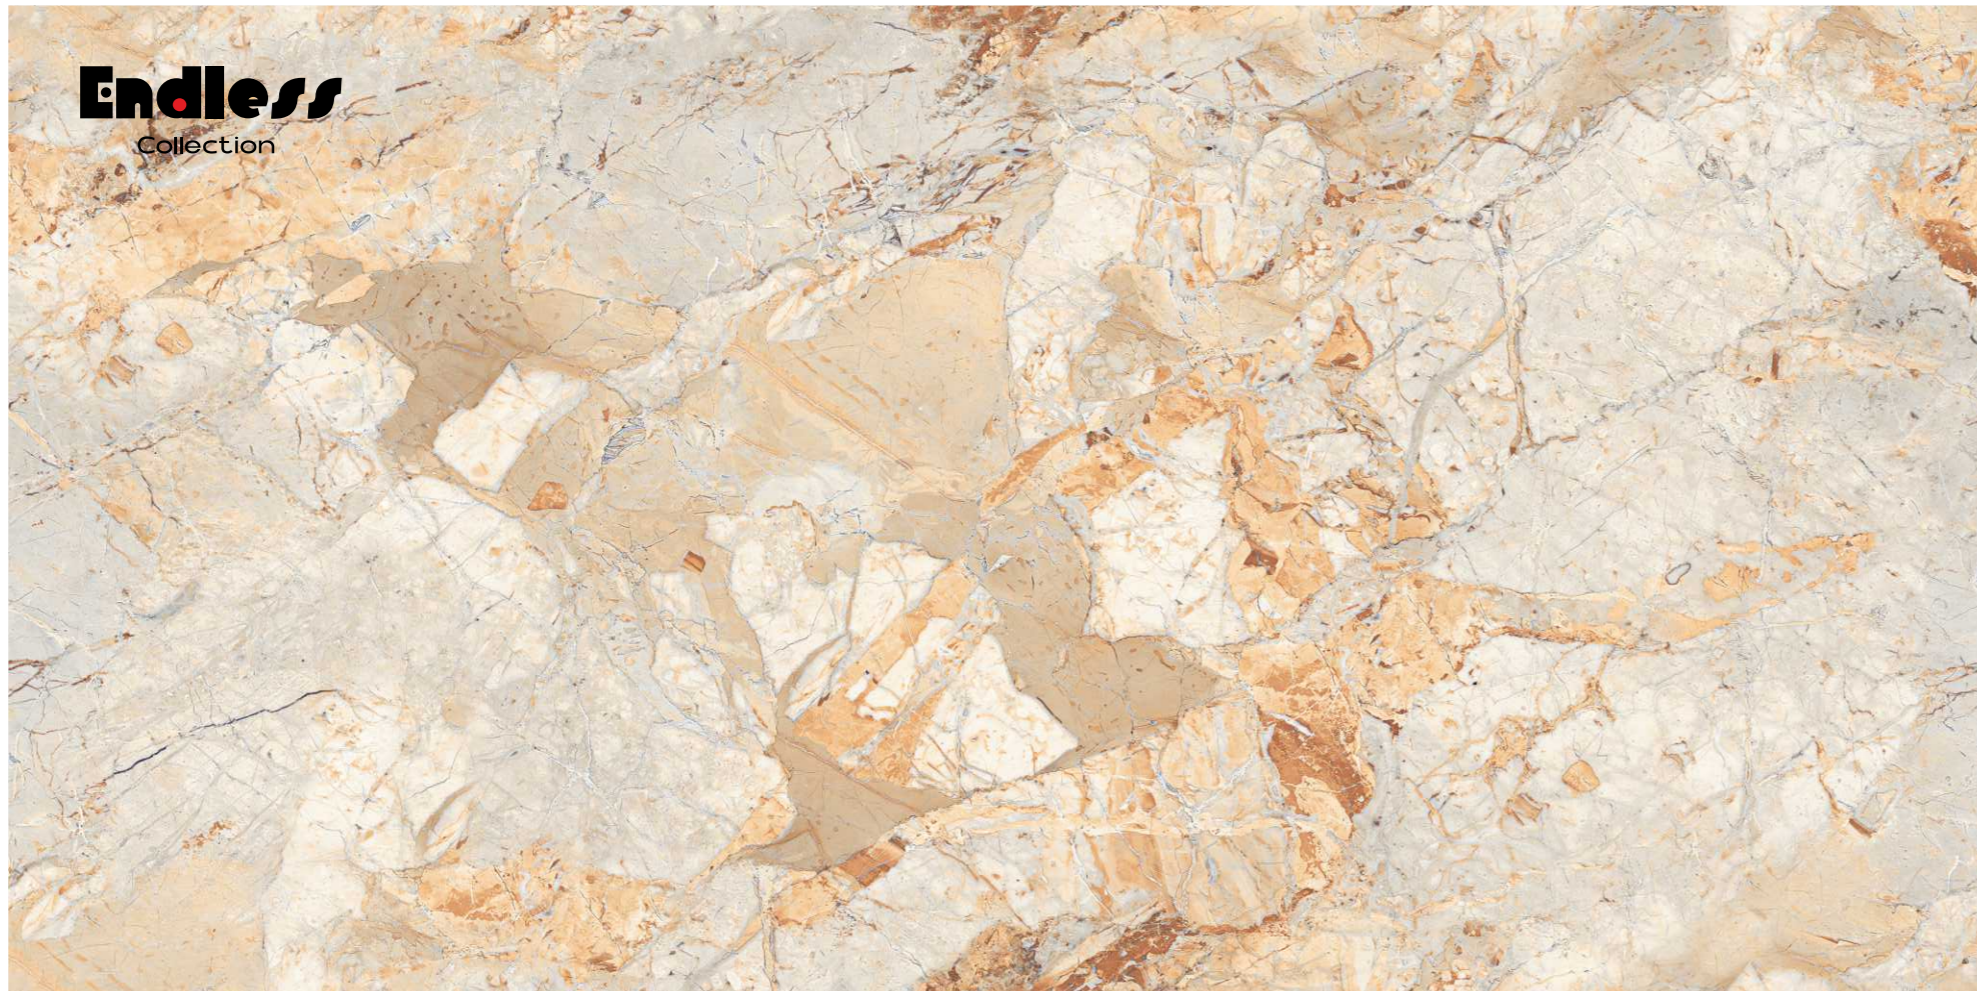

**WALL & FLOOR**

Blavod White | Size : 600x1200mm

**Simonza**<sup>®</sup>  
New ERA of digital tiles

**BRACON BEIGE**

Size : 600x1200mm | Thickness : 8.5mm  
Surface : Endless Glossy

**APPLICATION AREAS**

-   
Kitchen counter top
-   
Bathtub
-   
Wash basin
-   
Shower base
-   
Staircase
-   
Door and window frame
-   
Dining table
-   
Shelves
-   
Table top