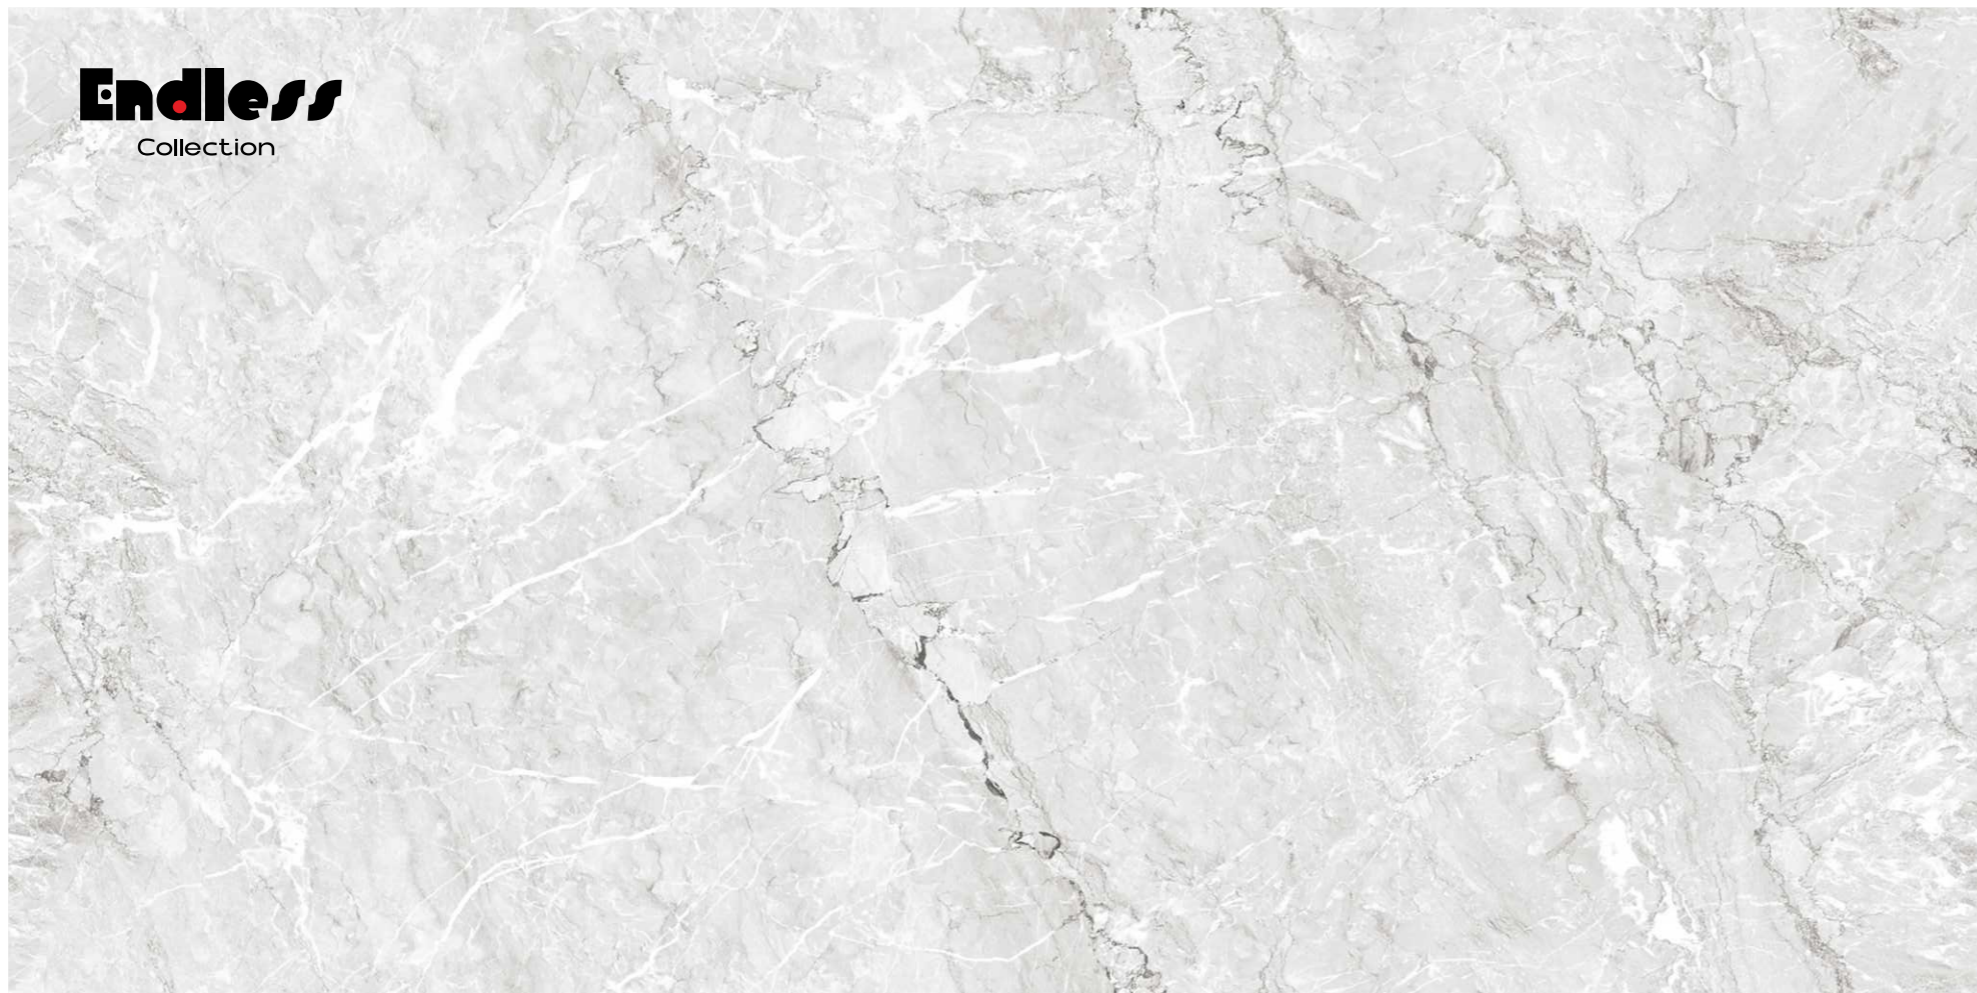

Simonza®
New ERA of digital tiles

HOLYSTEN SILVER

Size : 600x1200mm | Thickness : 8.5mm
Surface : Endless Glossy

APPLICATION AREAS

- Kitchen counter top
- Bathtub
- Wash basin
- Shower base
- Staircase
- Door and window frame
- Dining table
- Shelves
- Table top