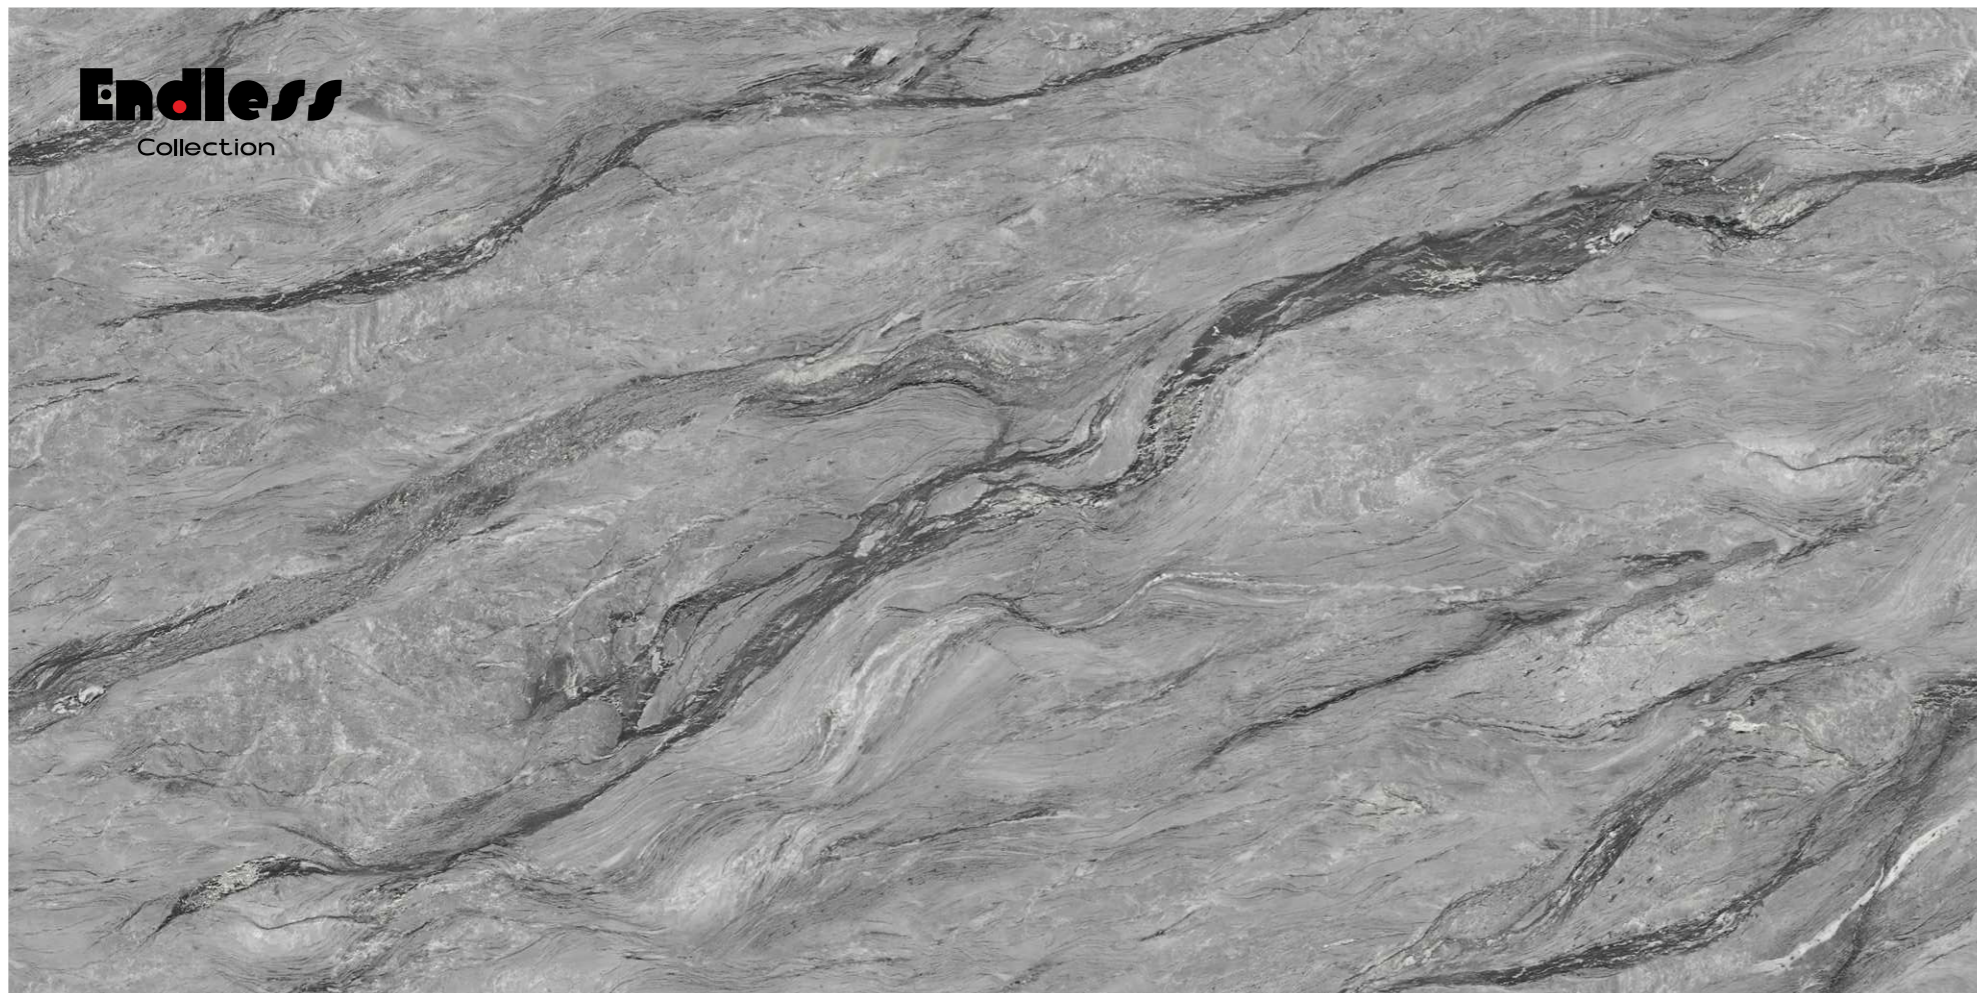

## APPLICATION AREAS

[www.simonzatile.com](http://www.simonzatile.com)

**WALL & FLOOR**

Faster White | Size : 600x1200mm

**Simonza**<sup>®</sup>  
New ERA of digital tiles

**FRENY GRIGIO**

Size : 600x1200mm | Thickness : 8.5mm  
Surface : Endless Glossy