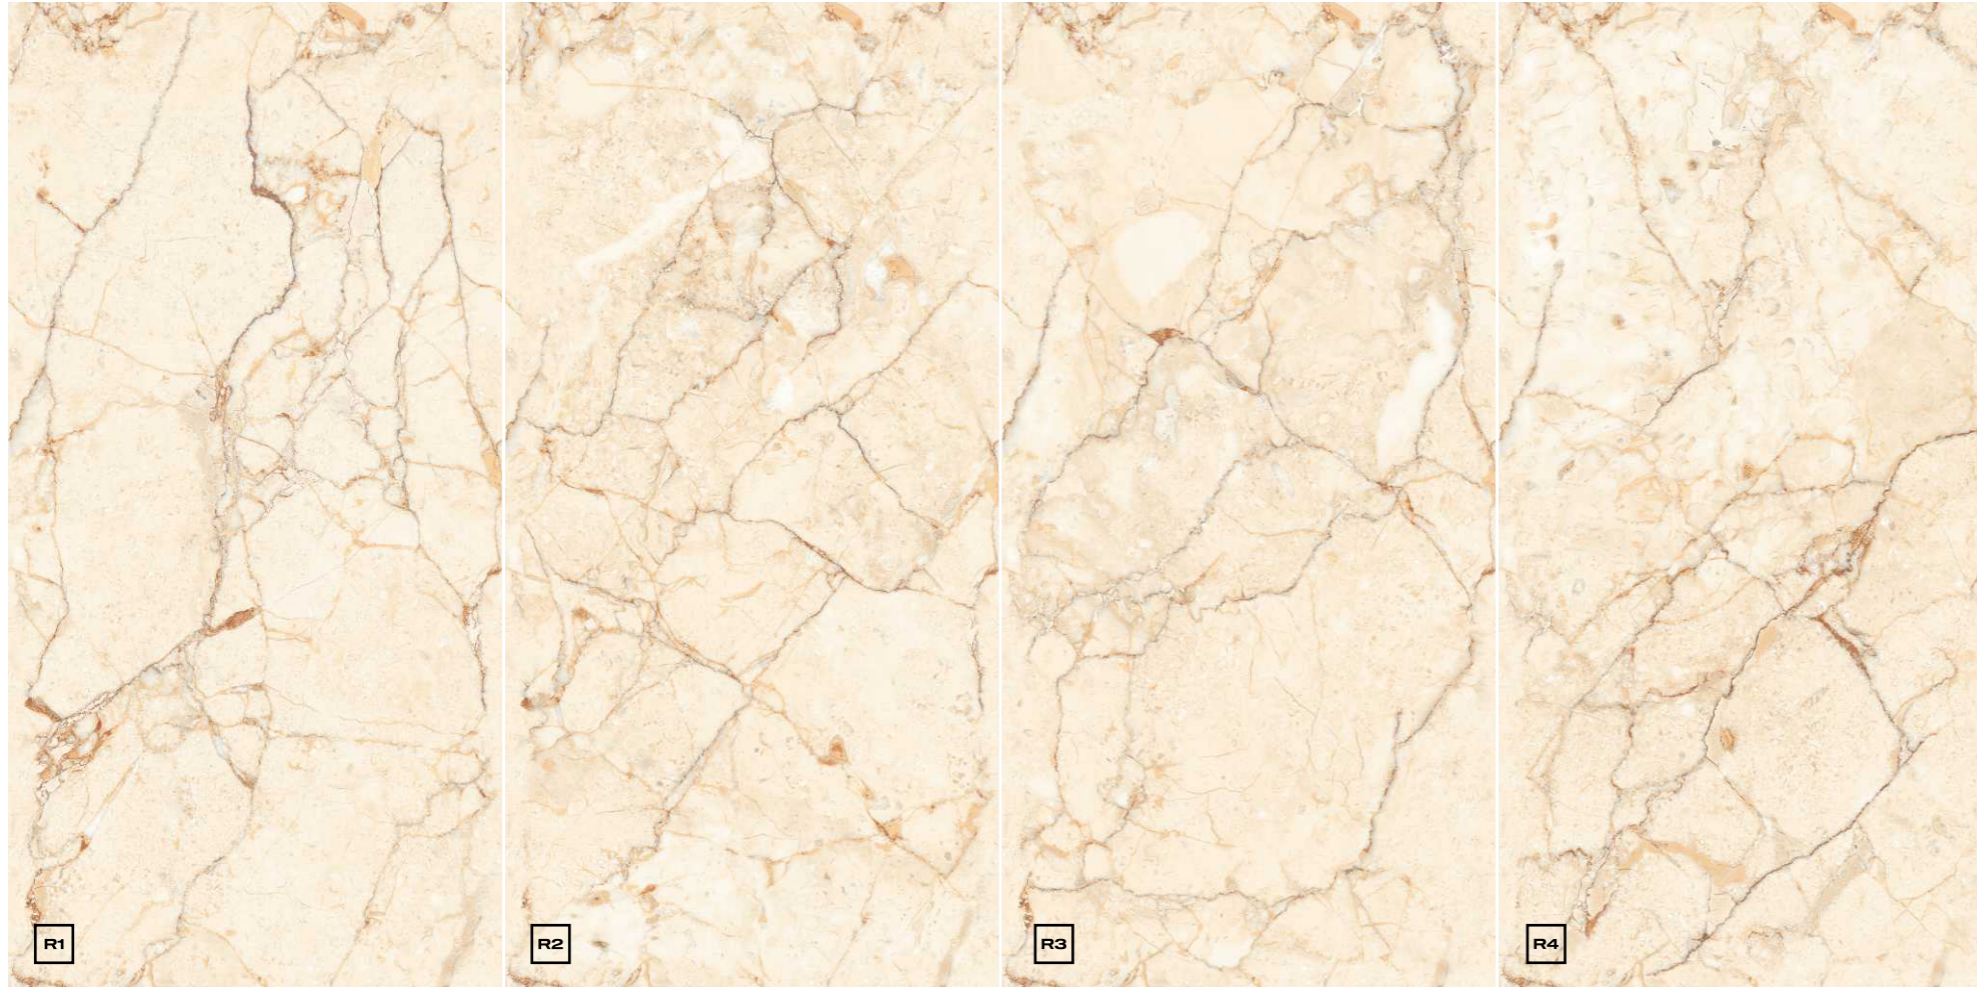

## APPLICATION AREAS

[www.simonzatile.com](http://www.simonzatile.com)

**WALL & FLOOR**

Zeskar White | Size : 600x1200mm

**Simonza**<sup>®</sup>  
New ERA of digital tiles

**ZLOTA BEIGE**

Size : 600x1200mm | Thickness : 8.5mm  
Surface : Endless Glossy