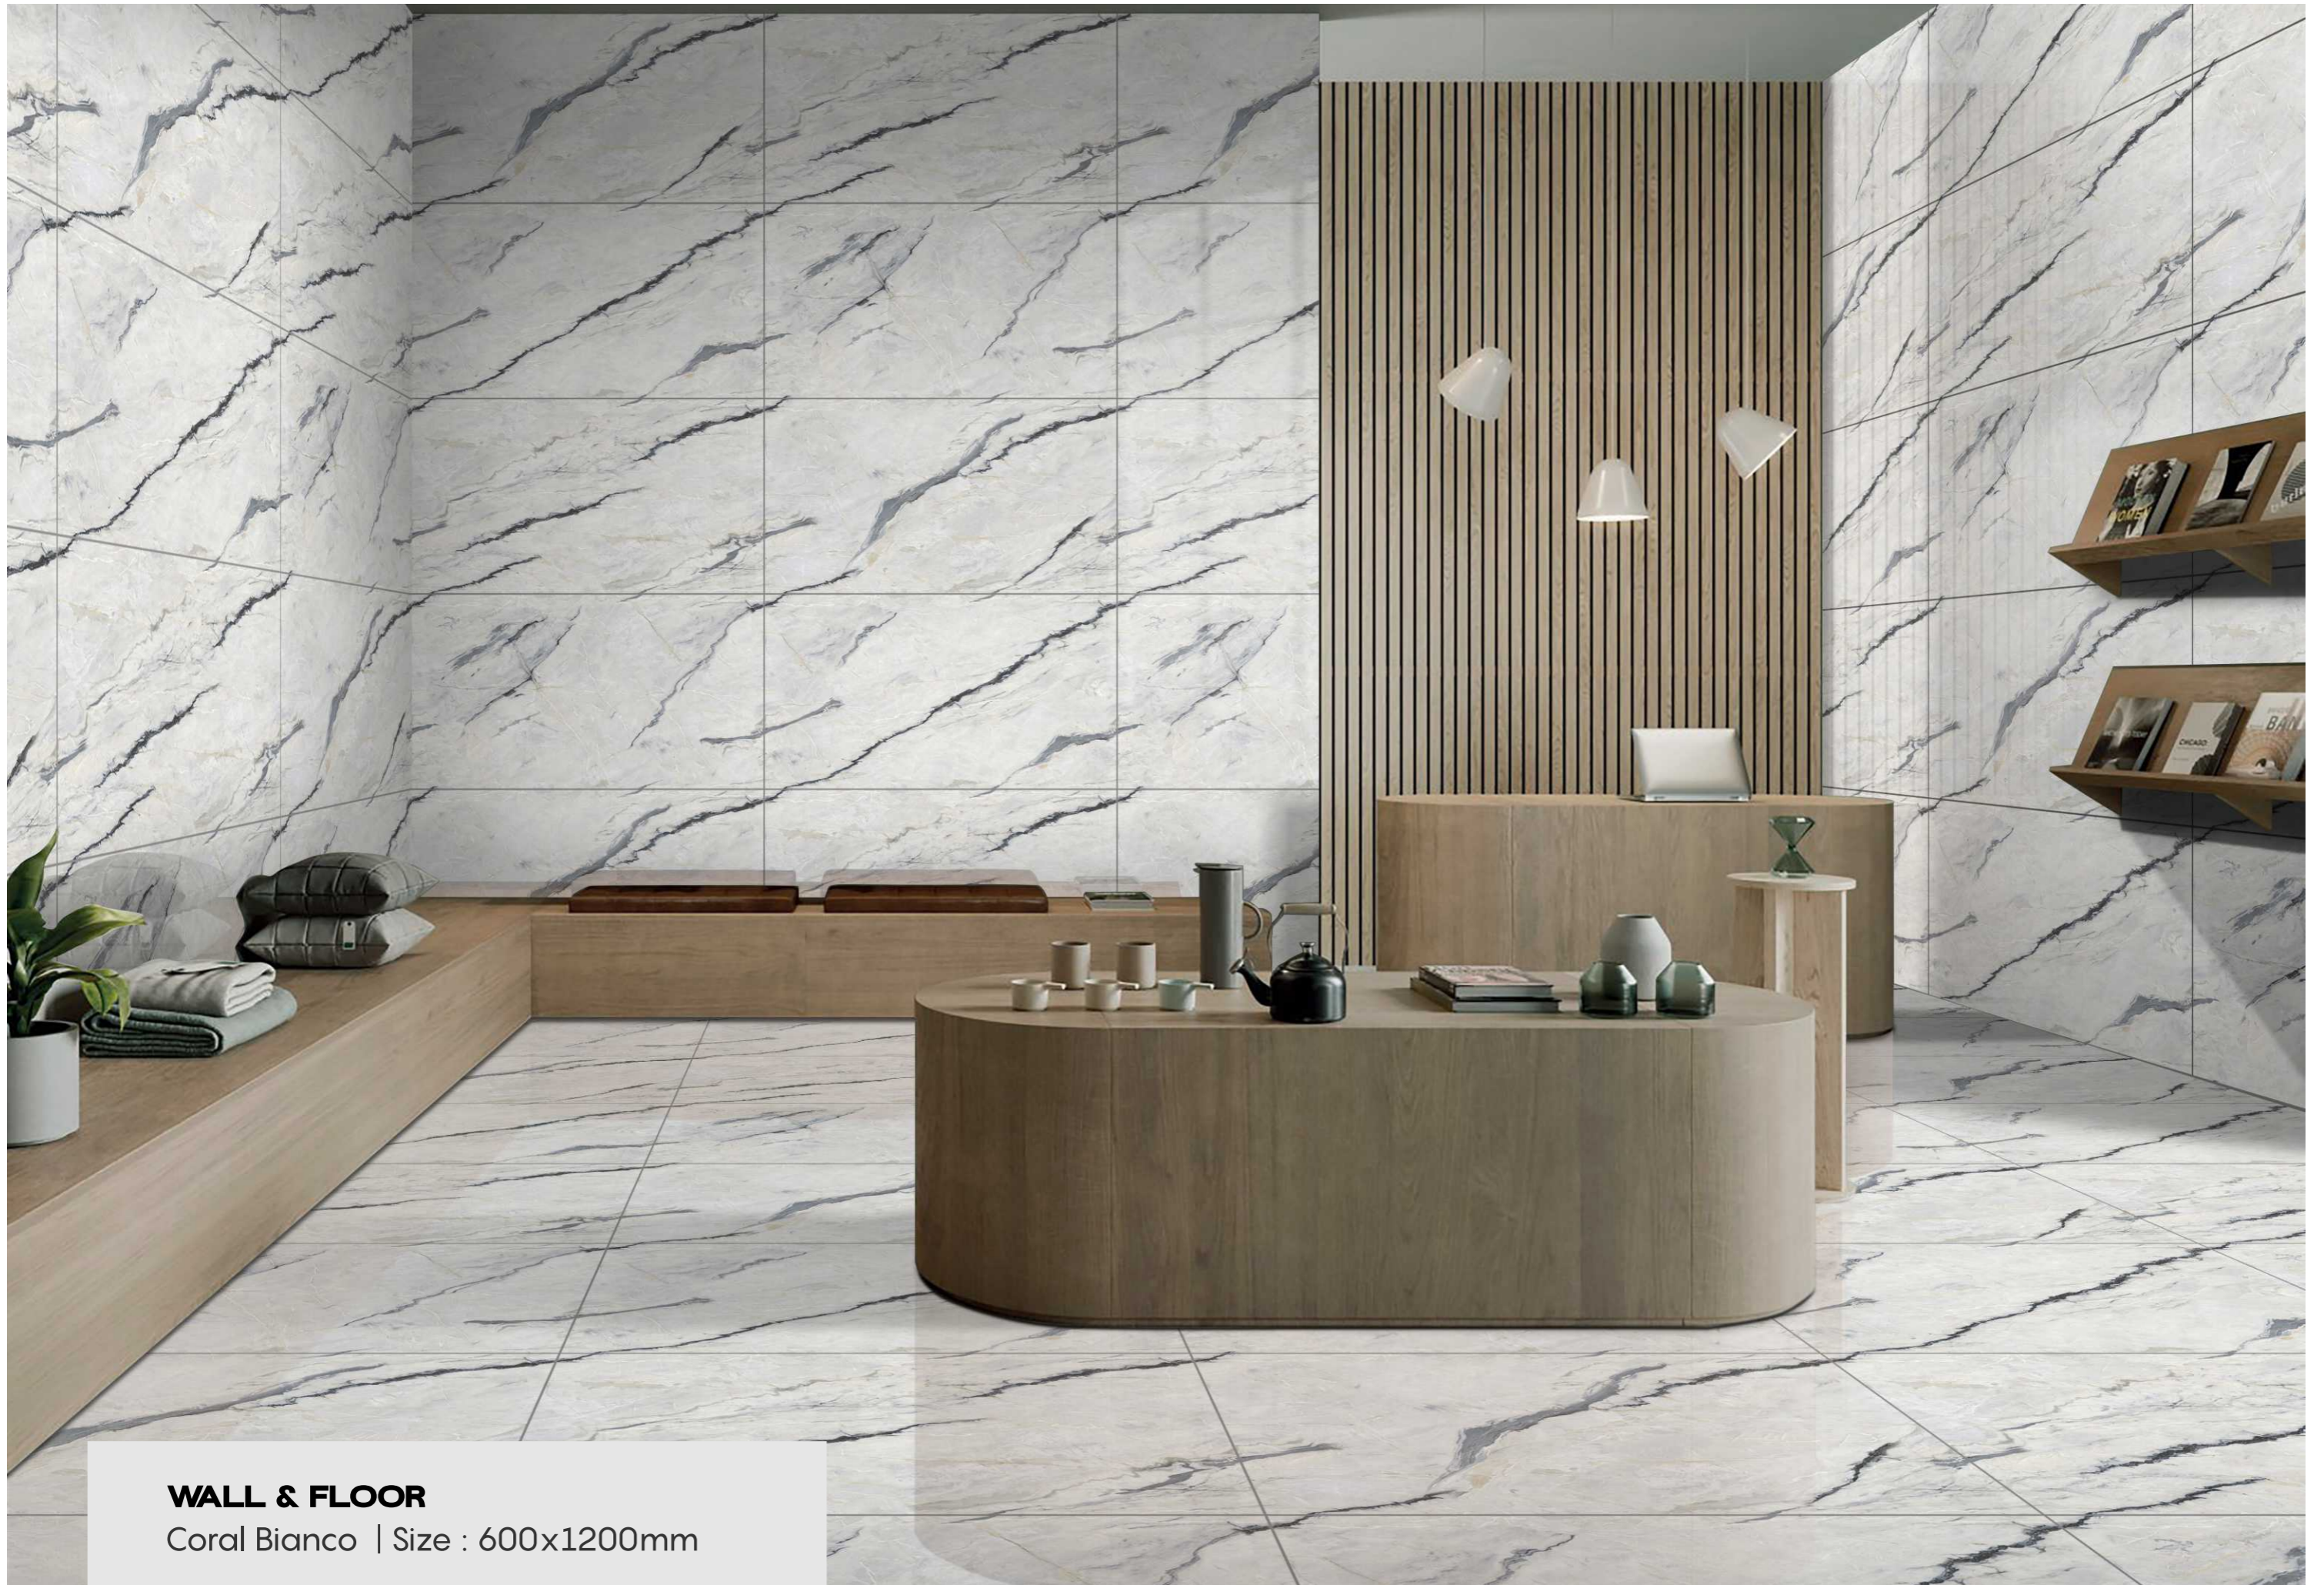

**WALL & FLOOR**

Colon Beige | Size : 600x1200mm

**Simonza®**  
New ERA of digital tiles

**CORAL BIANCO**

Size : 600x1200mm | Thickness : 8.5mm  
Surface : Endless Glossy

**APPLICATION AREAS**

-   
Kitchen counter top
-   
Bathtub
-   
Wash basin
-   
Shower base
-   
Staircase
-   
Door and window frame
-   
Dining table
-   
Shelves
-   
Table top

**WALL & FLOOR**

Coral Bianco | Size : 600x1200mm

**Simonza**<sup>®</sup>  
New ERA of digital tiles