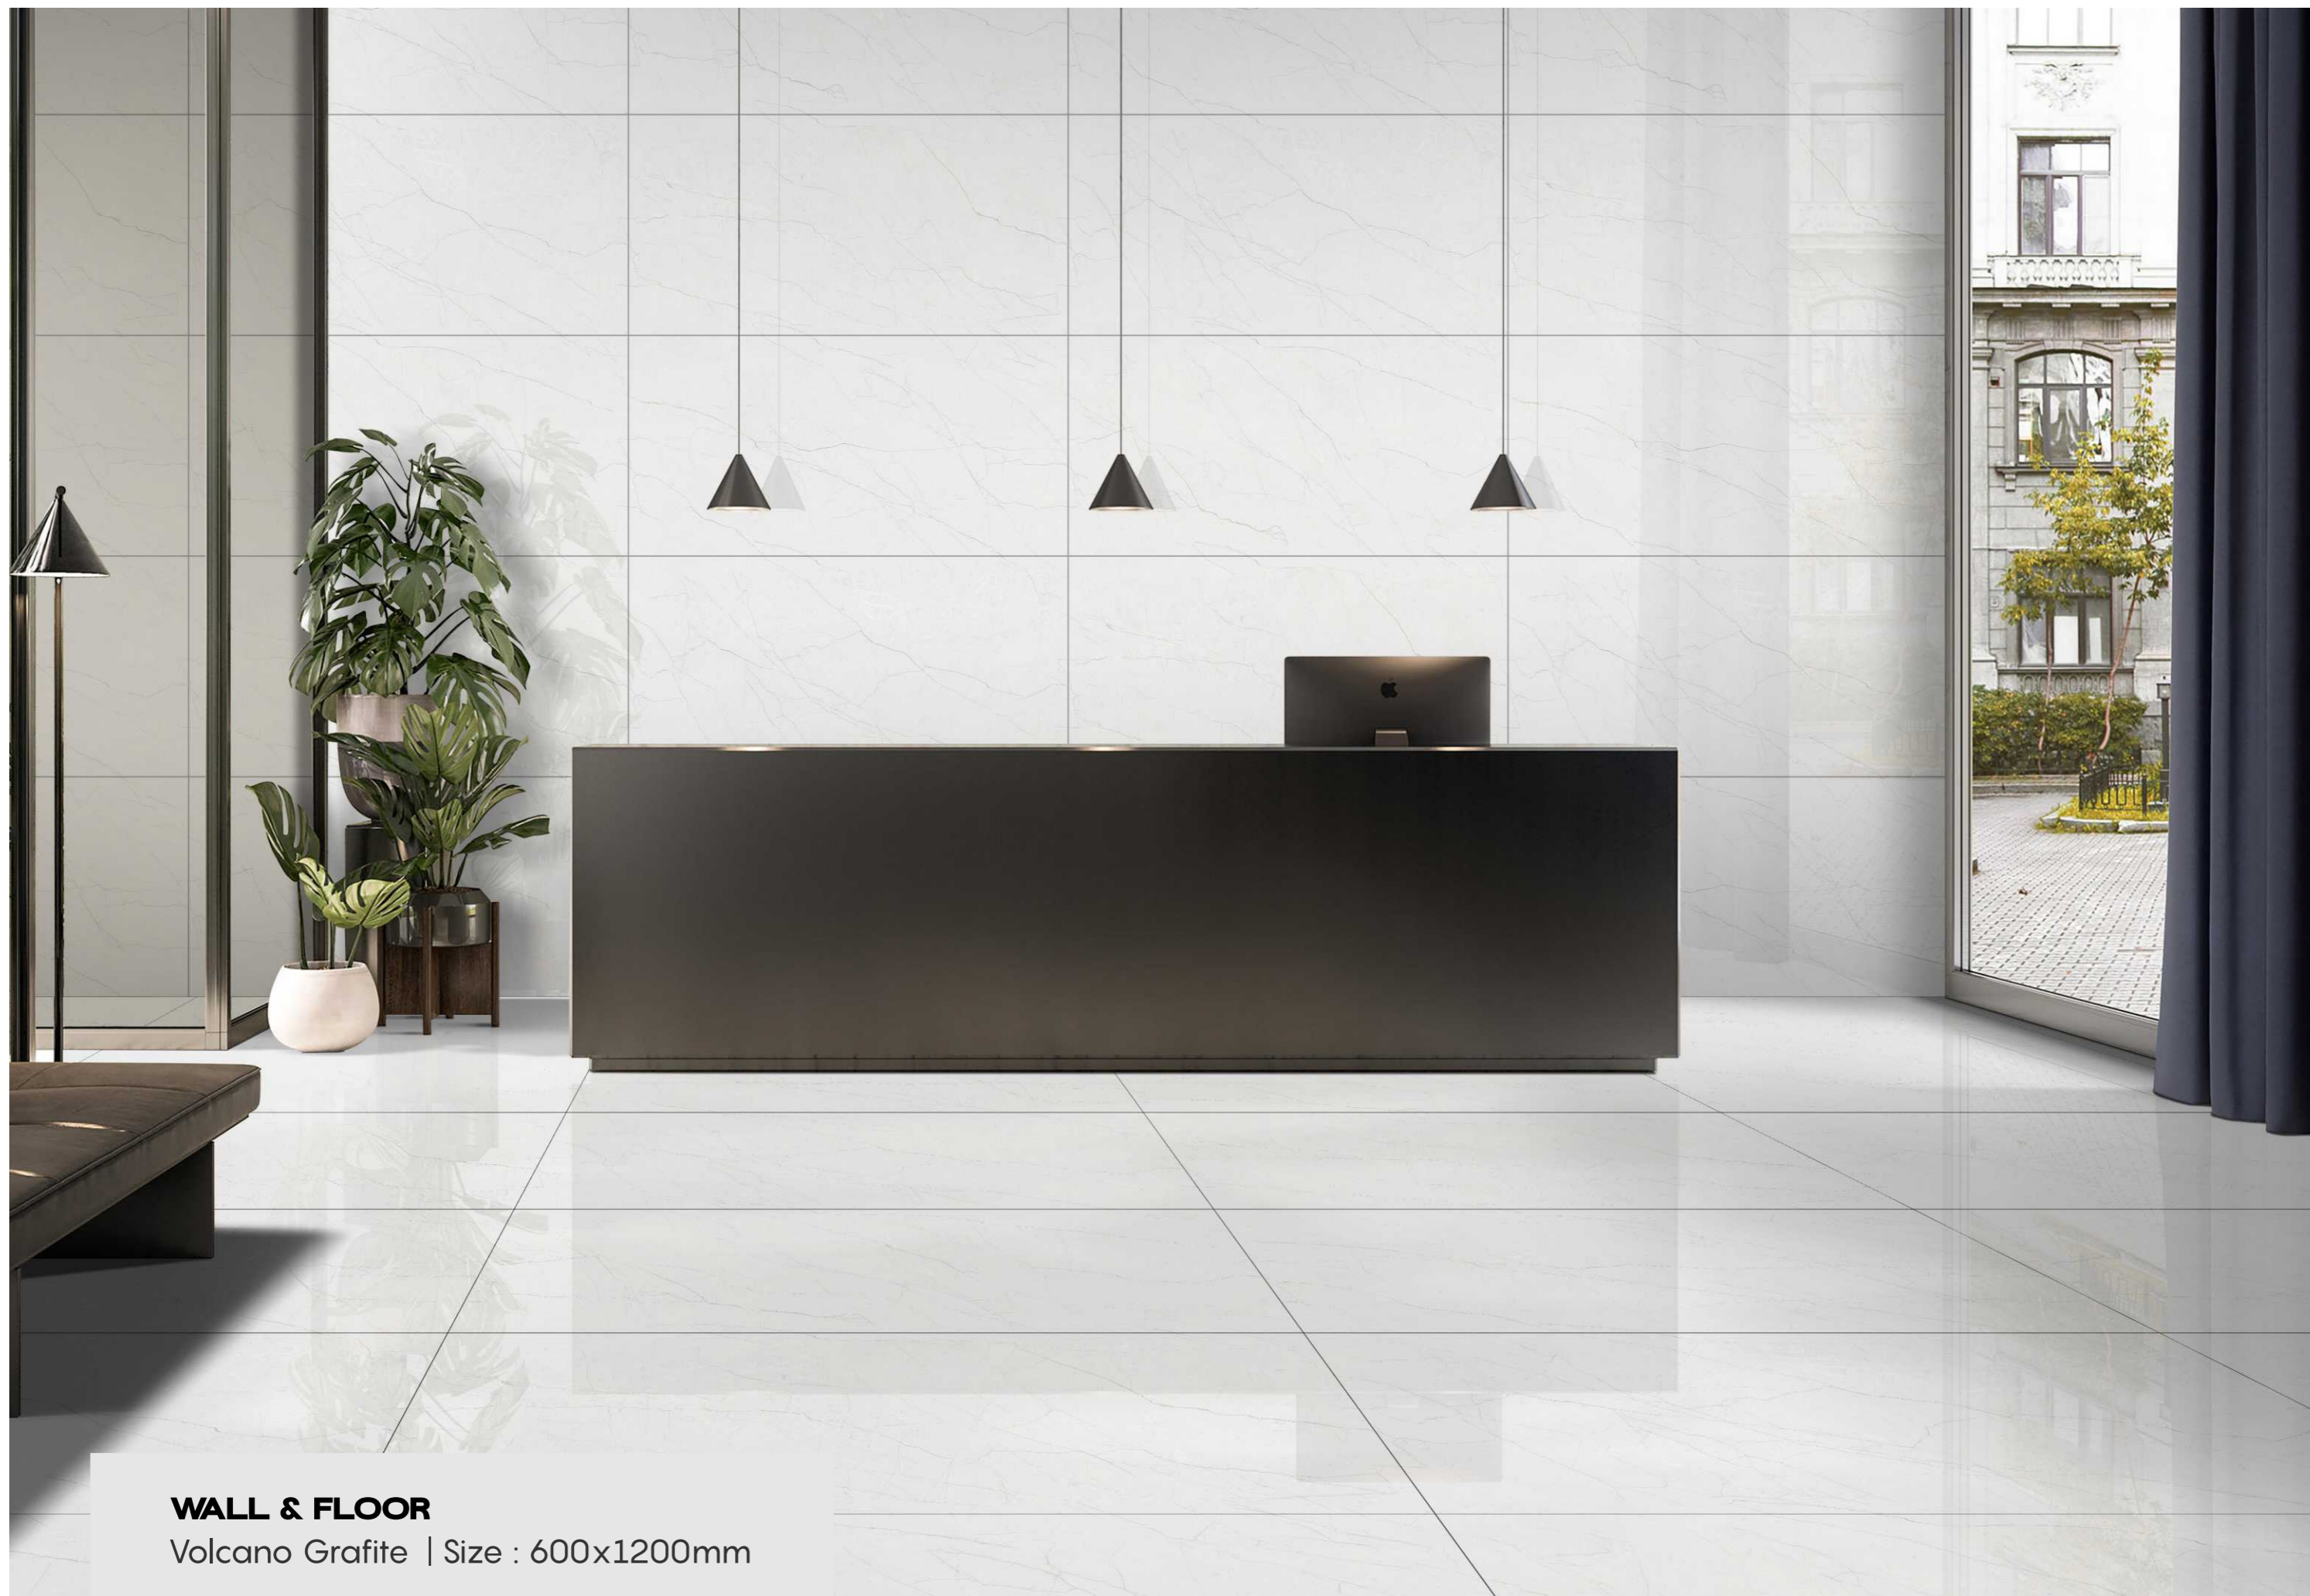

**Simonza**<sup>®</sup>  
New ERA of digital tiles

**VOLCANO GRAFITE**

Size : 600x1200mm | Thickness : 8.5mm  
Surface : Endless Glossy

**APPLICATION AREAS**

-   
Kitchen counter top
-   
Bathtub
-   
Wash basin
-   
Shower base
-   
Staircase
-   
Door and window frame
-   
Dining table
-   
Shelves
-   
Table top