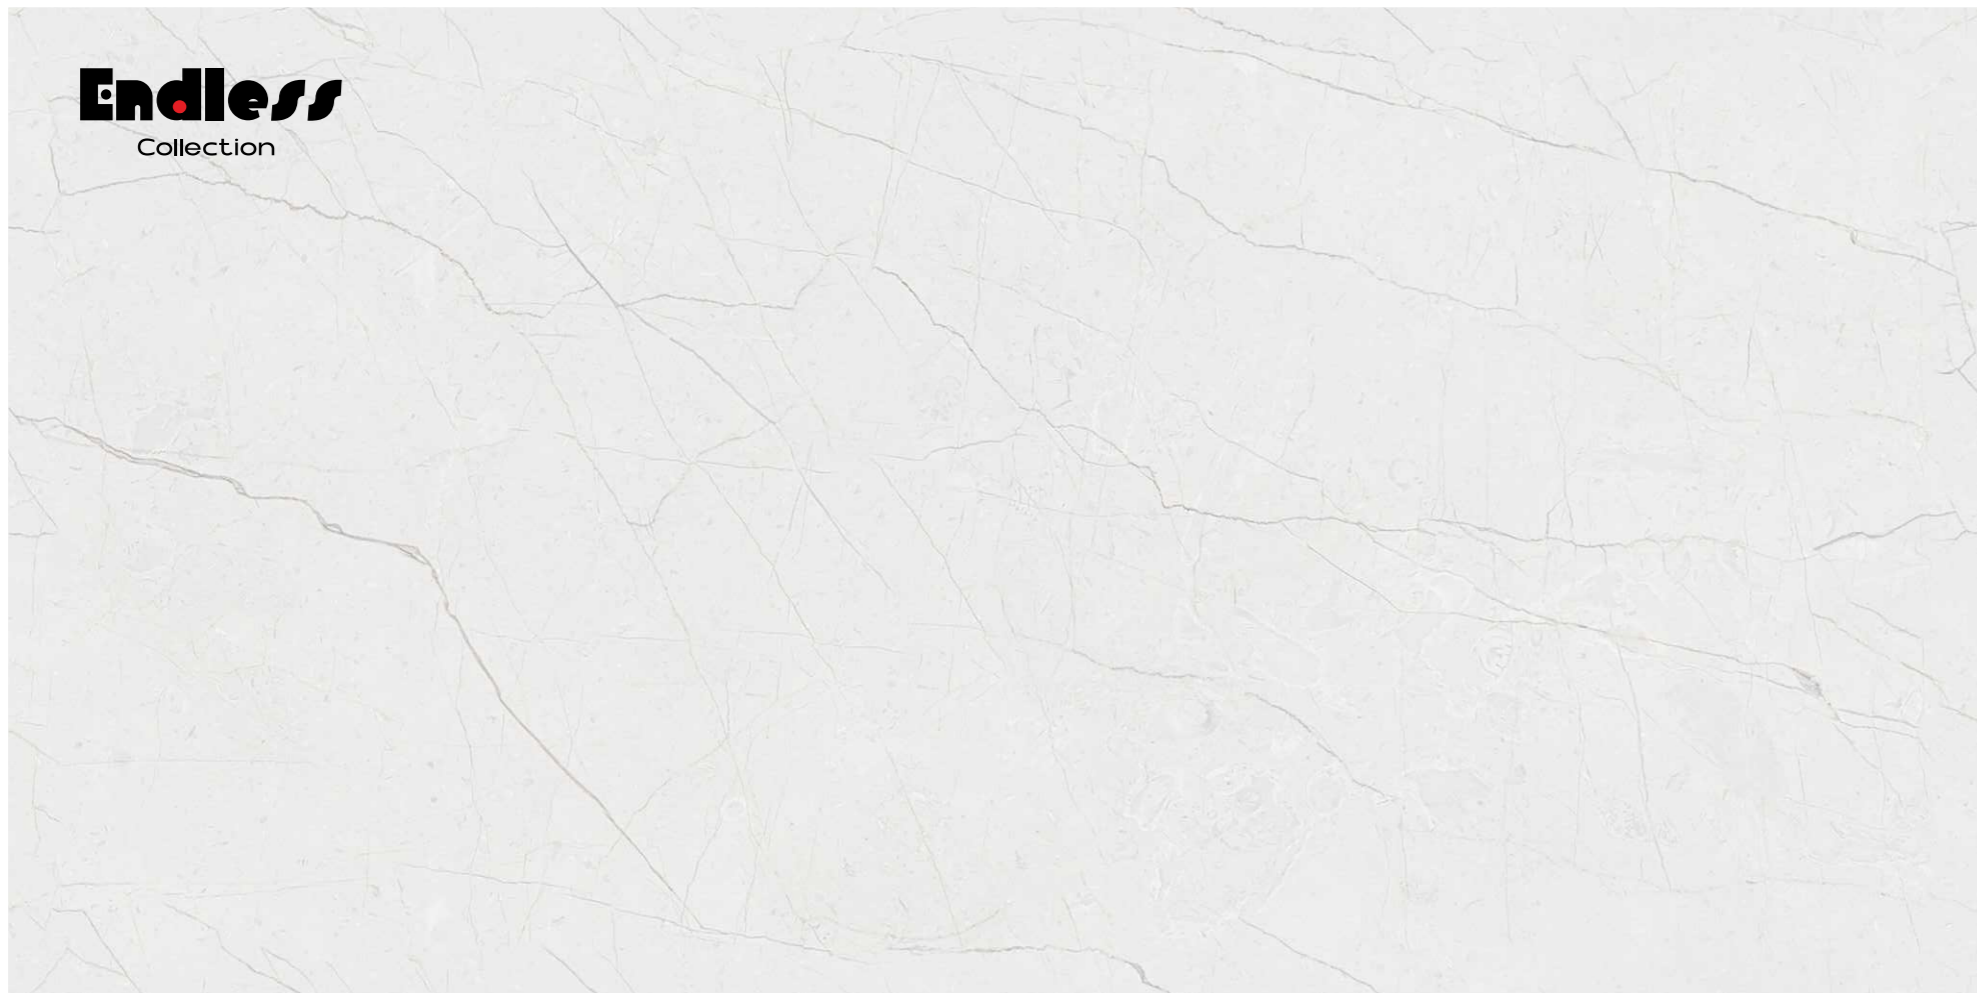

APPLICATION AREAS

- Kitchen counter top
- Bathtub
- Wash basin
- Shower base
- Staircase
- Door and window frame
- Dining table
- Shelves
- Table top