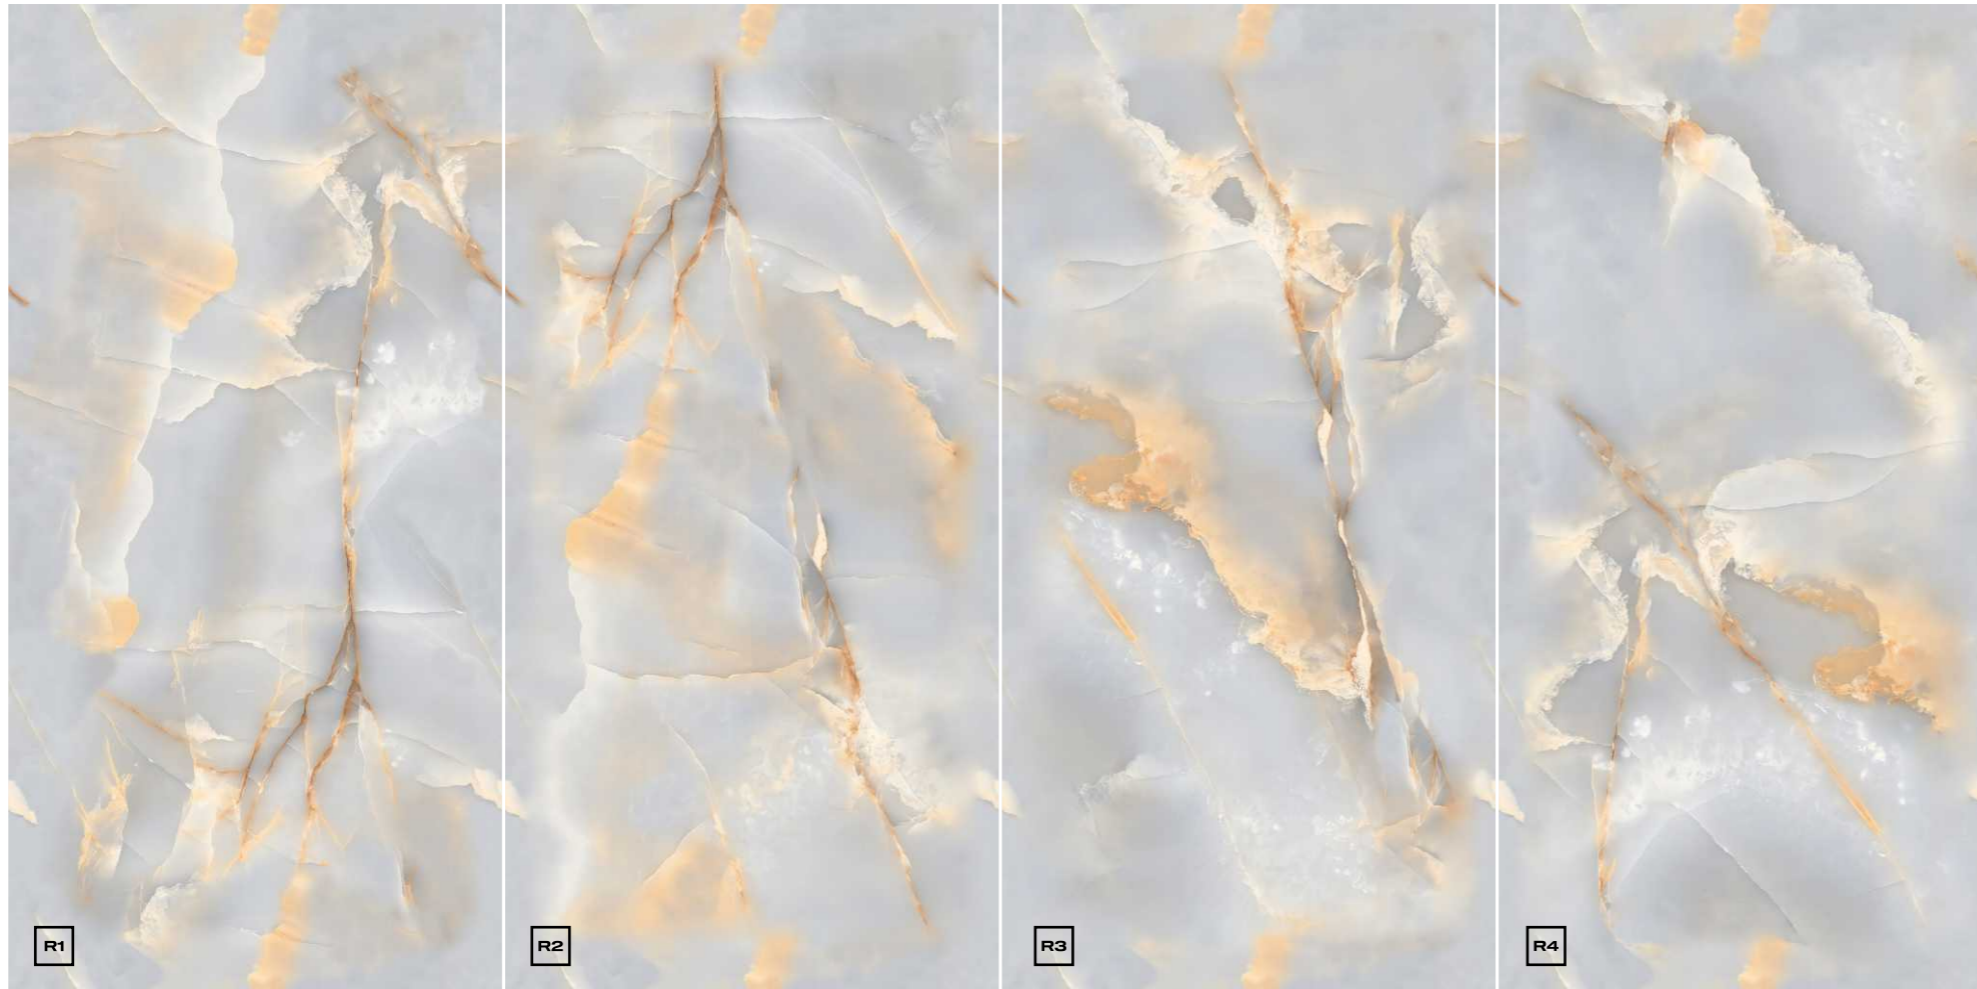

**APPLICATION AREAS**

-   
Kitchen counter top
-   
Bathtub
-   
Wash basin
-   
Shower base
-   
Staircase
-   
Door and window frame
-   
Dining table
-   
Shelves
-   
Table top

**WALL & FLOOR**

Zlota Beige | Size : 600x1200mm