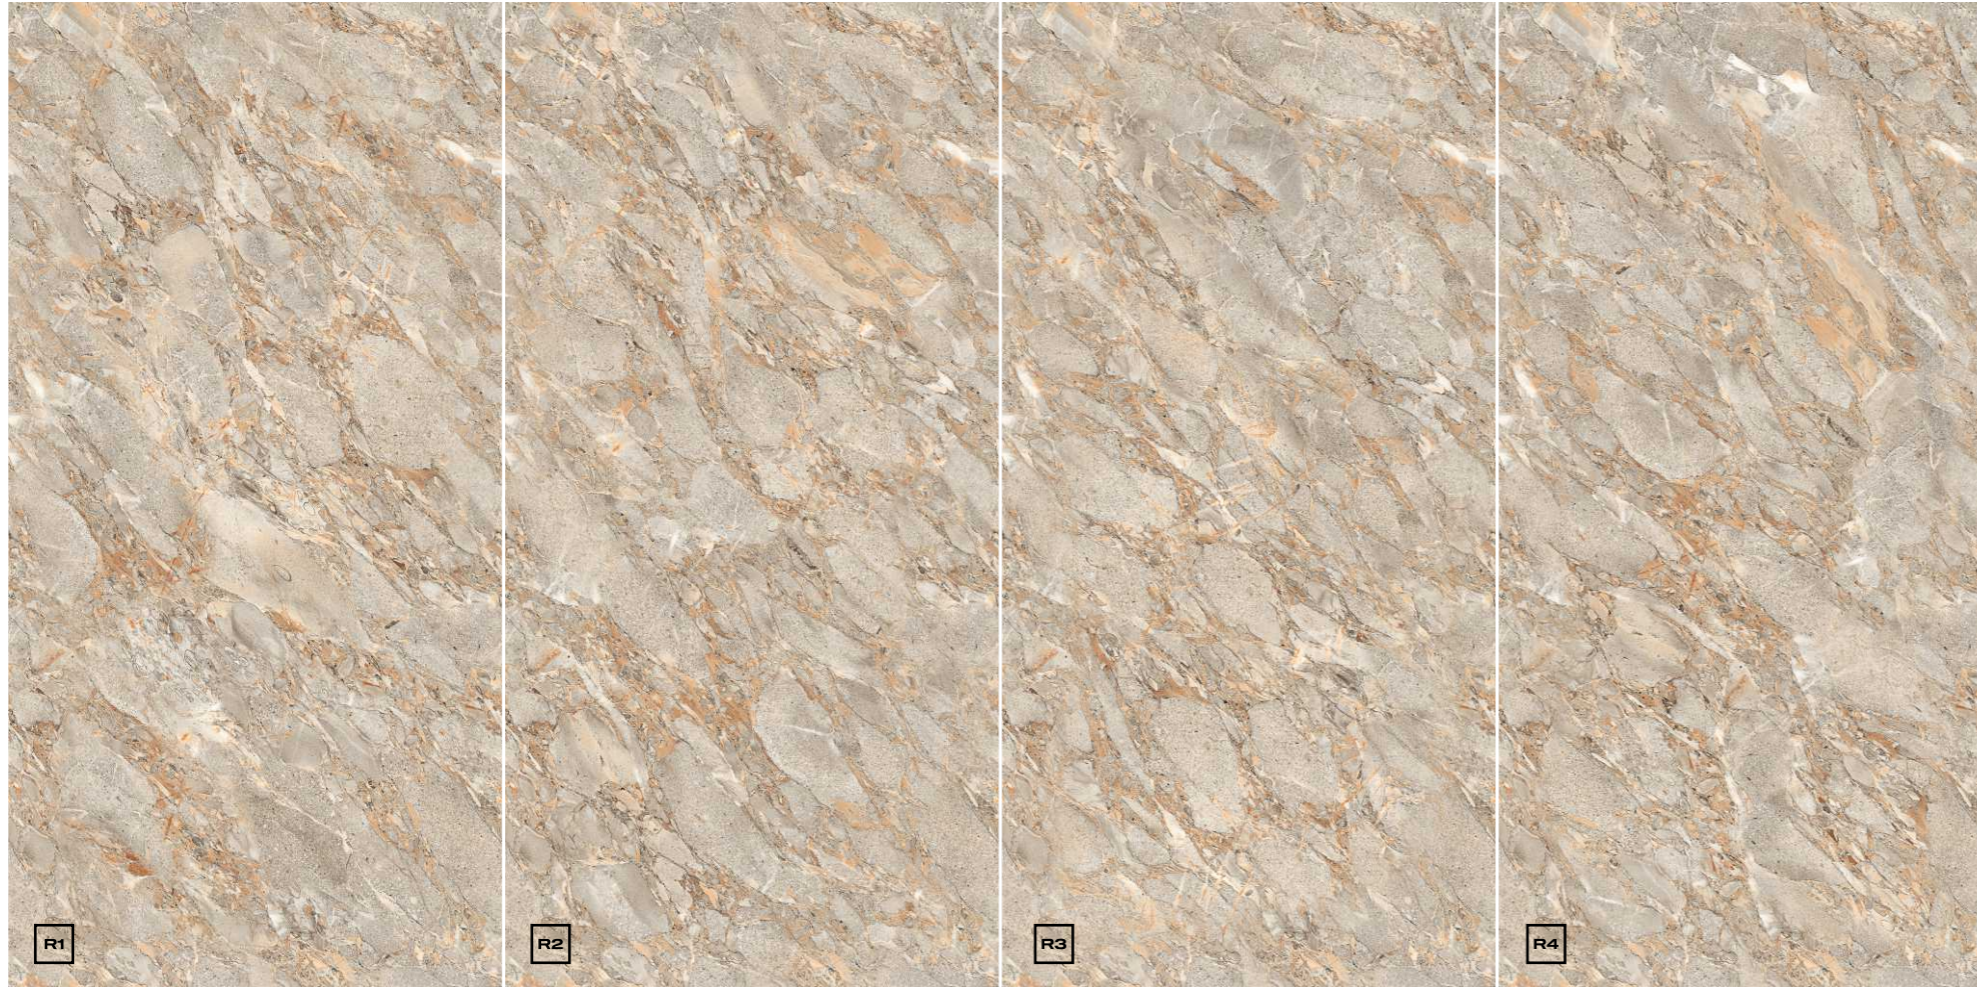

Simonza®
New ERA of digital tiles

PARADISE BRONZE

Size : 600x1200mm | Thickness : 8.5mm
Surface : Endless Glossy

APPLICATION AREAS

- Kitchen counter top
- Bathtub
- Wash basin
- Shower base
- Staircase
- Door and window frame
- Dining table
- Shelves
- Table top