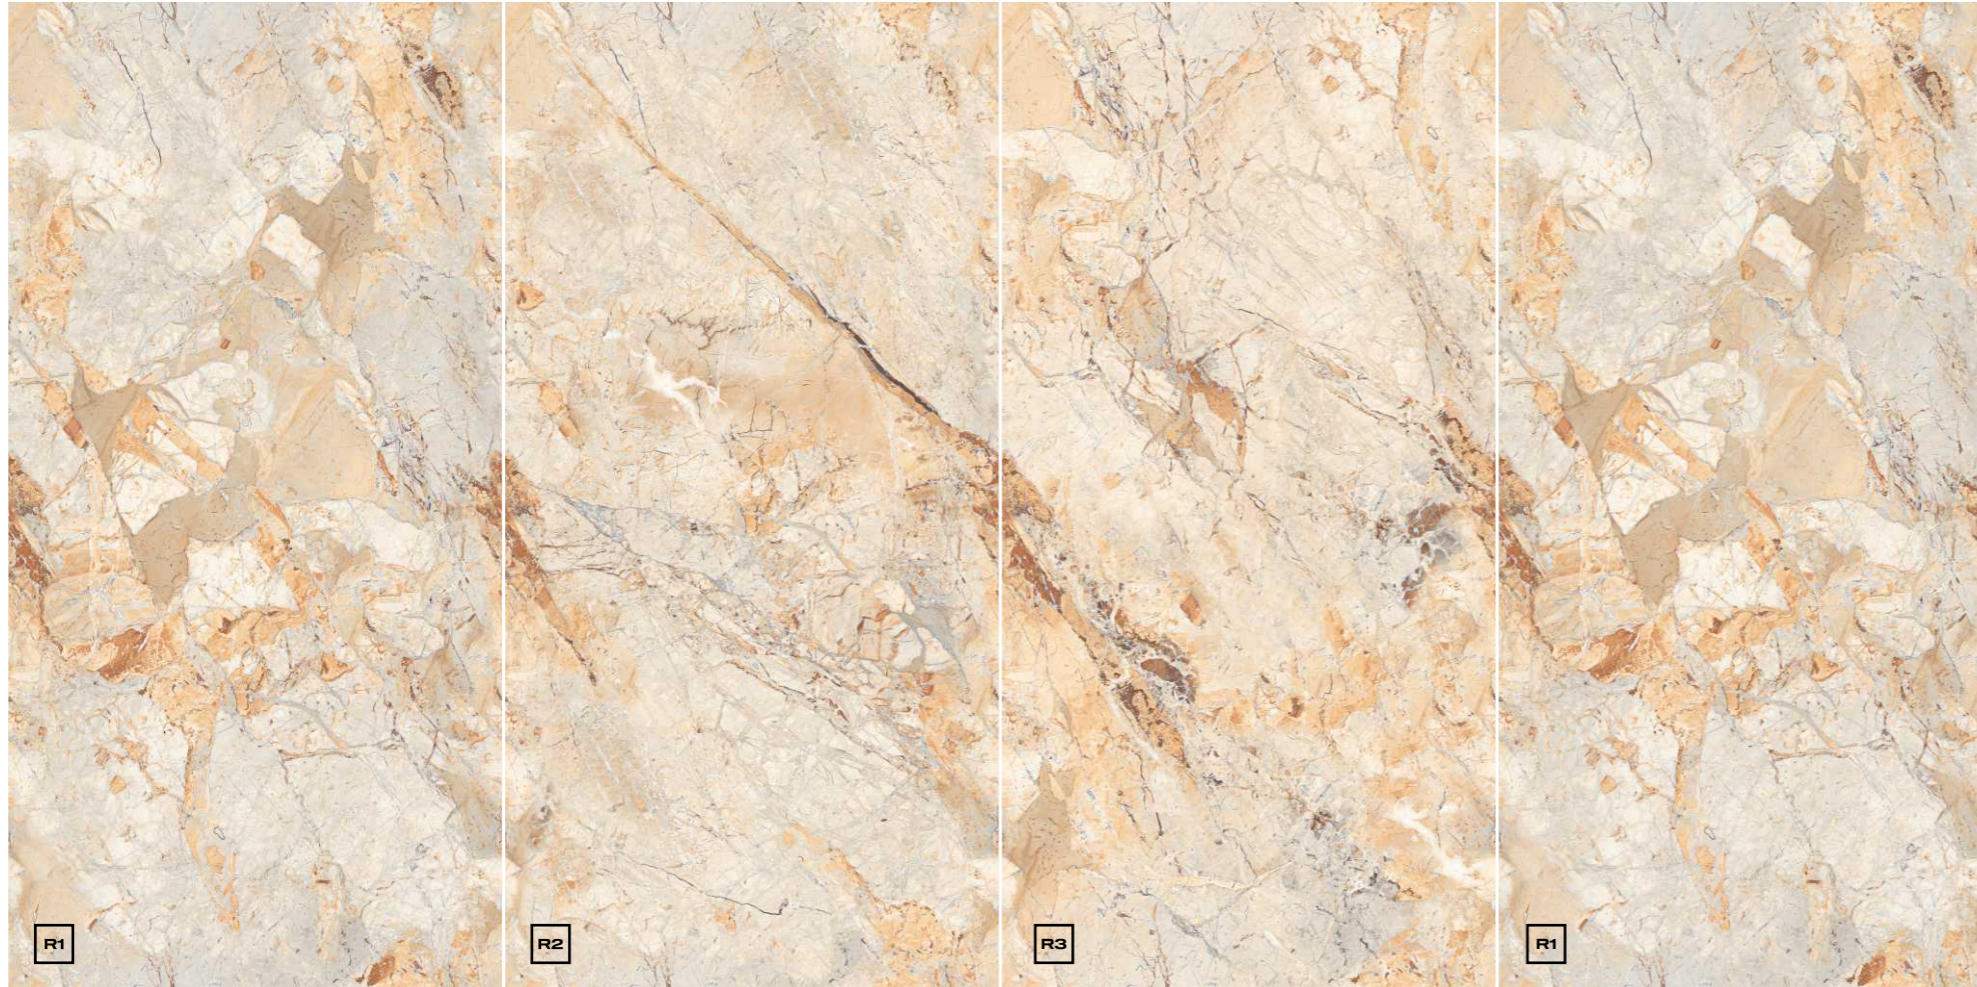

Simonza®
New ERA of digital tiles

BRACON BEIGE

Size : 600x1200mm | Thickness : 8.5mm
Surface : Endless Glossy