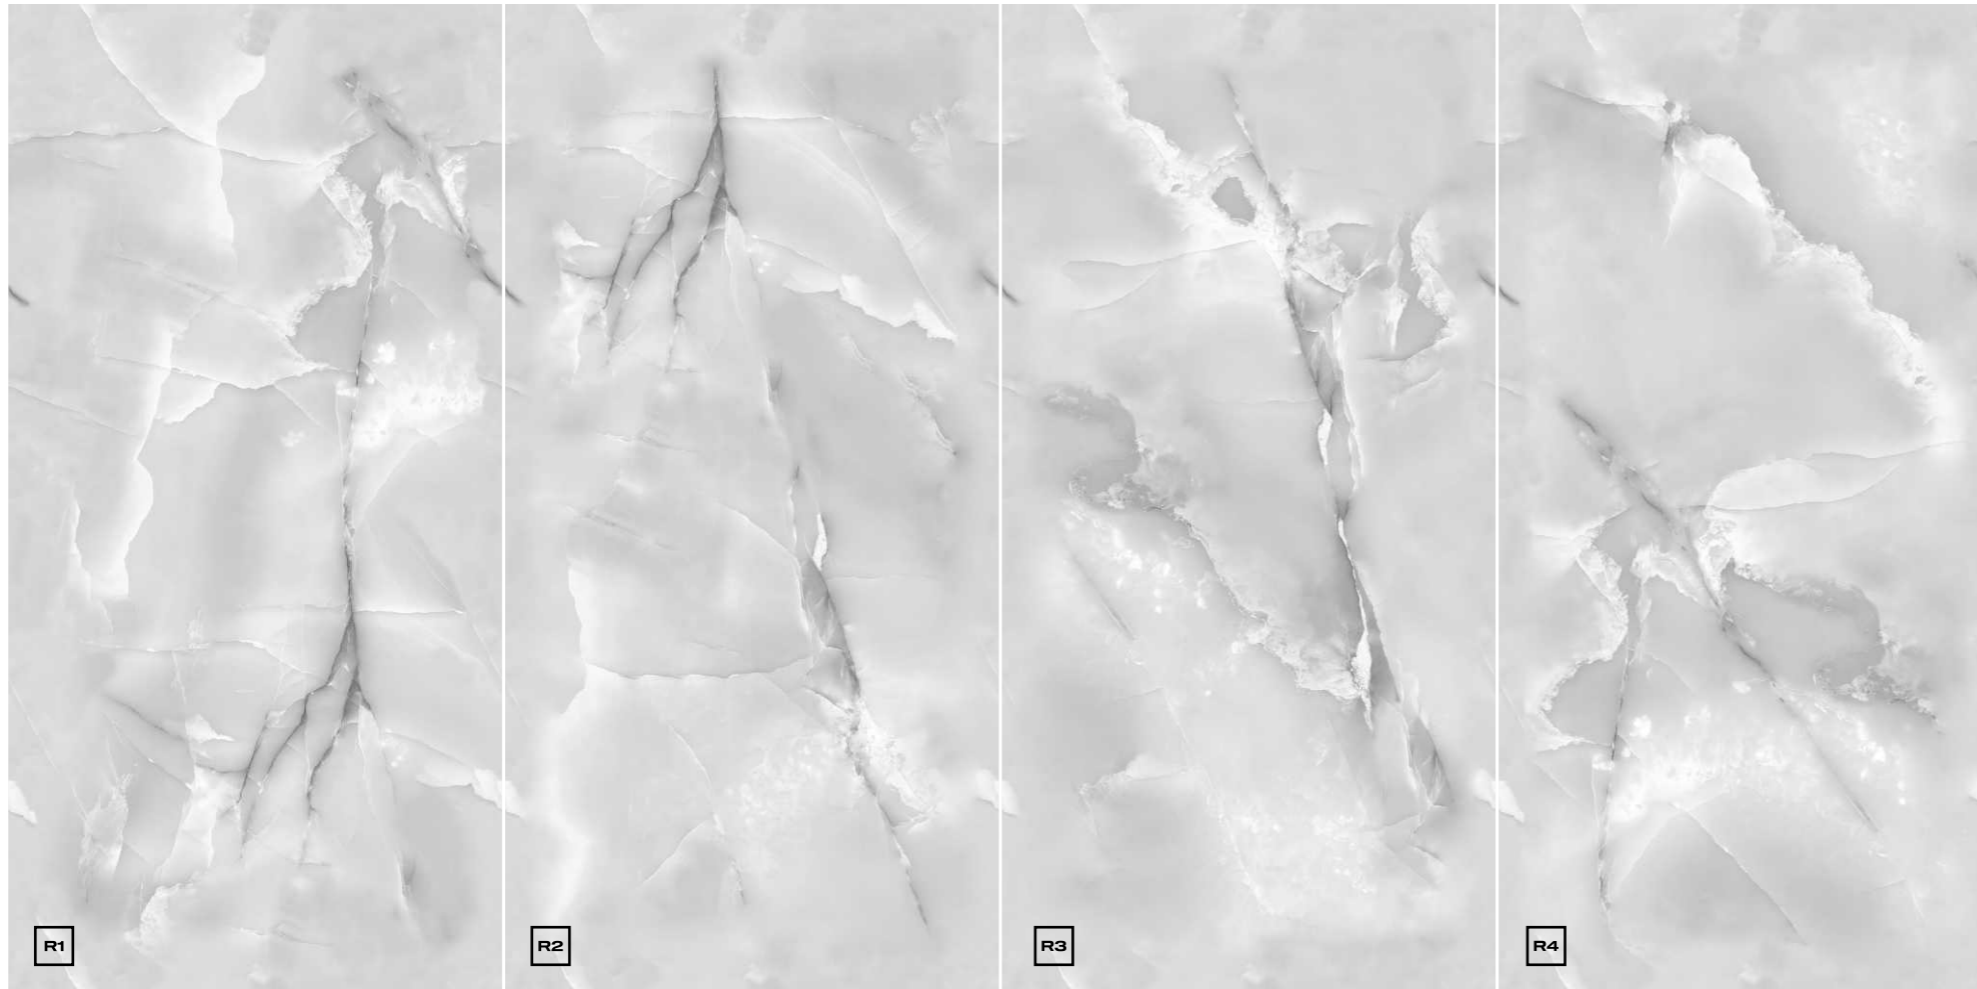

Simonza®
New ERA of digital tiles

ZODIAC GREY

Size : 600x1200mm | Thickness : 8.5mm
Surface : Endless Glossy