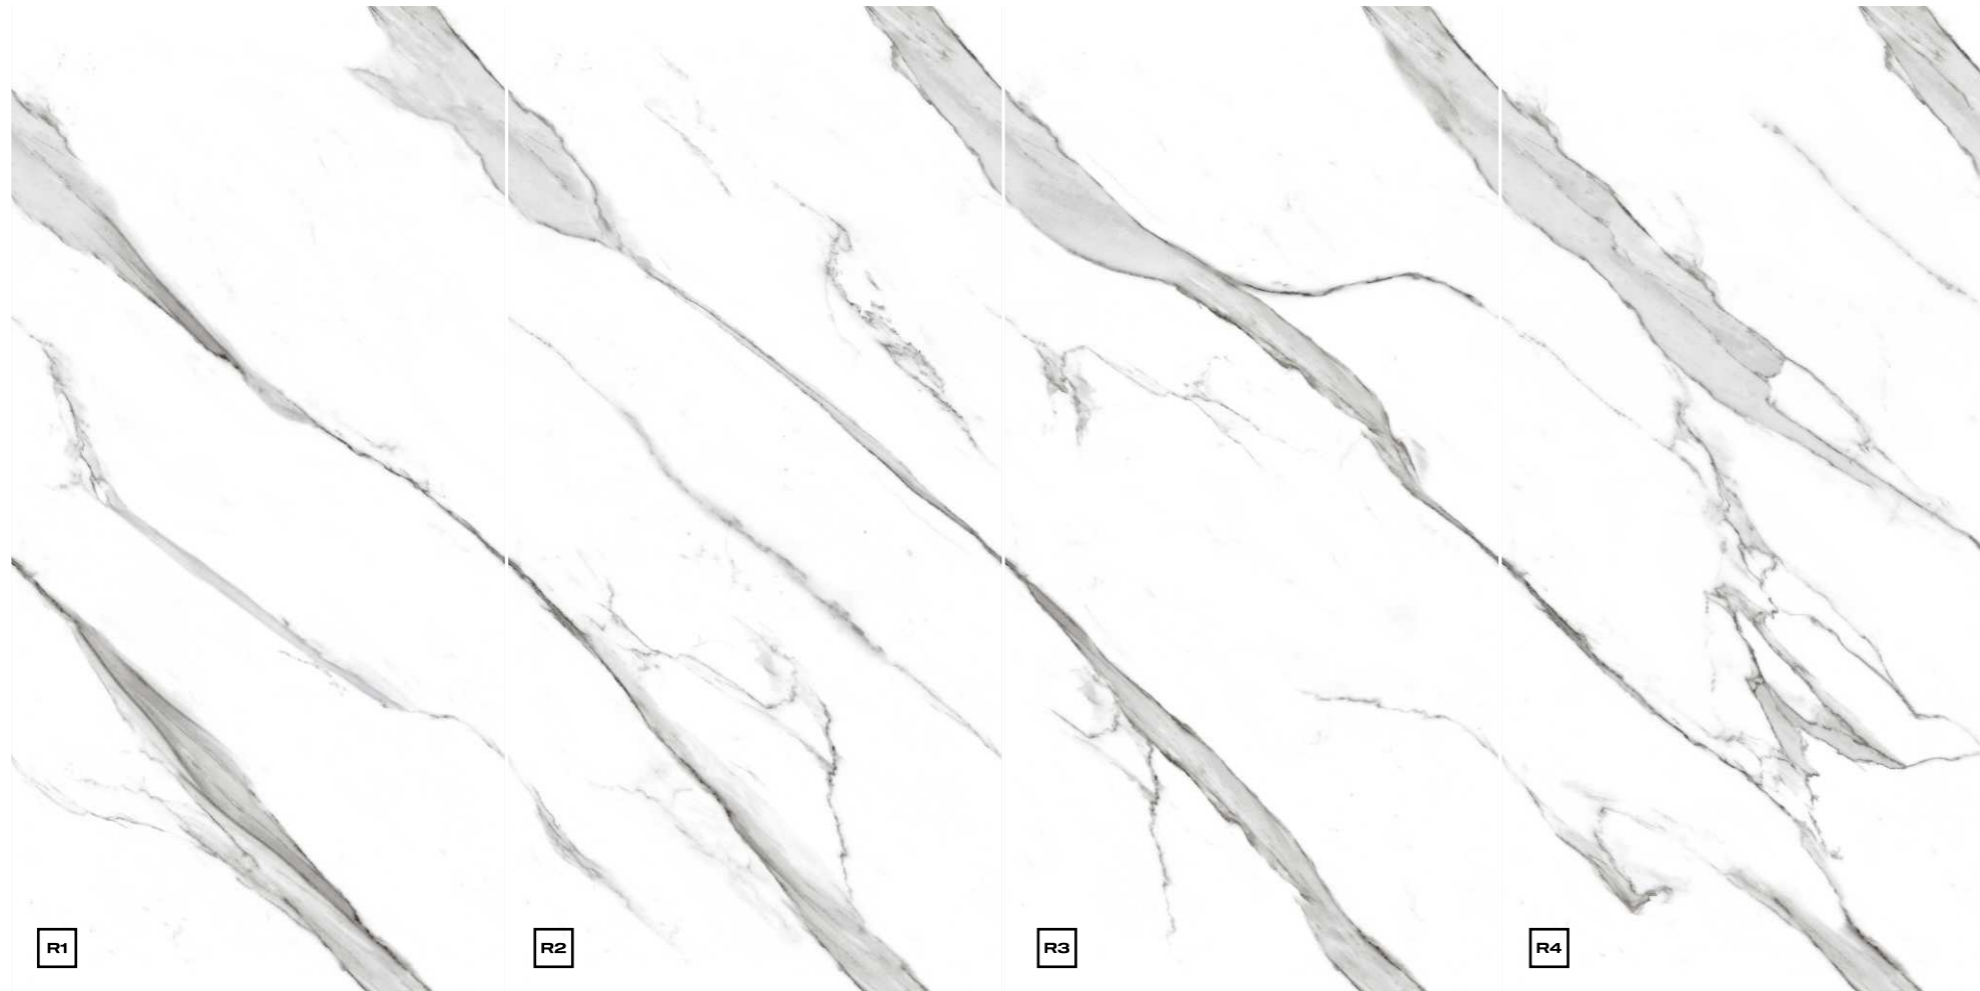

Simonza®
New ERA of digital tiles

BLAVOD WHITE

Size : 600x1200mm | Thickness : 8.5mm
Surface : Endless Glossy

APPLICATION AREAS

- Kitchen counter top
- Bathtub
- Wash basin
- Shower base
- Staircase
- Door and window frame
- Dining table
- Shelves
- Table top