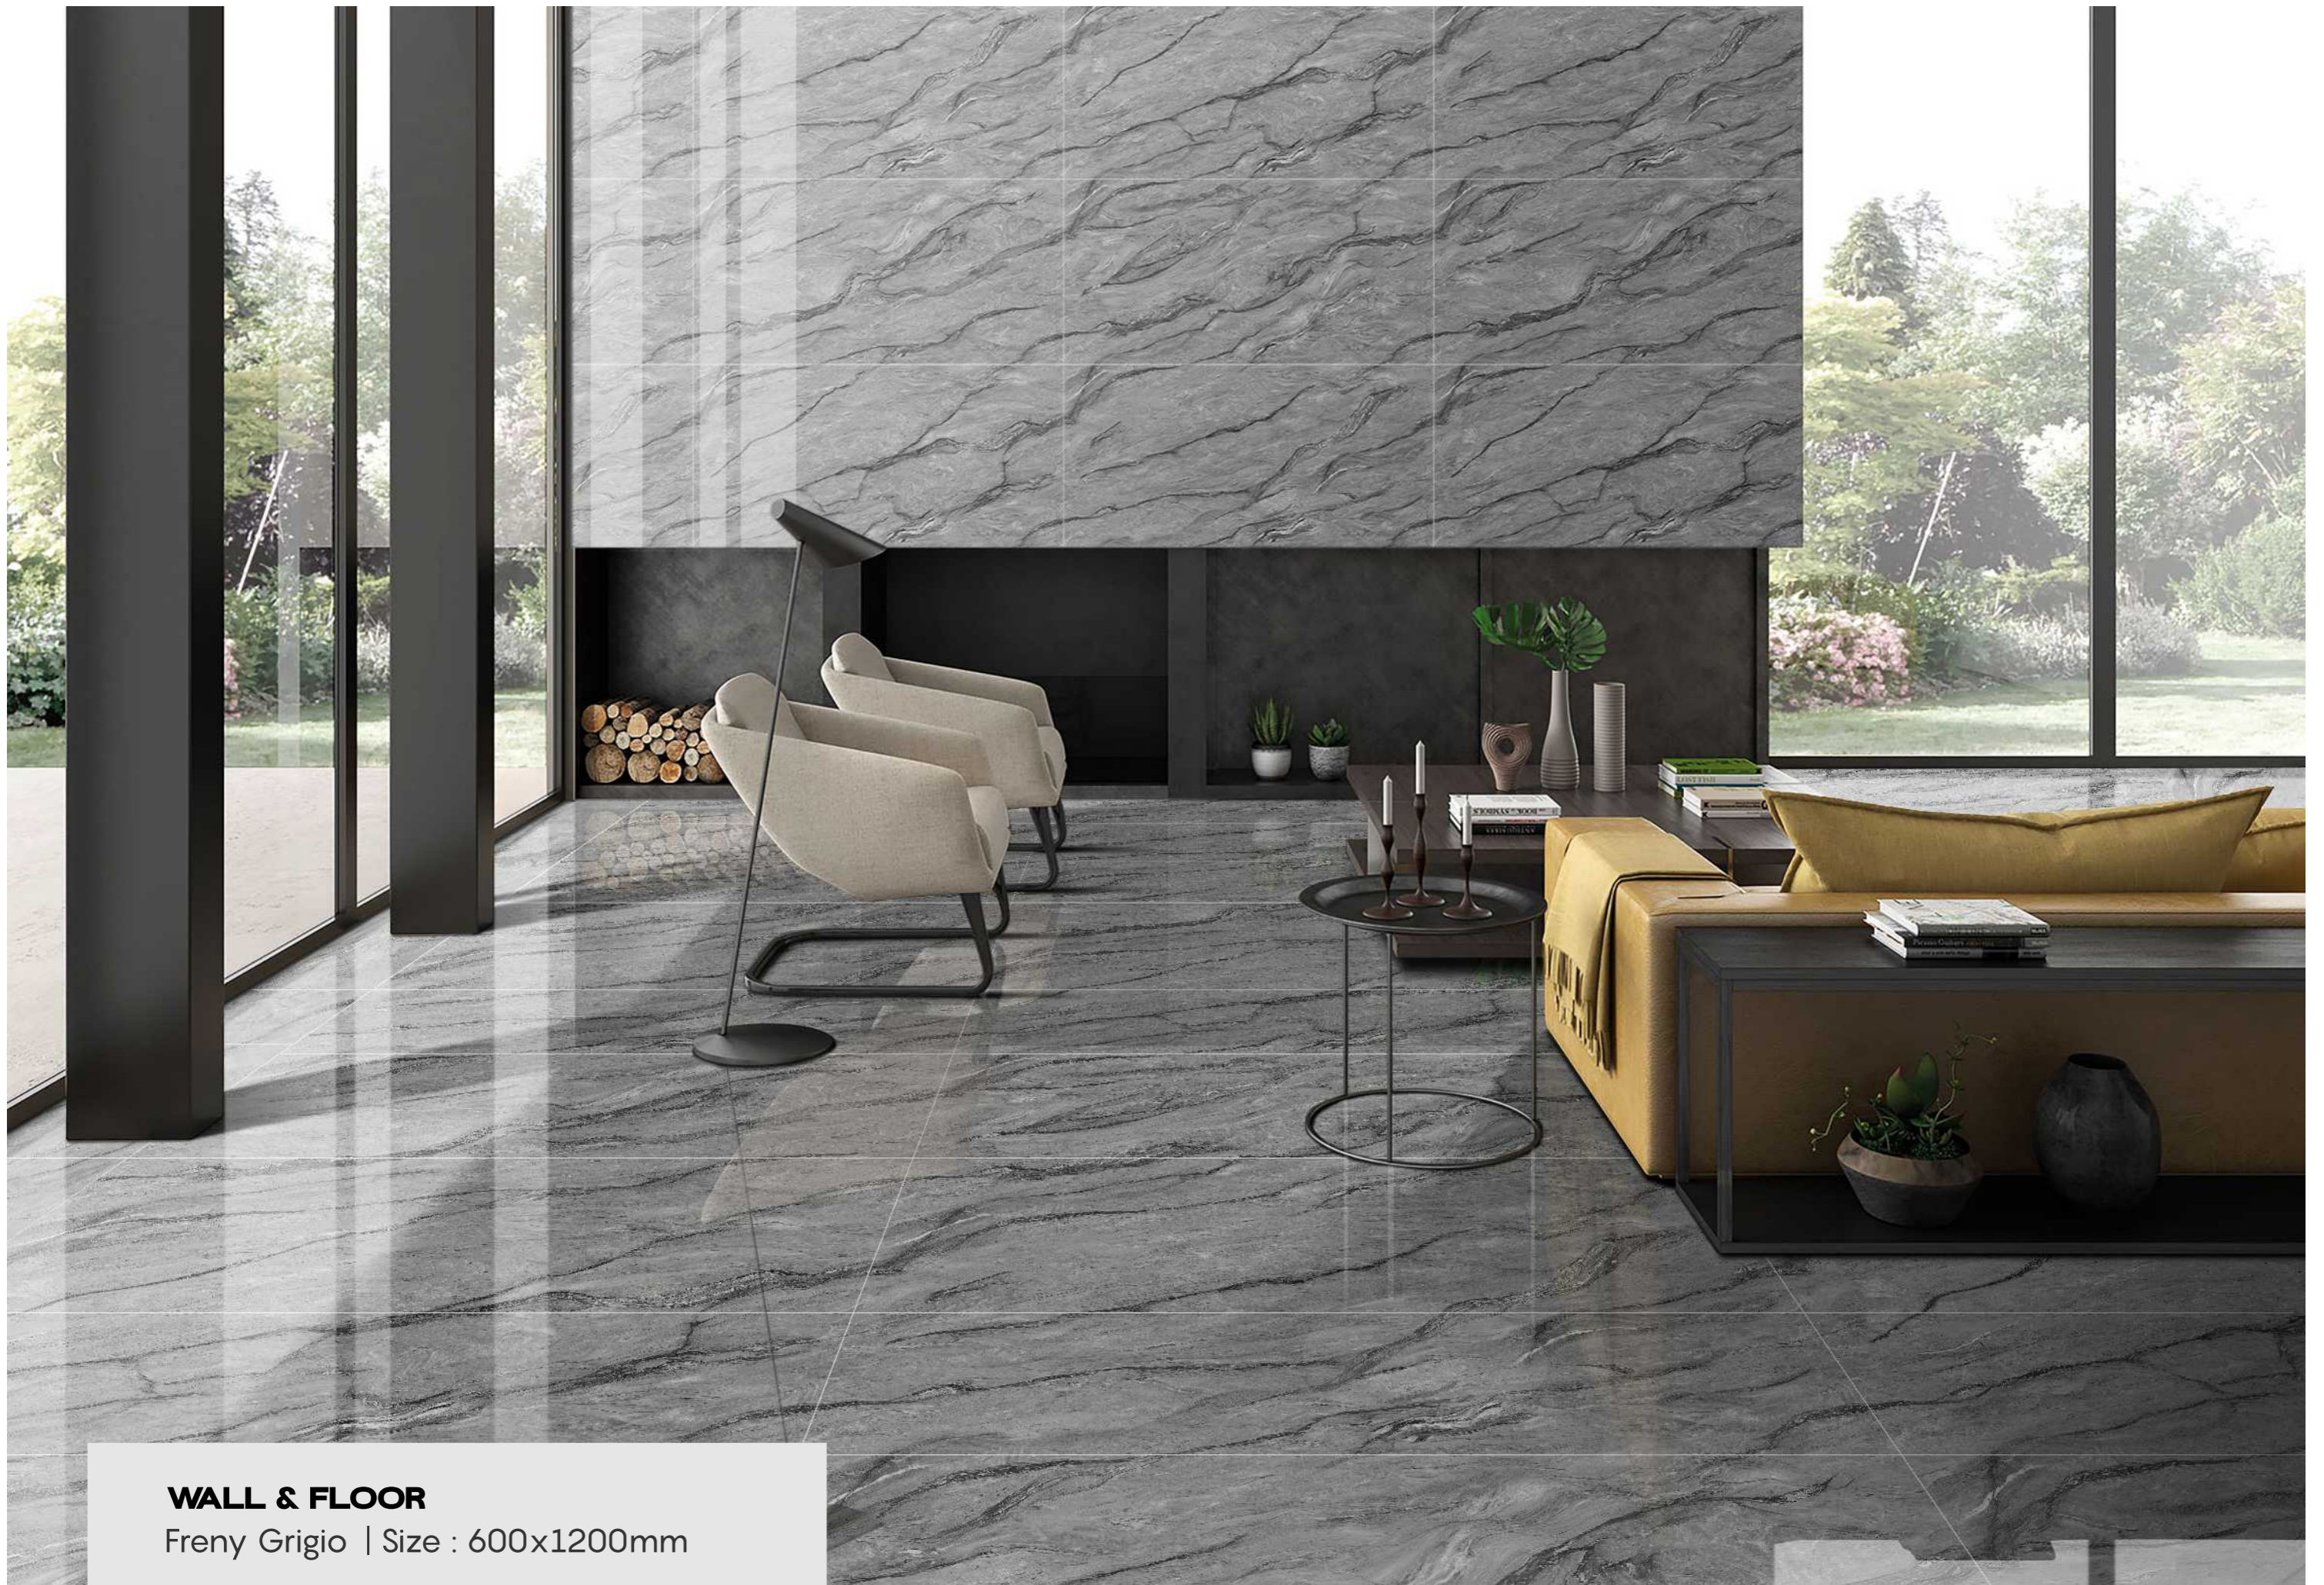

WALL & FLOOR

Freny Grigio | Size : 600x1200mm