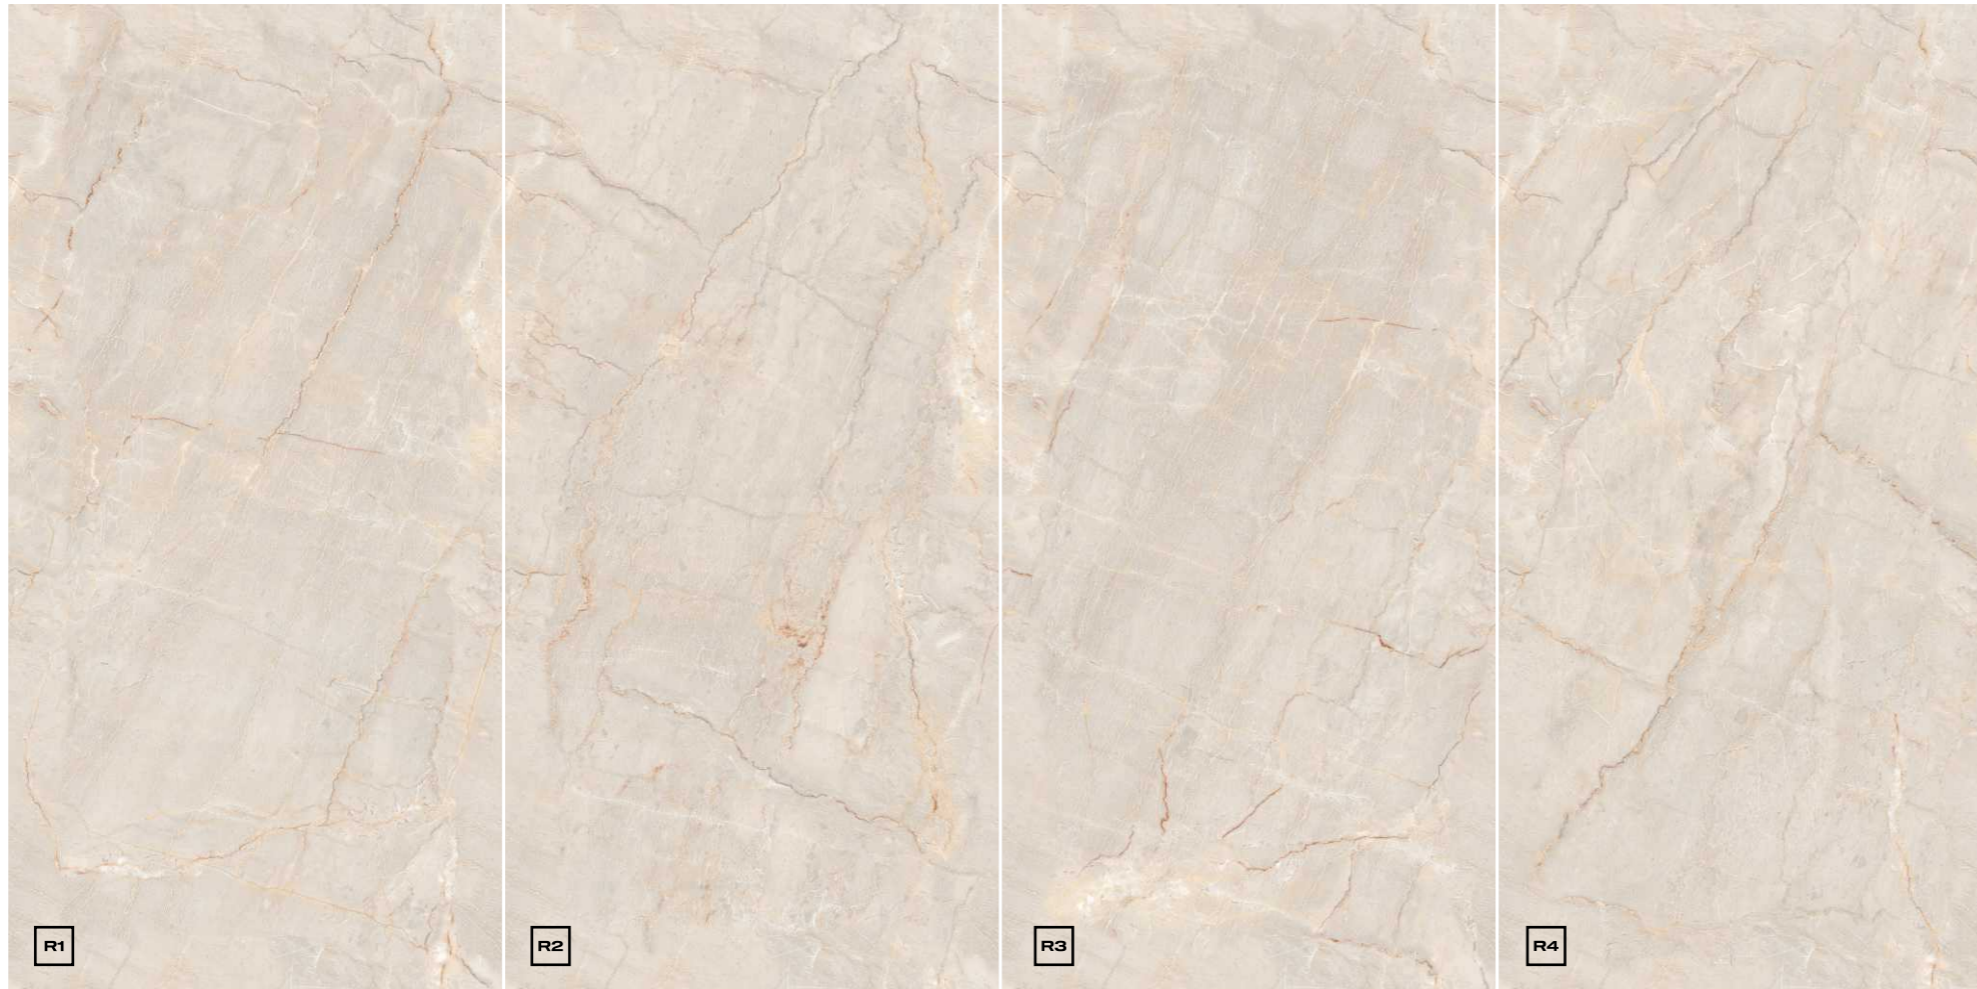

Simonza®
New ERA of digital tiles

COLON BEIGE

Size : 600x1200mm | Thickness : 8.5mm
Surface : Endless Glossy

APPLICATION AREAS

- Kitchen counter top
- Bathtub
- Wash basin
- Shower base
- Staircase
- Door and window frame
- Dining table
- Shelves
- Table top