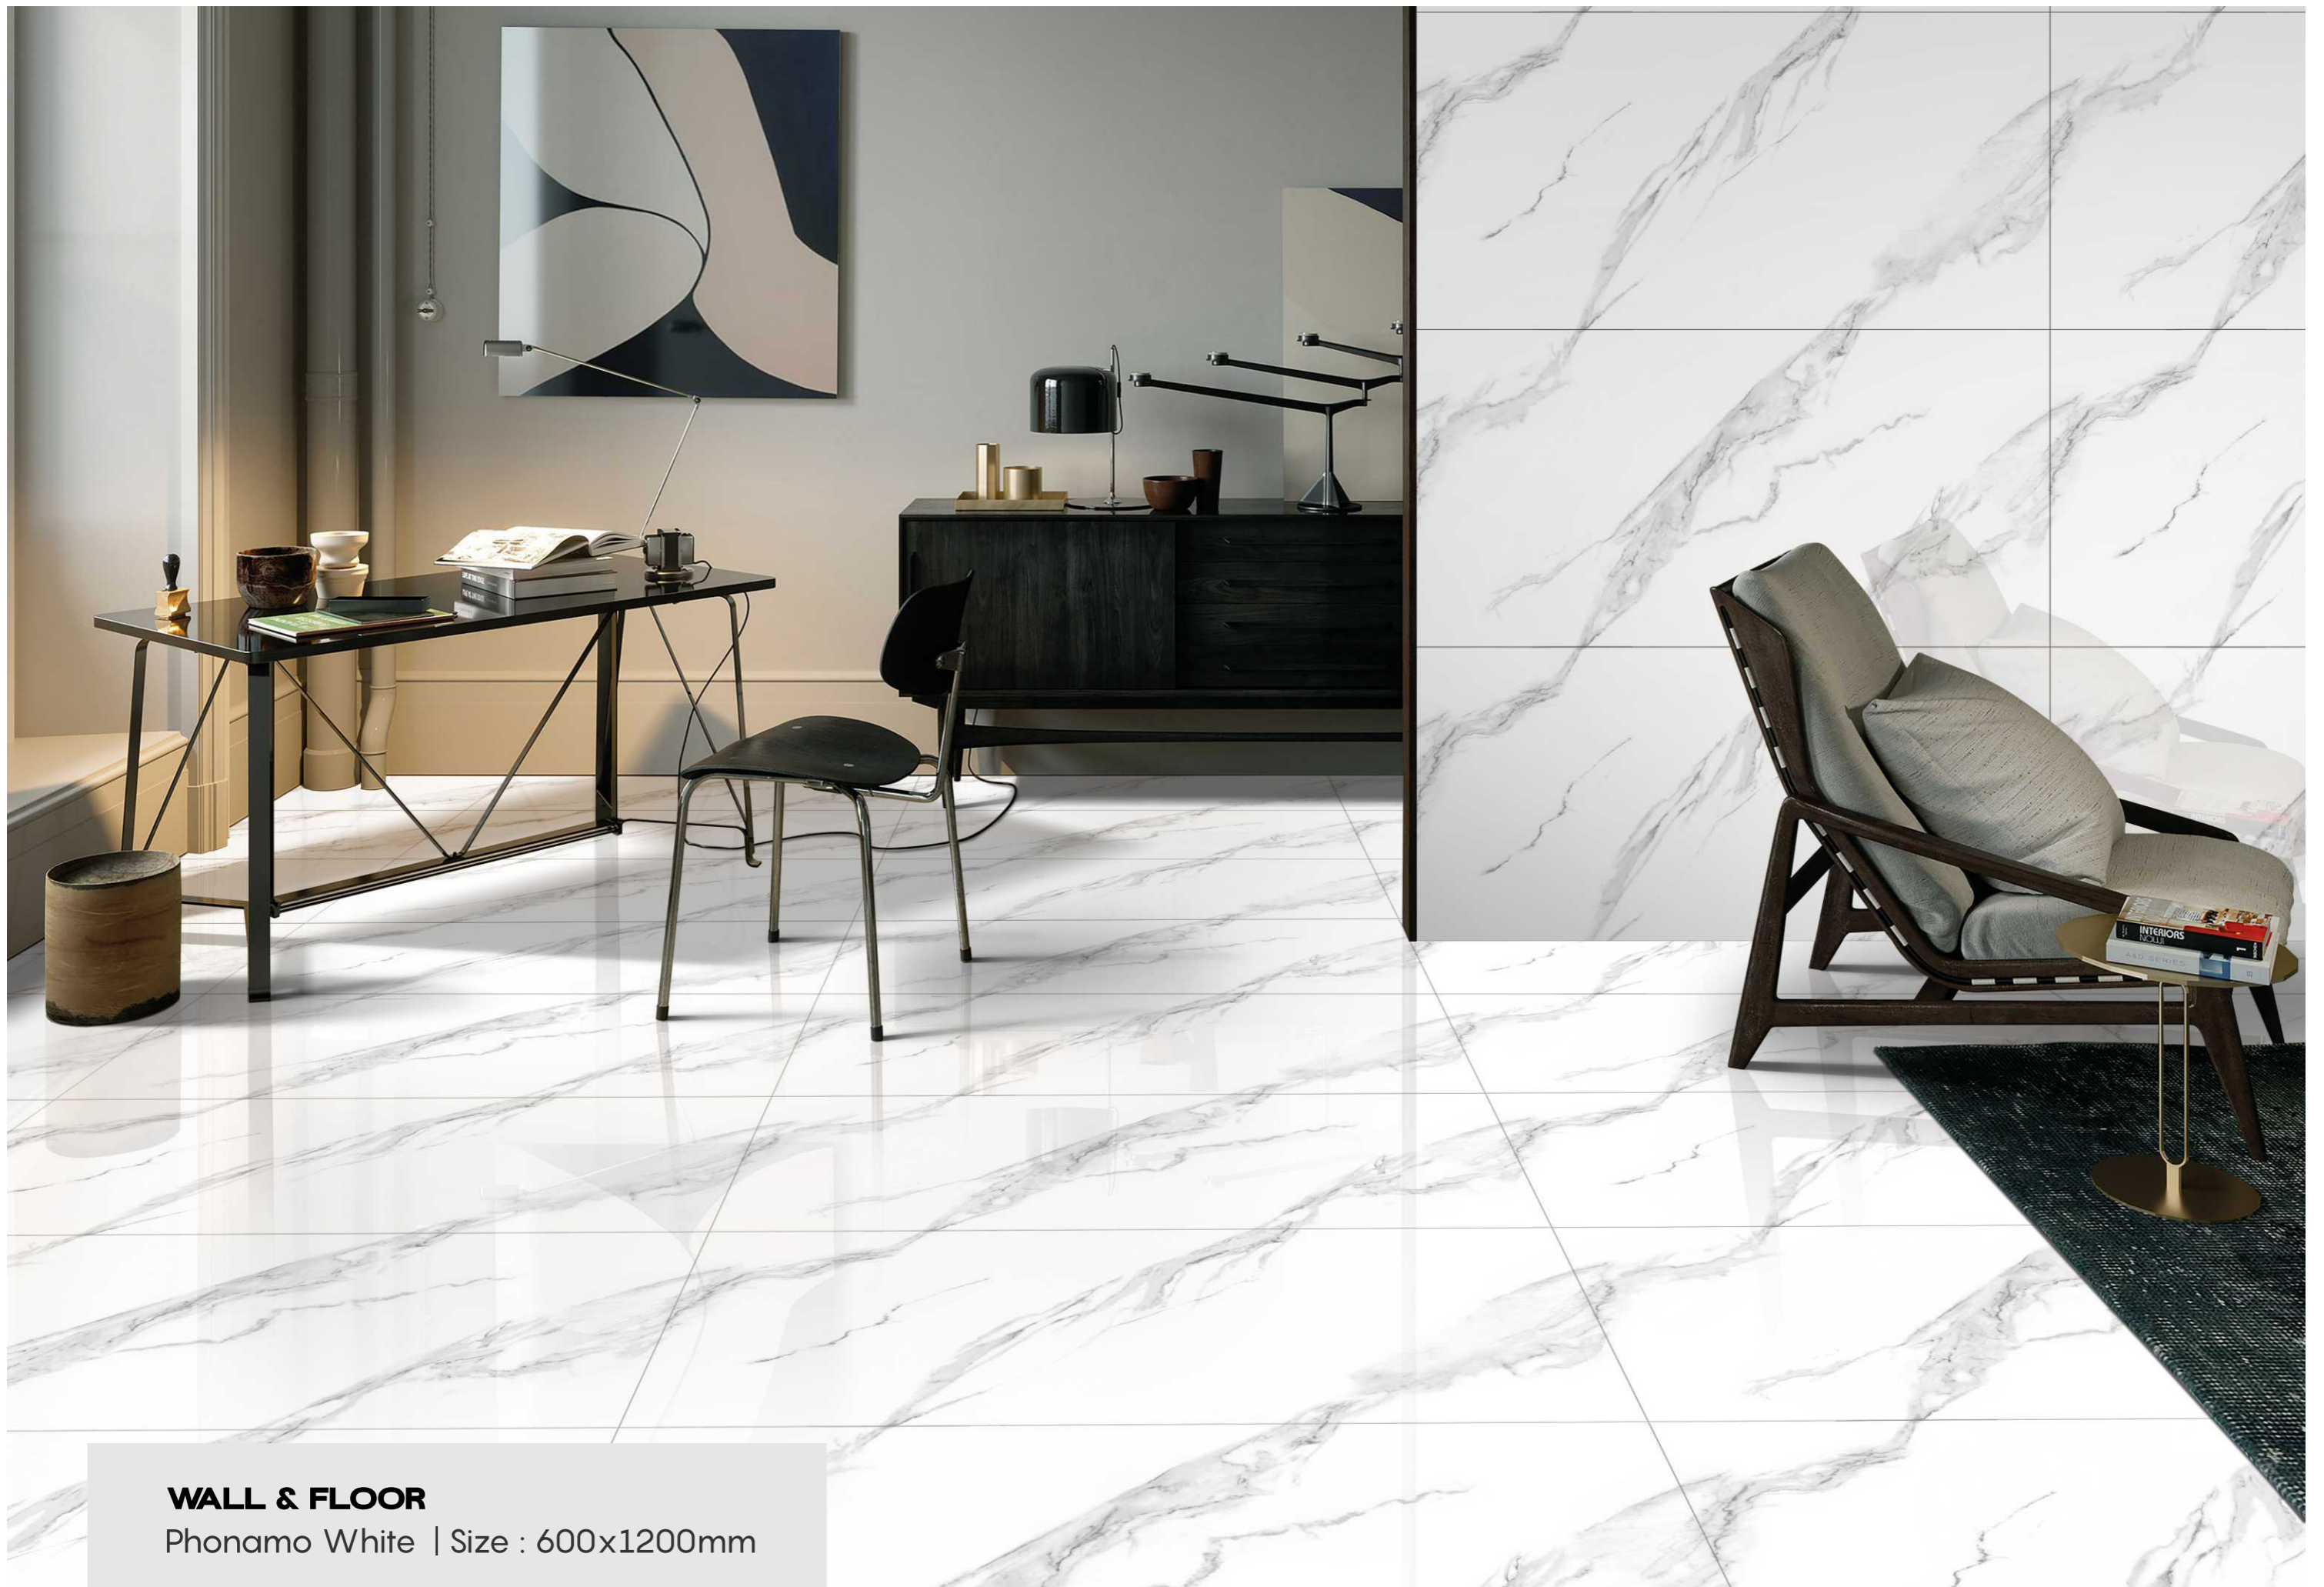

WALL & FLOOR
Phonamo White | Size : 600x1200mm