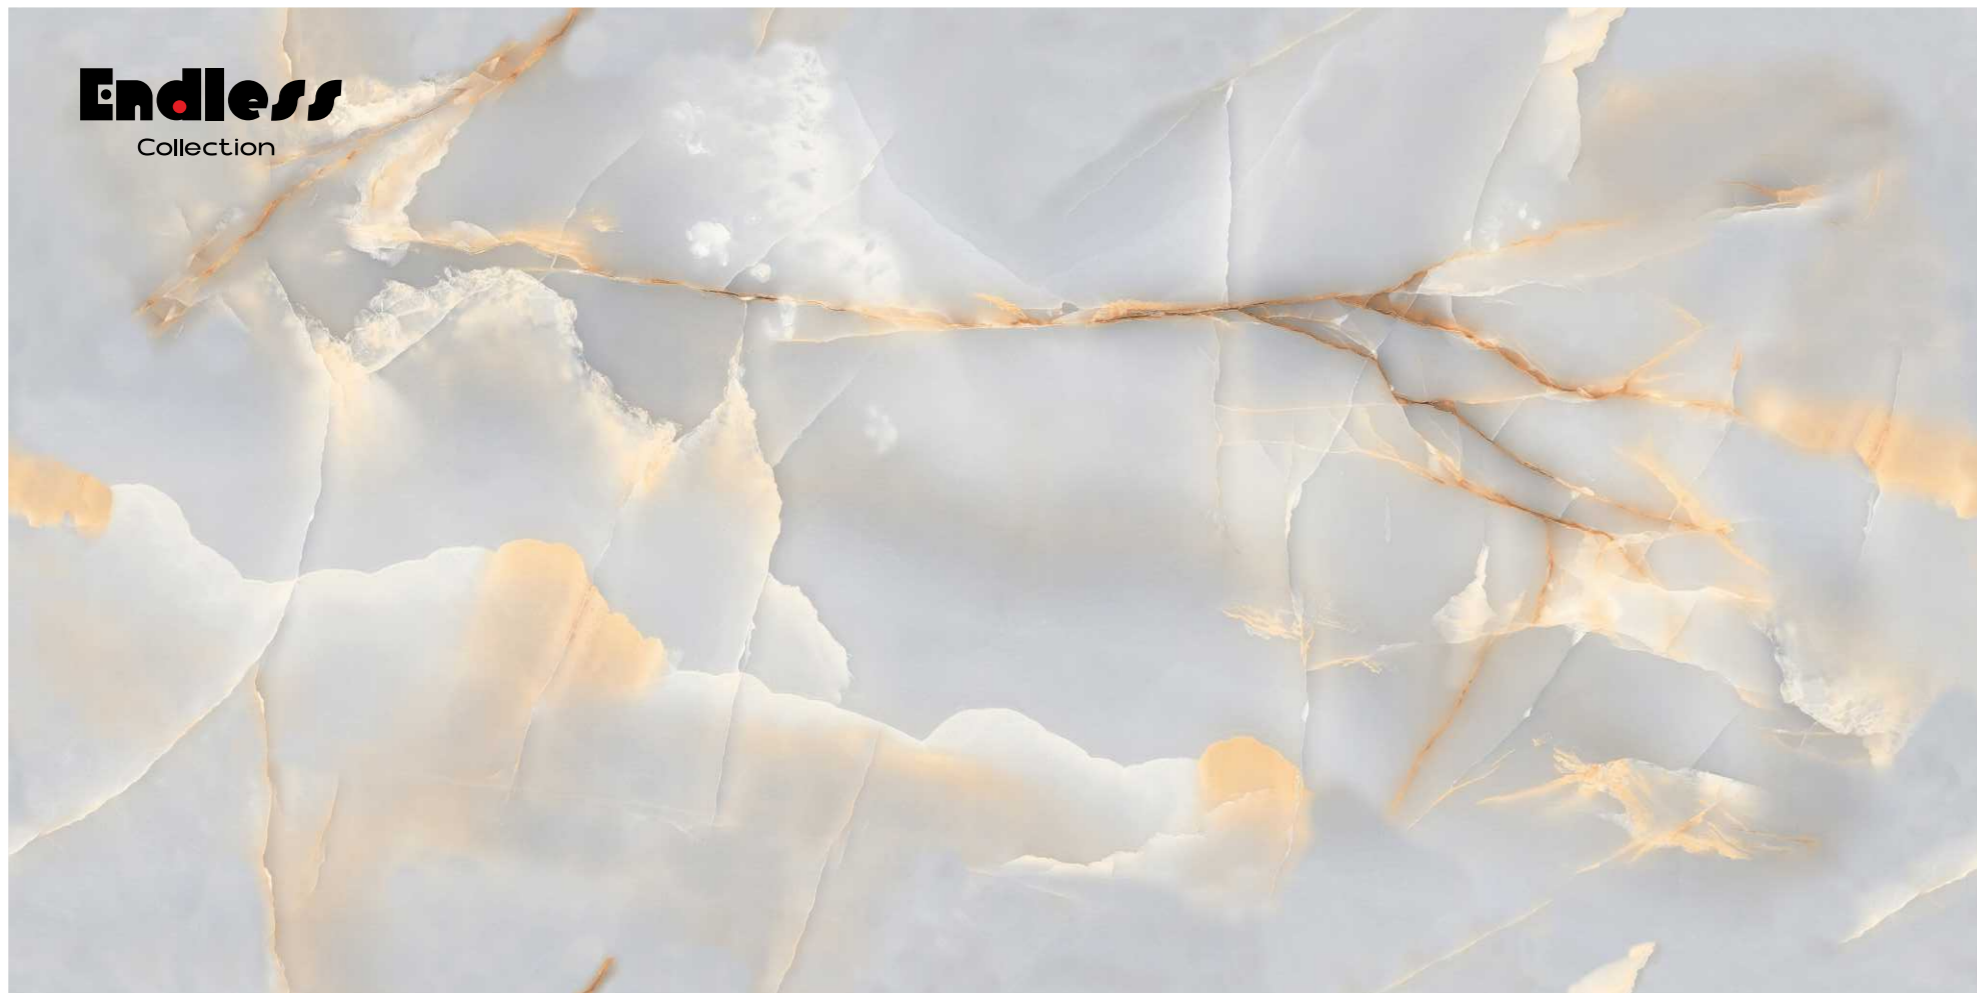

APPLICATION AREAS

- Kitchen counter top
- Bathtub
- Wash basin
- Shower base
- Staircase
- Door and window frame
- Dining table
- Shelves
- Table top