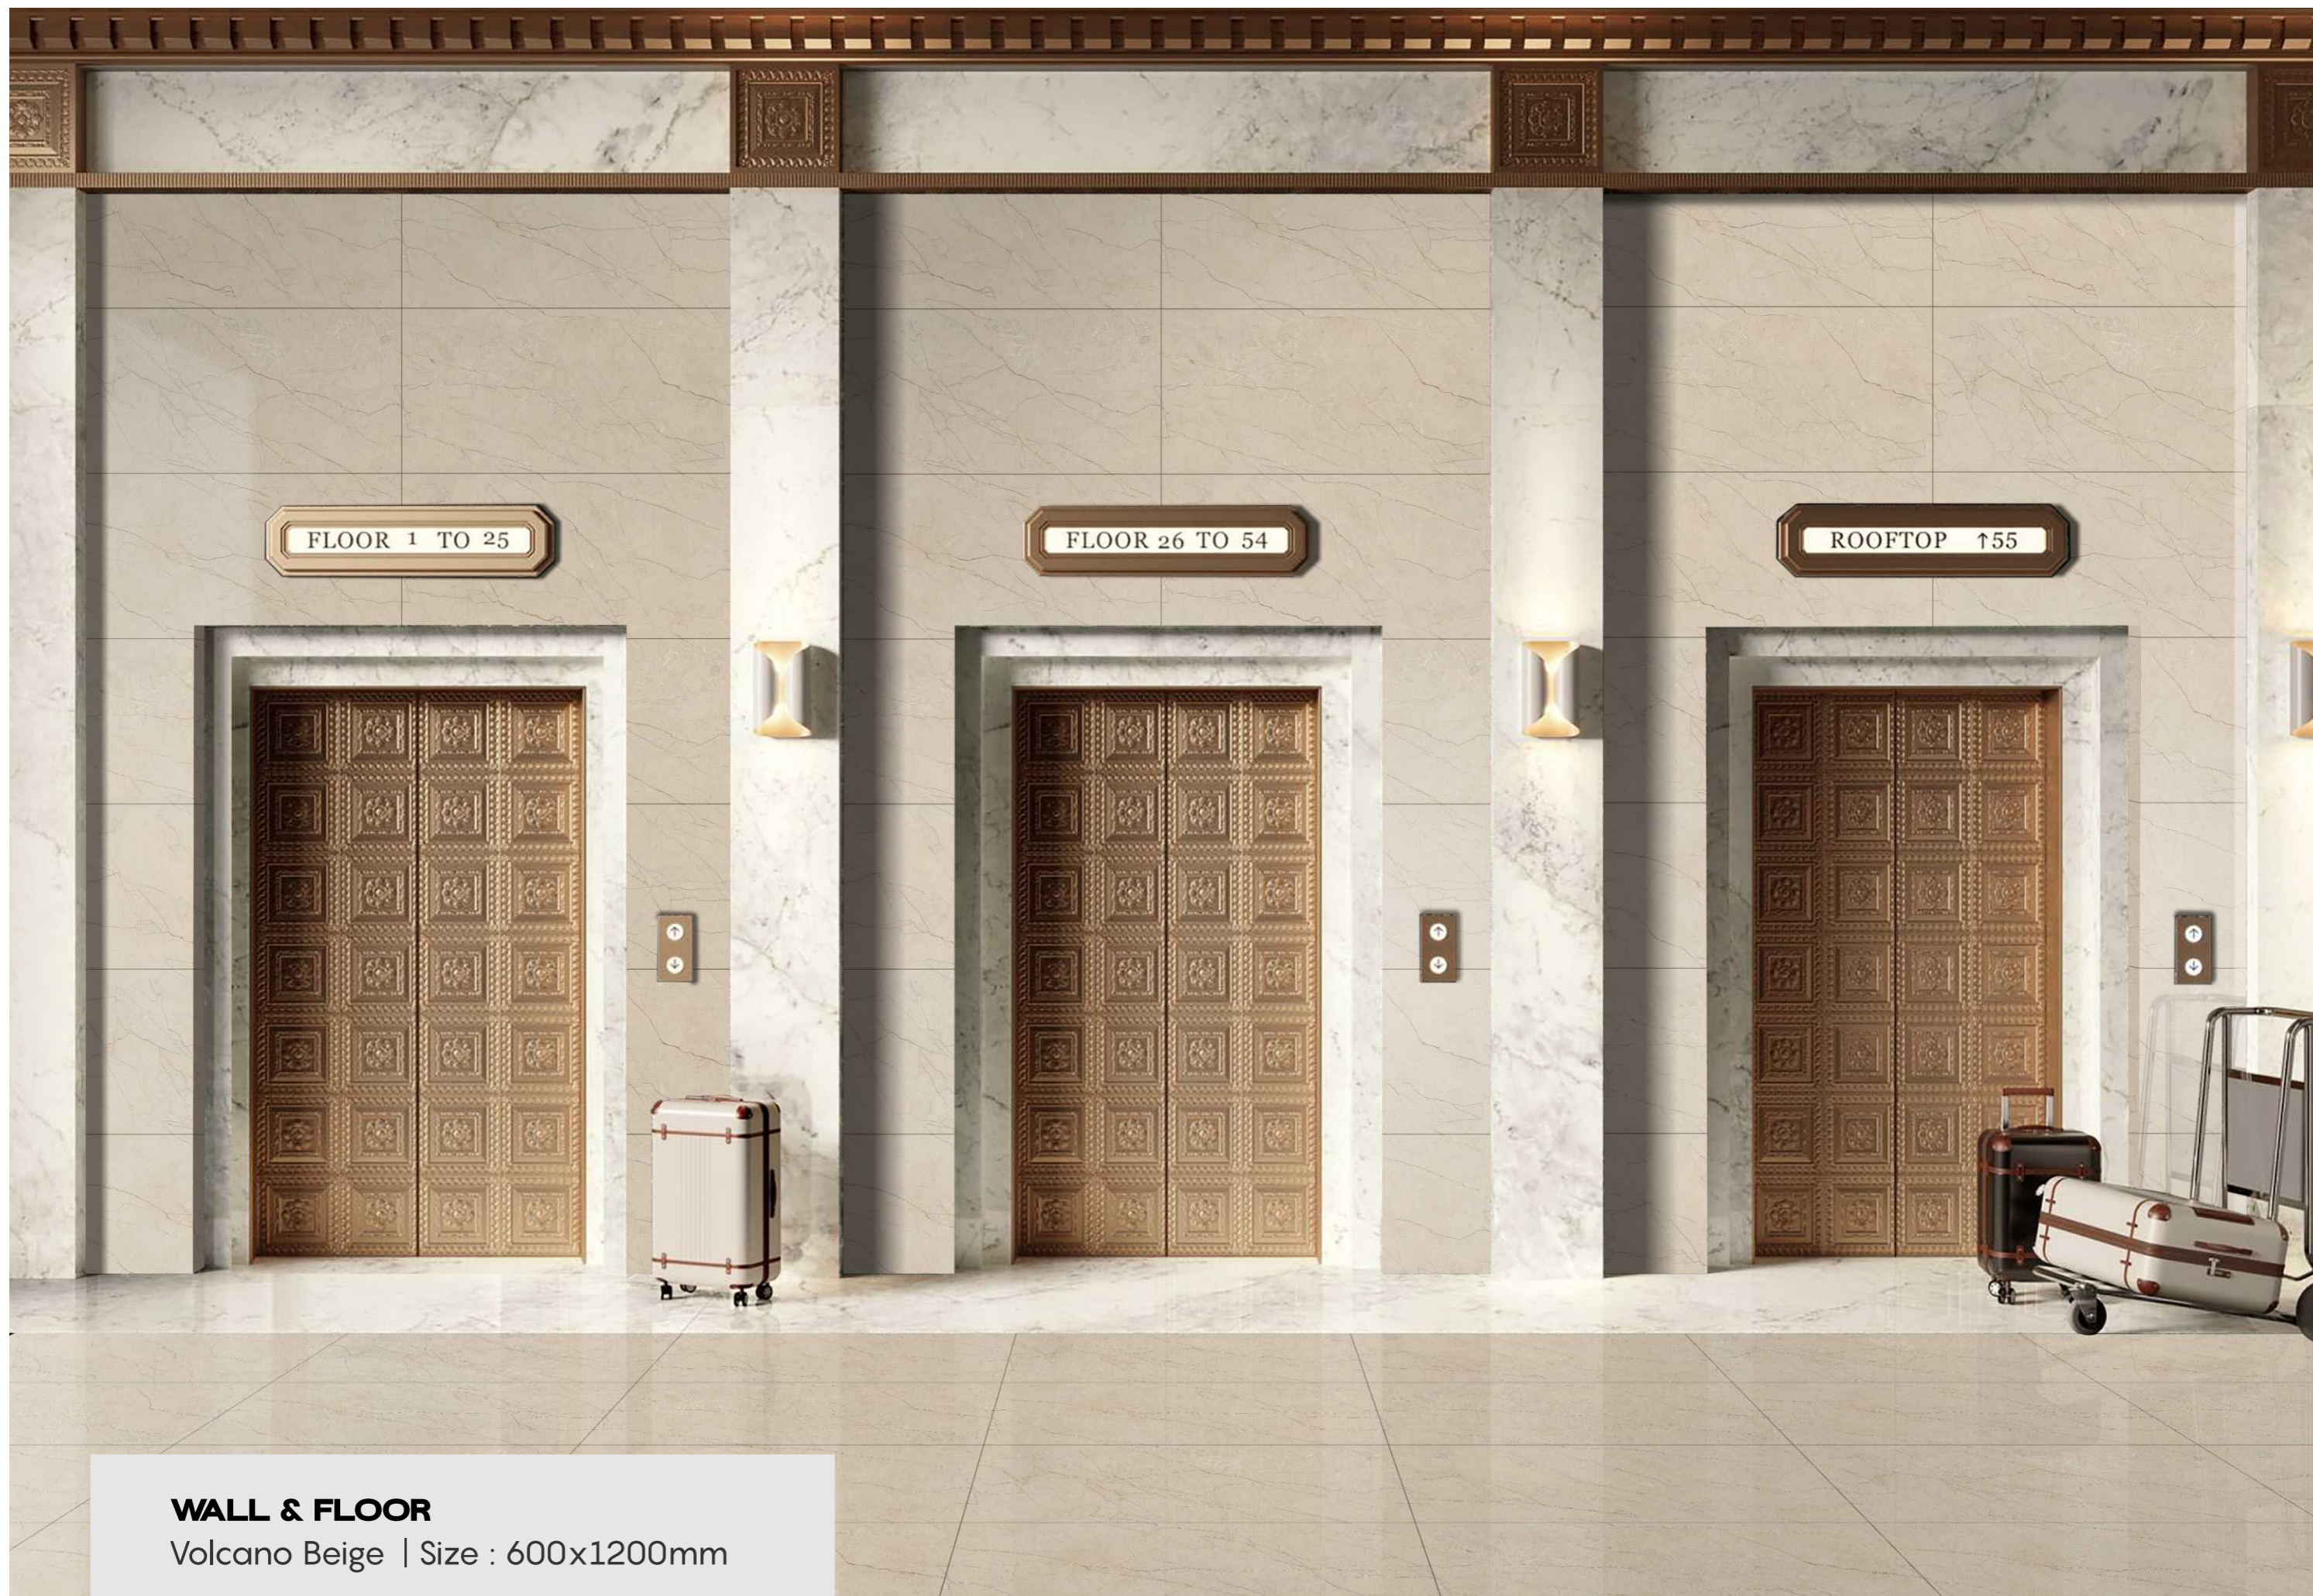

FLOOR 1 TO 25

FLOOR 26 TO 54

ROOFTOP ↑155