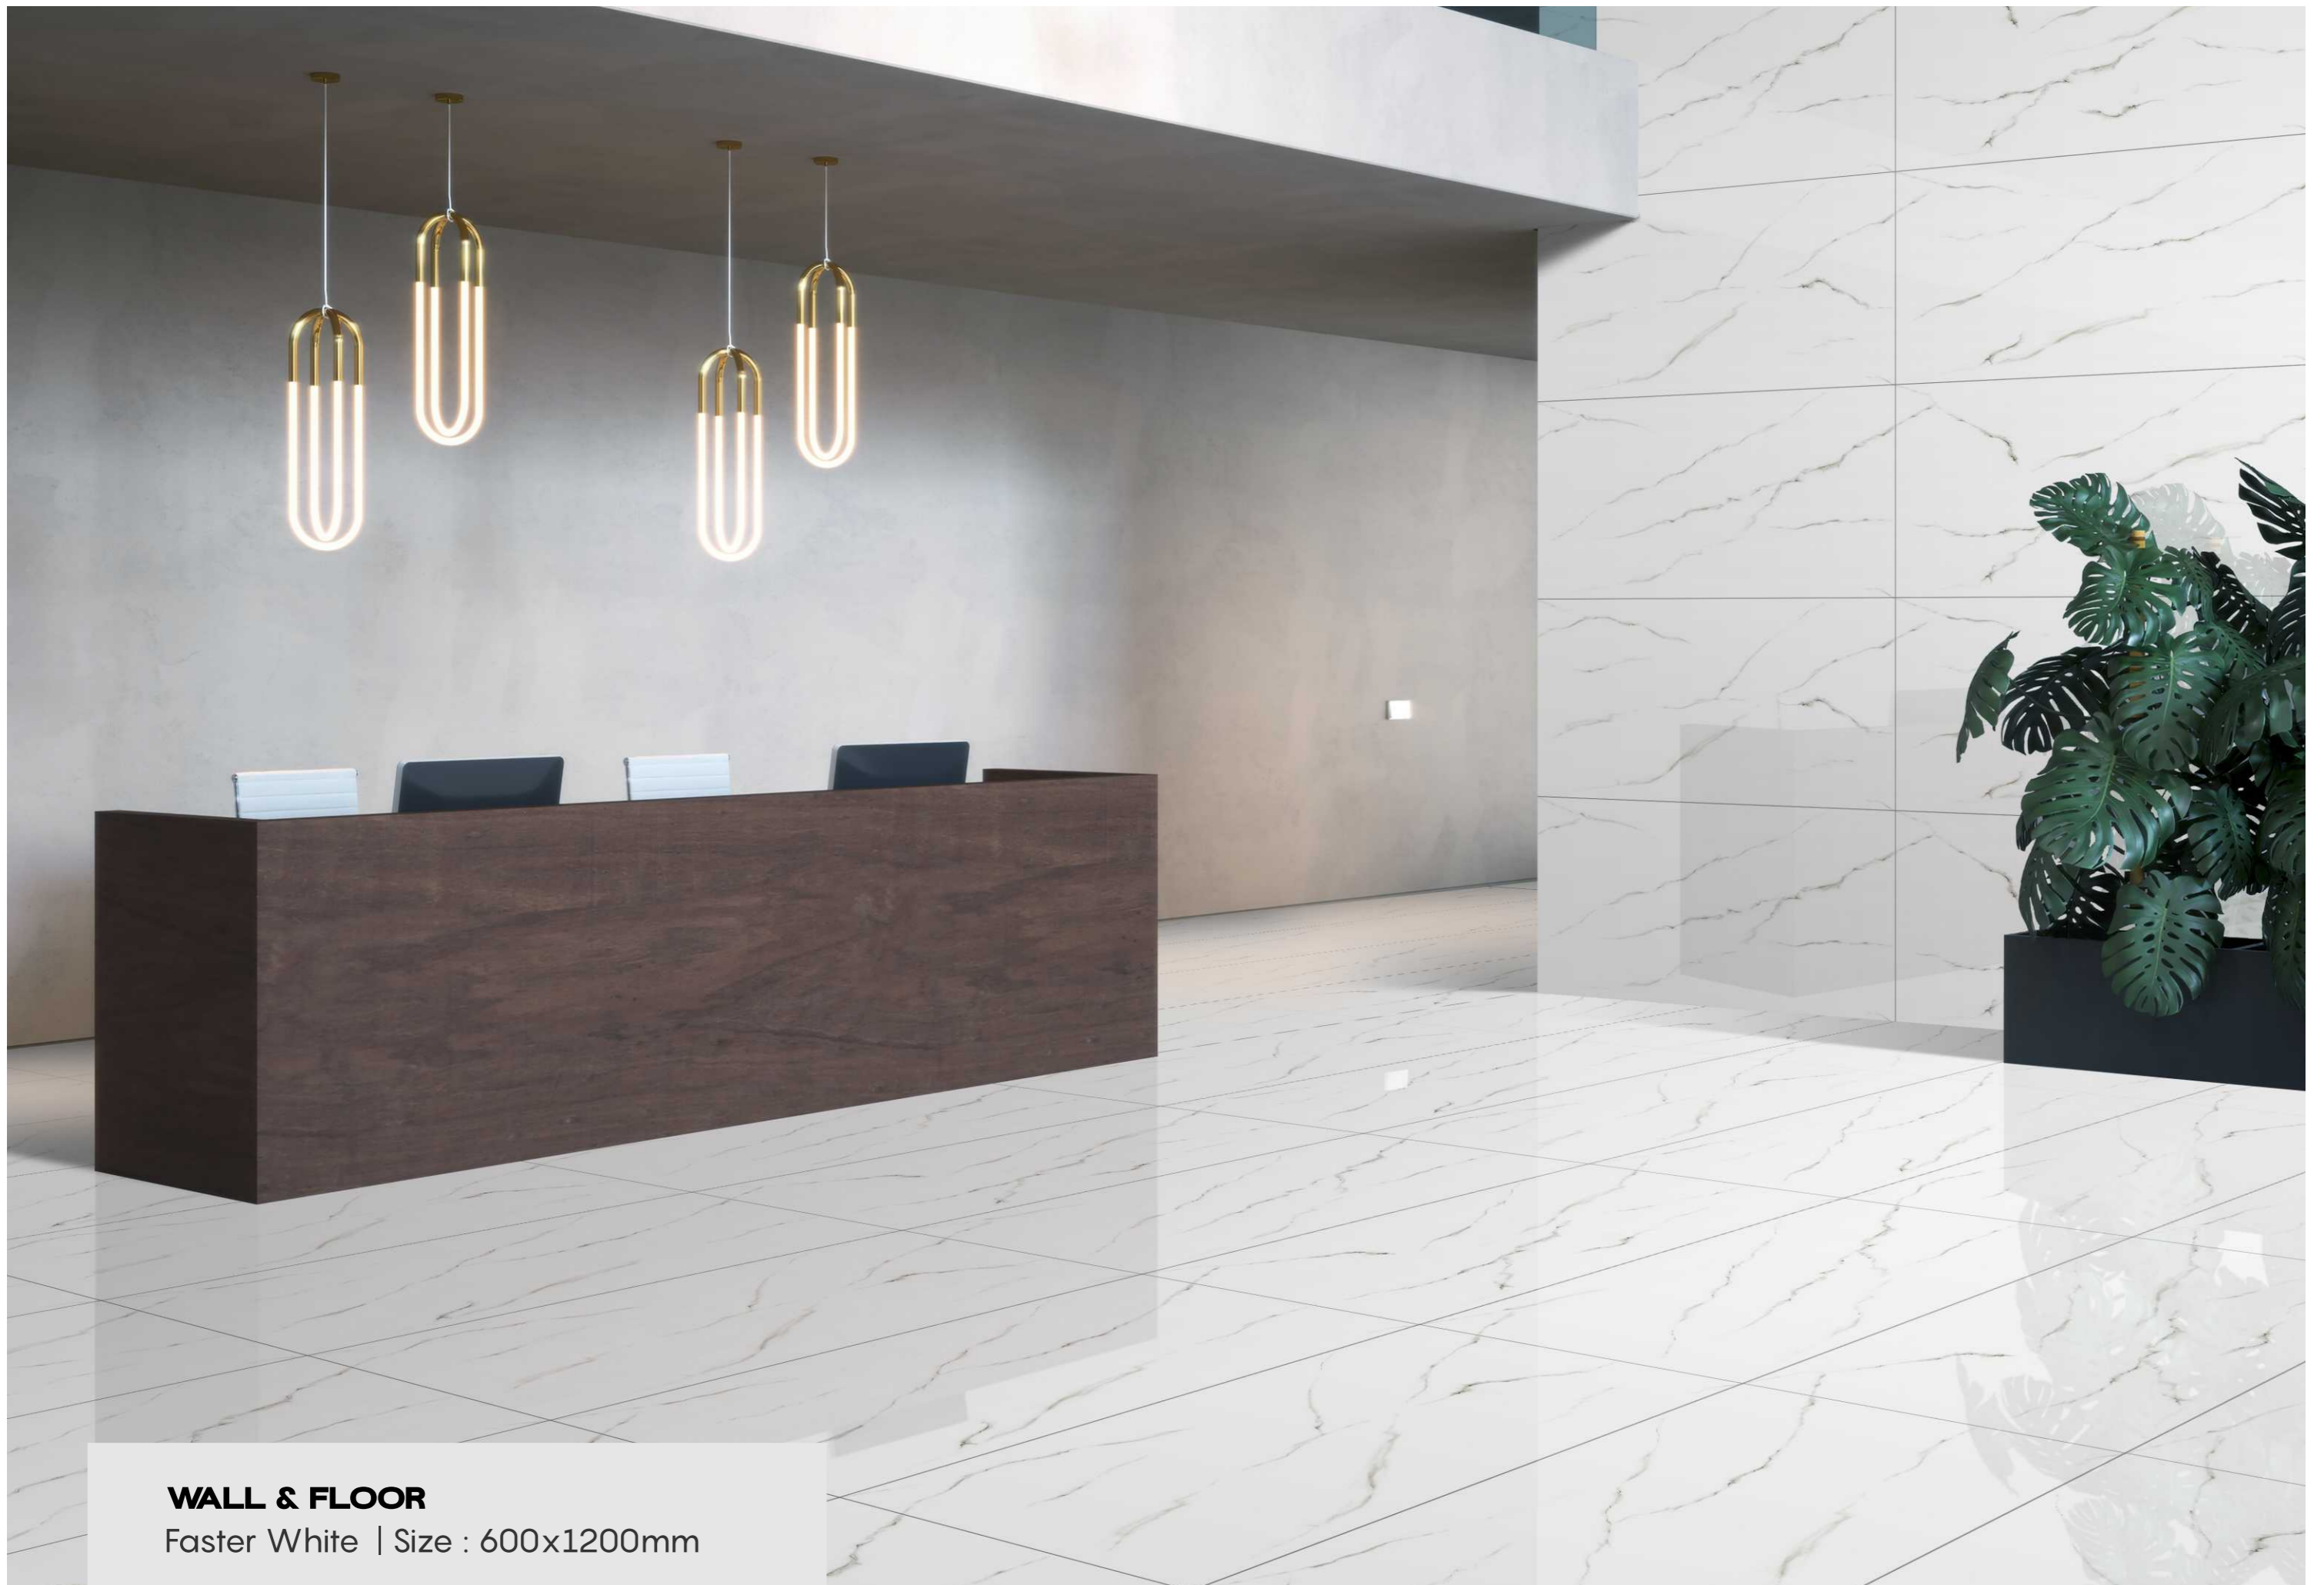

WALL & FLOOR

Faster White | Size : 600x1200mm