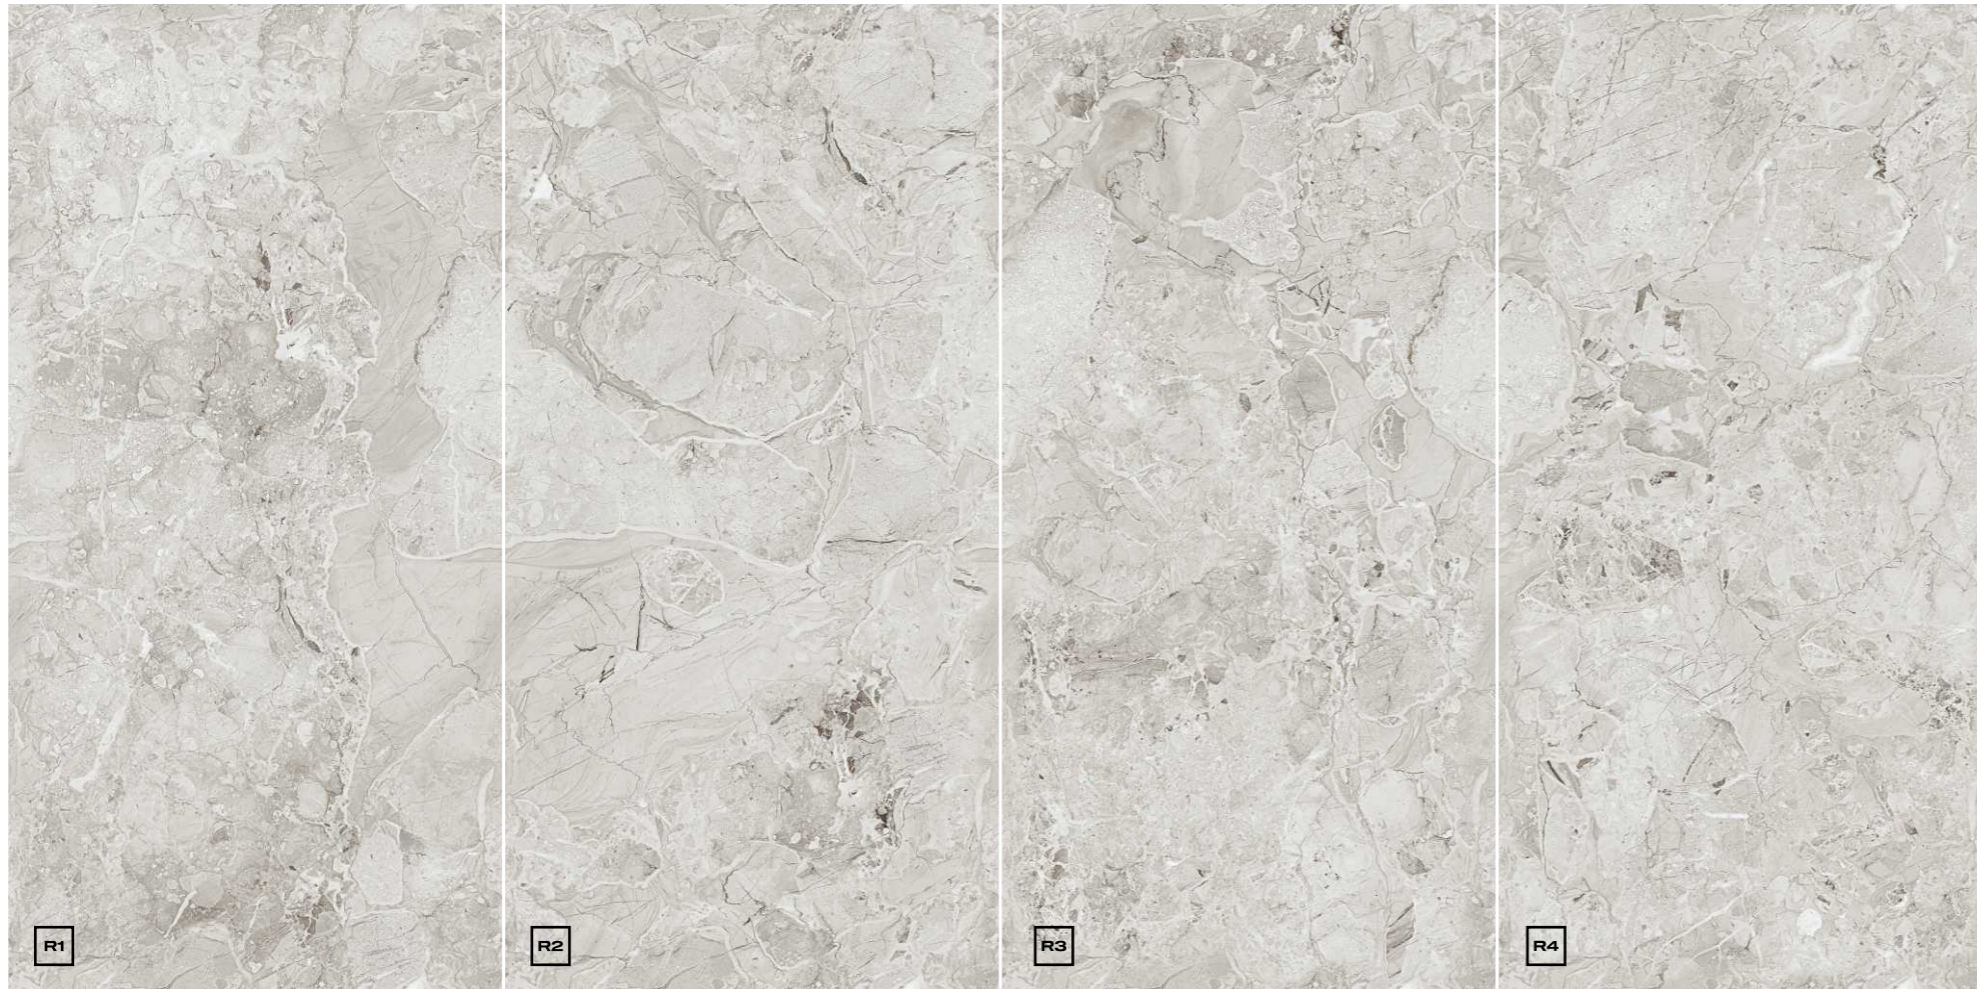

Simonza®
New ERA of digital tiles

BRECIA HOWICK

Size : 600x1200mm | Thickness : 8.5mm
Surface : Endless Glossy