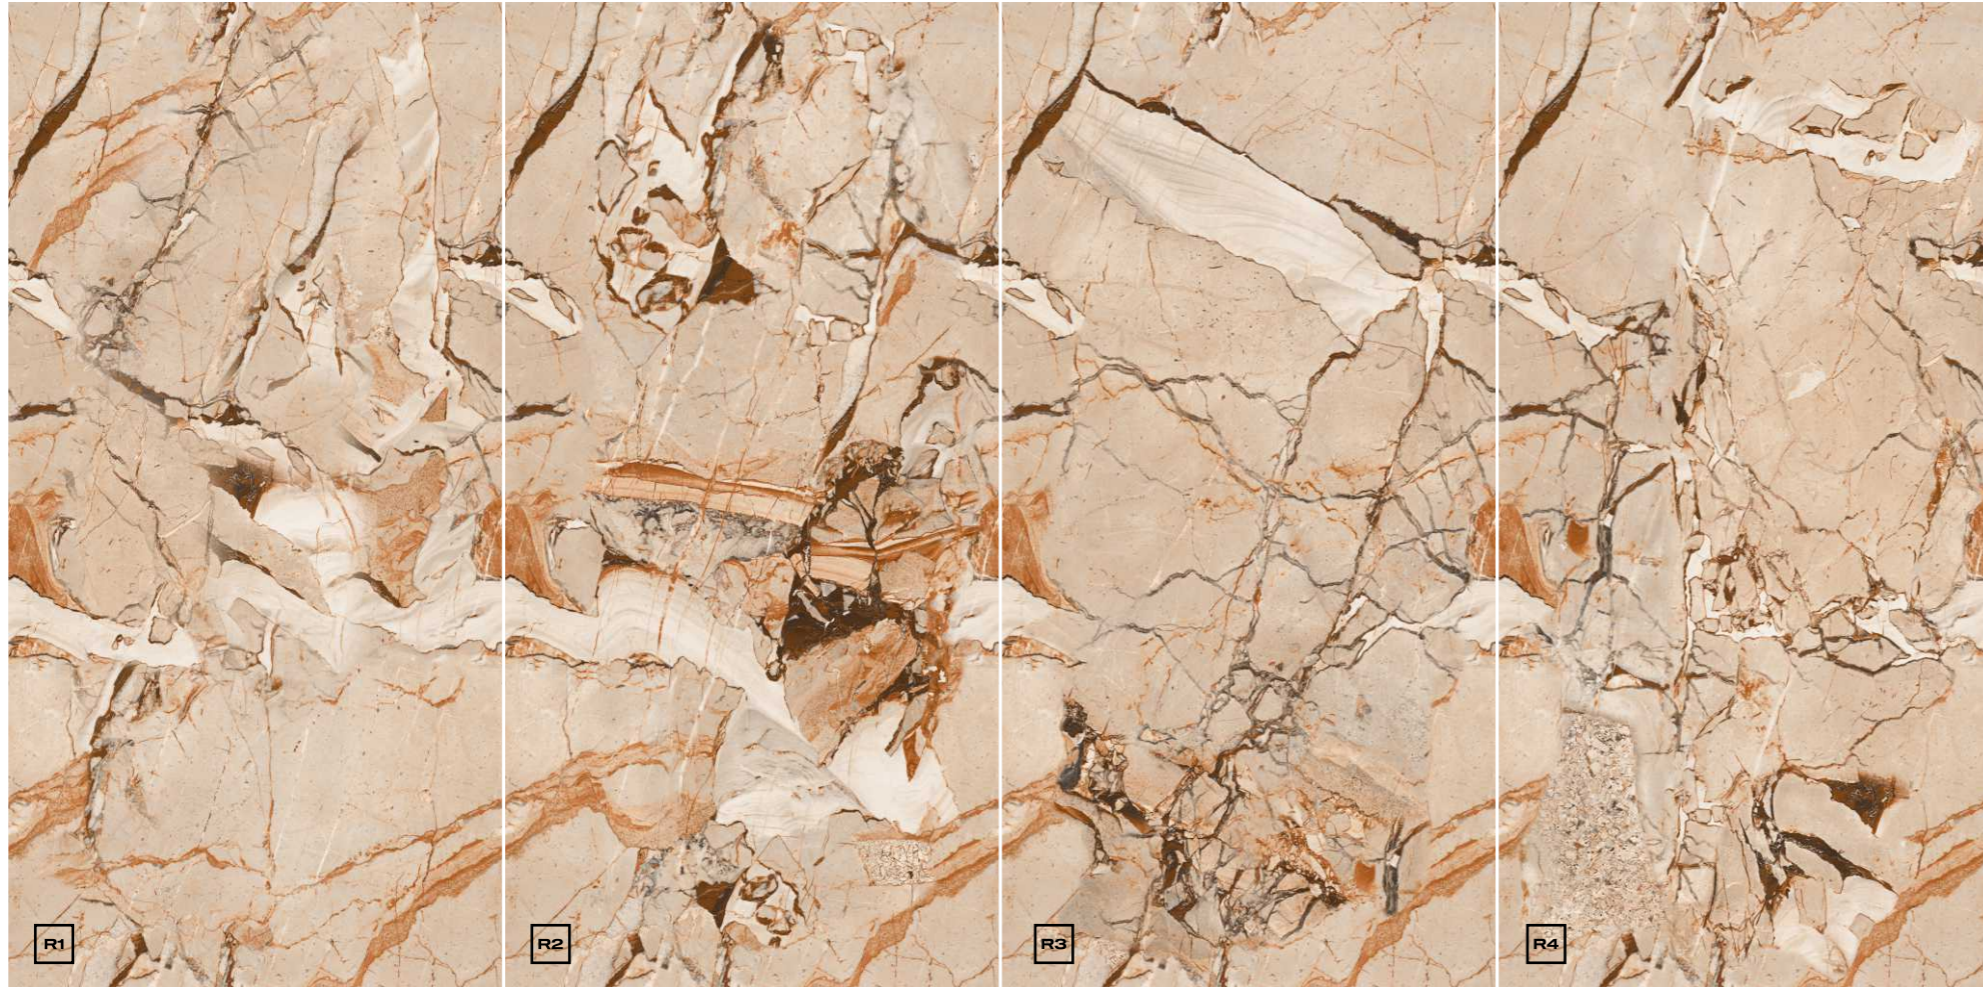

Simonza®
New ERA of digital tiles

CEMRY BROWN

Size : 600x1200mm | Thickness : 8.5mm
Surface : Endless Glossy