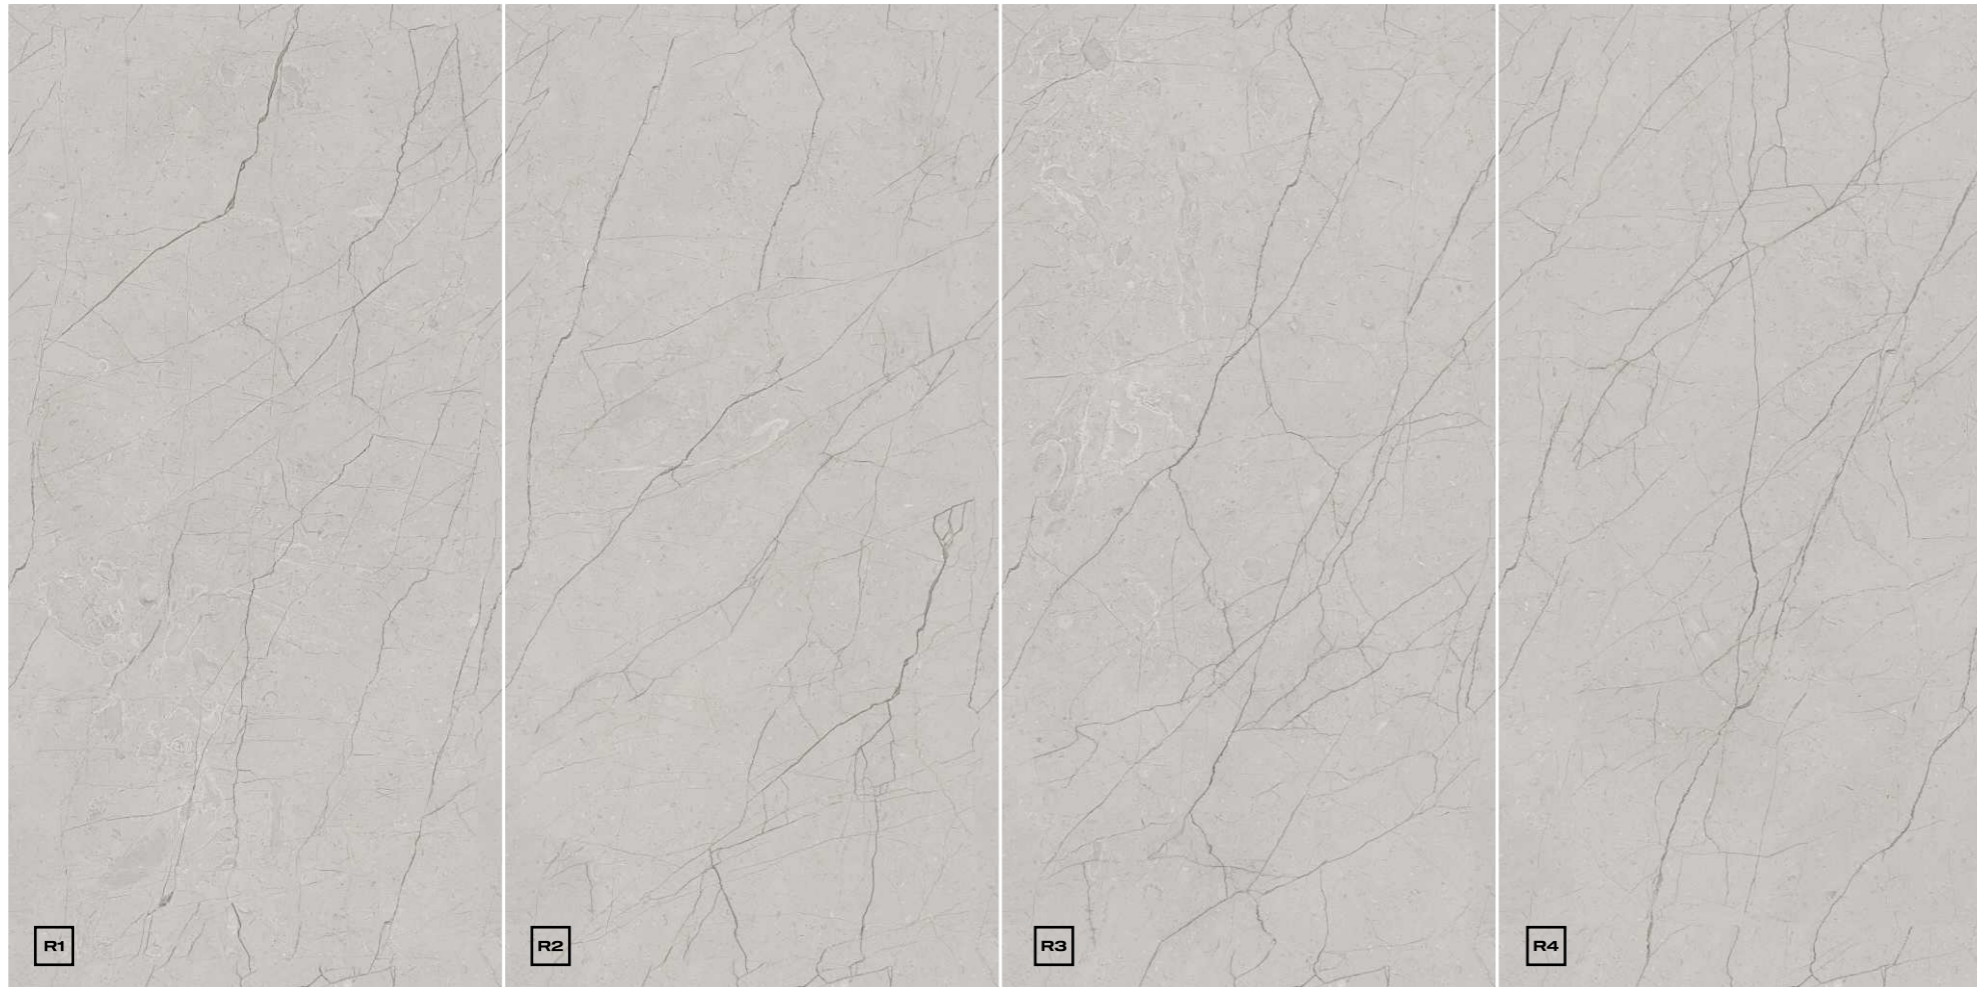

Simonza®
New ERA of digital tiles

VOLCANO GREY

Size : 600x1200mm | Thickness : 8.5mm
Surface : Endless Glossy