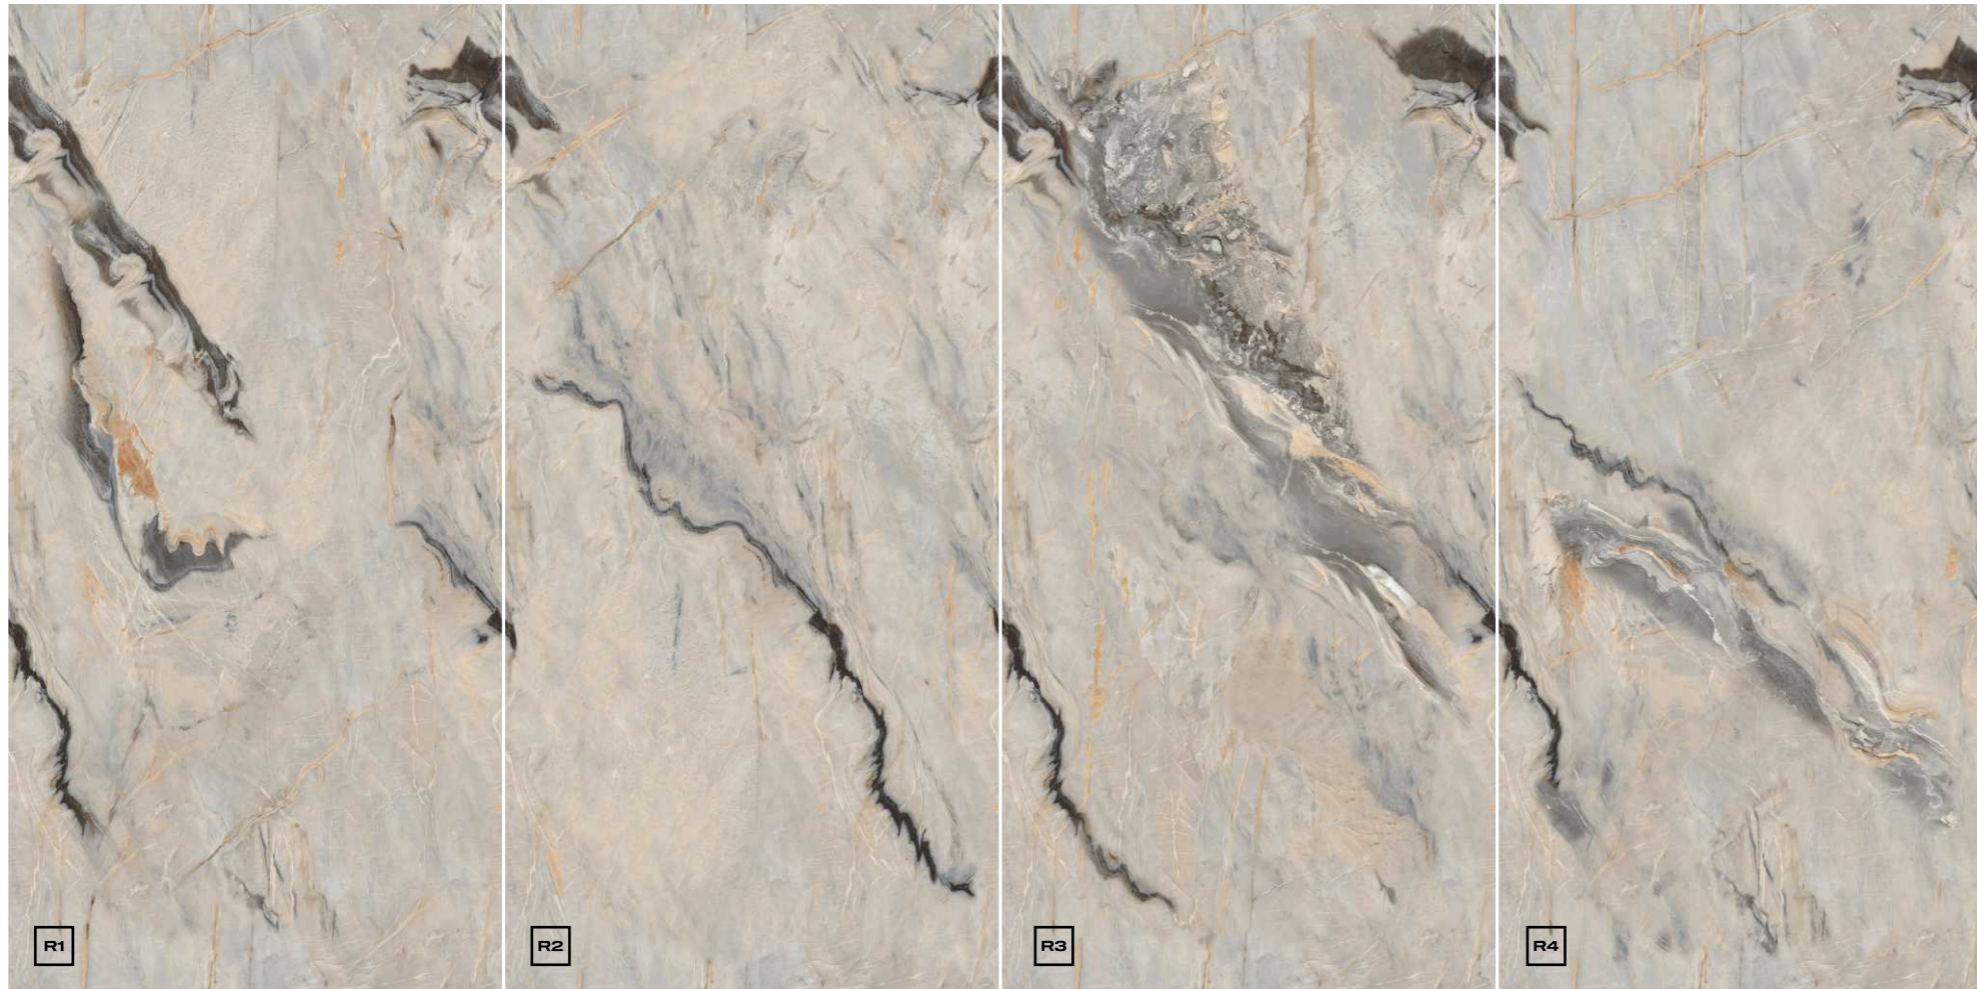

Simonza®
New ERA of digital tiles

CIELA BEIGE

Size : 600x1200mm | Thickness : 8.5mm
Surface : Endless Glossy