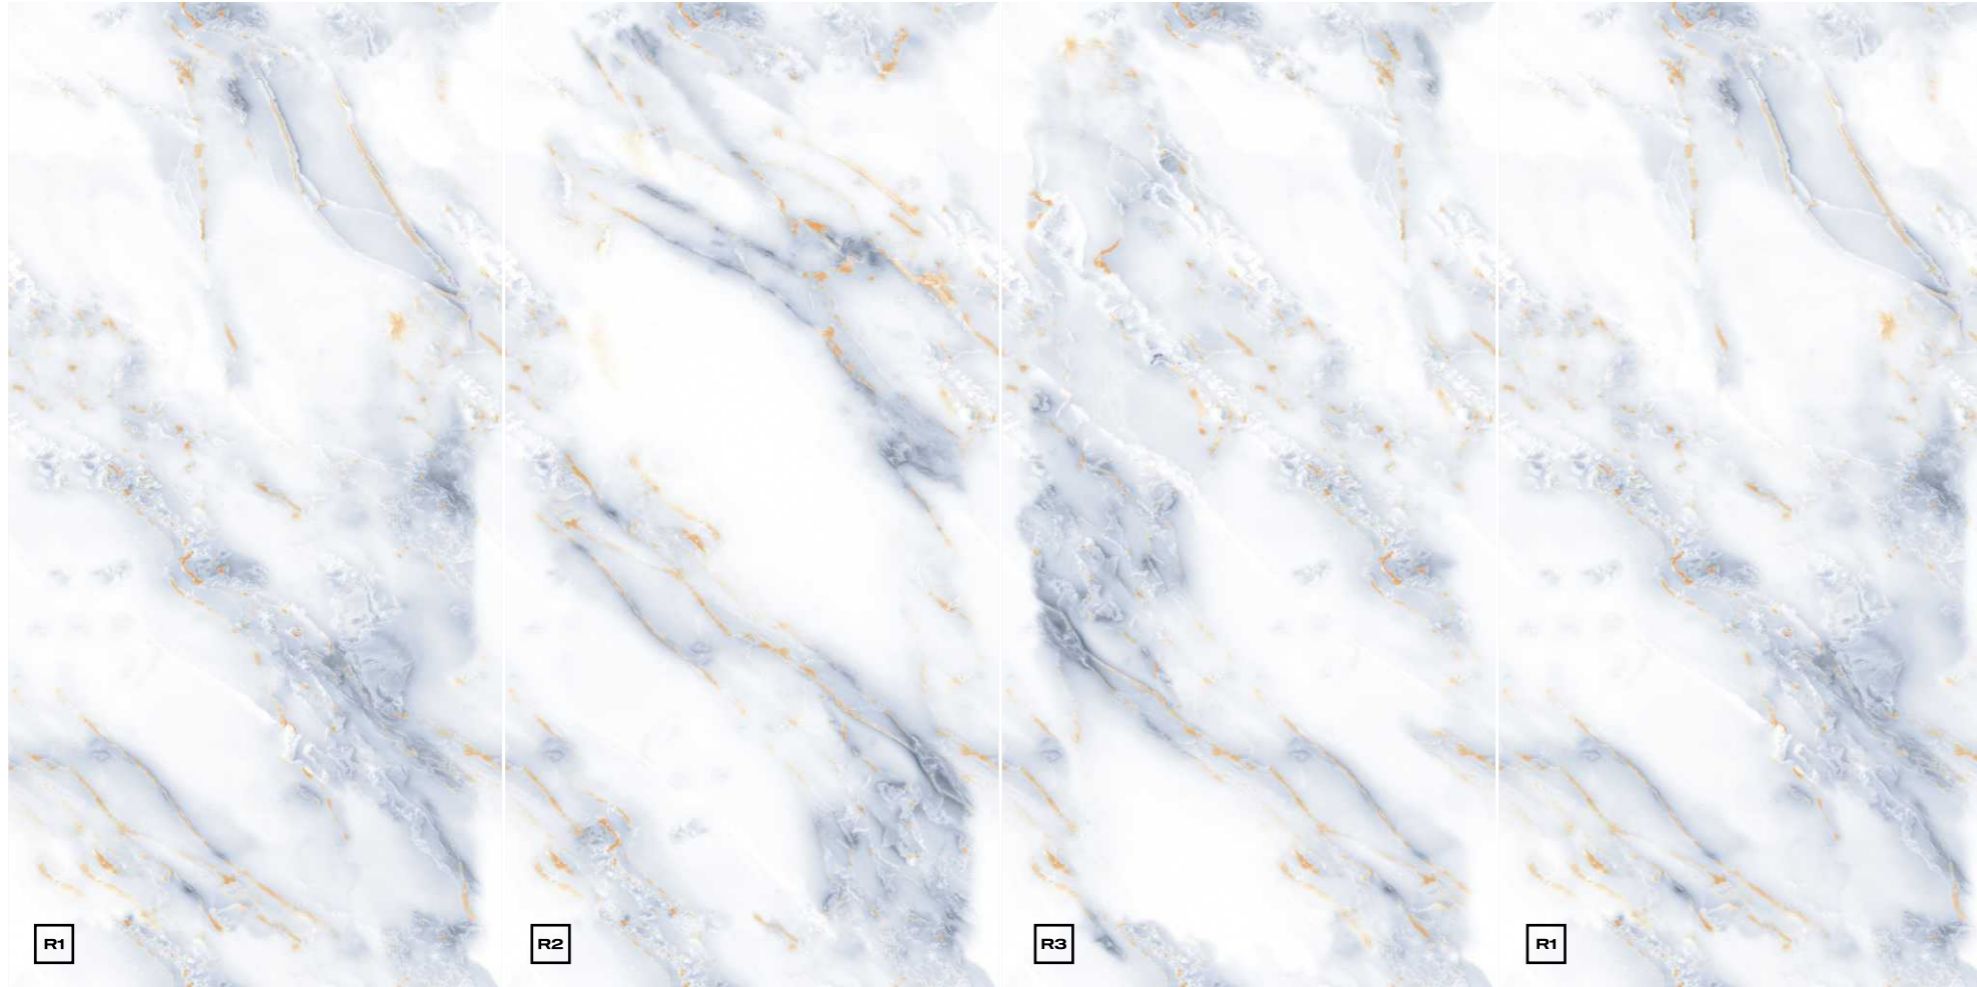

Simonza®
New ERA of digital tiles

STARTEZ BLUE

Size : 600x1200mm | Thickness : 8.5mm
Surface : Endless Glossy

APPLICATION AREAS

- Kitchen counter top
- Bathtub
- Wash basin
- Shower base
- Staircase
- Door and window frame
- Dining table
- Shelves
- Table top