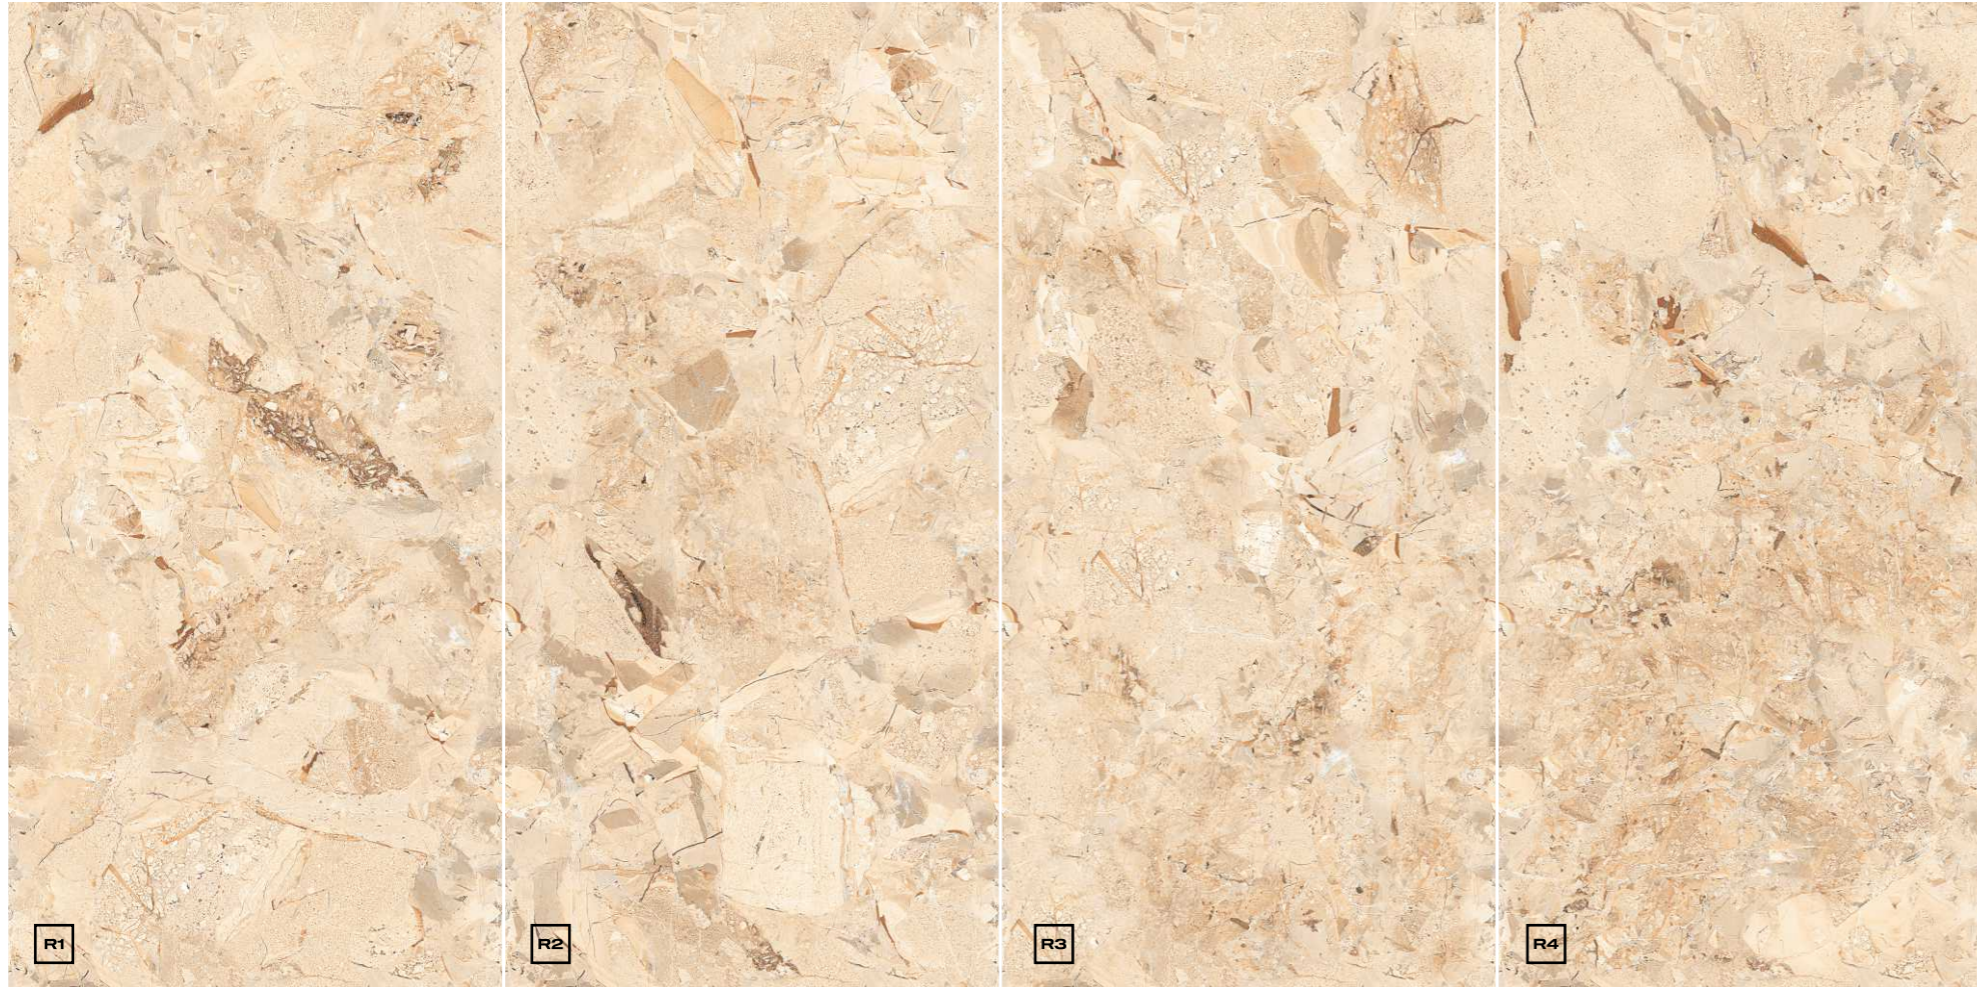

Simonza®
New ERA of digital tiles

BRESCIA BROWN

Size : 600x1200mm | Thickness : 8.5mm
Surface : Endless Glossy