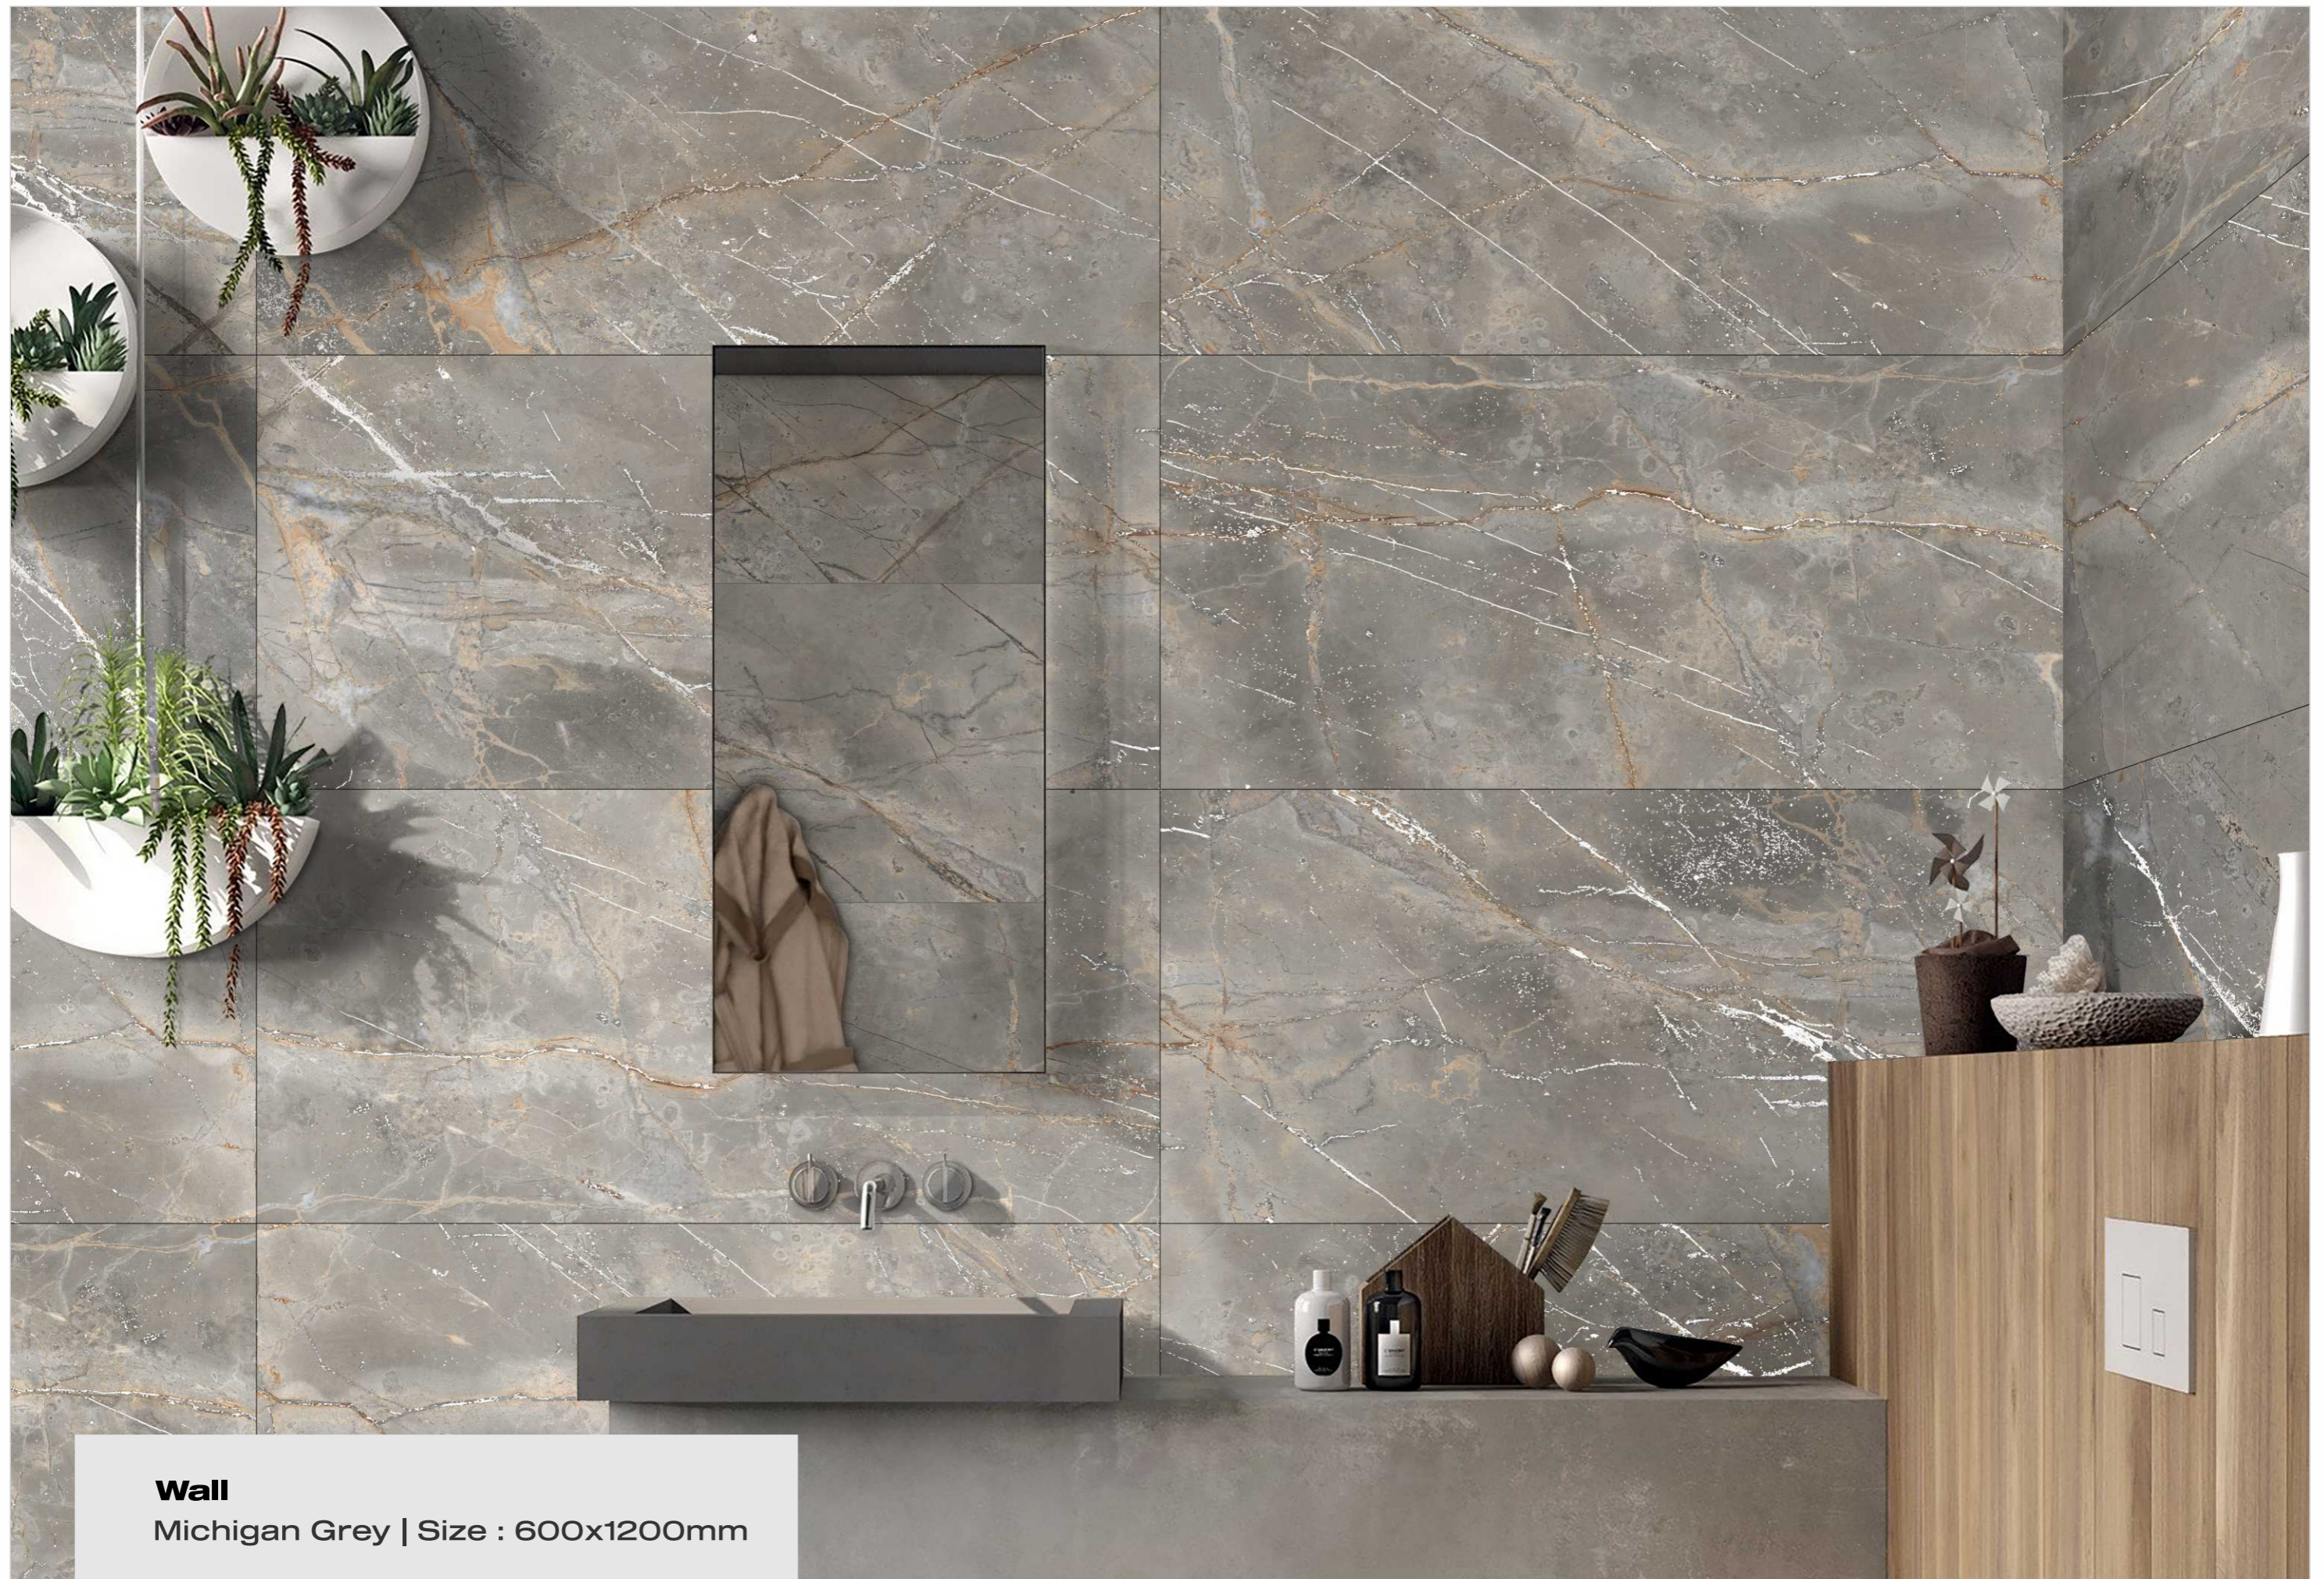

Wall

Michigan Grey | Size : 600x1200mm