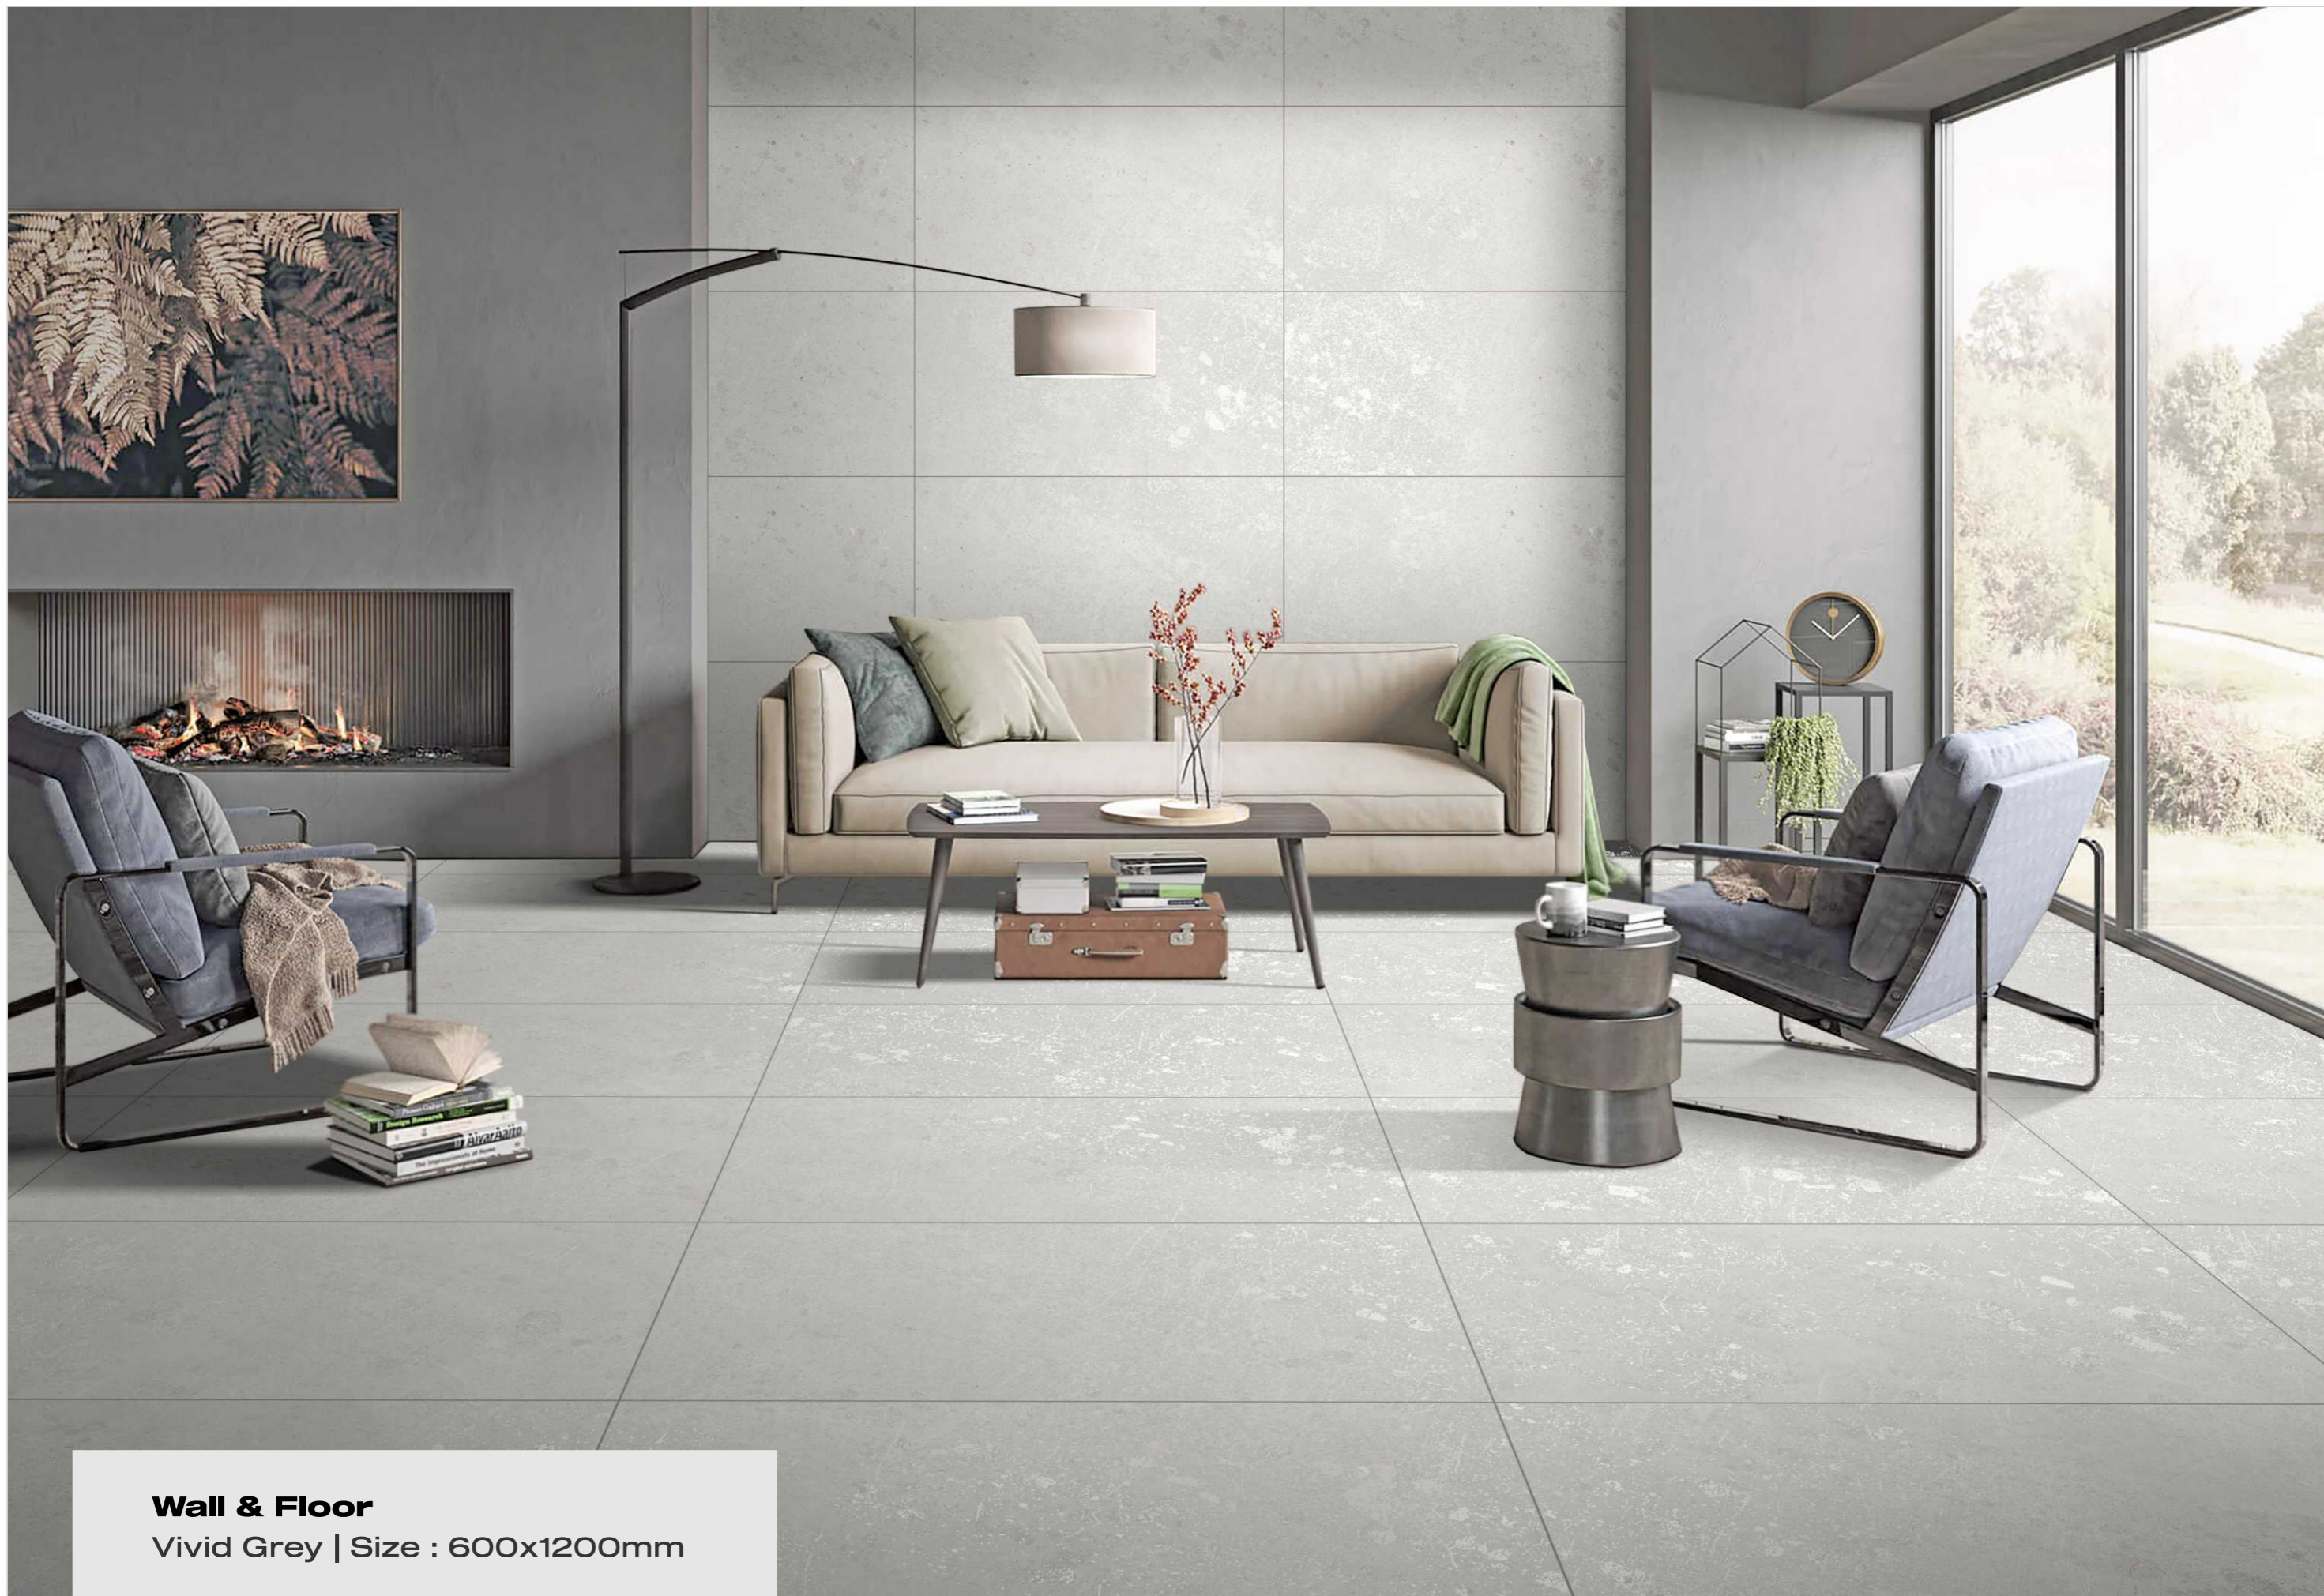

Dining table

Shelves

Table top

www.simonzatile.com

Wall & Floor

Vivid Grey | Size : 600x1200mm

CARVING
Collection

Simonza[®]
New ERA of digital tiles