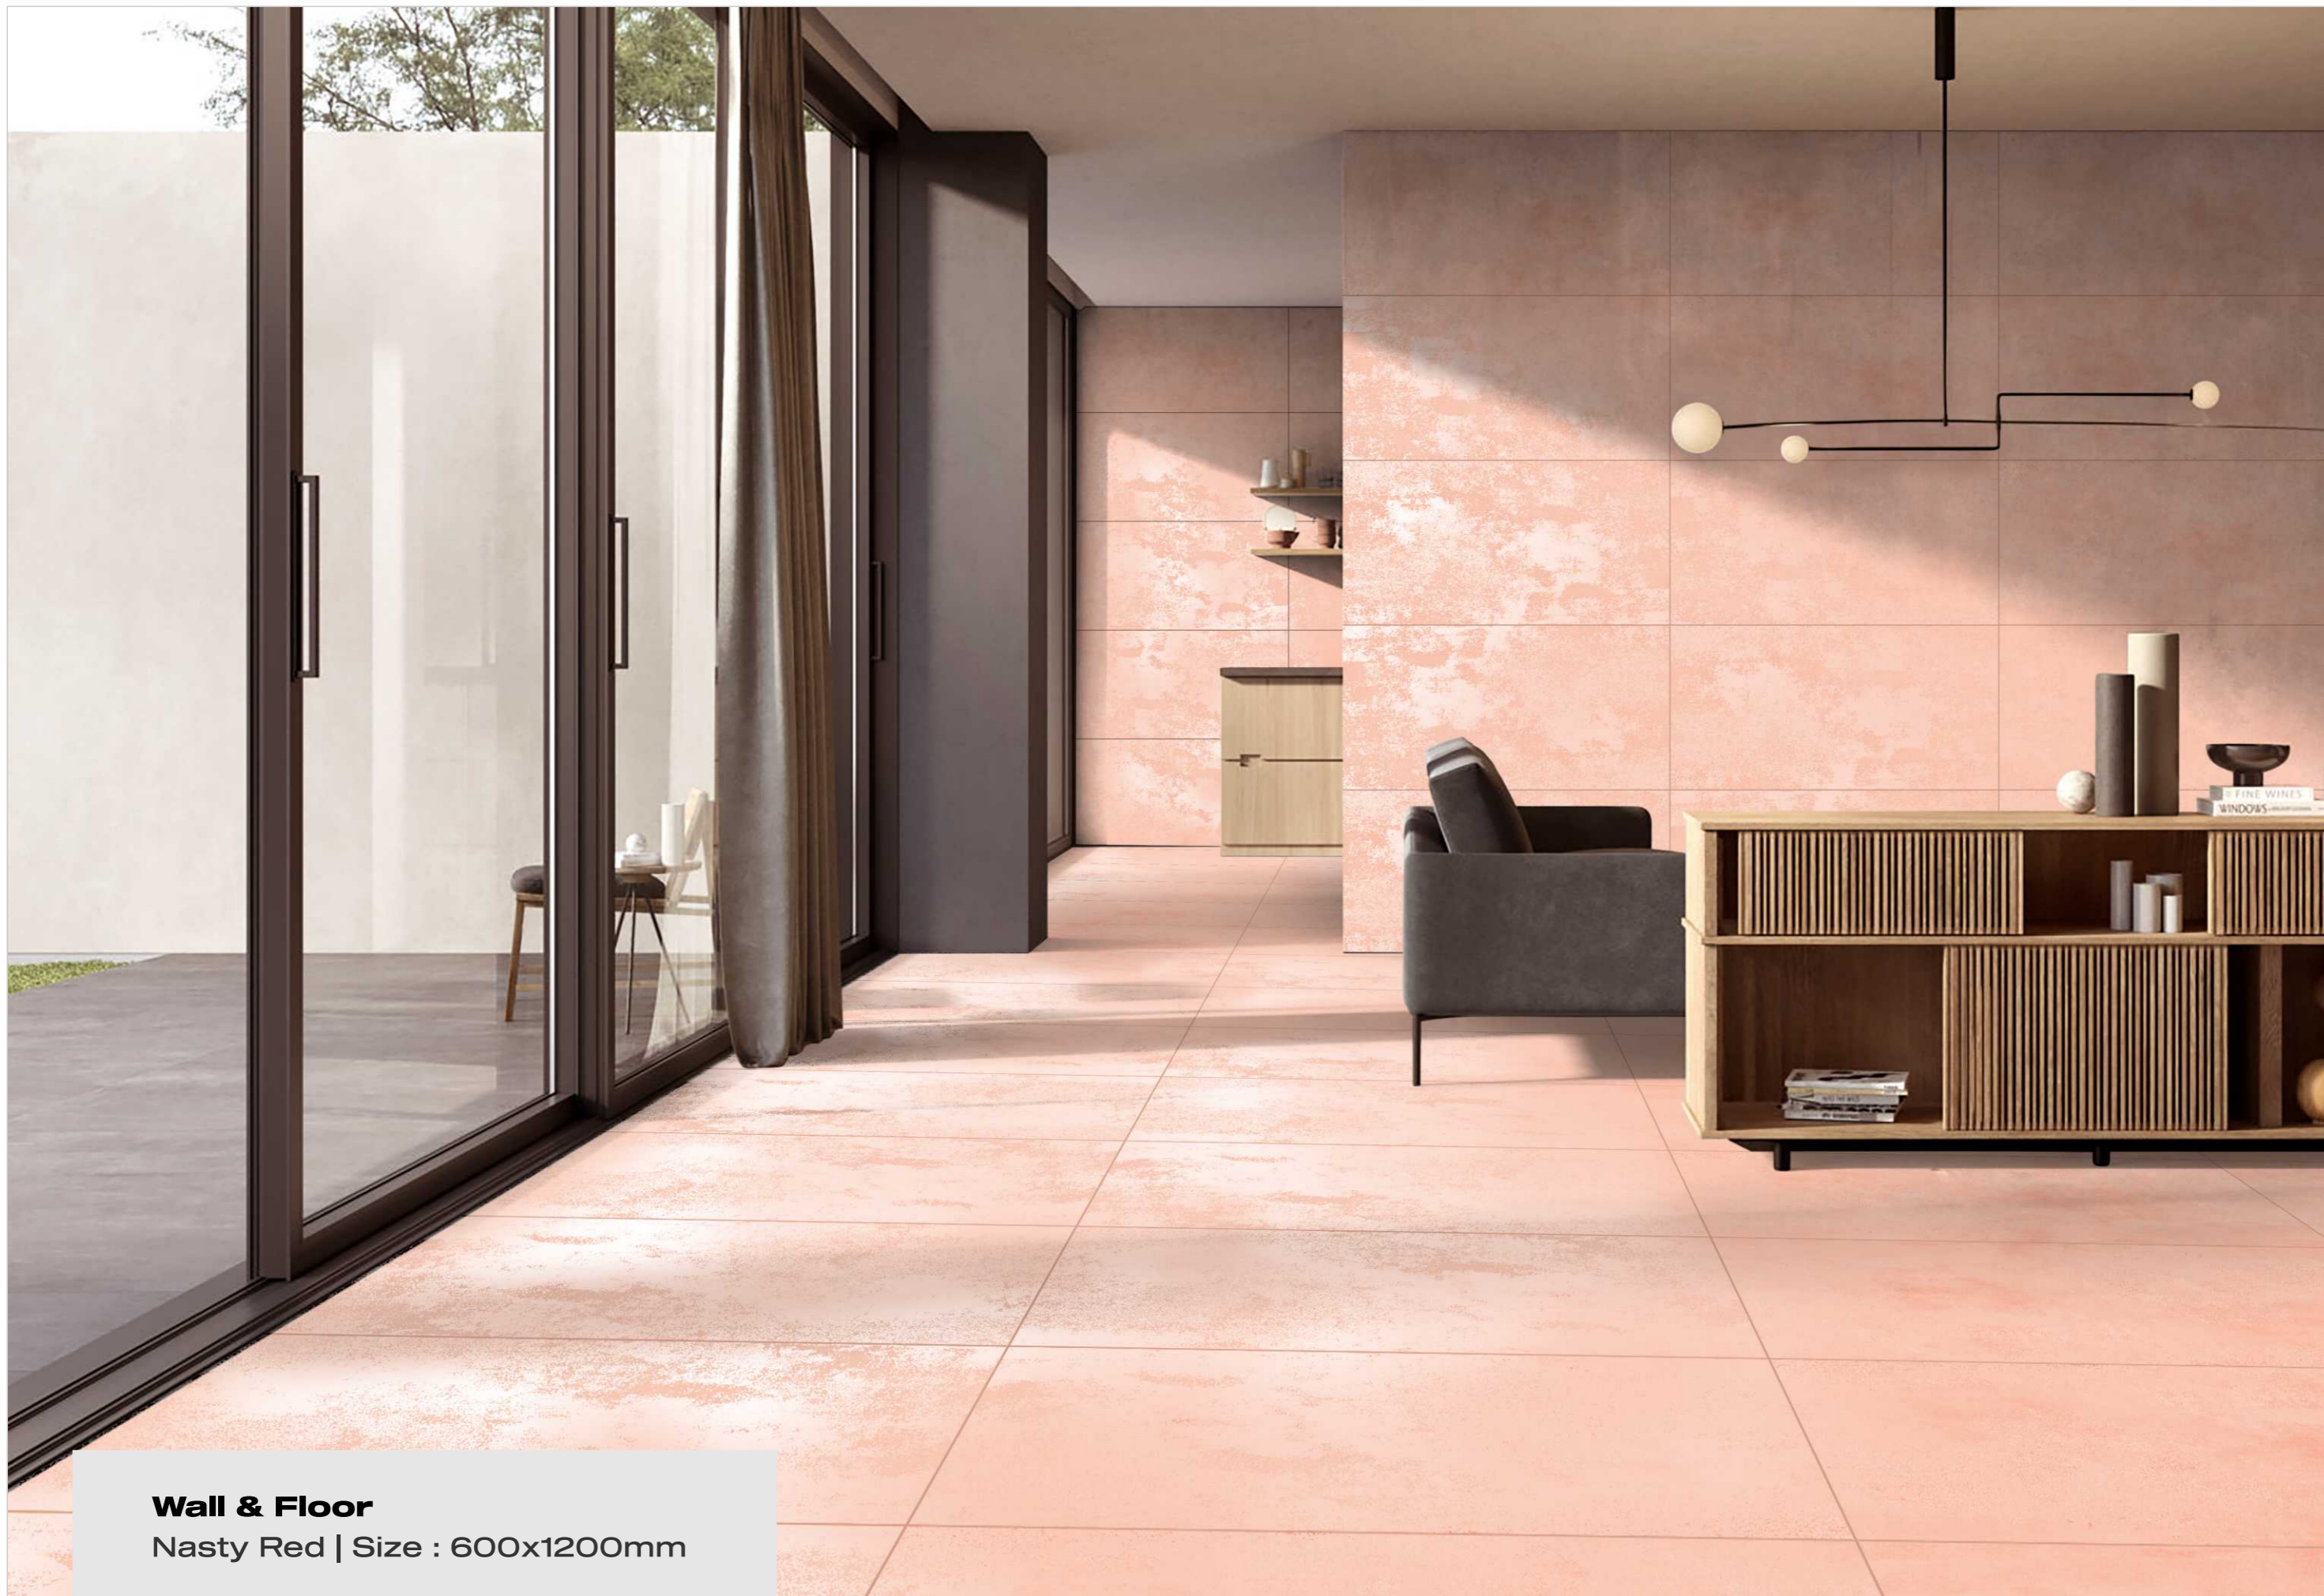

Wall & Floor

Nasty Red | Size : 600x1200mm