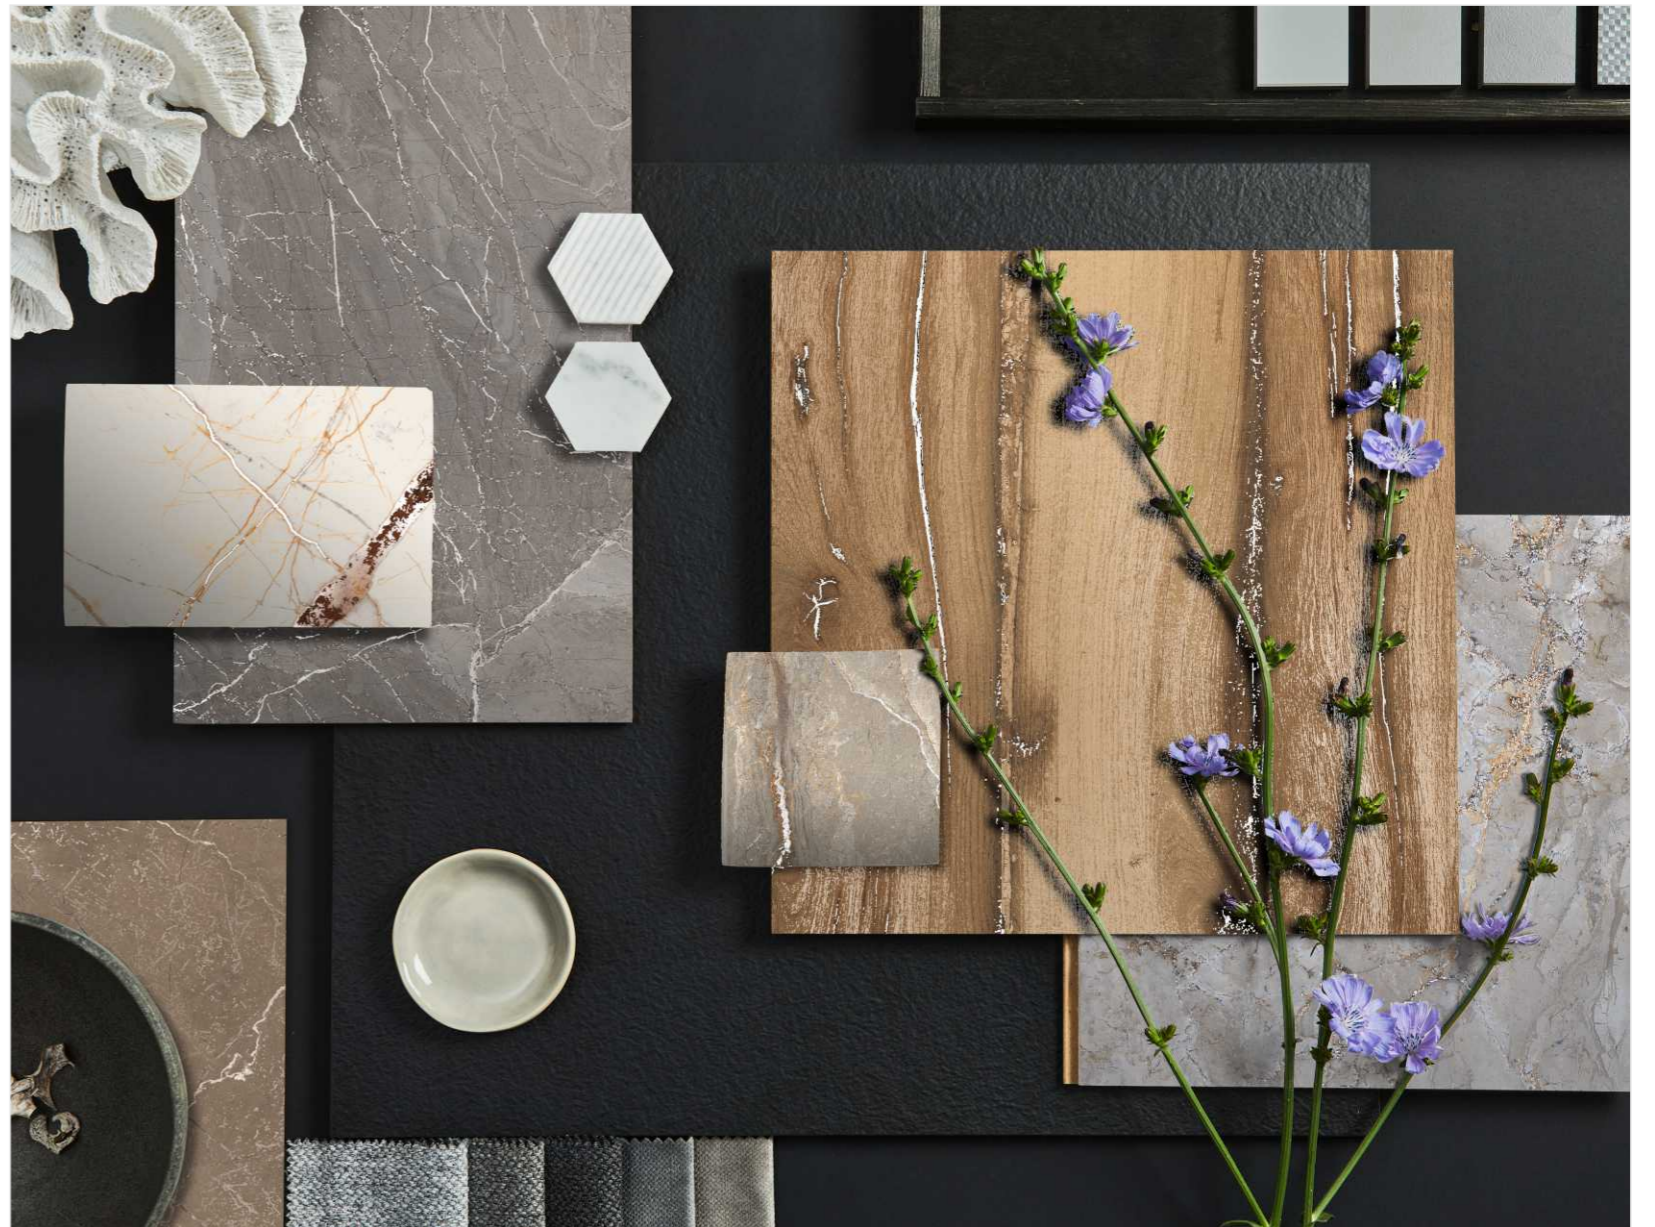

BEAUTY OF TILE

Elevate your space with premium-quality tiles. Our tiles have exceptional features such as a low maintenance, antibacterial surface, frost, scratch, abrasion, and scratch resistance. With their durable and easy-to-maintain properties, these tiles are ideal for high-traffic areas in both residential and commercial spaces.