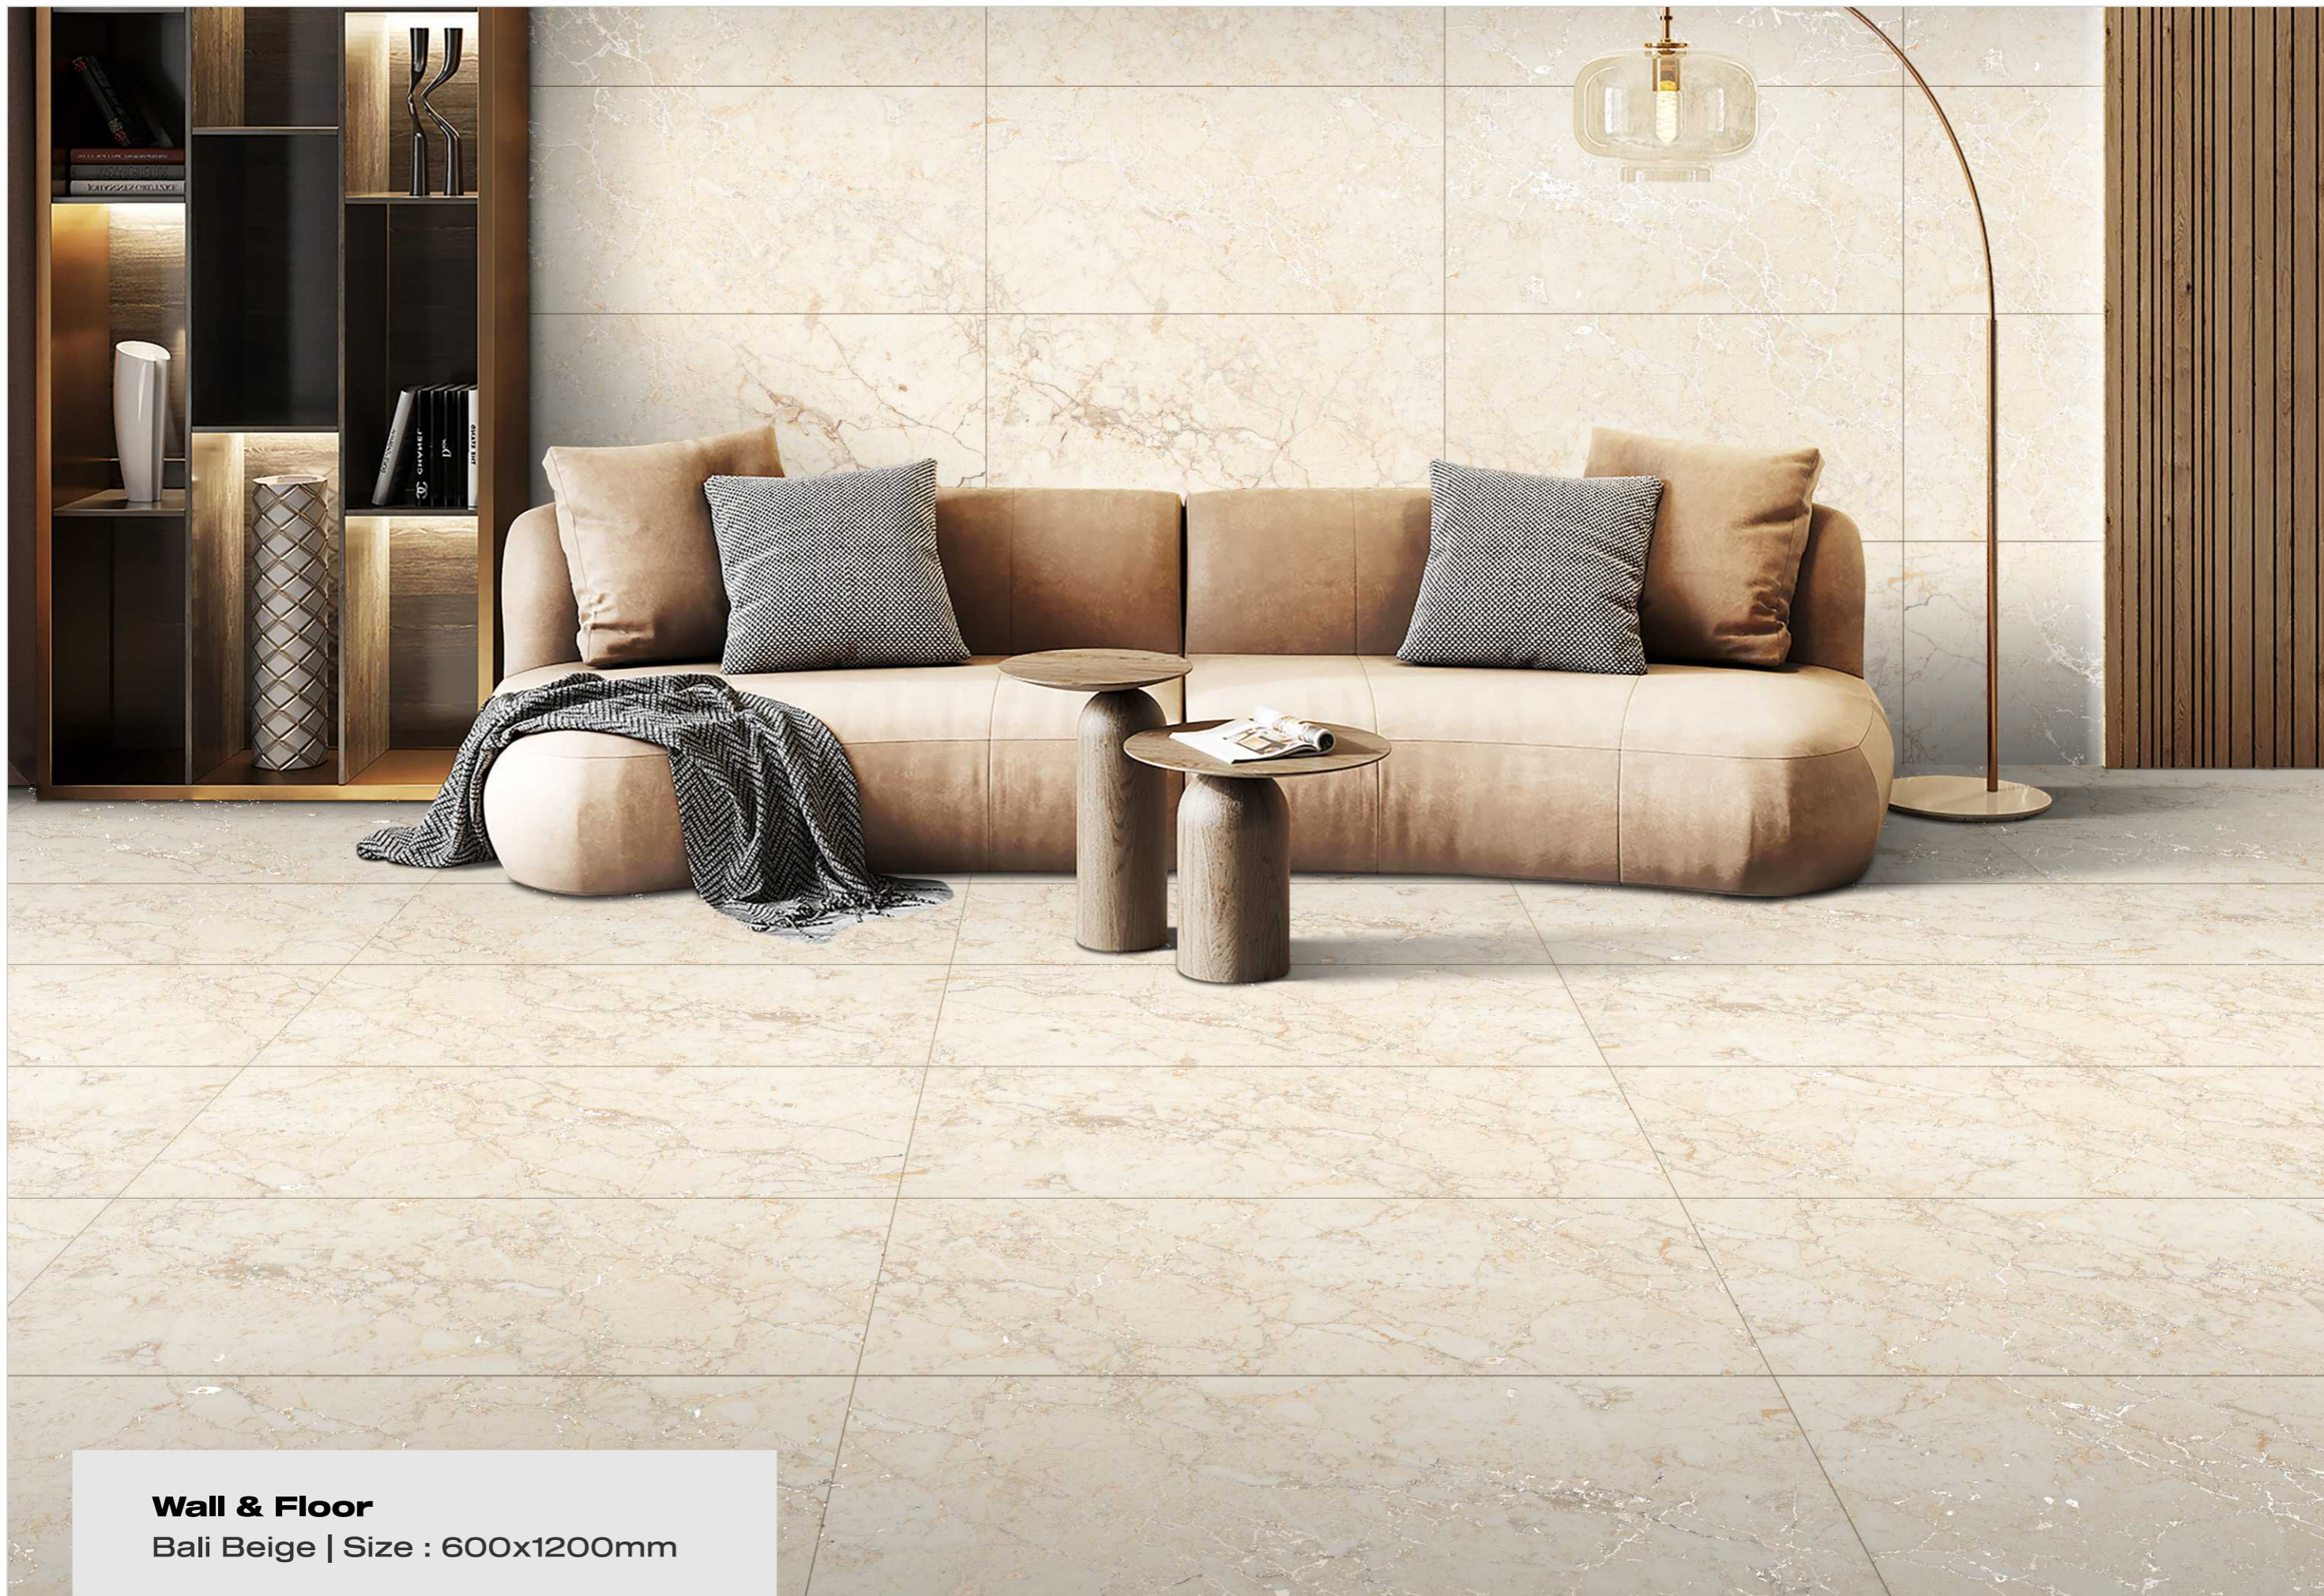

Door and window frame

Dining table

Shelves

Table top

www.simonzatile.com

Wall & Floor

Bali Beige | Size : 600x1200mm

CARVING
Collection