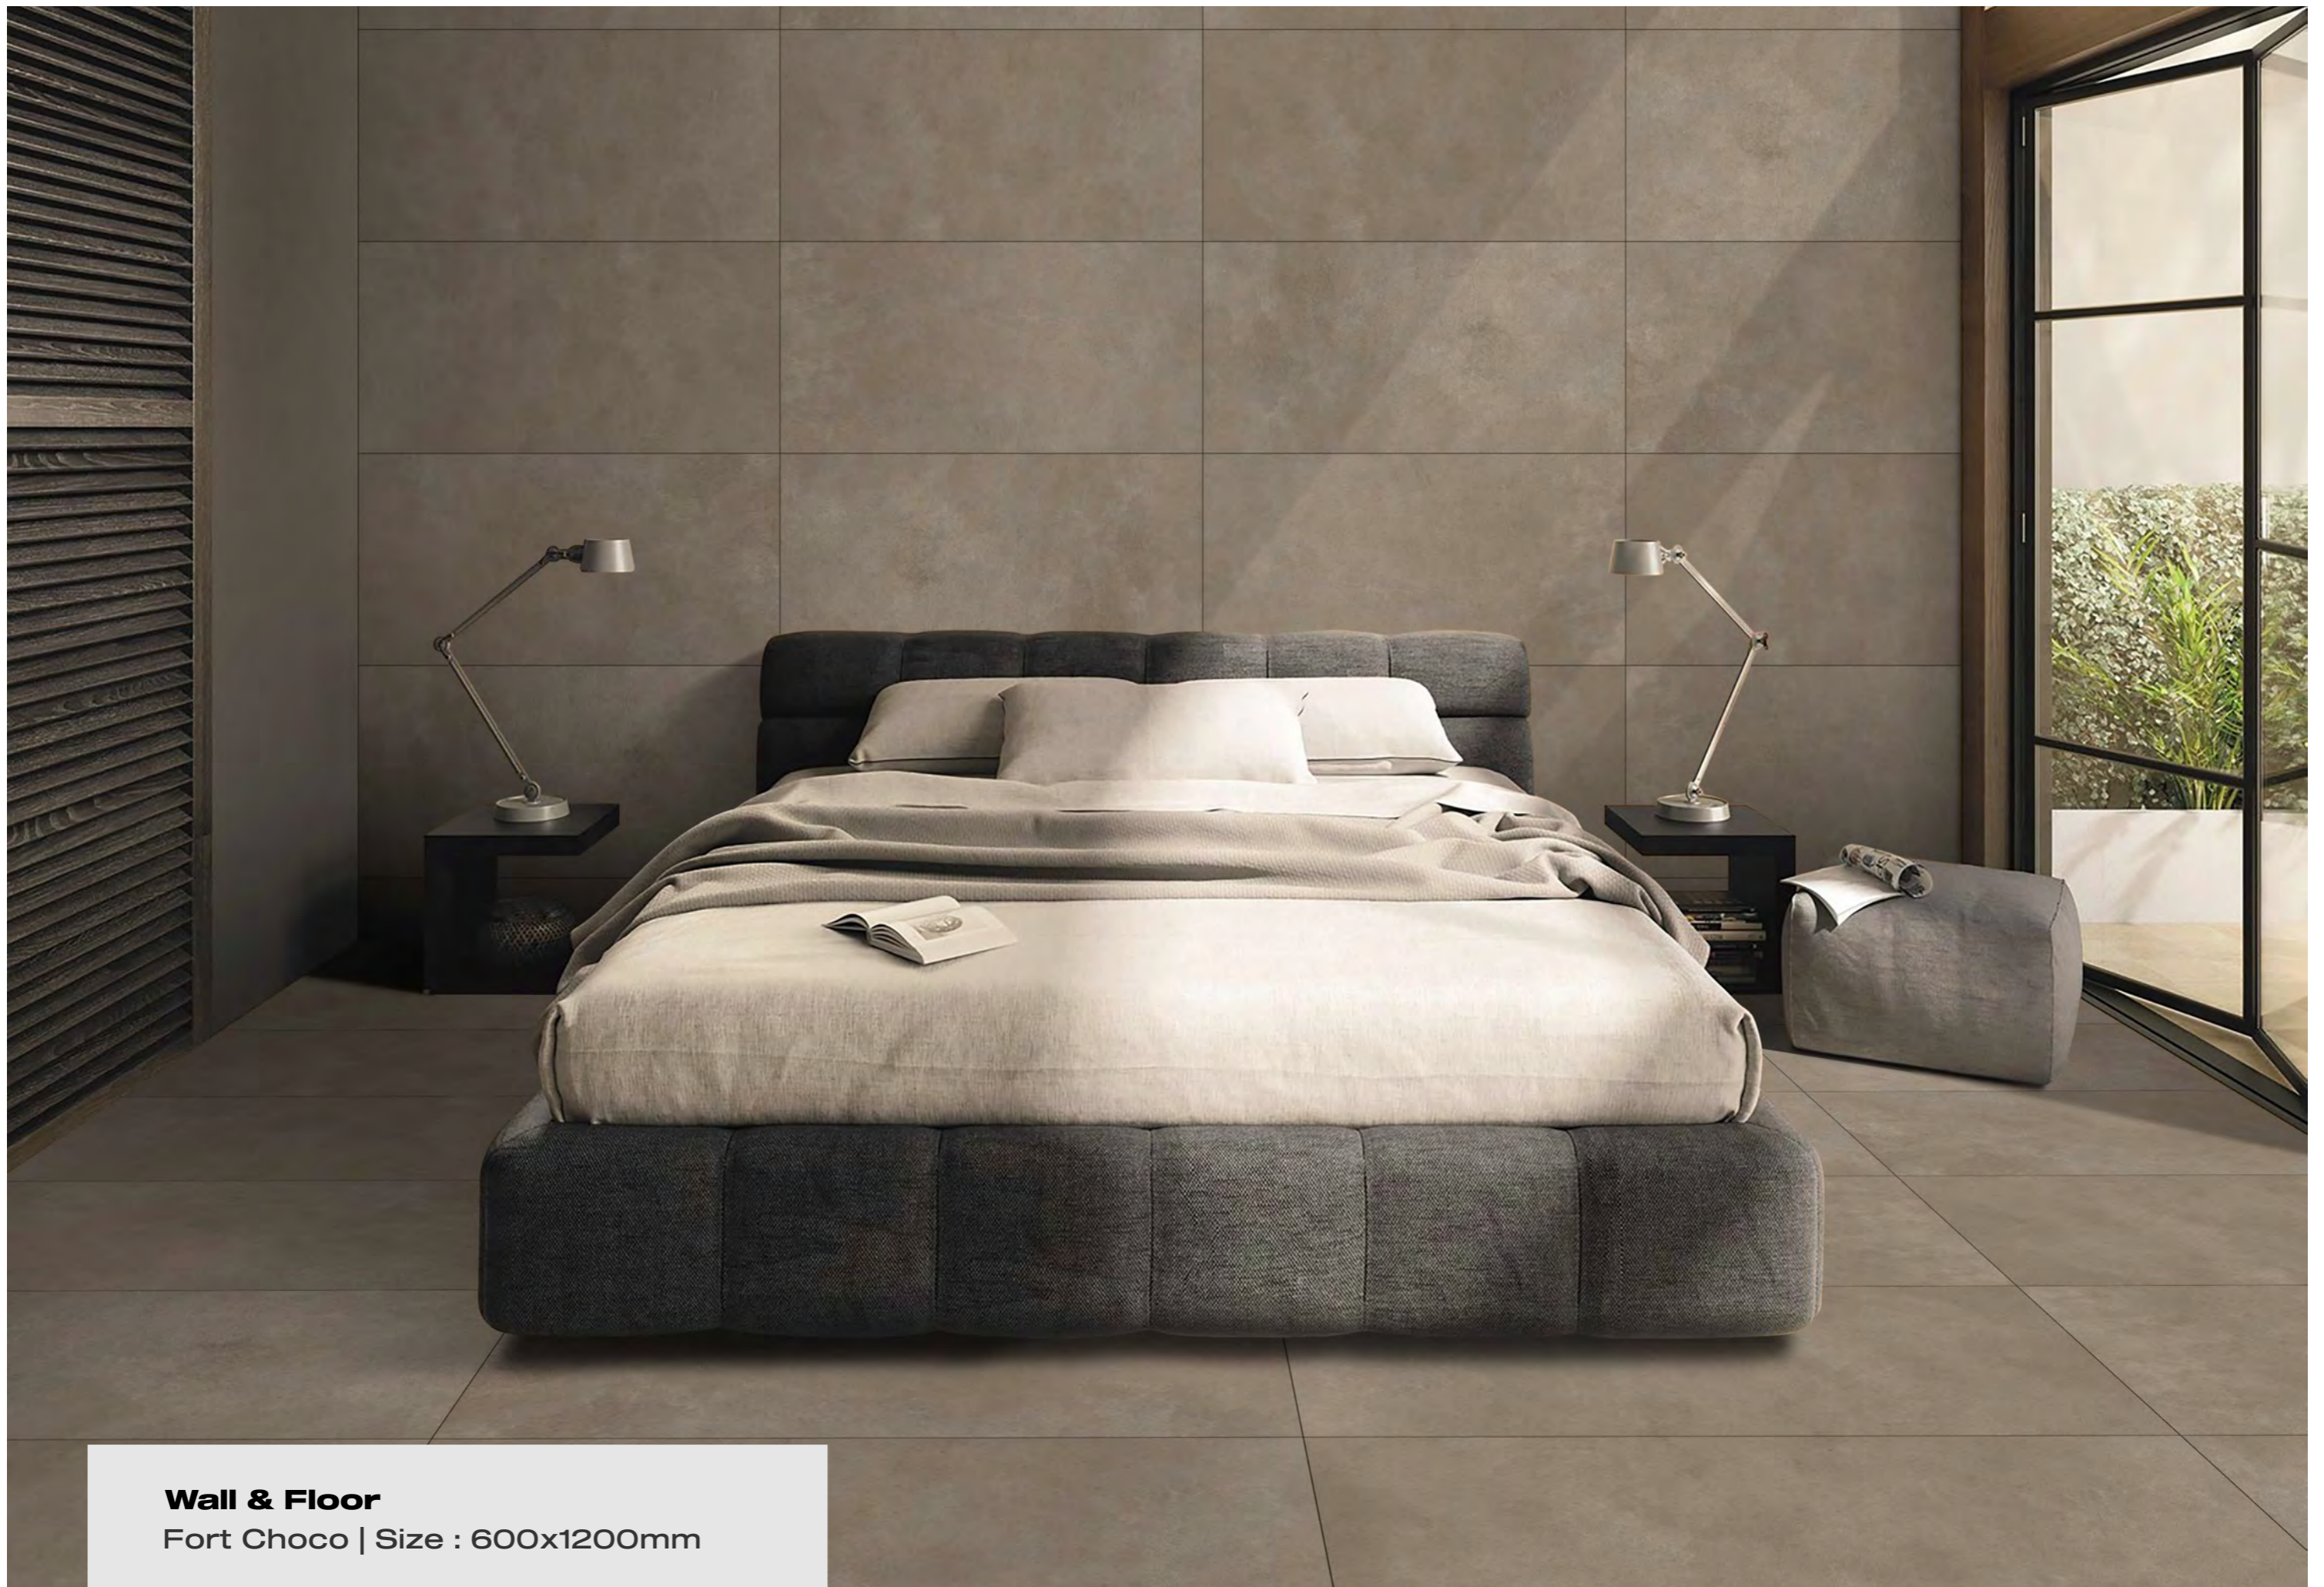

R3

R4

APPLICATION AREAS

www.simonzatile.com

Wall & Floor

Fort Choco | Size : 600x1200mm

MATT
Collection

Simenza[®]
New ERA of digital files