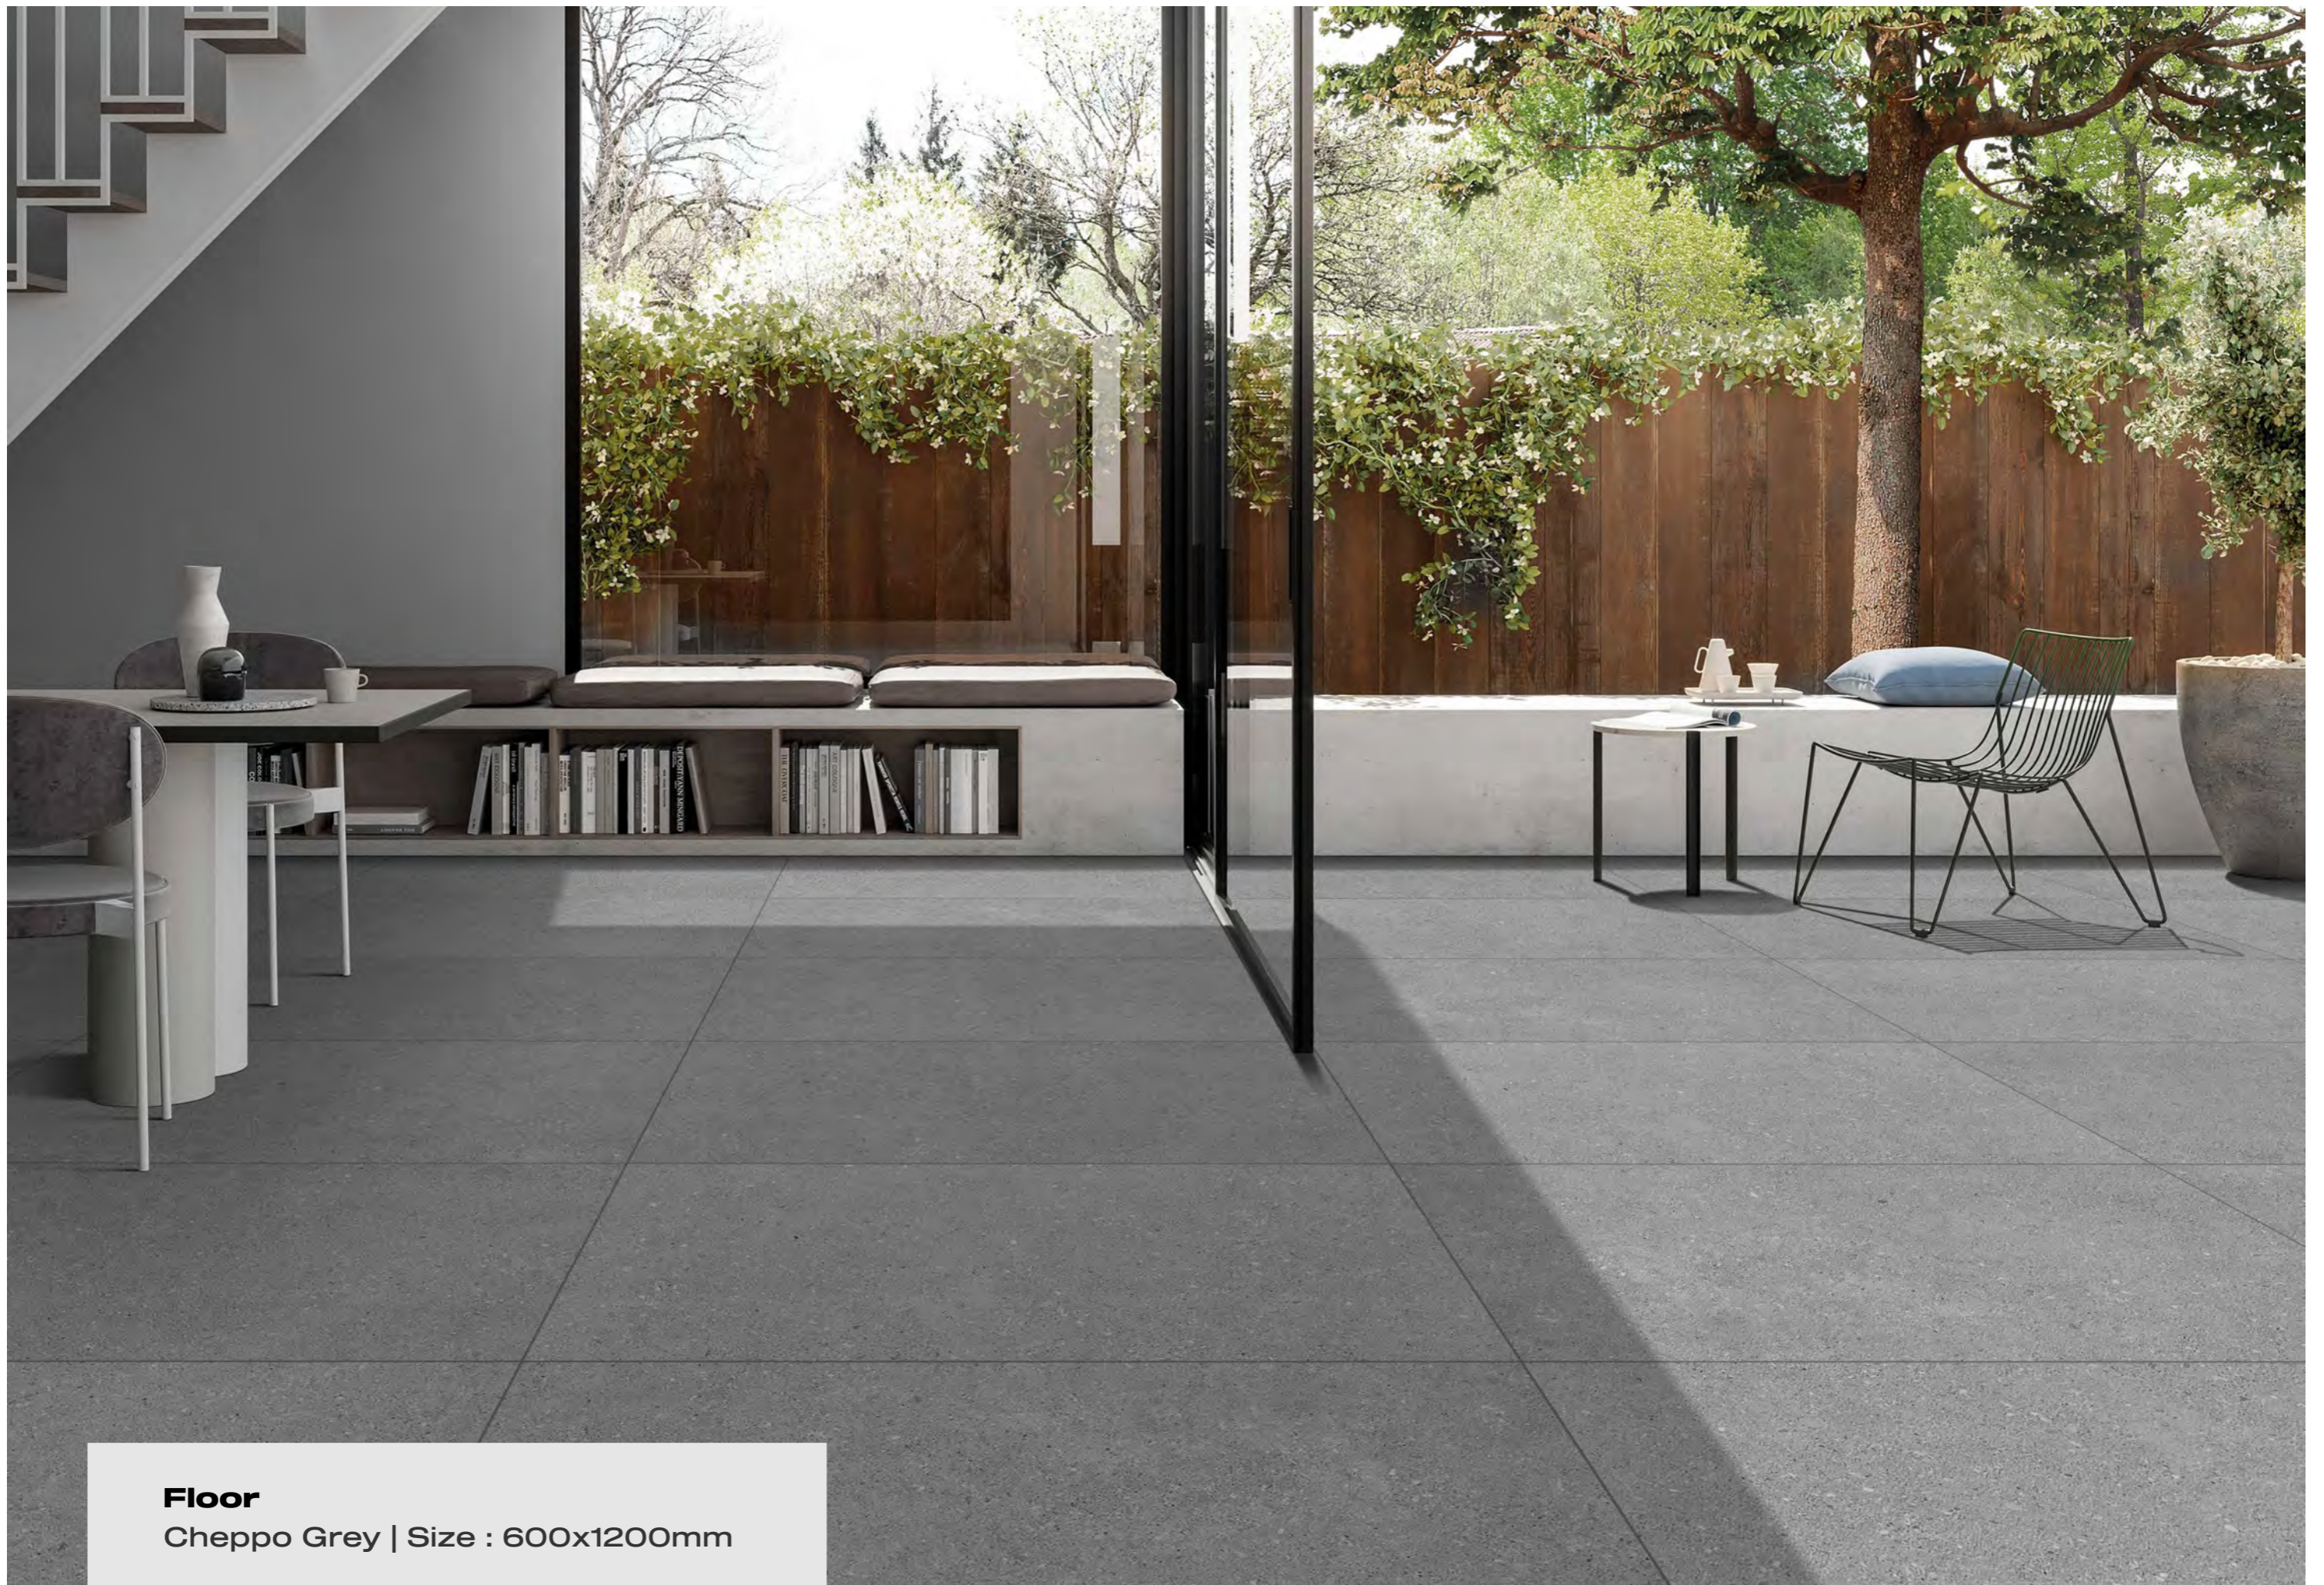

Floor

Cheppo Grey | Size : 600x1200mm