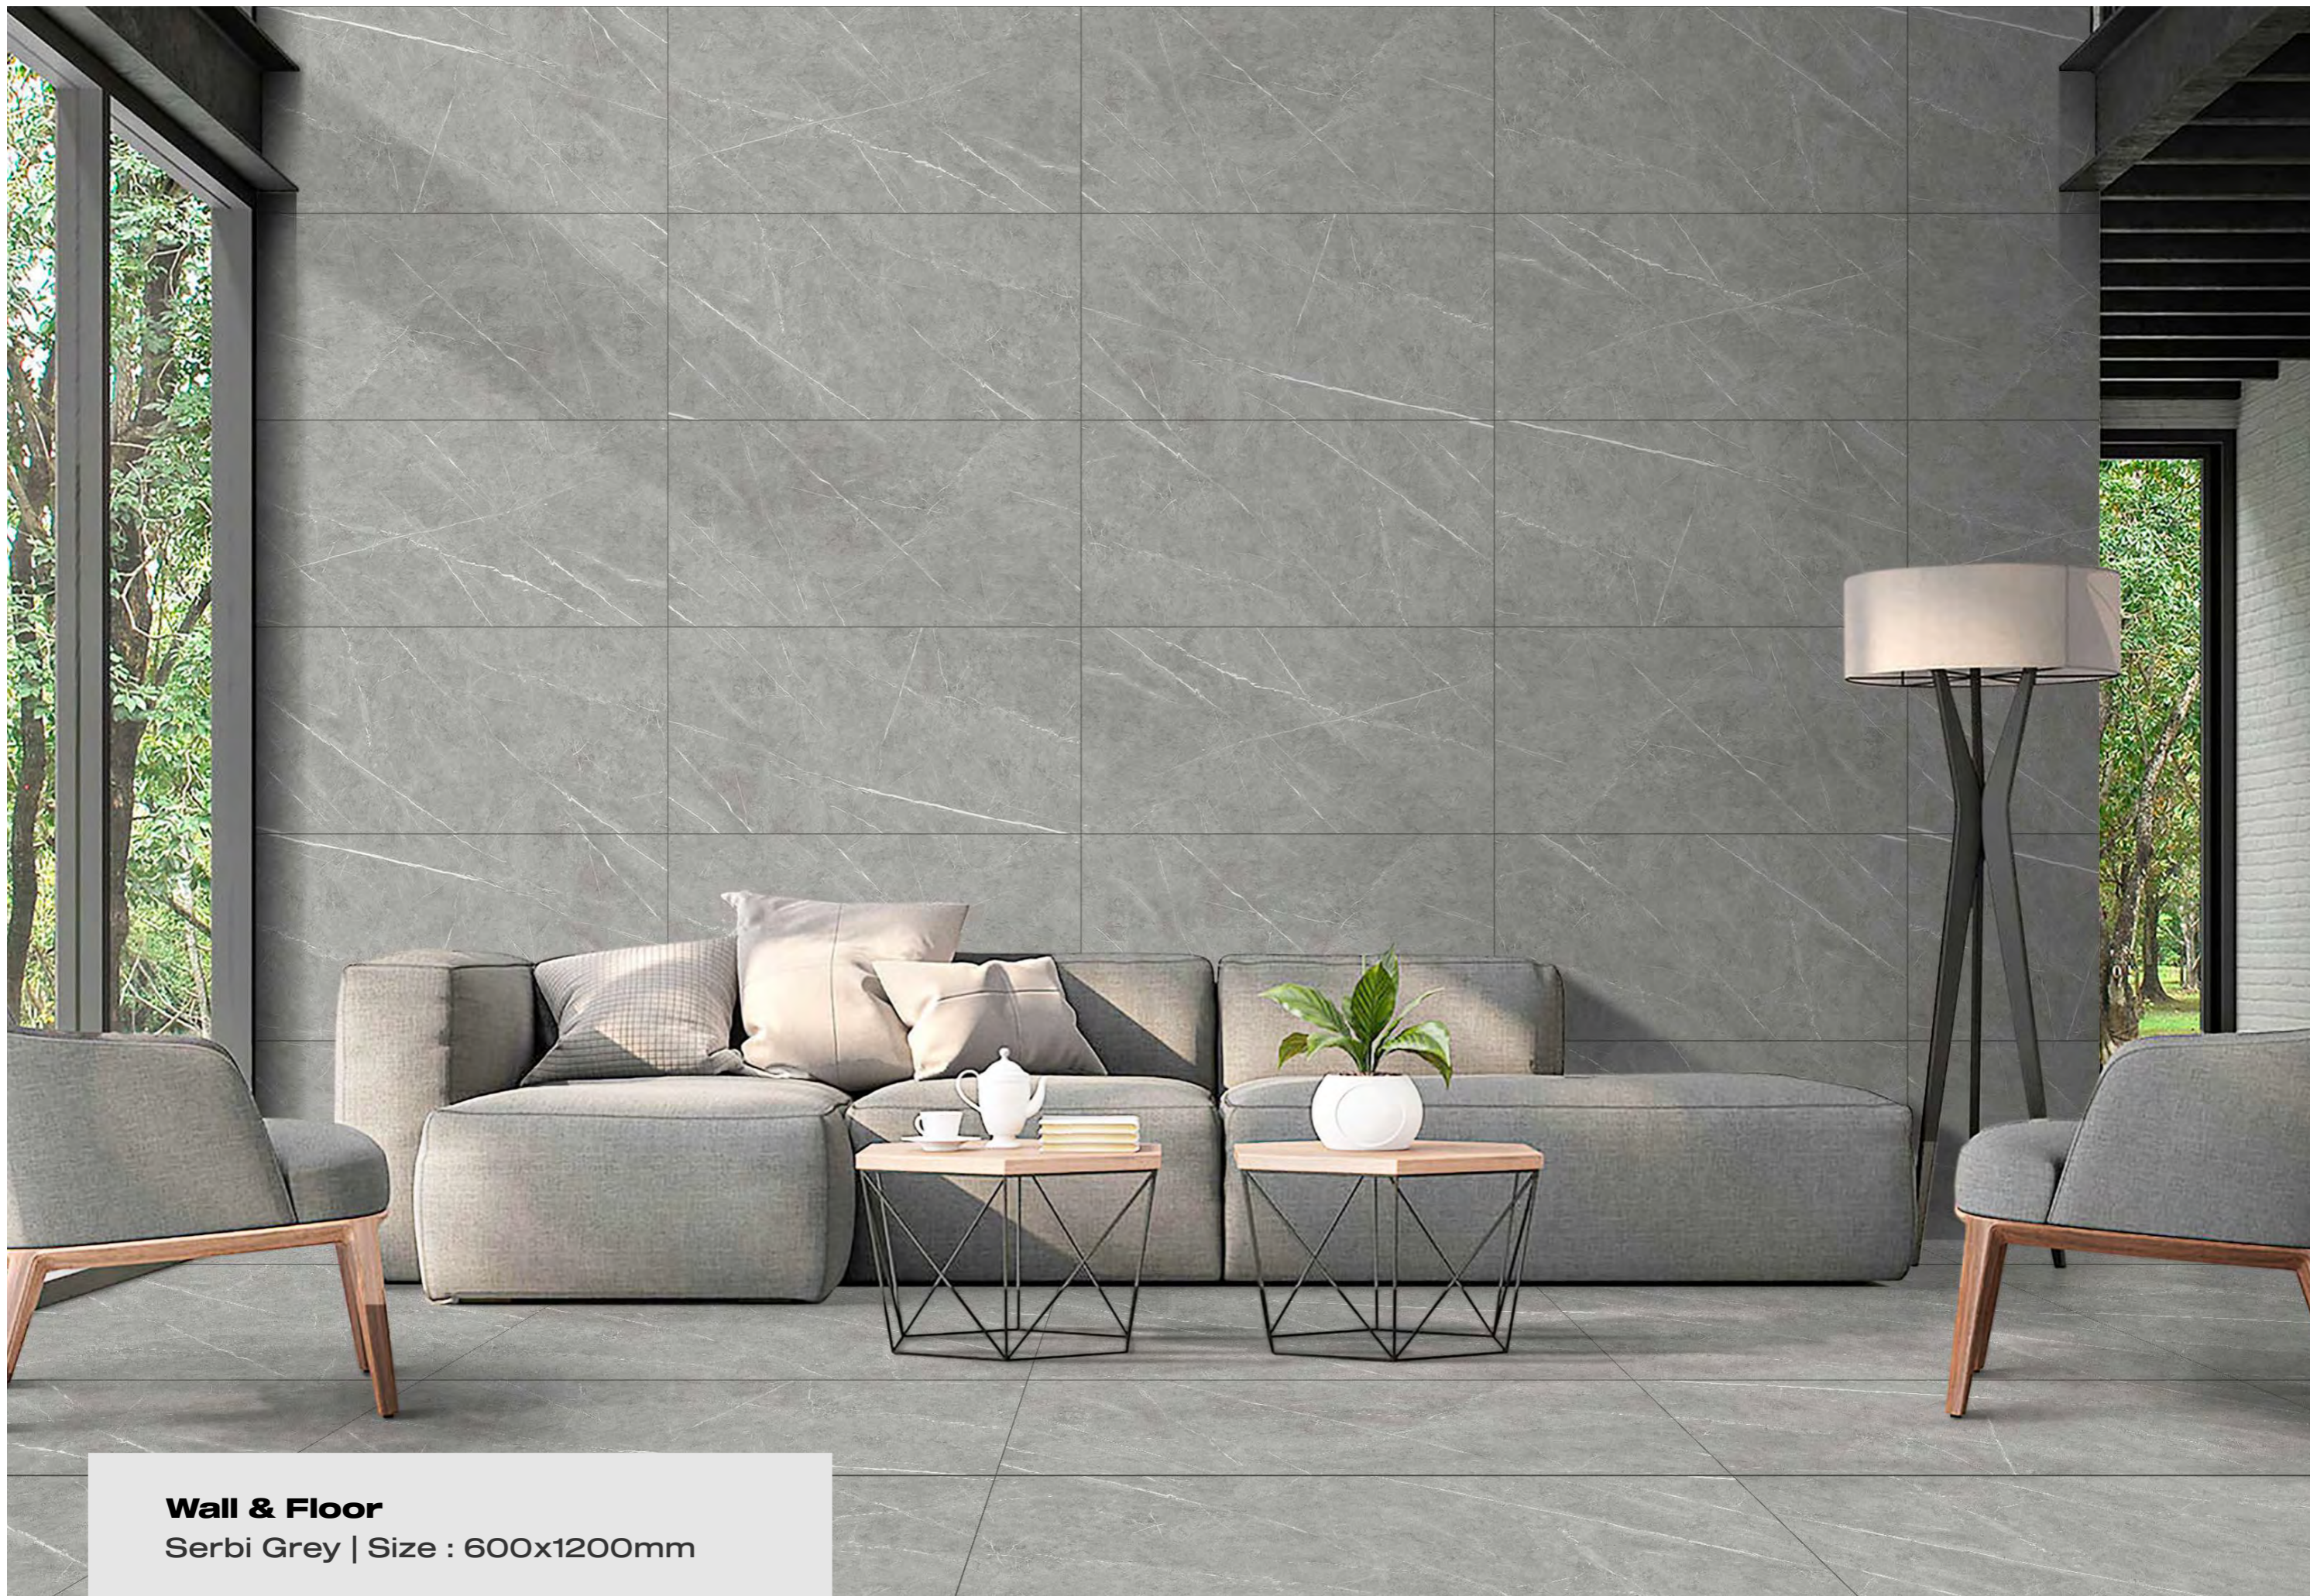

Wall & Floor

Serbi Grey | Size : 600x1200mm