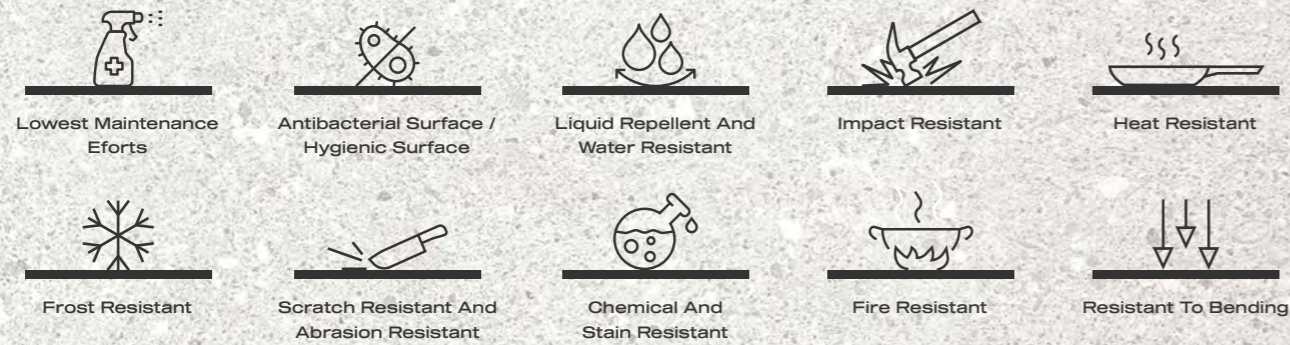

Feature

Elevate your space with premium-quality tiles. Our tiles have exceptional features such as a low maintenance, antibacterial surface, frost, scratch, abrasion, and scratch resistance. With their durable and easy-to-maintain properties, these tiles are ideal for high-traffic areas in both residential and commercial spaces.