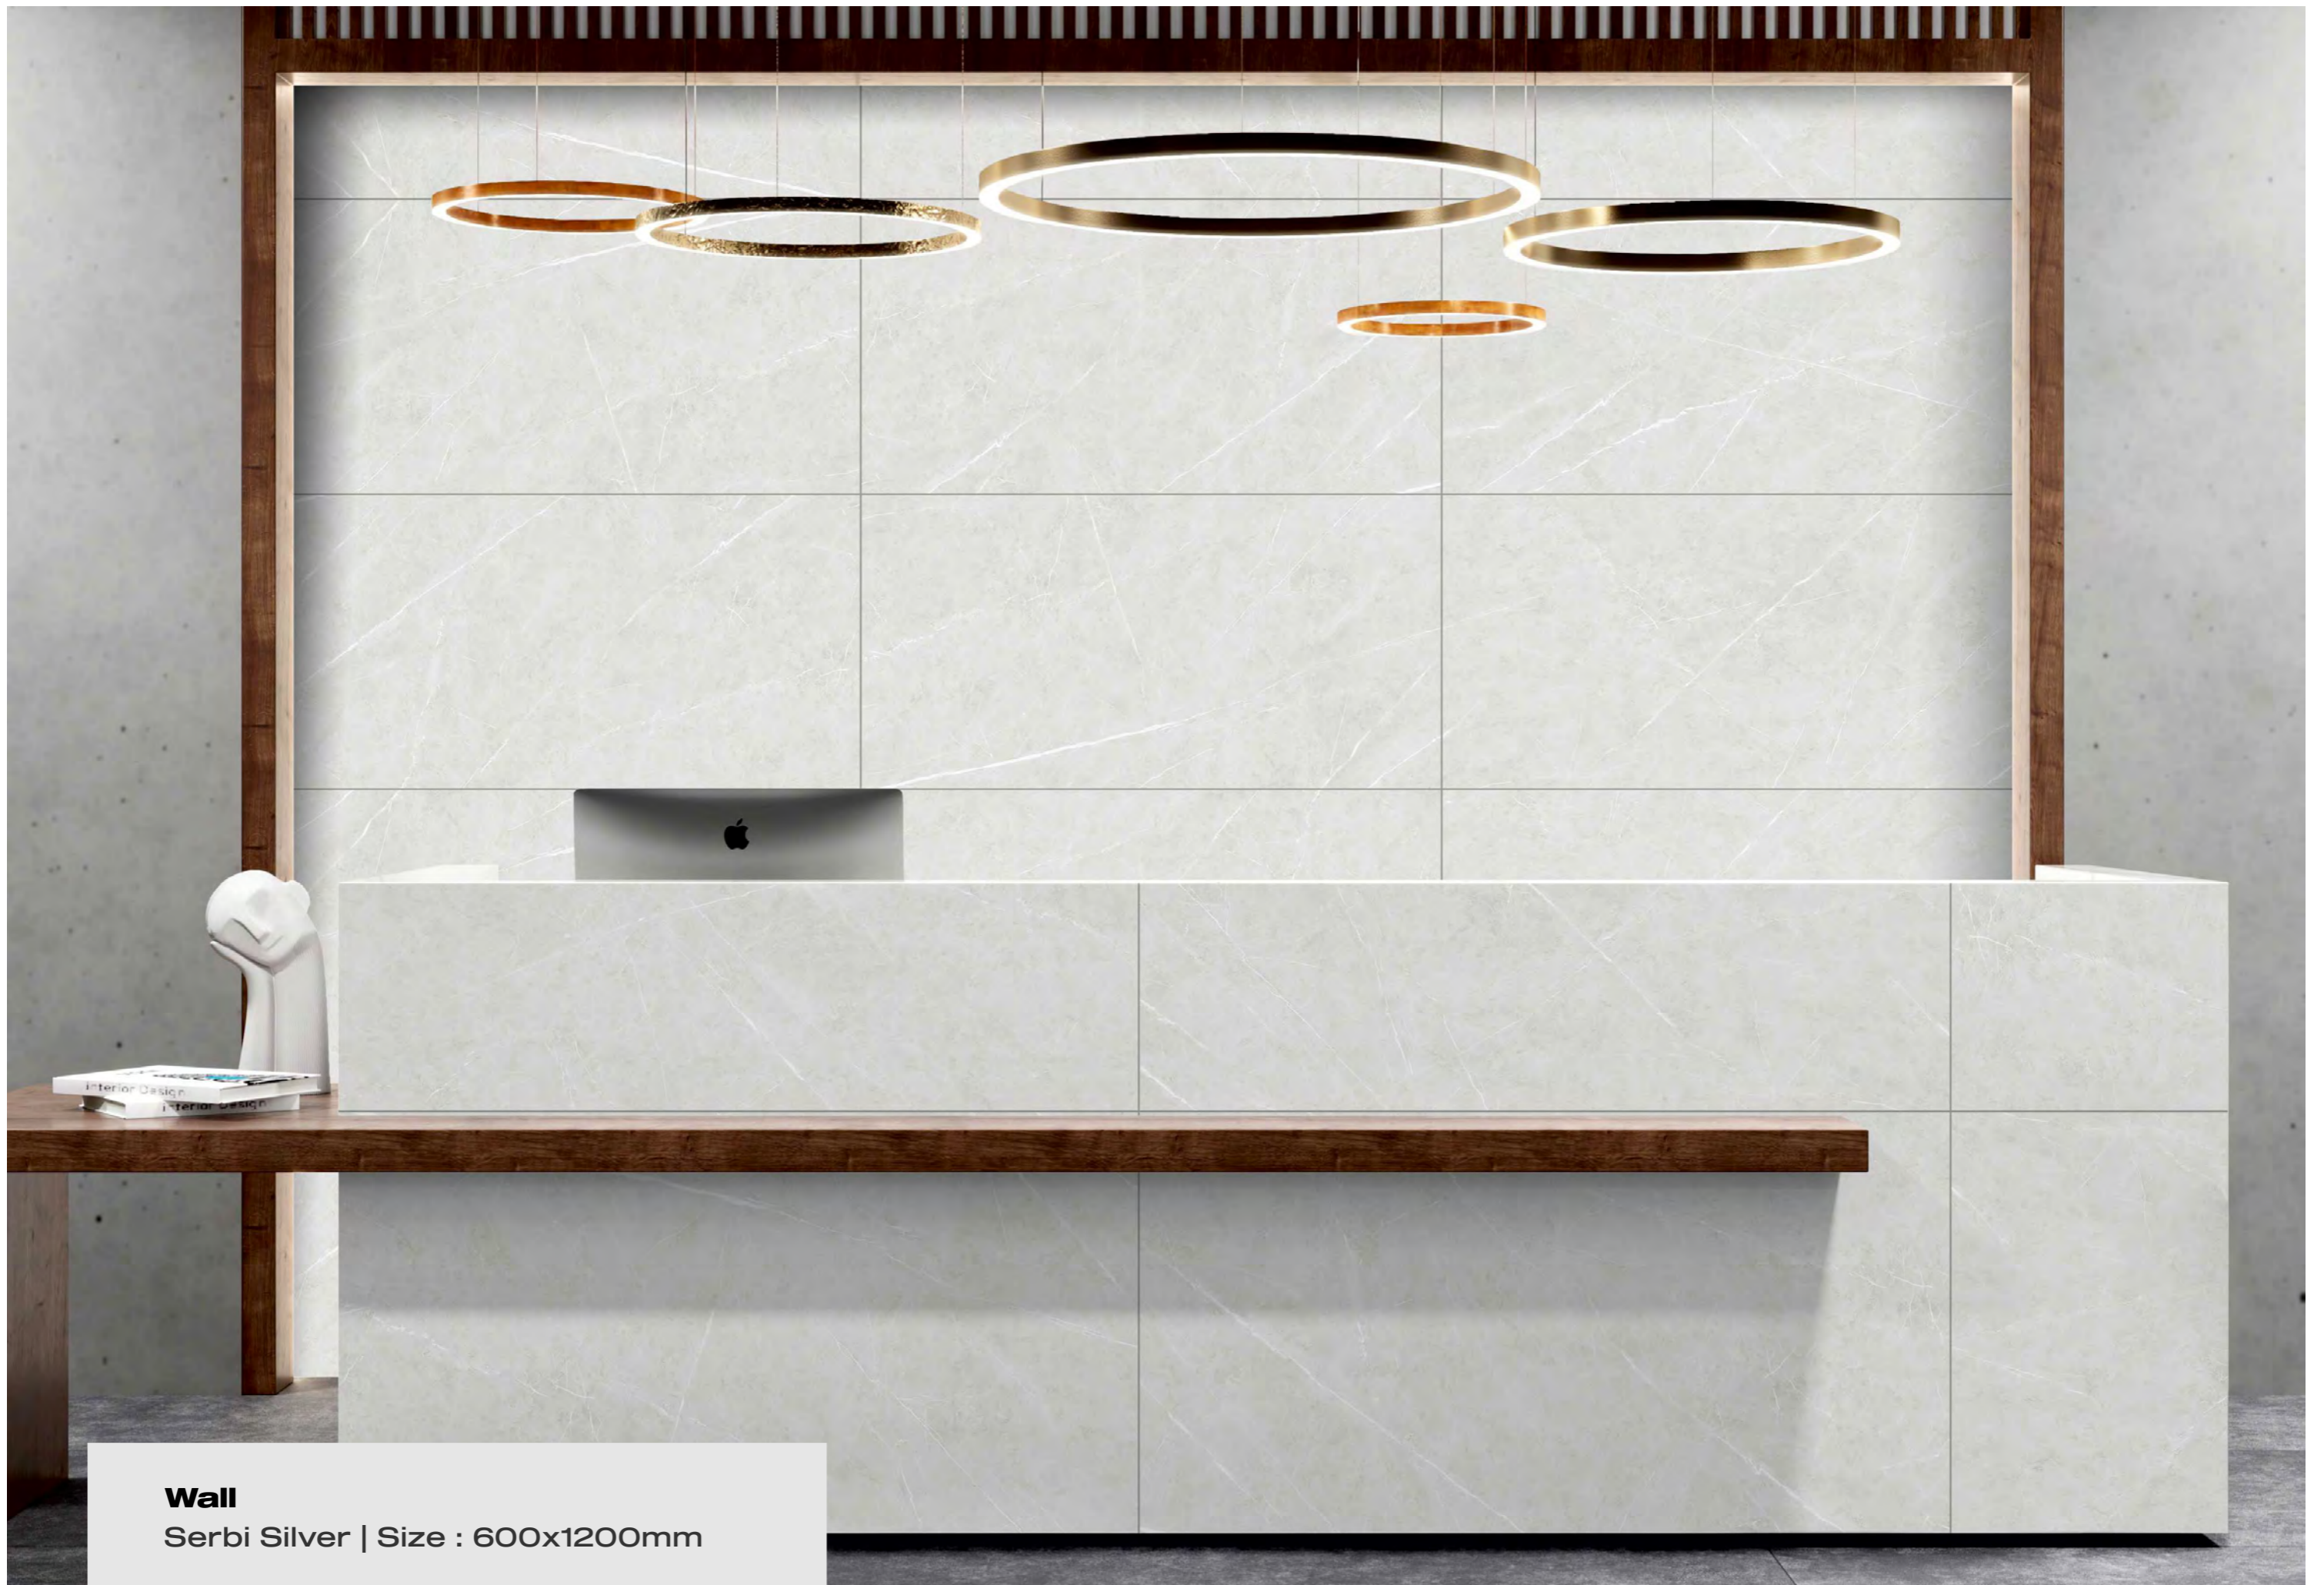

R2

R3

R4

APPLICATION AREAS

www.simonzatile.com

Wall

Serbi Silver | Size : 600x1200mm

MATT
Collection