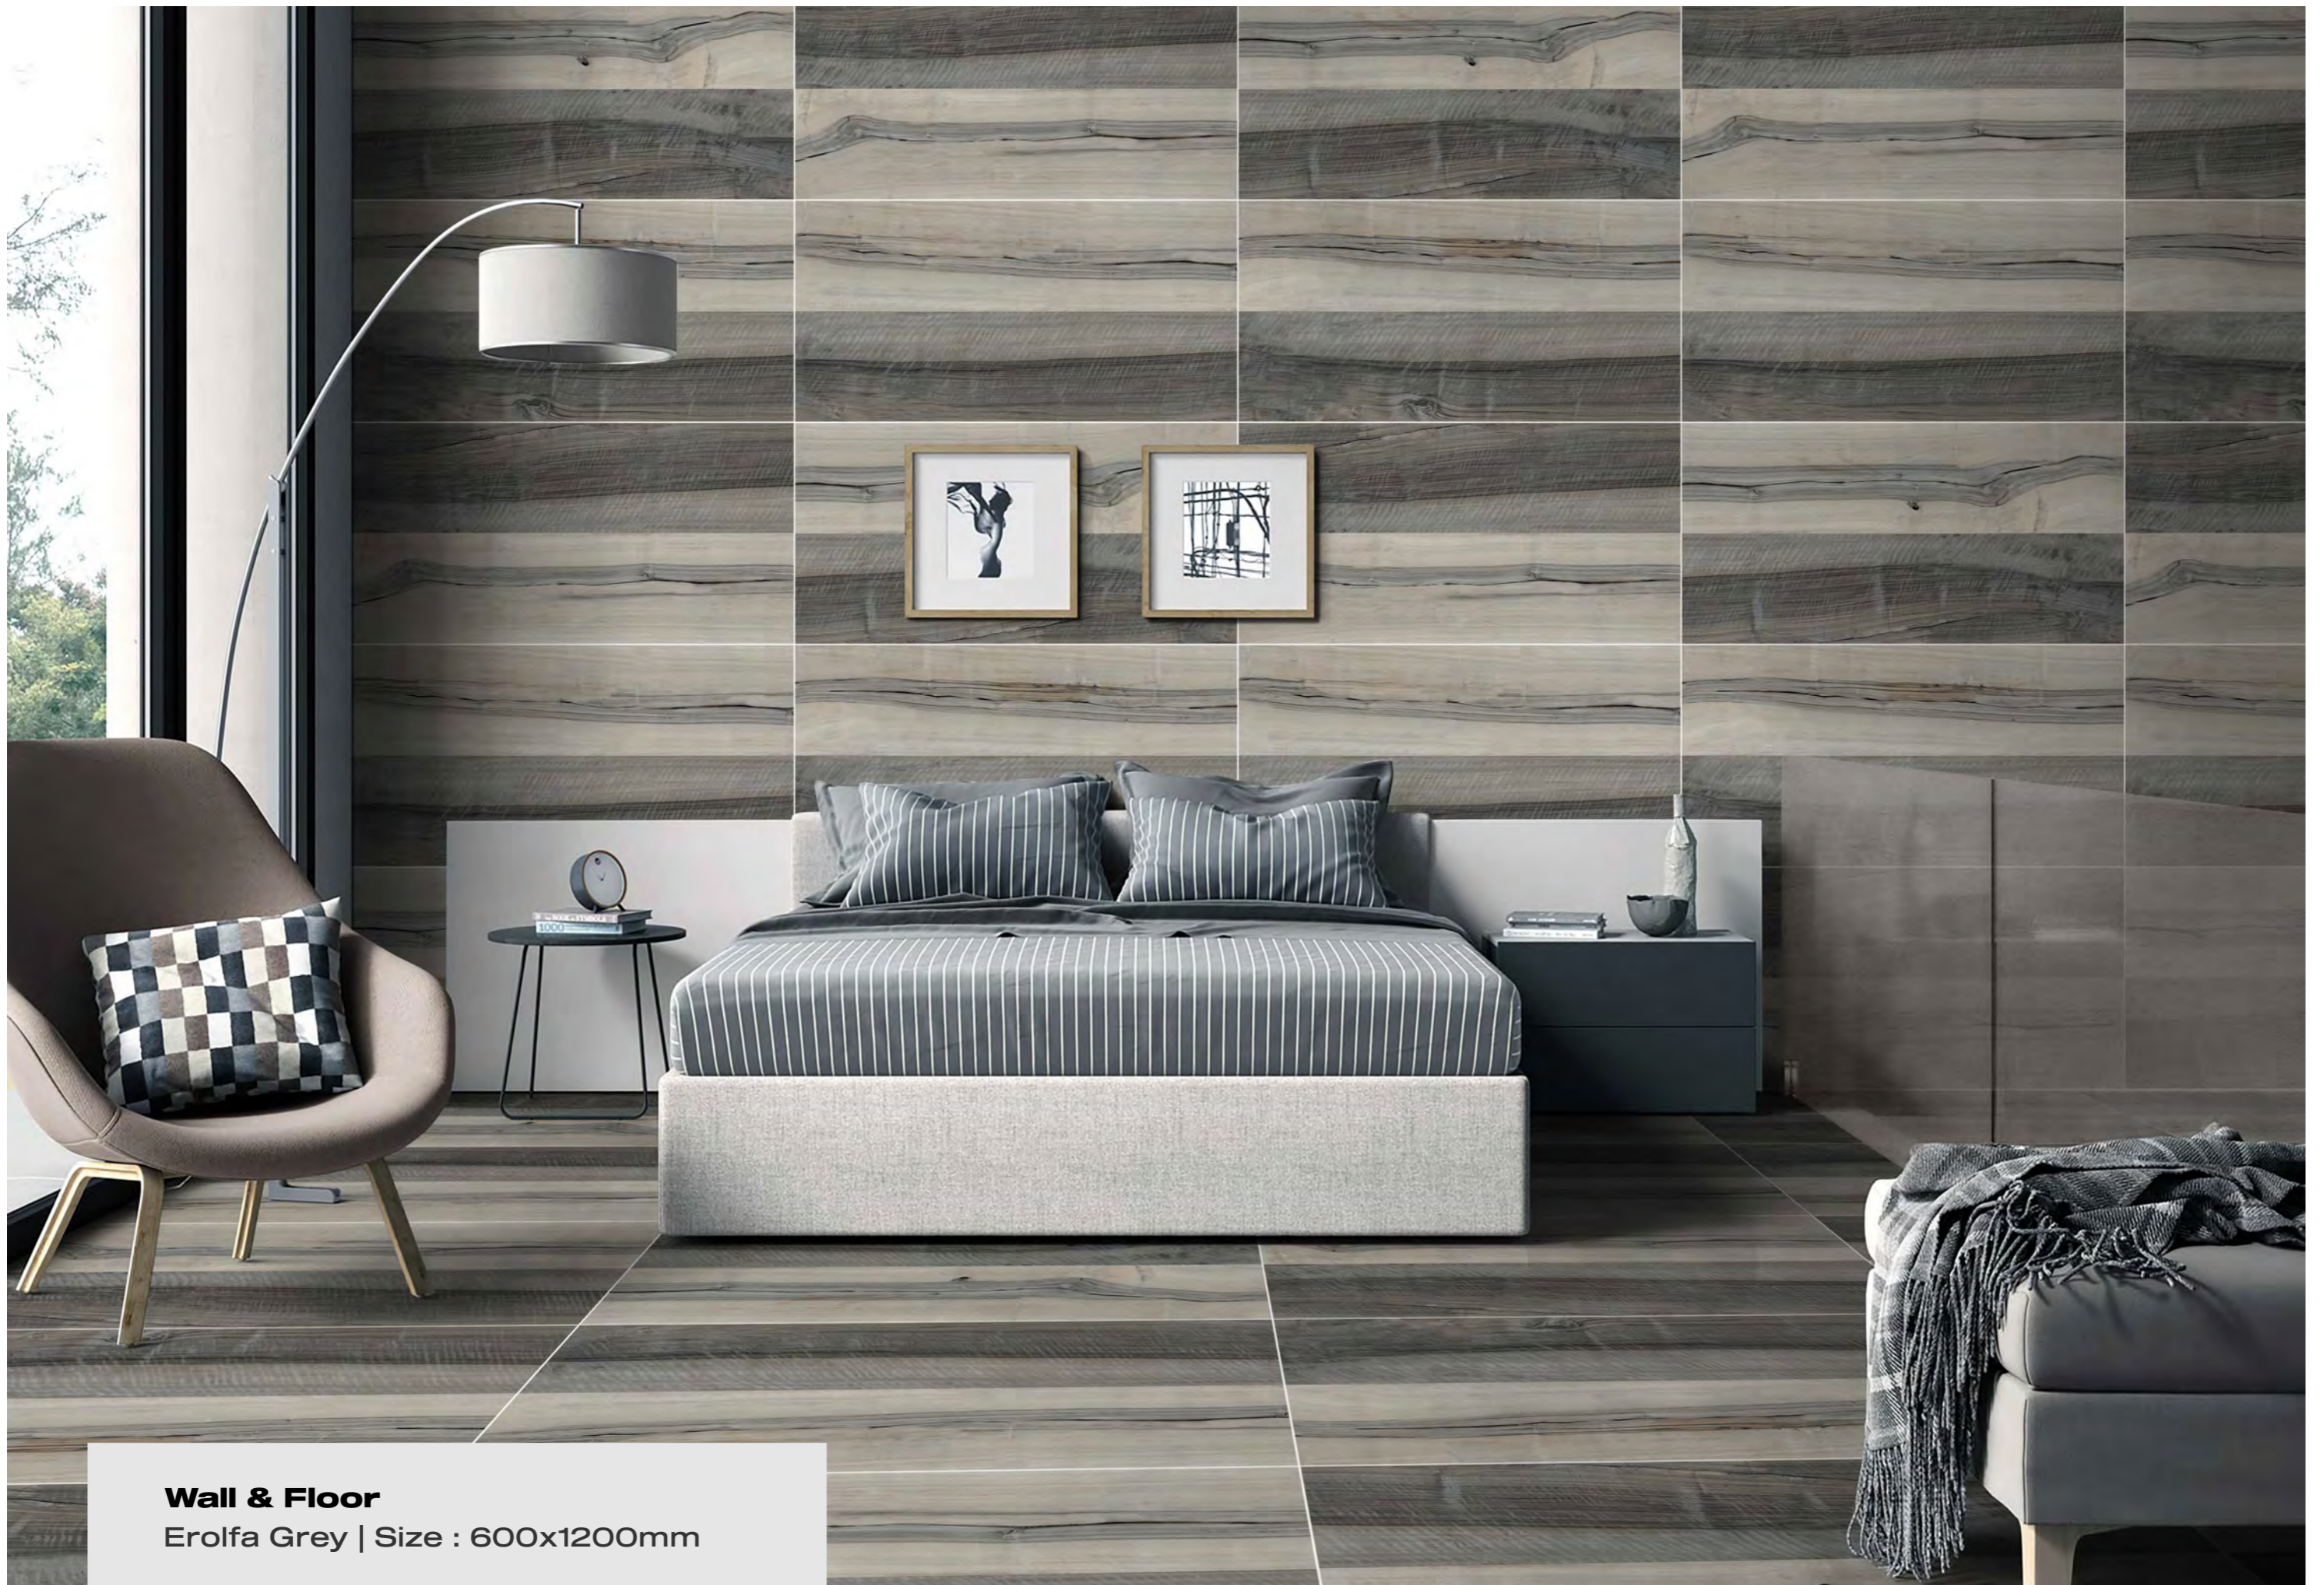

Cologne Brown | Size : 600x1200mm

EROLFA GREY

Size : 600x1200mm | Thickness : 8.5mm
Surface : Wood Series

R1

R2

R3

R4

APPLICATION AREAS