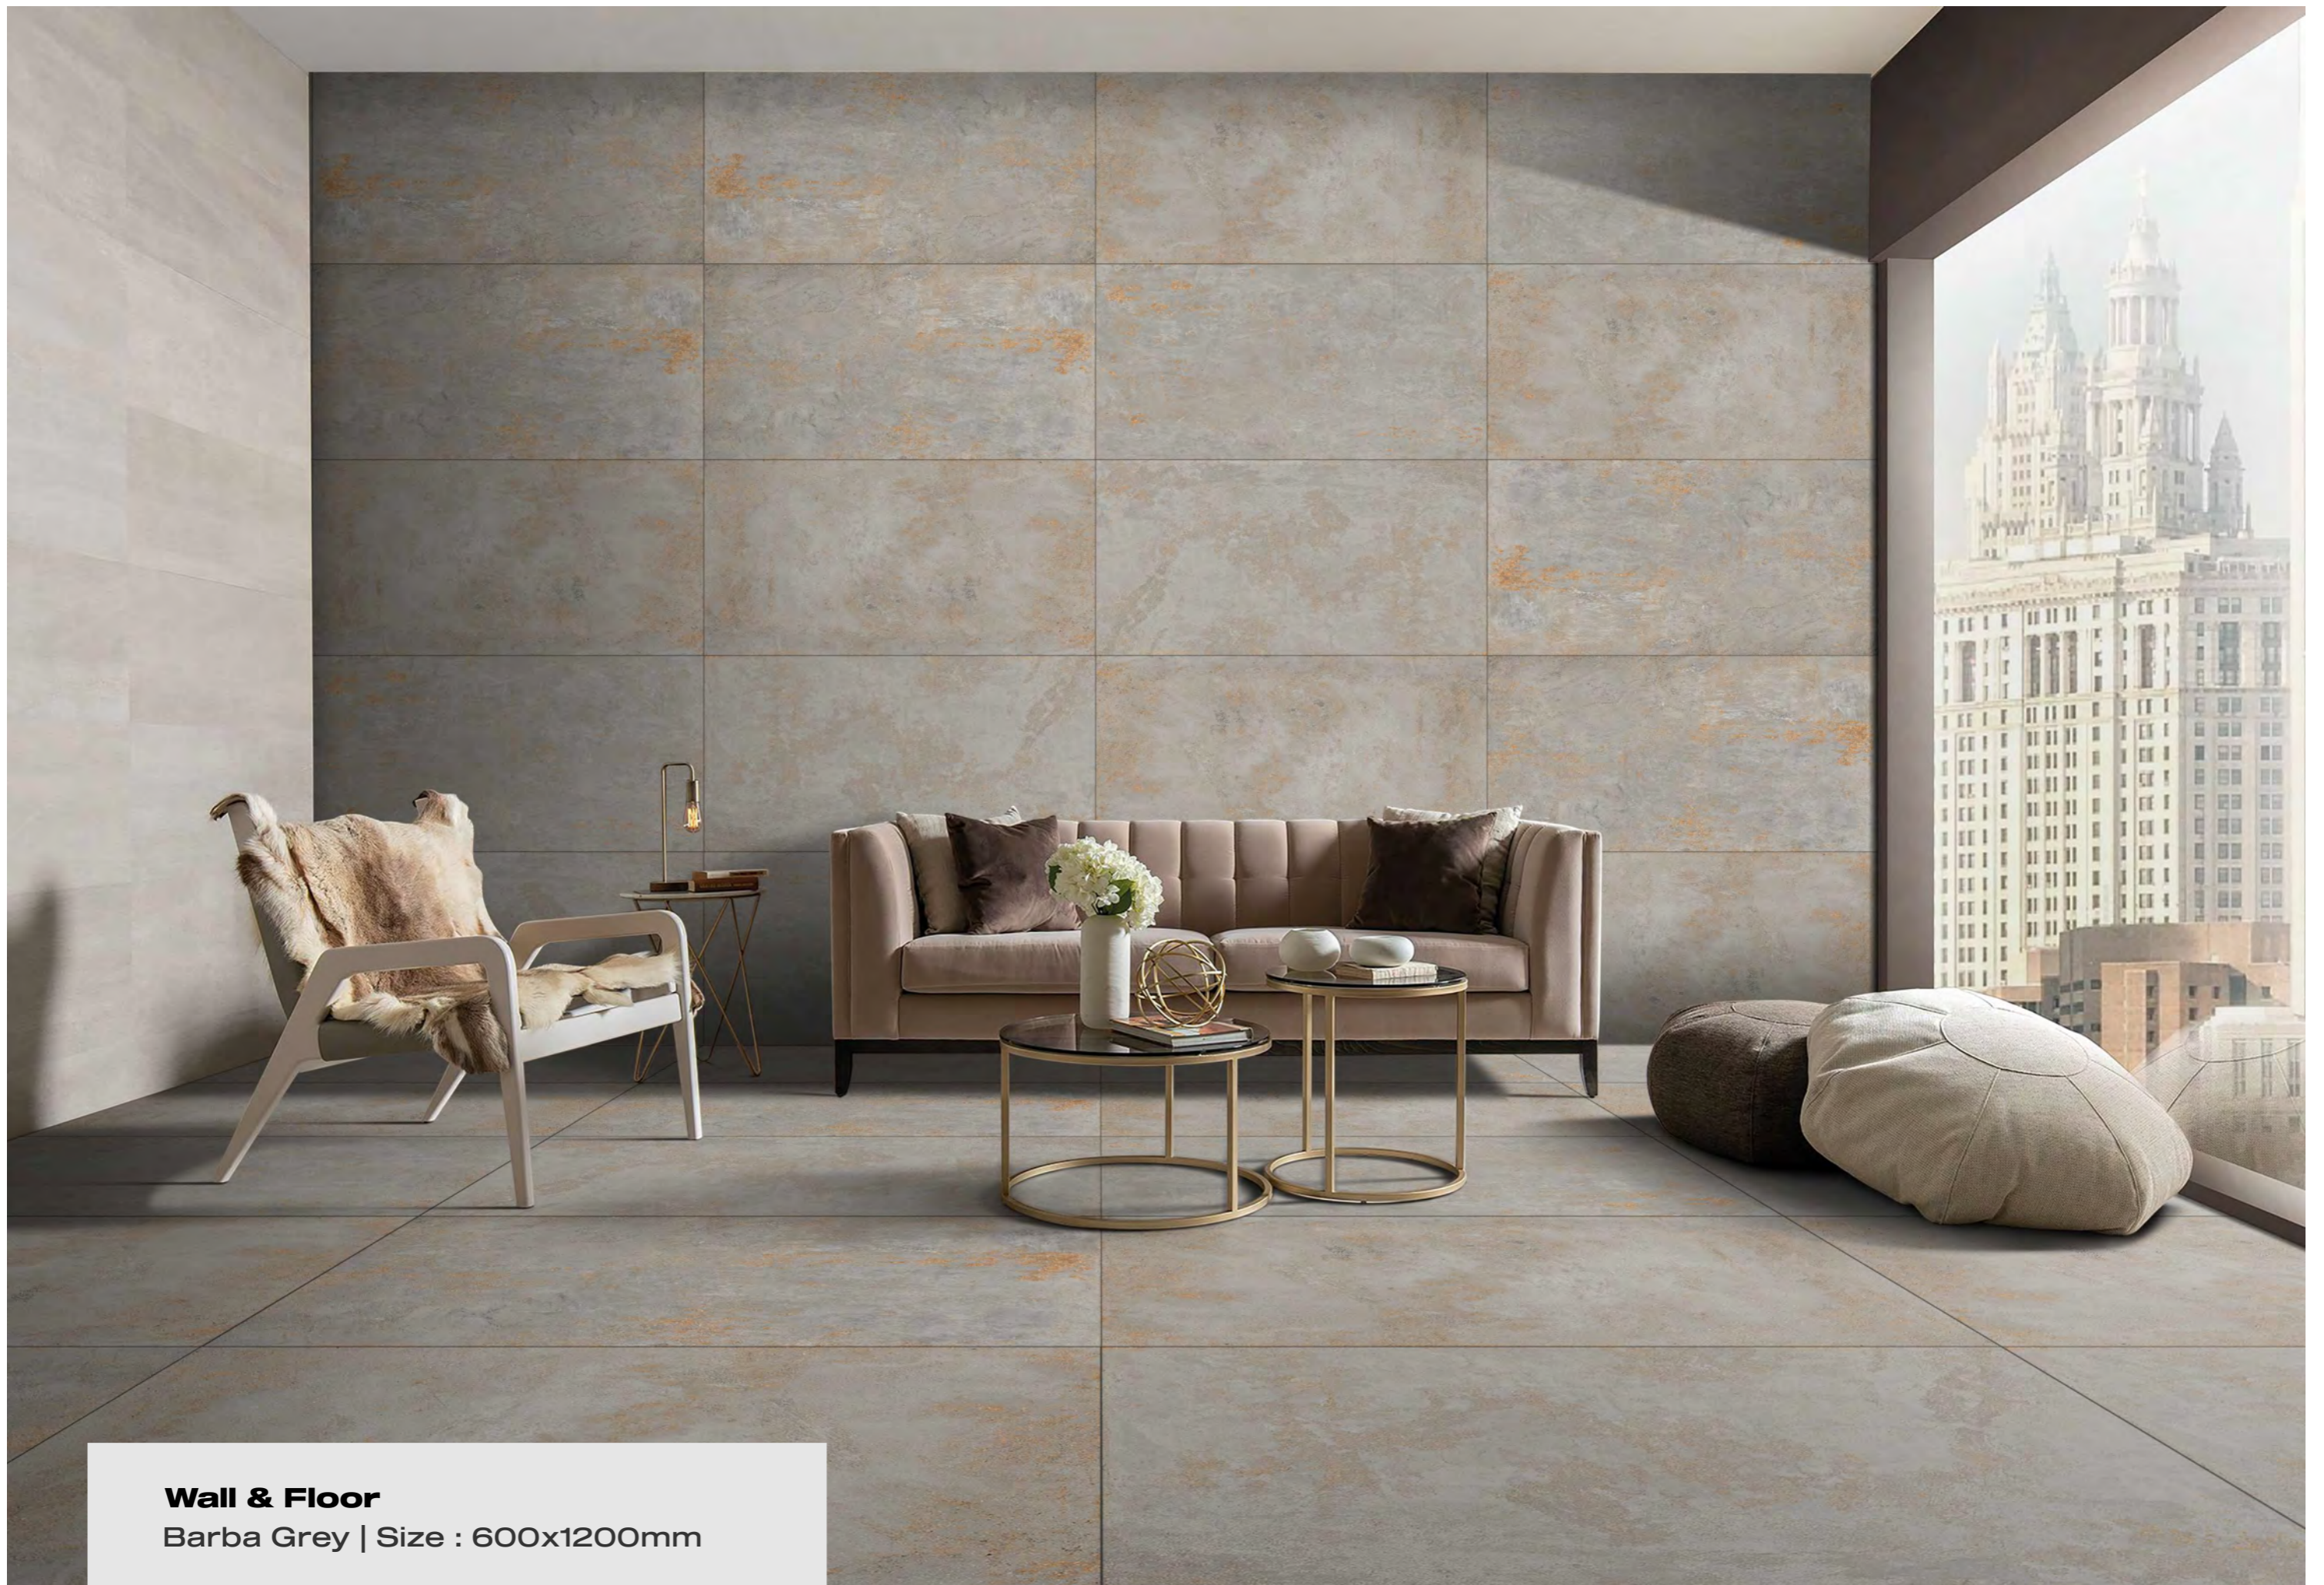

Wall & Floor

Barba Grey | Size : 600x1200mm