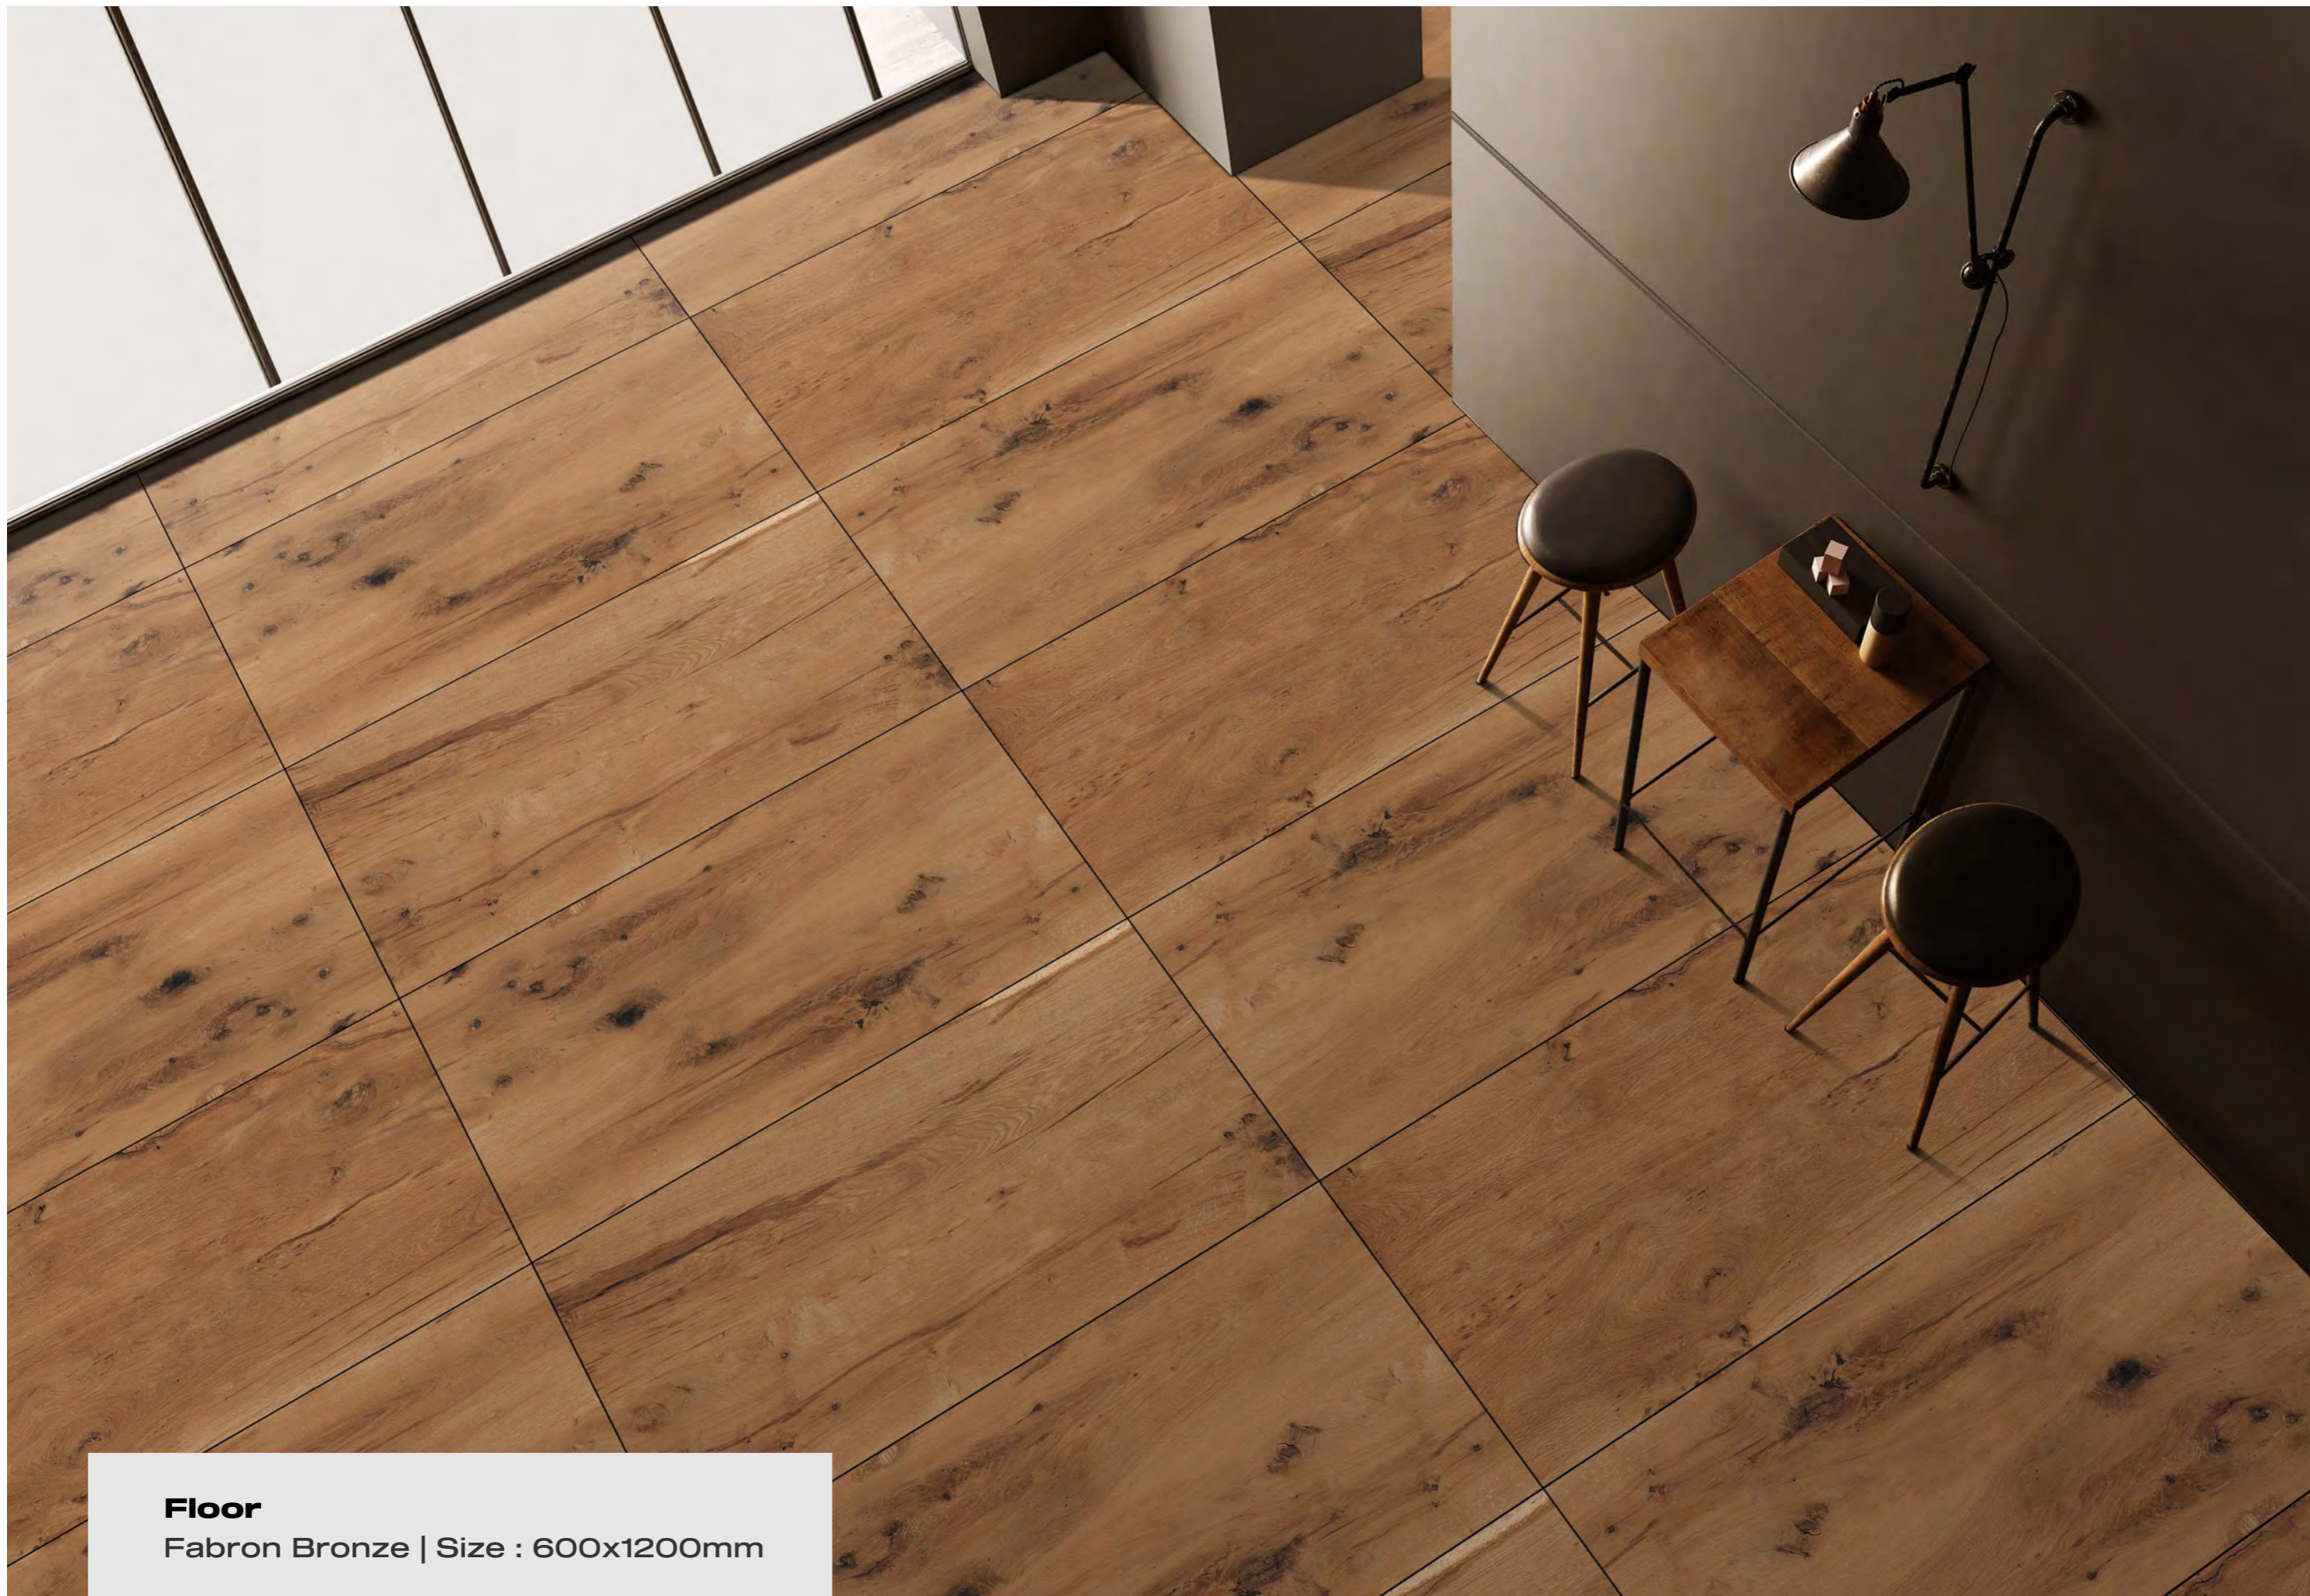

Staircase

Door and window frame

Dining table

Shelves

Table top

www.simonzatile.com

Floor

Fabron Bronze | Size : 600x1200mm