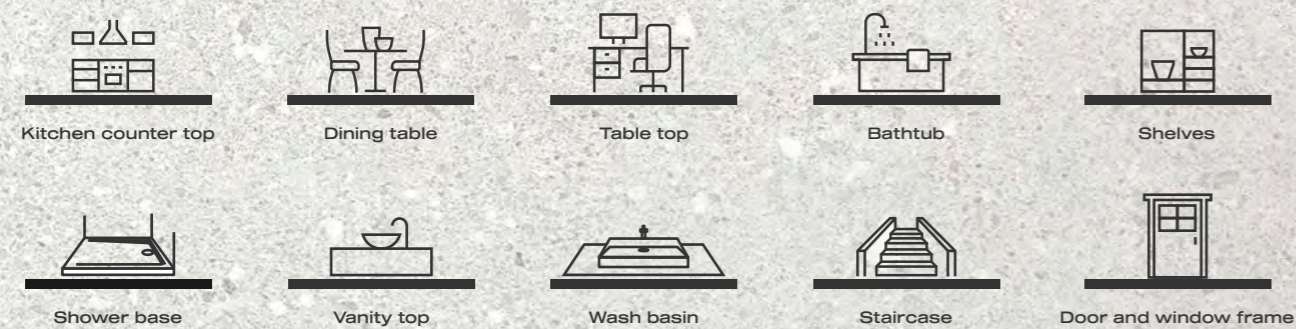

Application Areas